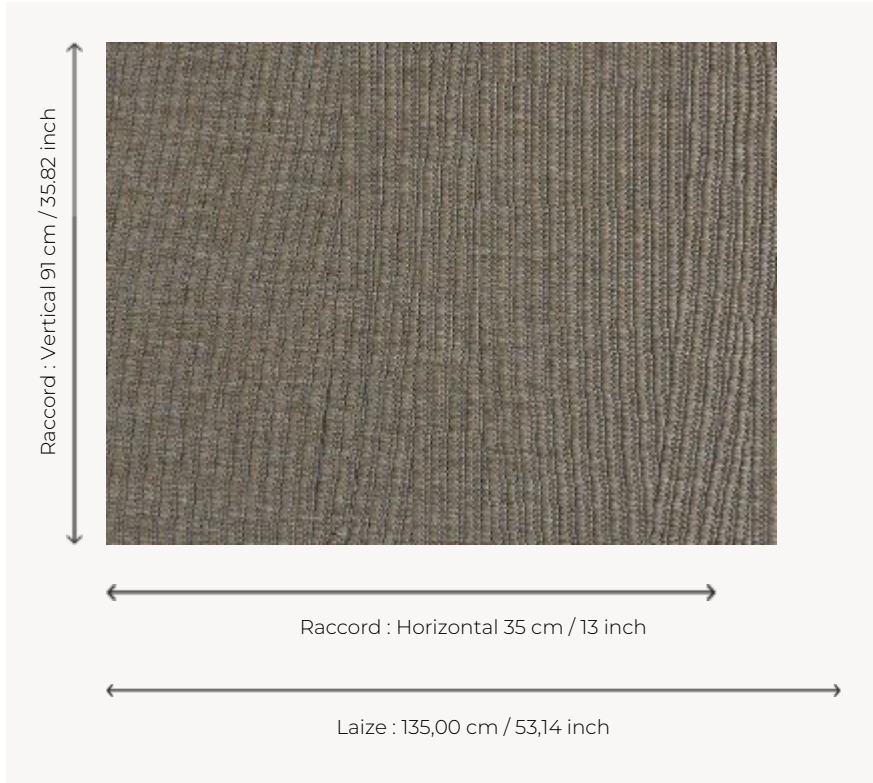

FP372008 EBENE

The qualities of this artisanally-woven range echo the traits of Mother Nature: beautiful, wild, and following a regular – yet always unique – pattern. The irregularities of its natural fibres are magnified by subtle lines of simple purity.

FP372008 - Perle

Pierre Frey

TYPE	Wide width printed wallpapers
SALES UNIT	Available per meter/yard
BACKING	NON WOVEN
COMPOSITION	100 % Non-woven
WIDTH	135 cm / 53,14 inch
REPEAT	H: 35 cm - 13,00 inch V: 91 cm - 35,82 inch No side match
WEIGHT	452 gr / m ²
CARE	
TRIMMING	Trimmed
HANGING/REMOVING	Paste the wall Strippable
CERTIFICATIONS	ASTM E84 Class A
INFORMATION	Panel effect

4 Colors

FP372001
Écu

FP372002
Sable

FP372008
Perle

FP372009
Nacre