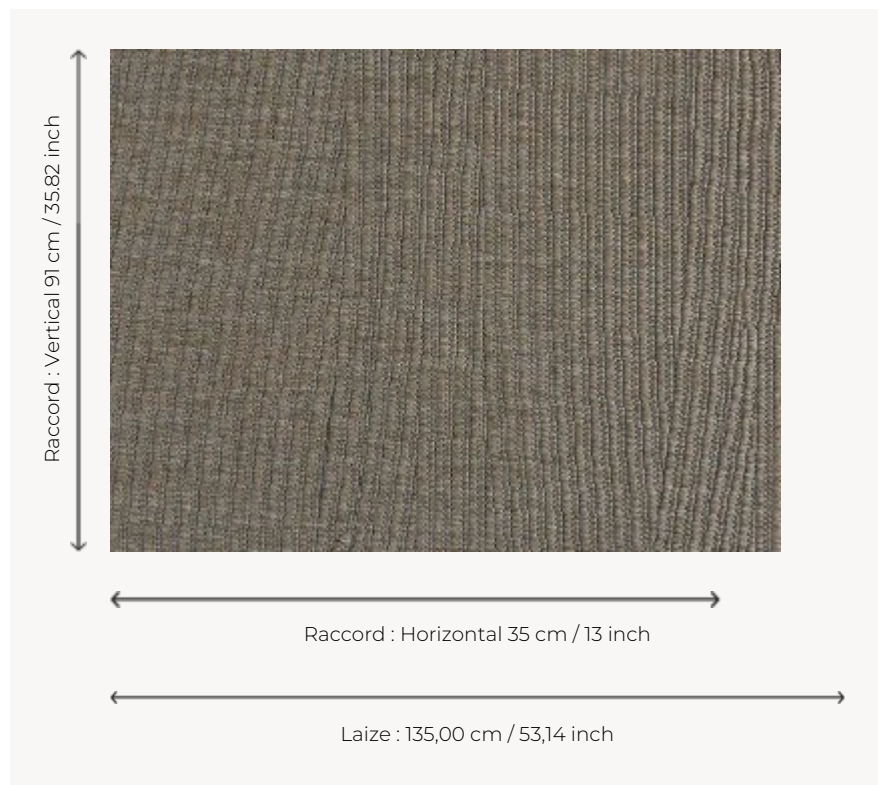

FP372008 EBENE

The qualities of this artisanally-woven range echo the traits of Mother Nature: beautiful, wild, and following a regular – yet always unique – pattern. The irregularities of its natural fibres are magnified by subtle lines of simple purity.

FP372008 - Perle

Pierre Frey

TYPE	Wide width printed wallpapers
SALES UNIT	Available per meter/yard
BACKING	NON WOVEN
COMPOSITION	100 % Non-woven
WIDTH	135 cm / 53,14 inch
REPEAT	H: 35 cm - 13,00 inch V: 91 cm - 35,82 inch No side match
WEIGHT	452 gr / m ²
CARE	
TRIMMING	Trimmed
HANGING/REMOVING	Paste the wall Strippable
CERTIFICATIONS	ASTM E84 Class A
INFORMATION	Panel effect

4 Colors

FP372001
Écu

FP372002
Sable

FP372008
Perle

FP372009
Nacre