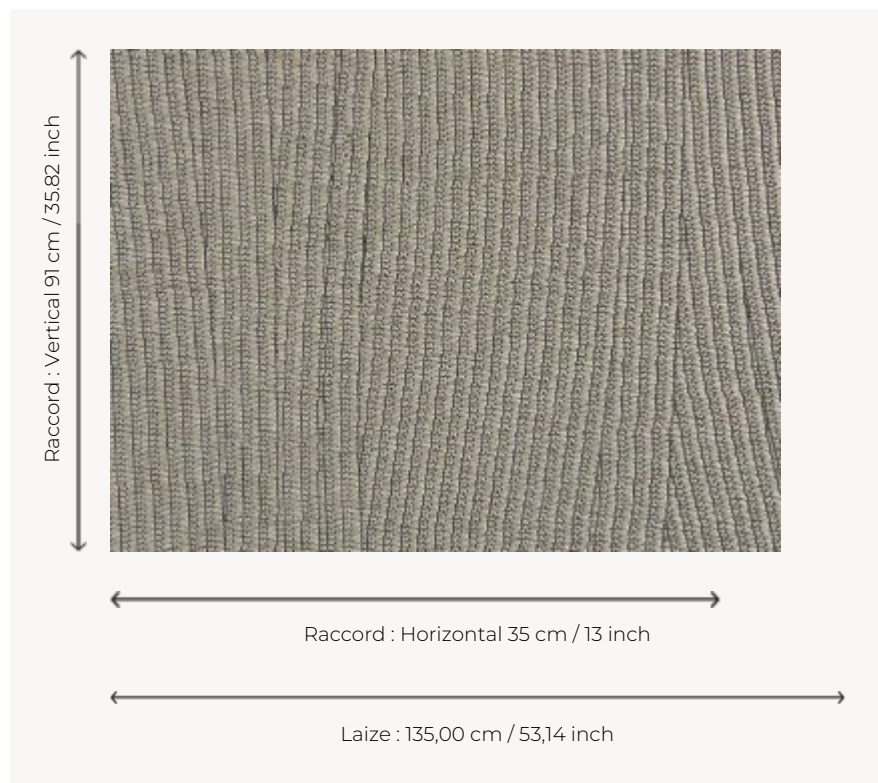

FP372009 EBENE

The qualities of this artisanally-woven range echo the traits of Mother Nature: beautiful, wild, and following a regular – yet always unique – pattern. The irregularities of its natural fibres are magnified by subtle lines of simple purity.

FP372009 - Nacre

Pierre Frey

TYPE	Wide width printed wallpapers
SALES UNIT	Available per meter/yard
BACKING	NON WOVEN
COMPOSITION	100 % Non-woven
WIDTH	135 cm / 53,14 inch
REPEAT	H: 35 cm - 13,00 inch V: 91 cm - 35,82 inch No side match
WEIGHT	452 gr / m ²
CARE	
TRIMMING	Trimmed
HANGING/REMOVING	Paste the wall Strippable
CERTIFICATIONS	ASTM E84 Class A
INFORMATION	Panel effect

4 Colors

FP372001
Écu

FP372002
Sable

FP372008
Perle

FP372009
Nacre