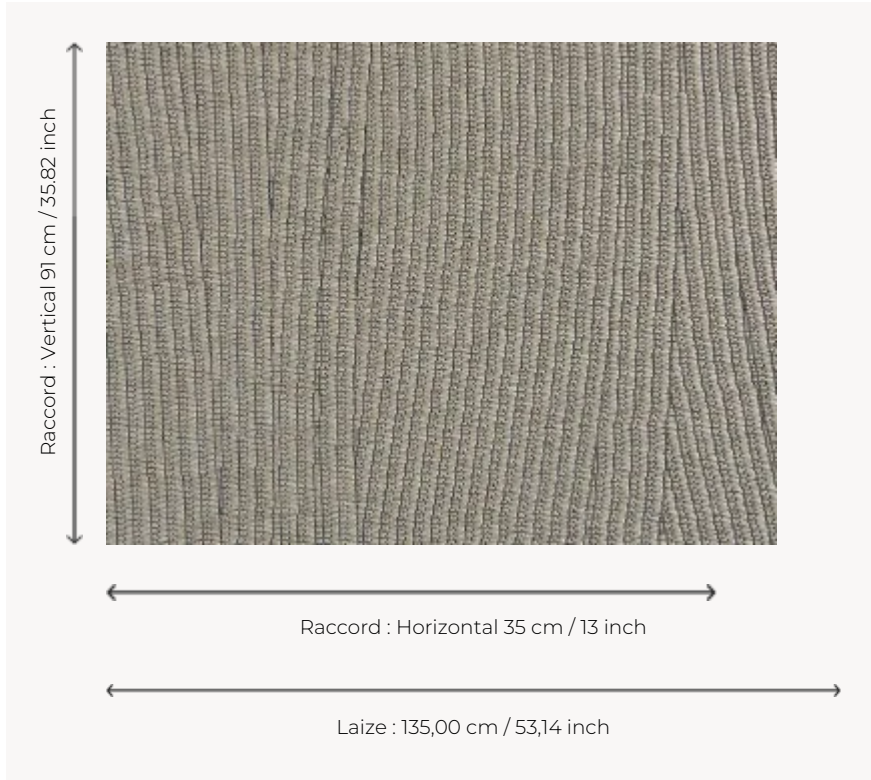

FP372009 EBENE

The qualities of this artisanally-woven range echo the traits of Mother Nature: beautiful, wild, and following a regular – yet always unique – pattern. The irregularities of its natural fibres are magnified by subtle lines of simple purity.

FP372009 - Nacre

Pierre Frey

TYPE	Wide width printed wallpapers
SALES UNIT	Available per meter/yard
BACKING	NON WOVEN
COMPOSITION	100 % Non-woven
WIDTH	135 cm / 53,14 inch
REPEAT	H: 35 cm - 13,00 inch V: 91 cm - 35,82 inch No side match
WEIGHT	452 gr / m ²
CARE	
TRIMMING	Trimmed
HANGING/REMOVING	Paste the wall Strippable
CERTIFICATIONS	ASTM E84 Class A
INFORMATION	Panel effect

4 Colors

FP372001
Écu

FP372002
Sable

FP372008
Perle

FP372009
Nacre