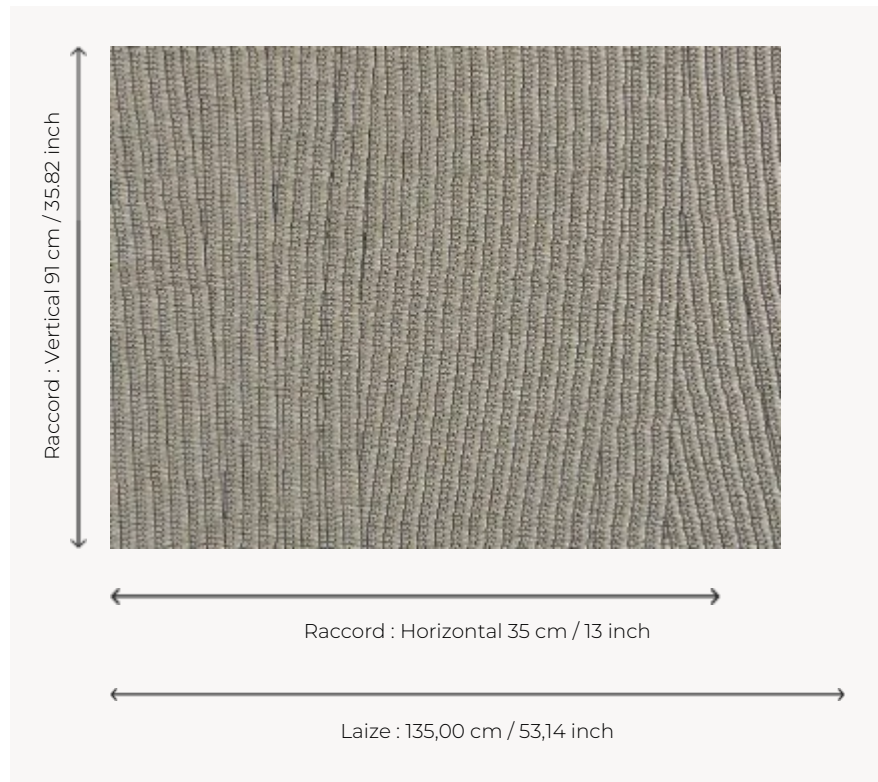

FP372009 EBENE

The qualities of this artisanally-woven range echo the traits of Mother Nature: beautiful, wild, and following a regular – yet always unique – pattern. The irregularities of its natural fibres are magnified by subtle lines of simple purity.

FP372009 - Nacre

Pierre Frey

TYPE	Wide width printed wallpapers
SALES UNIT	Available per meter/yard
BACKING	NON WOVEN
COMPOSITION	100 % Non-woven
WIDTH	135 cm / 53,14 inch
REPEAT	H: 35 cm - 13,00 inch V: 91 cm - 35,82 inch No side match
WEIGHT	452 gr / m ²
CARE	
TRIMMING	Trimmed
HANGING/REMOVING	Paste the wall Strippable
CERTIFICATIONS	ASTM E84 Class A
INFORMATION	Panel effect

4 Colors

FP372001
Écu

FP372002
Sable

FP372008
Perle

FP372009
Nacre