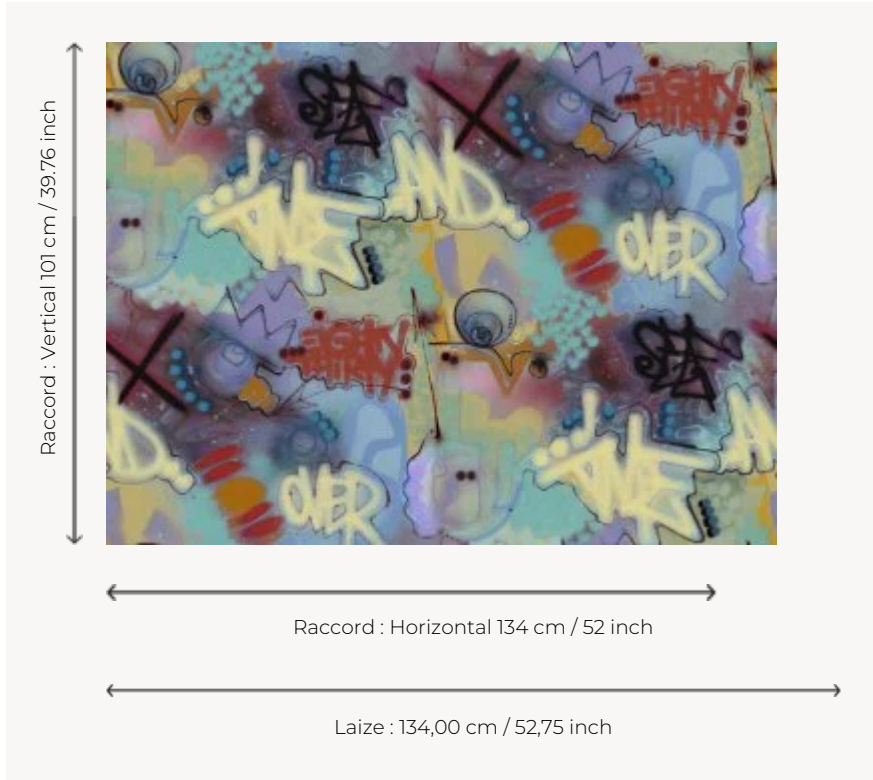

FP394001 EIGHTY THIRTY

This design celebrates 80 years of the Maison Pierre Frey and 30 years of Toxic's career. The artist was among those who pioneered graffiti art in the 1980s, using the walls and trains of New York as "canvasses" for his early work.

FP394001 - Turquoise

Pierre Frey

TYPE	Wide width printed wallpapers
ARTIST	Toxic
COLLABORATION	Pour PIERRE FREY
SALES UNIT	Available per meter/yard
BACKING	NON WOVEN
COMPOSITION	100 % Non-woven
WIDTH	134 cm / 52,75 inch
REPEAT	H: 134 cm - 52,00 inch V: 101 cm - 39,76 inch Straight repeat
WEIGHT	150 gr / m ²
CARE	
TRIMMING	Not trimmed
HANGING/REMOVING	Paste the wall Strippable
CERTIFICATIONS	EUROCLASS B-s1,d0 ASTM E84 Class A
NOTES	Good lightfastness
INFORMATION	Use the trim & join marks during installation. Double-cut installation.
BOOK	F9979PPFREY9

1 Colors

FP394001
Turquoise