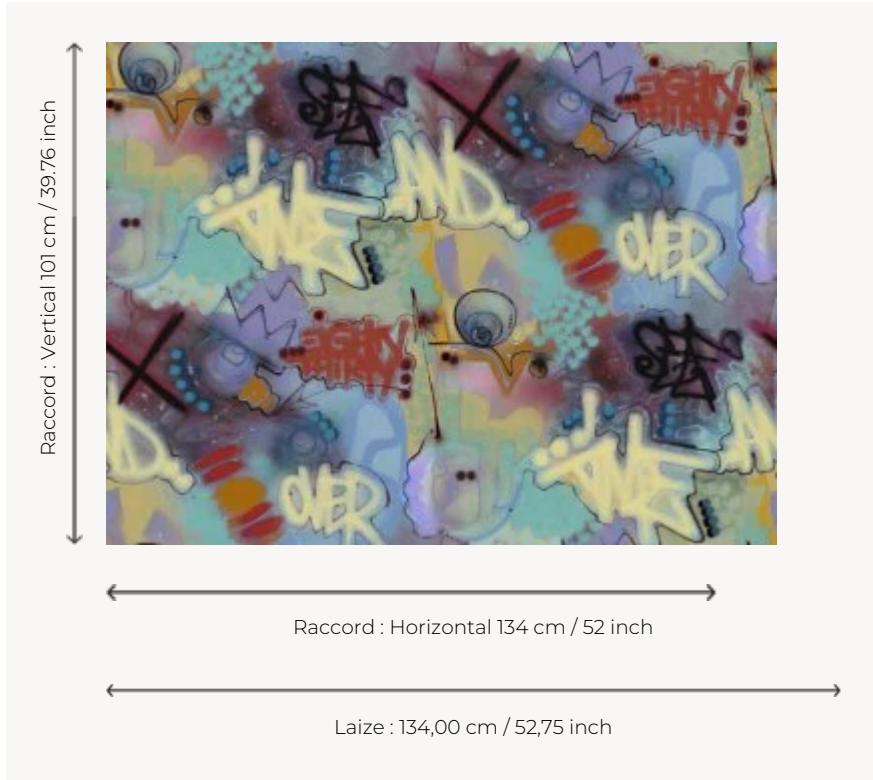

FP394001 EIGHTY THIRTY

This design celebrates 80 years of the Maison Pierre Frey and 30 years of Toxic's career. The artist was among those who pioneered graffiti art in the 1980s, using the walls and trains of New York as "canvasses" for his early work.

FP394001 - Turquoise

Pierre Frey

TYPE	Wide width printed wallpapers
ARTIST	Toxic
COLLABORATION	Pour PIERRE FREY
SALES UNIT	Available per meter/yard
BACKING	NON WOVEN
COMPOSITION	100 % Non-woven
WIDTH	134 cm / 52,75 inch
REPEAT	H: 134 cm - 52,00 inch V: 101 cm - 39,76 inch Straight repeat
WEIGHT	150 gr / m ²
CARE	 
TRIMMING	Not trimmed
HANGING/REMOVING	Paste the wall Strippable
CERTIFICATIONS	EUROCLASS B-s1,d0 ASTM E84 Class A
NOTES	Good lightfastness
INFORMATION	Use the trim & join marks during installation. Double-cut installation.
BOOK	F9979PPFREY9

1 Colors

FP394001
Turquoise