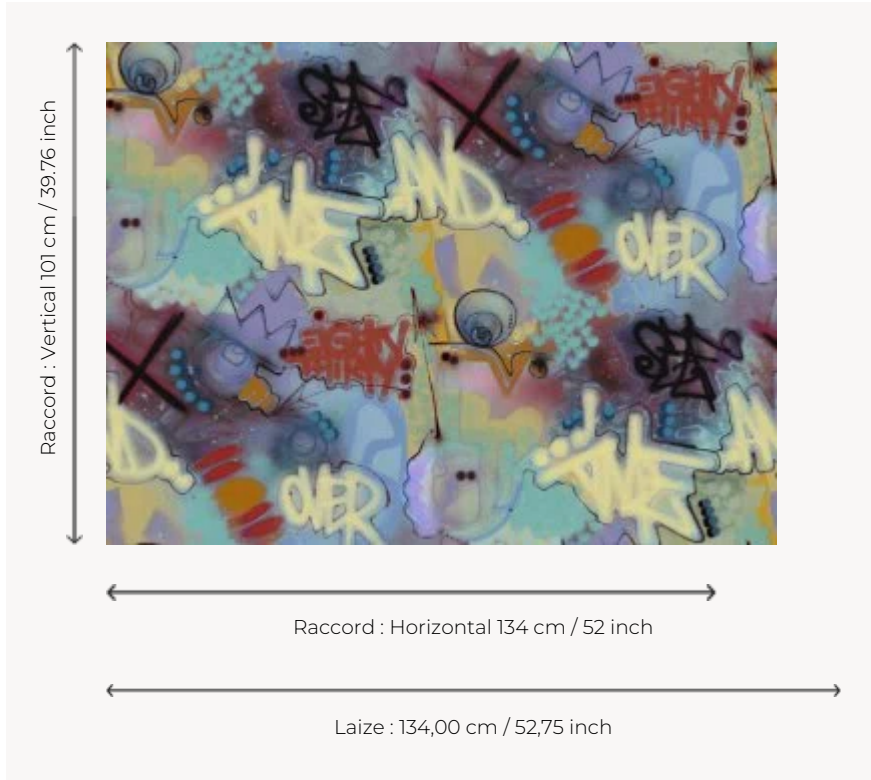

FP394001 EIGHTY THIRTY

This design celebrates 80 years of the Maison Pierre Frey and 30 years of Toxic's career. The artist was among those who pioneered graffiti art in the 1980s, using the walls and trains of New York as "canvasses" for his early work.

FP394001 - Turquoise

Pierre Frey

TYPE	Wide width printed wallpapers
ARTIST	Toxic
COLLABORATION	Pour PIERRE FREY
SALES UNIT	Available per meter/yard
BACKING	NON WOVEN
COMPOSITION	100 % Non-woven
WIDTH	134 cm / 52,75 inch
REPEAT	H: 134 cm - 52,00 inch V: 101 cm - 39,76 inch Straight repeat
WEIGHT	150 gr / m ²
CARE	 
TRIMMING	Not trimmed
HANGING/REMOVING	Paste the wall Strippable
CERTIFICATIONS	EUROCLASS B-s1,d0 ASTM E84 Class A
NOTES	Good lightfastness
INFORMATION	Use the trim & join marks during installation. Double-cut installation.
BOOK	F9979PPFREY9

1 Colors

FP394001
Turquoise