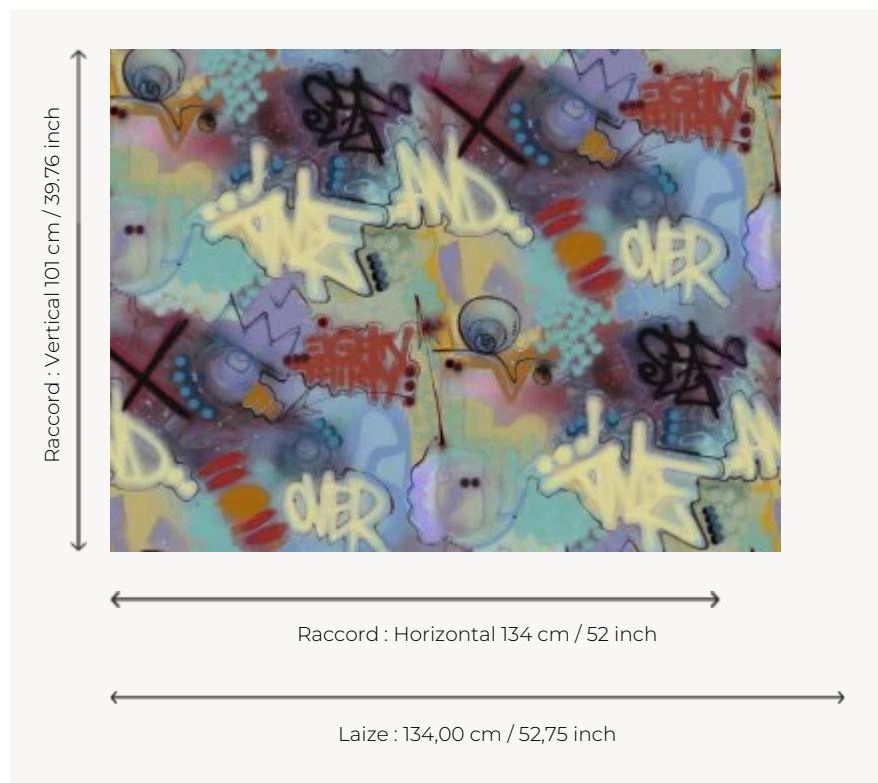

FP394001 EIGHTY THIRTY

This design celebrates 80 years of the Maison Pierre Frey and 30 years of Toxic's career. The artist was among those who pioneered graffiti art in the 1980s, using the walls and trains of New York as "canvasses" for his early work.

FP394001 - Turquoise

Pierre Frey

TYPE	Wide width printed wallpapers
ARTIST	Toxic
COLLABORATION	Pour PIERRE FREY
SALES UNIT	Available per meter/yard
BACKING	NON WOVEN
COMPOSITION	100 % Non-woven
WIDTH	134 cm / 52,75 inch
REPEAT	H: 134 cm - 52,00 inch V: 101 cm - 39,76 inch Straight repeat
WEIGHT	150 gr / m ²
CARE	 
TRIMMING	Not trimmed
HANGING/REMOVING	Paste the wall Strippable
CERTIFICATIONS	EUROCLASS B-s1,d0 ASTM E84 Class A
NOTES	Good lightfastness
INFORMATION	Use the trim & join marks during installation. Double-cut installation.
BOOK	F9979PPFREY9