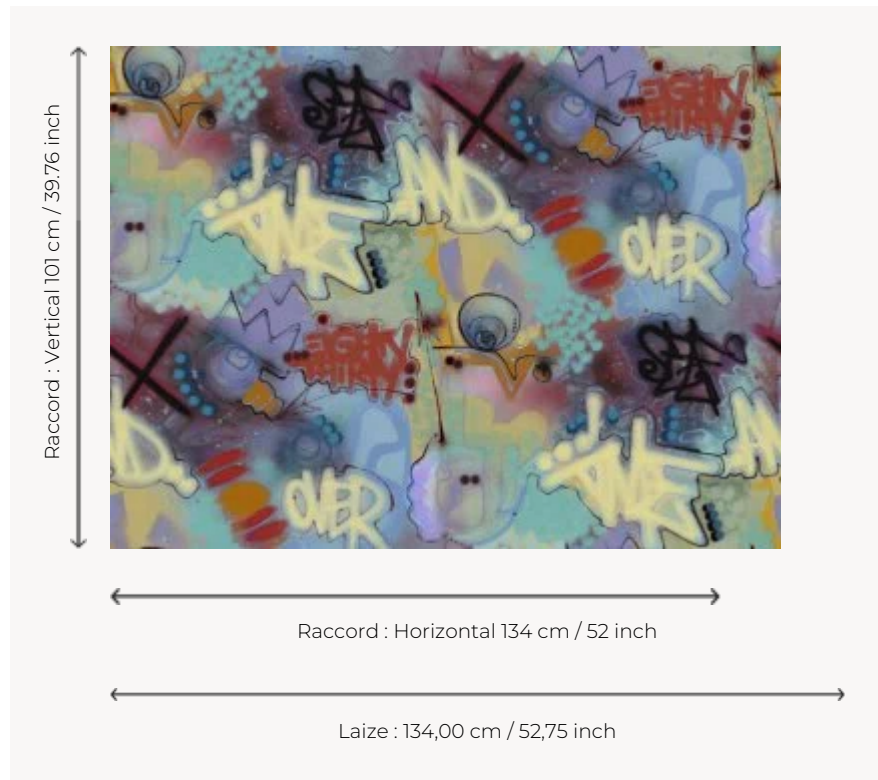

FP394001 EIGHTY THIRTY

This design celebrates 80 years of the Maison Pierre Frey and 30 years of Toxic's career. The artist was among those who pioneered graffiti art in the 1980s, using the walls and trains of New York as "canvasses" for his early work.

FP394001 - Turquoise

Pierre Frey

TYPE	Wide width printed wallpapers
ARTIST	Toxic
COLLABORATION	Pour PIERRE FREY
SALES UNIT	Available per meter/yard
BACKING	NON WOVEN
COMPOSITION	100 % Non-woven
WIDTH	134 cm / 52,75 inch
REPEAT	H: 134 cm - 52,00 inch V: 101 cm - 39,76 inch Straight repeat
WEIGHT	150 gr / m ²
CARE	
TRIMMING	Not trimmed
HANGING/REMOVING	Paste the wall Strippable
CERTIFICATIONS	EUROCLASS B-s1,d0 ASTM E84 Class A
NOTES	Good lightfastness
INFORMATION	Use the trim & join marks during installation. Double-cut installation.
BOOK	F9979PPFREY9

1 Colors

FP394001
Turquoise