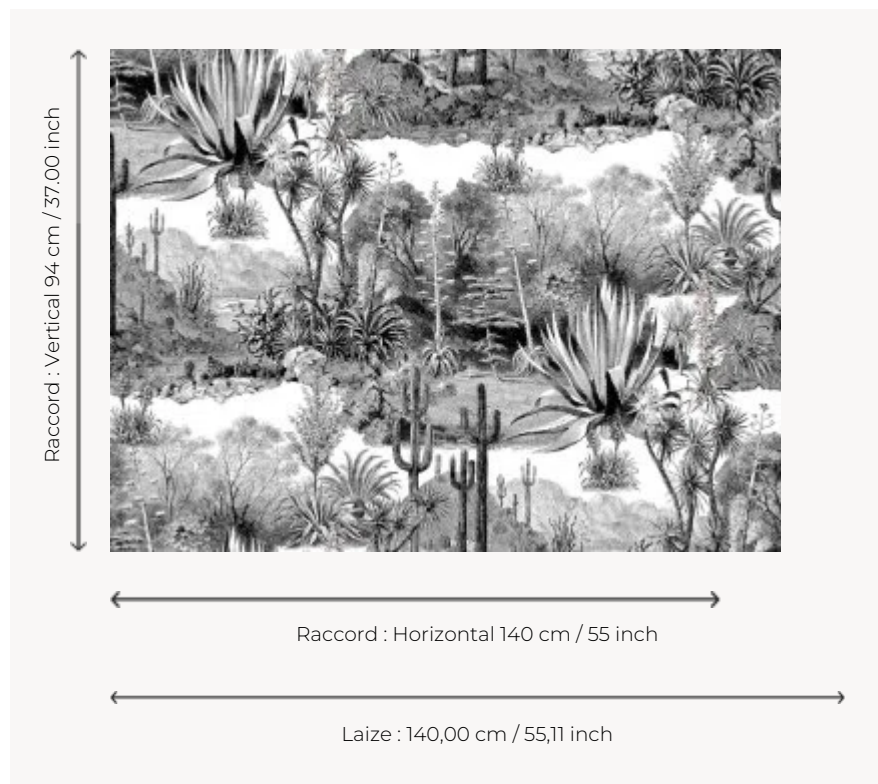

## FP395001 PAMPA

This revamped "Toile de Jouy" plays with perspectives and the codes of this traditional French style. Designed in black and white, this motif is reminiscent of engravings, recounting exotic voyages from another time. Printed in large width, this paper recounts a story on your walls. \_x000D\_Pampa is also available as a printed fabric (F3086).\_x000D\_

### Pierre Frey

<b>TYPE</b>	Wide width printed wallpapers
<b>SALES UNIT</b>	Available per meter/yard
<b>BACKING</b>	NON WOVEN
<b>COMPOSITION</b>	100 % Non-woven
<b>WIDTH</b>	140 cm / 55,11 inch
<b>REPEAT</b>	H: 140 cm - 55,00 inch V: 94 cm - 37,00 inch Straight repeat
<b>WEIGHT</b>	147 gr / m <sup>2</sup>
<b>CARE</b>	
<b>TRIMMING</b>	Not trimmed
<b>HANGING/REMOVING</b>	Paste the wall Wet removable
<b>CERTIFICATIONS</b>	EUROCLASS B-s1,d0
<b>INFORMATION</b>	Use the trim & join marks during installation. Double-cut installation.