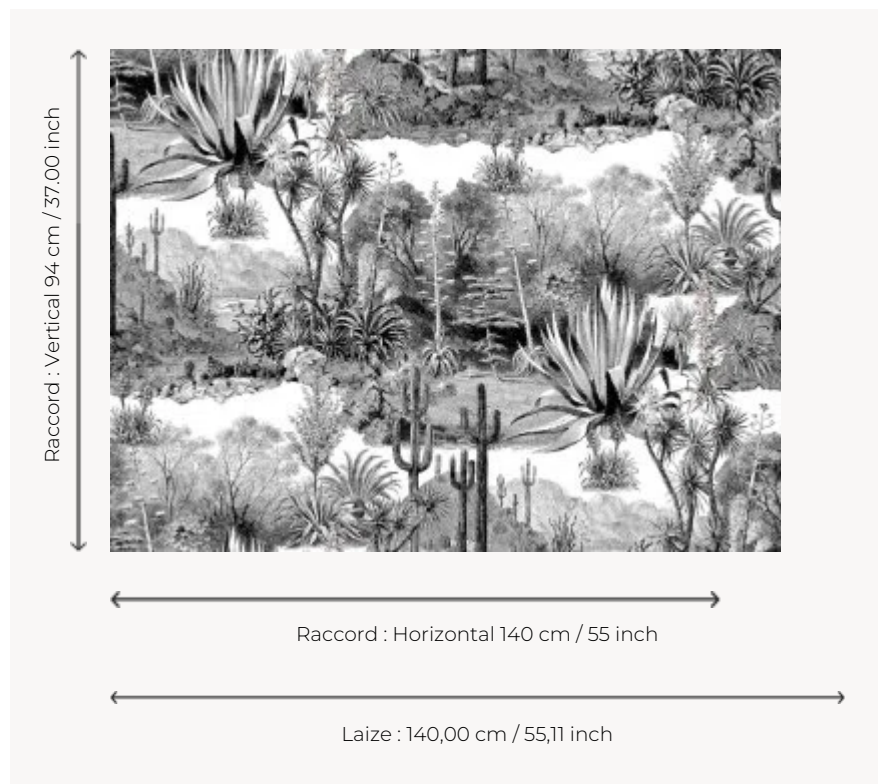

FP395001 PAMPA

This revamped "Toile de Jouy" plays with perspectives and the codes of this traditional French style. Designed in black and white, this motif is reminiscent of engravings, recounting exotic voyages from another time. Printed in large width, this paper recounts a story on your walls. _x000D_Pampa is also available as a printed fabric (F3086)._x000D_

FP395001 - Jais

Pierre Frey

TYPE	Wide width printed wallpapers
SALES UNIT	Available per meter/yard
BACKING	NON WOVEN
COMPOSITION	100 % Non-woven
WIDTH	140 cm / 55,11 inch
REPEAT	H: 140 cm - 55,00 inch V: 94 cm - 37,00 inch Straight repeat
WEIGHT	147 gr / m ²
CARE	
TRIMMING	Not trimmed
HANGING/REMOVING	Paste the wall Wet removable
CERTIFICATIONS	EUROCLASS B-s1,d0
INFORMATION	Use the trim & join marks during installation. Double-cut installation.