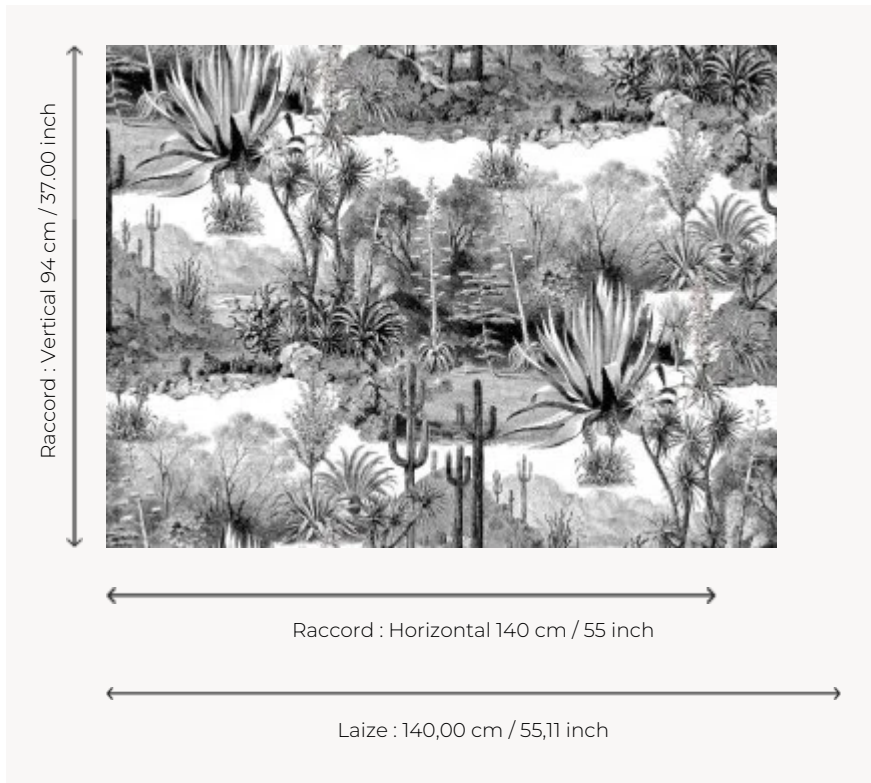

FP395001 PAMPA

This revamped "Toile de Jouy" plays with perspectives and the codes of this traditional French style. Designed in black and white, this motif is reminiscent of engravings, recounting exotic voyages from another time. Printed in large width, this paper recounts a story on your walls. _x000D_Pampa is also available as a printed fabric (F3086)._x000D_

FP395001 - Jais

Pierre Frey

TYPE	Wide width printed wallpapers
SALES UNIT	Available per meter/yard
BACKING	NON WOVEN
COMPOSITION	100 % Non-woven
WIDTH	140 cm / 55,11 inch
REPEAT	H: 140 cm - 55,00 inch V: 94 cm - 37,00 inch Straight repeat
WEIGHT	147 gr / m ²
CARE	
TRIMMING	Not trimmed
HANGING/REMOVING	Paste the wall Wet removable
CERTIFICATIONS	EUROCLASS B-s1,d0
INFORMATION	Use the trim & join marks during installation. Double-cut installation.