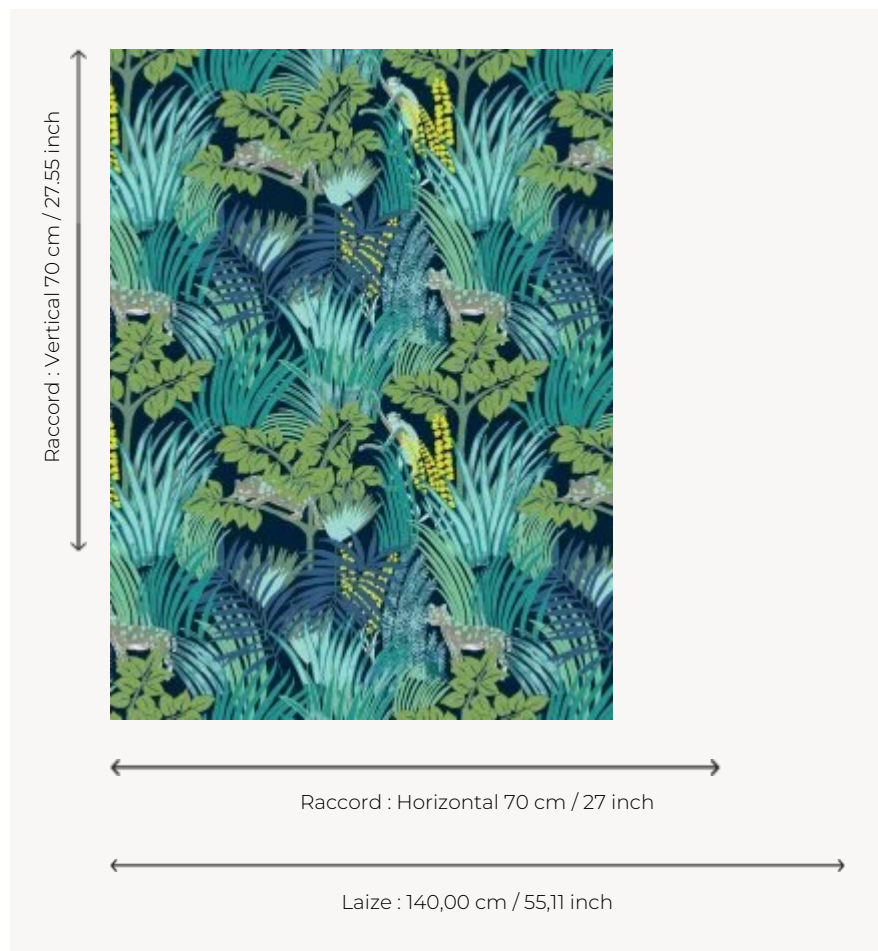

FP398002 KIPLING

A landscape of equatorial forest, in which you have to delve in to discover every detail. The motif is inspired by naive art, originally hand painted, its reveals a gentle blend of intensity and subtlety. Printed in large width, this motif adorns the wall like a genuine fresco.

FP398002 - Nuit

Pierre Frey

TYPE	Wide width printed wallpapers
SALES UNIT	Available per meter/yard
BACKING	NON WOVEN
COMPOSITION	100 % Non-woven
WIDTH	140 cm / 55,11 inch
REPEAT	H: 70 cm - 27,00 inch V: 70 cm - 27,55 inch Straight repeat
WEIGHT	147 gr / m ²
CARE	
TRIMMING	Not trimmed
HANGING/REMOVING	Paste the wall Wet removable
CERTIFICATIONS	EUROCLASS B-s1,d0
INFORMATION	Use the trim & join marks during installation. Double-cut installation.

3 Colors

FP398001
Original

FP398002
Nuit

FP398003
Sous-bois