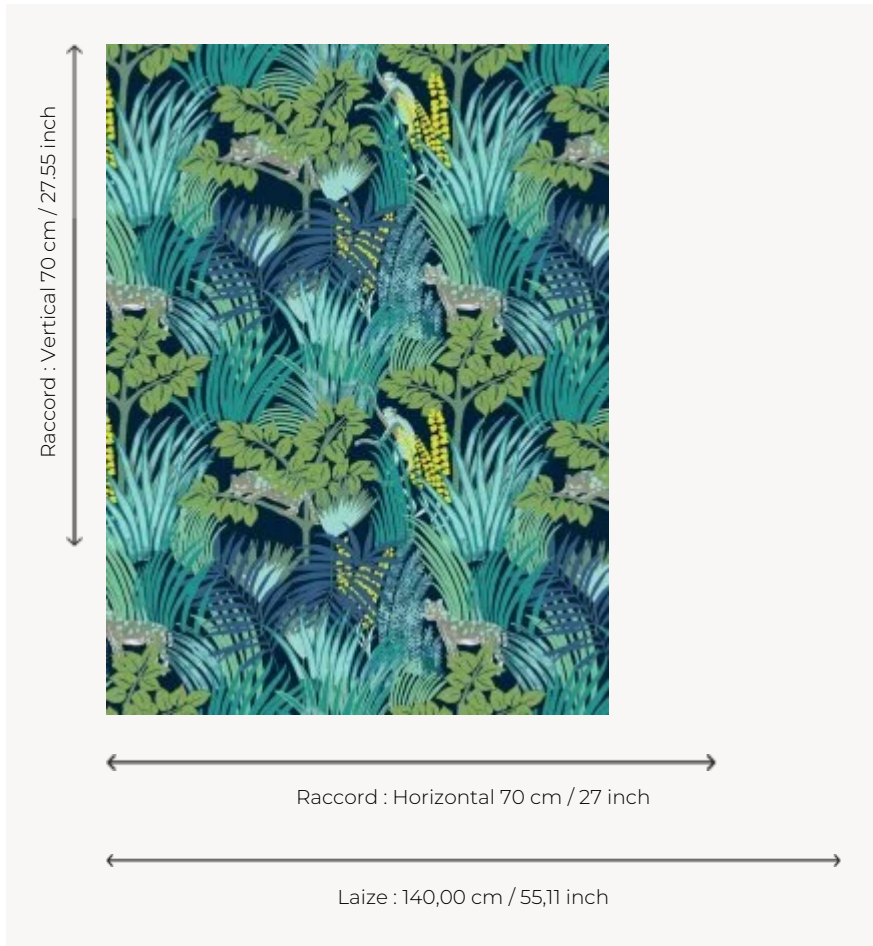

FP398002 KIPLING

A landscape of equatorial forest, in which you have to delve in to discover every detail. The motif is inspired by naive art, originally hand painted, its reveals a gentle blend of intensity and subtlety. Printed in large width, this motif adorns the wall like a genuine fresco.

FP398002 - Nuit

Pierre Frey

TYPE	Wide width printed wallpapers
SALES UNIT	Available per meter/yard
BACKING	NON WOVEN
COMPOSITION	100 % Non-woven
WIDTH	140 cm / 55,11 inch
REPEAT	H: 70 cm - 27,00 inch V: 70 cm - 27,55 inch Straight repeat
WEIGHT	147 gr / m ²
CARE	
TRIMMING	Not trimmed
HANGING/REMOVING	Paste the wall Wet removable
CERTIFICATIONS	EUROCLASS B-s1,d0
INFORMATION	Use the trim & join marks during installation. Double-cut installation.

3 Colors

FP398001
Original

FP398002
Nuit

FP398003
Sous-bois