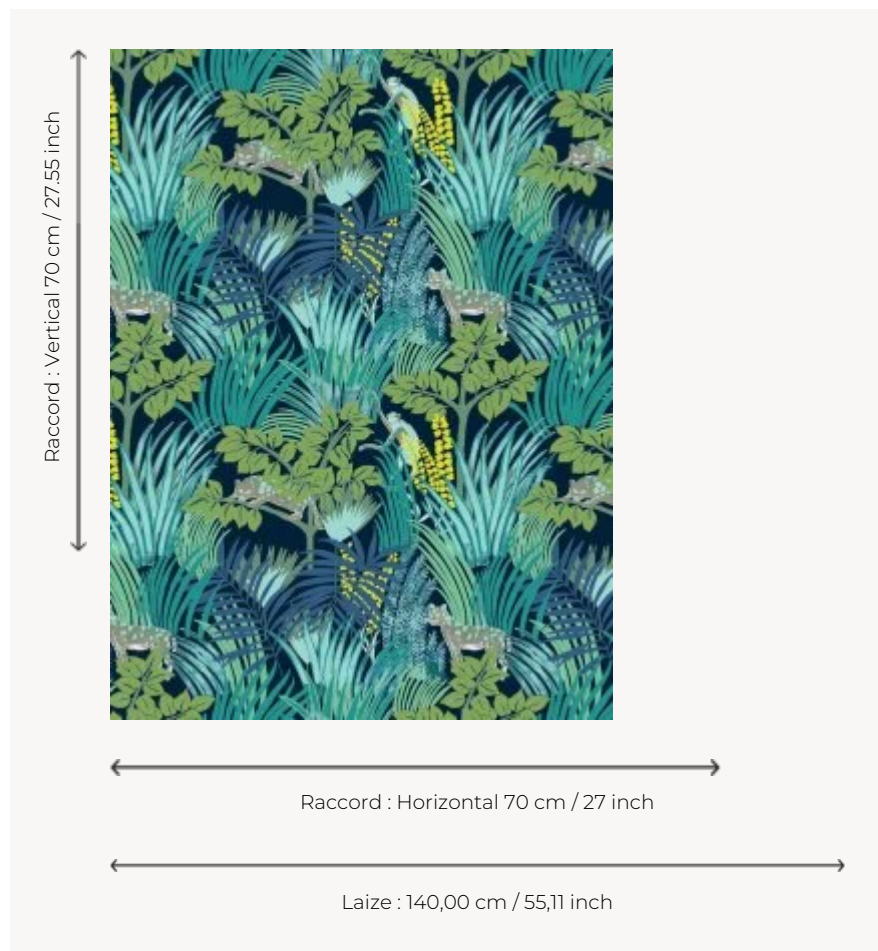

FP398002 KIPLING

A landscape of equatorial forest, in which you have to delve in to discover every detail. The motif is inspired by naive art, originally hand painted, its reveals a gentle blend of intensity and subtlety. Printed in large width, this motif adorns the wall like a genuine fresco.

FP398002 - Nuit

Pierre Frey

TYPE	Wide width printed wallpapers
SALES UNIT	Available per meter/yard
BACKING	NON WOVEN
COMPOSITION	100 % Non-woven
WIDTH	140 cm / 55,11 inch
REPEAT	H: 70 cm - 27,00 inch V: 70 cm - 27,55 inch Straight repeat
WEIGHT	147 gr / m ²
CARE	
TRIMMING	Not trimmed
HANGING/REMOVING	Paste the wall Wet removable
CERTIFICATIONS	EUROCLASS B-s1,d0
INFORMATION	Use the trim & join marks during installation. Double-cut installation.

1 Colors

FP398002

Nuit