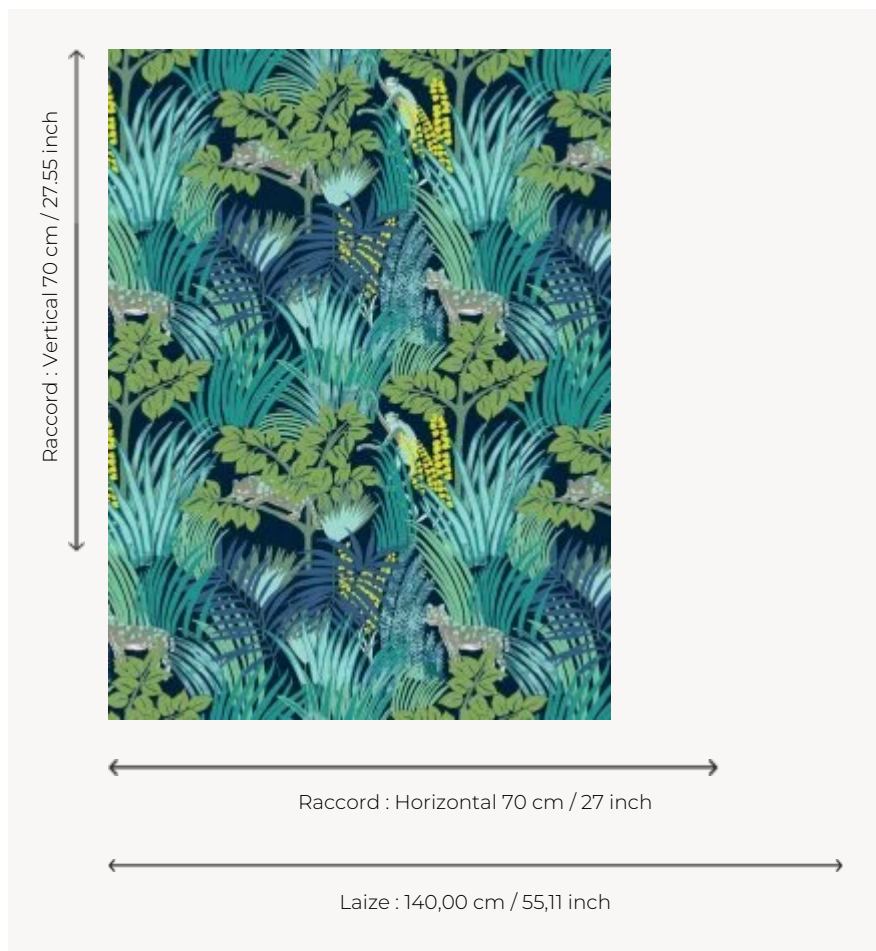

## FP398002 KIPLING

A landscape of equatorial forest, in which you have to delve in to discover every detail. The motif is inspired by naive art, originally hand painted, its reveals a gentle blend of intensity and subtlety. Printed in large width, this motif adorns the wall like a genuine fresco.

### FP398002 - Nuit

### Pierre Frey

<b>TYPE</b>	Wide width printed wallpapers
<b>SALES UNIT</b>	Available per meter/yard
<b>BACKING</b>	NON WOVEN
<b>COMPOSITION</b>	100 % Non-woven
<b>WIDTH</b>	140 cm / 55,11 inch
<b>REPEAT</b>	H: 70 cm - 27,00 inch V: 70 cm - 27,55 inch Straight repeat
<b>WEIGHT</b>	147 gr / m <sup>2</sup>
<b>CARE</b>	
<b>TRIMMING</b>	Not trimmed
<b>HANGING/REMOVING</b>	Paste the wall Wet removable
<b>CERTIFICATIONS</b>	EUROCLASS B-s1,d0
<b>INFORMATION</b>	Use the trim & join marks during installation. Double-cut installation.

## 3 Colors

FP398001  
Original

FP398002  
Nuit

FP398003  
Sous-bois