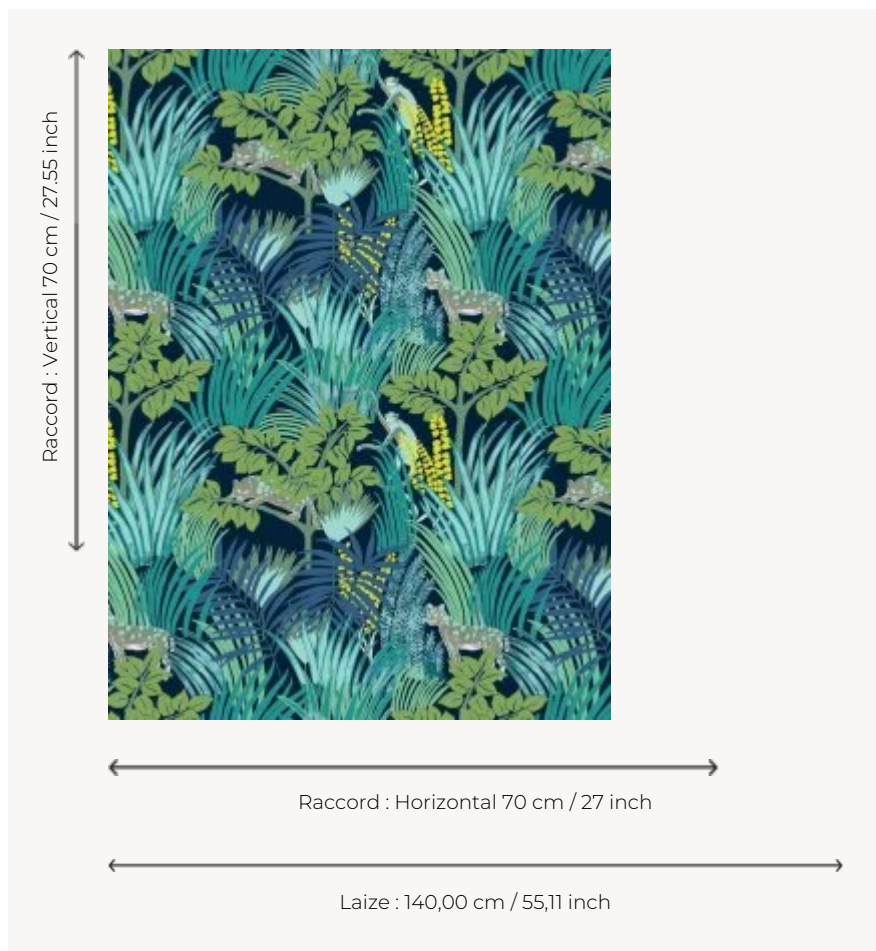

FP398002 KIPLING

A landscape of equatorial forest, in which you have to delve in to discover every detail. The motif is inspired by naive art, originally hand painted, its reveals a gentle blend of intensity and subtlety. Printed in large width, this motif adorns the wall like a genuine fresco.

FP398002 - Nuit

Pierre Frey

TYPE	Wide width printed wallpapers
SALES UNIT	Available per meter/yard
BACKING	NON WOVEN
COMPOSITION	100 % Non-woven
WIDTH	140 cm / 55,11 inch
REPEAT	H: 70 cm - 27,00 inch V: 70 cm - 27,55 inch Straight repeat
WEIGHT	147 gr / m ²
CARE	
TRIMMING	Not trimmed
HANGING/REMOVING	Paste the wall Wet removable
CERTIFICATIONS	EUROCLASS B-s1,d0
INFORMATION	Use the trim & join marks during installation. Double-cut installation.

1 Colors

FP398002

Nuit