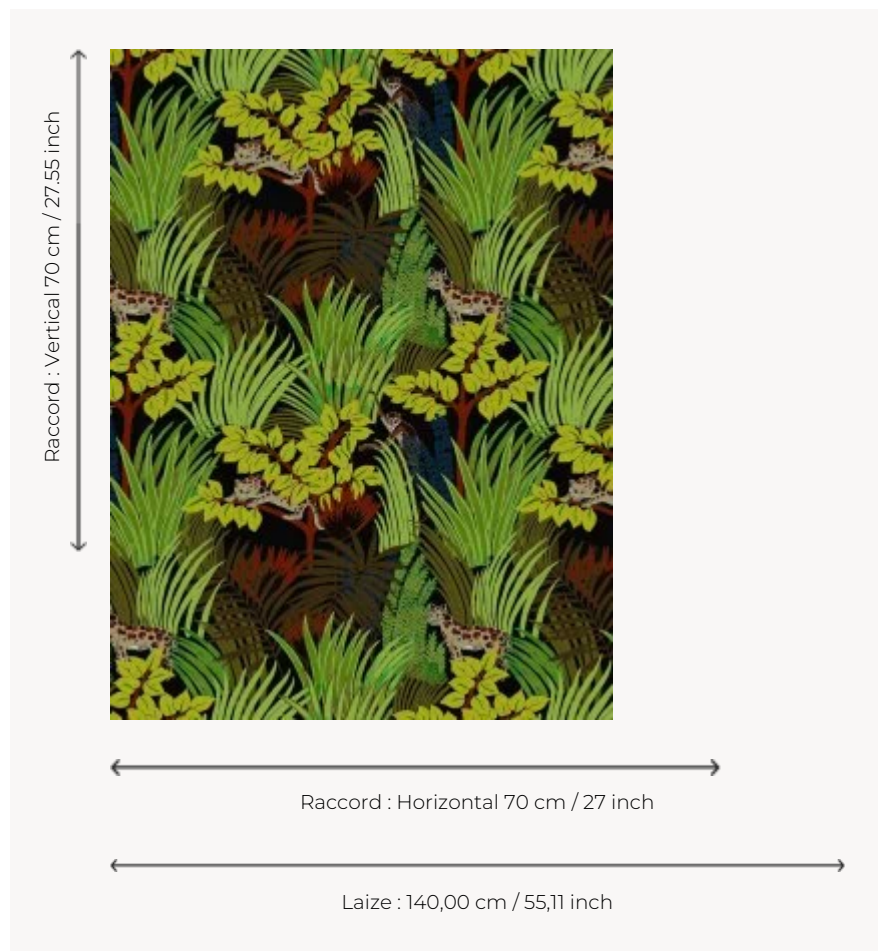

FP398003 KIPLING

A landscape of equatorial forest, in which you have to delve in to discover every detail. The motif is inspired by naive art, originally hand painted, its reveals a gentle blend of intensity and subtlety. Printed in large width, this motif adorns the wall like a genuine fresco.

FP398003 - Sous-bois

Pierre Frey

TYPE	Wide width printed wallpapers
SALES UNIT	Available per meter/yard
BACKING	NON WOVEN
COMPOSITION	100 % Non-woven
WIDTH	140 cm / 55,11 inch
REPEAT	H: 70 cm - 27,00 inch V: 70 cm - 27,55 inch Straight repeat
WEIGHT	147 gr / m ²
CARE	
TRIMMING	Not trimmed
HANGING/REMOVING	Paste the wall Wet removable
CERTIFICATIONS	EUROCLASS B-s1,d0
INFORMATION	Use the trim & join marks during installation. Double-cut installation.

3 Colors

FP398001
Original

FP398002
Nuit

FP398003
Sous-bois