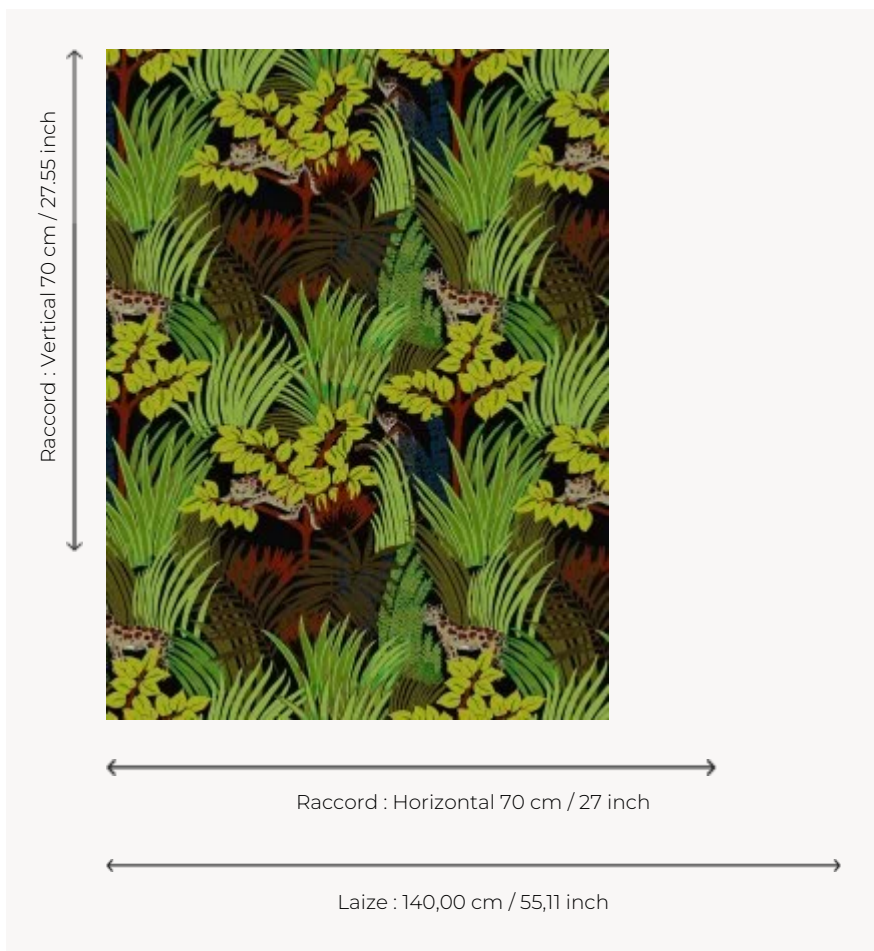

FP398003 KIPLING

A landscape of equatorial forest, in which you have to delve in to discover every detail. The motif is inspired by naive art, originally hand painted, its reveals a gentle blend of intensity and subtlety. Printed in large width, this motif adorns the wall like a genuine fresco.

FP398003 - Sous-bois

Pierre Frey

TYPE	Wide width printed wallpapers
SALES UNIT	Available per meter/yard
BACKING	NON WOVEN
COMPOSITION	100 % Non-woven
WIDTH	140 cm / 55,11 inch
REPEAT	H: 70 cm - 27,00 inch V: 70 cm - 27,55 inch Straight repeat
WEIGHT	147 gr / m ²
CARE	
TRIMMING	Not trimmed
HANGING/REMOVING	Paste the wall Wet removable
CERTIFICATIONS	EUROCLASS B-s1,d0
INFORMATION	Use the trim & join marks during installation. Double-cut installation.

3 Colors

FP398001
Original

FP398002
Nuit

FP398003
Sous-bois