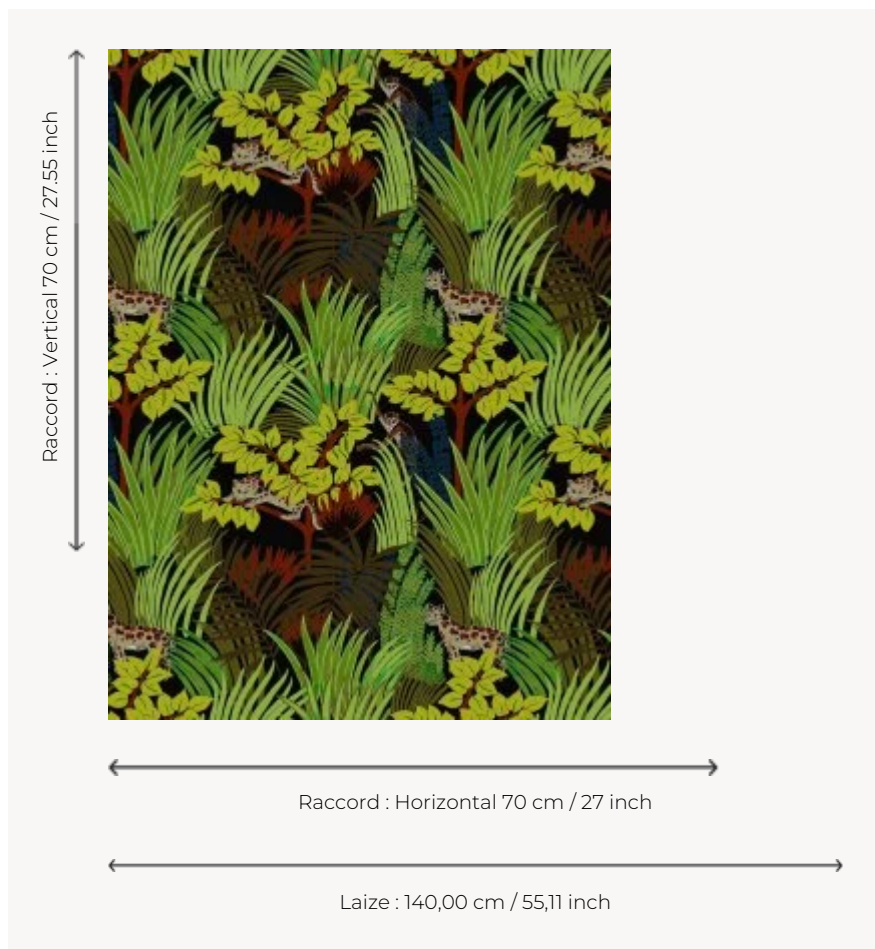

FP398003 KIPLING

A landscape of equatorial forest, in which you have to delve in to discover every detail. The motif is inspired by naive art, originally hand painted, its reveals a gentle blend of intensity and subtlety. Printed in large width, this motif adorns the wall like a genuine fresco.

FP398003 - Sous-bois

Pierre Frey

TYPE	Wide width printed wallpapers
SALES UNIT	Available per meter/yard
BACKING	NON WOVEN
COMPOSITION	100 % Non-woven
WIDTH	140 cm / 55,11 inch
REPEAT	H: 70 cm - 27,00 inch V: 70 cm - 27,55 inch Straight repeat
WEIGHT	147 gr / m ²
CARE	
TRIMMING	Not trimmed
HANGING/REMOVING	Paste the wall Wet removable
CERTIFICATIONS	EUROCLASS B-s1,d0
INFORMATION	Use the trim & join marks during installation. Double-cut installation.

3 Colors

FP398001
Original

FP398002
Nuit

FP398003
Sous-bois