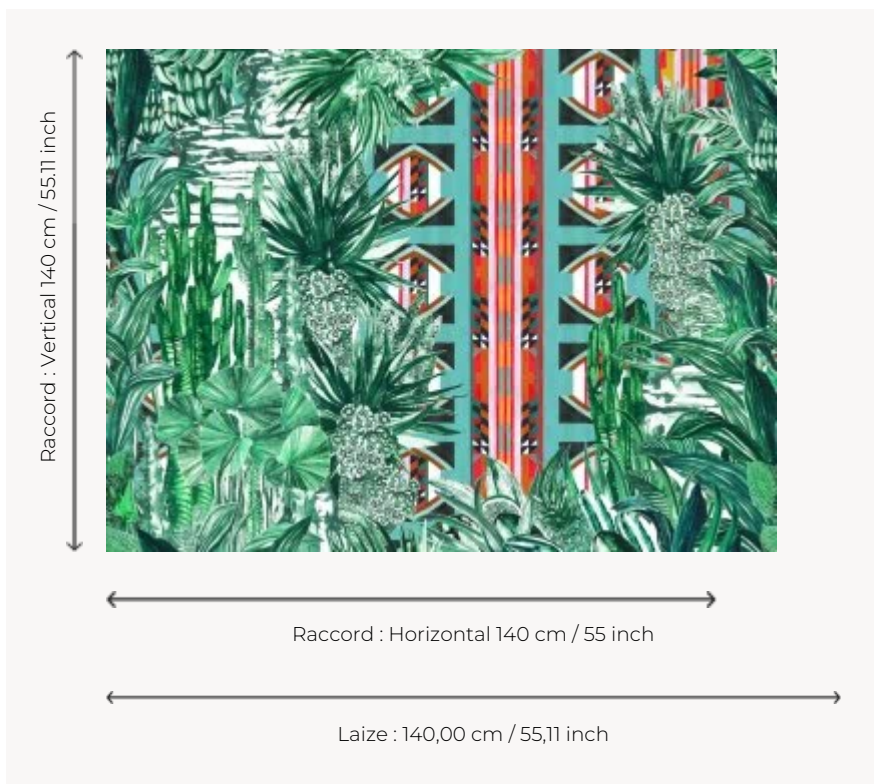

FP400001 PAPAGAYO

In the depths of this equatorial jungle, there is a hidden Aztec door which holds great promises. The original design on which this motif is based is entirely hand painted. A very poetic interpretation of the typical luxuriant vegetation of the Amazonian forest. The large Papagayo motif will be the focal point of your interior and attract all gazes. Matching fabric: F3085.

FP400001 - Amazonie

Pierre Frey

TYPE	Wide width printed wallpapers
SALES UNIT	Available per meter/yard
BACKING	NON WOVEN
COMPOSITION	100 % Non-woven
WIDTH	140 cm / 55,11 inch
REPEAT	H: 140 cm - 55,00 inch V: 140 cm - 55,11 inch Straight repeat
WEIGHT	147 gr / m ²
CARE	
TRIMMING	Not trimmed
HANGING/REMOVING	Paste the wall Wet removable
CERTIFICATIONS	EUROCLASS B-s1,d0
INFORMATION	Use the trim & join marks during installation. Double-cut installation.