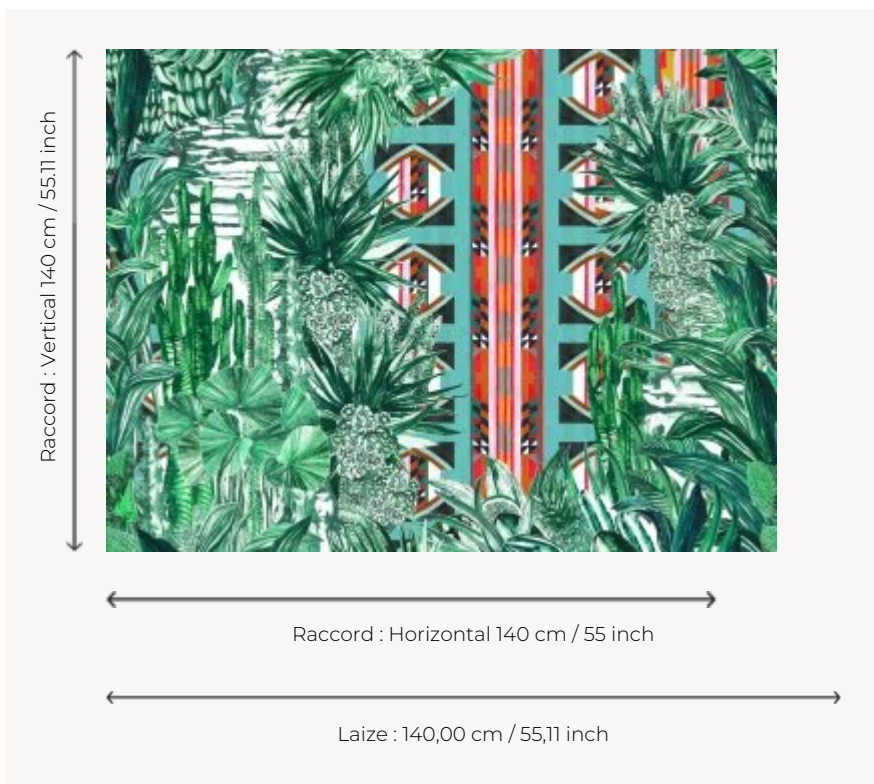

## FP400001 PAPAGAYO

In the depths of this equatorial jungle, there is a hidden Aztec door which holds great promises. The original design on which this motif is based is entirely hand painted. A very poetic interpretation of the typical luxuriant vegetation of the Amazonian forest. The large Papagayo motif will be the focal point of your interior and attract all gazes. Matching fabric: F3085.

### Pierre Frey

<b>TYPE</b>	Wide width printed wallpapers
<b>SALES UNIT</b>	Available per meter/yard
<b>BACKING</b>	NON WOVEN
<b>COMPOSITION</b>	100 % Non-woven
<b>WIDTH</b>	140 cm / 55,11 inch
<b>REPEAT</b>	H: 140 cm - 55,00 inch V: 140 cm - 55,11 inch Straight repeat
<b>WEIGHT</b>	147 gr / m <sup>2</sup>
<b>CARE</b>	
<b>TRIMMING</b>	Not trimmed
<b>HANGING/REMOVING</b>	Paste the wall Wet removable
<b>CERTIFICATIONS</b>	EUROCLASS B-s1,d0
<b>INFORMATION</b>	Use the trim & join marks during installation. Double-cut installation.