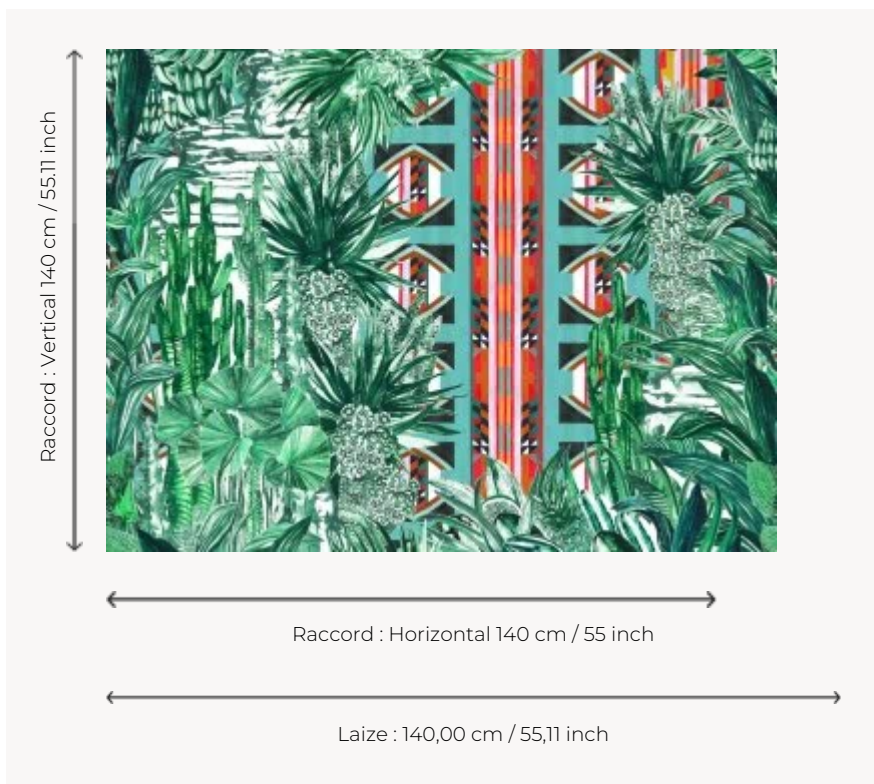

## FP400001 PAPAGAYO

In the depths of this equatorial jungle, there is a hidden Aztec door which holds great promises. The original design on which this motif is based is entirely hand painted. A very poetic interpretation of the typical luxuriant vegetation of the Amazonian forest. The large Papagayo motif will be the focal point of your interior and attract all gazes. Matching fabric: F3085.

### Pierre Frey

<b>TYPE</b>	Wide width printed wallpapers
<b>SALES UNIT</b>	Available per meter/yard
<b>BACKING</b>	NON WOVEN
<b>COMPOSITION</b>	100 % Non-woven
<b>WIDTH</b>	140 cm / 55,11 inch
<b>REPEAT</b>	H: 140 cm - 55,00 inch V: 140 cm - 55,11 inch Straight repeat
<b>WEIGHT</b>	147 gr / m <sup>2</sup>
<b>CARE</b>	
<b>TRIMMING</b>	Not trimmed
<b>HANGING/REMOVING</b>	Paste the wall Wet removable
<b>CERTIFICATIONS</b>	EUROCLASS B-s1,d0
<b>INFORMATION</b>	Use the trim & join marks during installation. Double-cut installation.