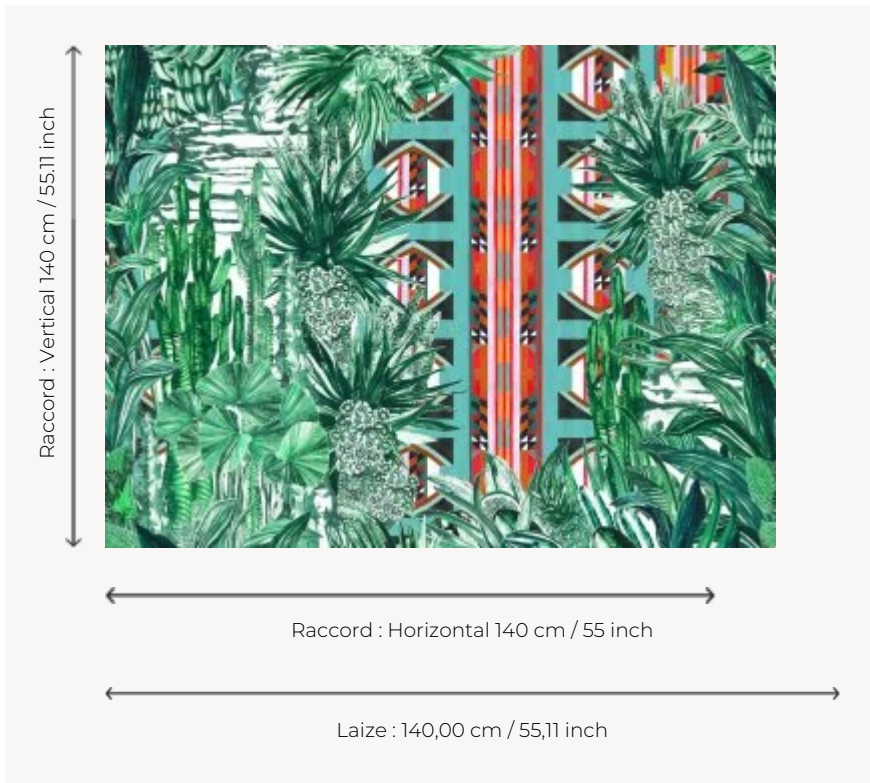

FP400001 PAPAGAYO

In the depths of this equatorial jungle, there is a hidden Aztec door which holds great promises. The original design on which this motif is based is entirely hand painted. A very poetic interpretation of the typical luxuriant vegetation of the Amazonian forest. The large Papagayo motif will be the focal point of your interior and attract all gazes. Matching fabric: F3085.

FP400001 - Amazonie

Pierre Frey

TYPE	Wide width printed wallpapers
SALES UNIT	Available per meter/yard
BACKING	NON WOVEN
COMPOSITION	100 % Non-woven
WIDTH	140 cm / 55,11 inch
REPEAT	H: 140 cm - 55,00 inch V: 140 cm - 55,11 inch Straight repeat
WEIGHT	147 gr / m ²
CARE	
TRIMMING	Not trimmed
HANGING/REMOVING	Paste the wall Wet removable
CERTIFICATIONS	EUROCLASS B-s1,d0
INFORMATION	Use the trim & join marks during installation. Double-cut installation.