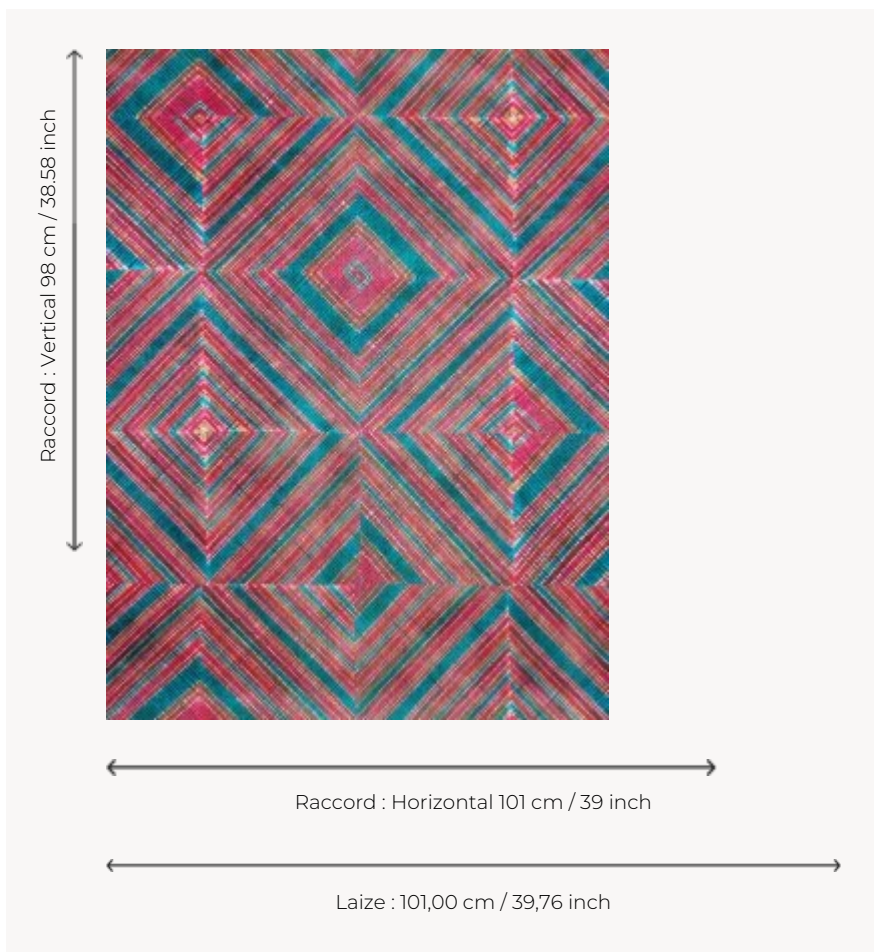

## FP404001 SOCORRO

This geometric motif, inspired by ancient Maya architecture, blends ethnic and contemporary styles. Like for a lost citadel seen from above, a labyrinthine pattern appears... The eye is charmed, intrigued, and tries to find a path, a way out. Printed on laminated threads, this wallcovering is enhanced by every ray of light.

### Pierre Frey

<b>TYPE</b>	End-on-end threads - Wide width printed wallpapers
<b>SALES UNIT</b>	Available per meter/yard
<b>BACKING</b>	NON WOVEN
<b>COMPOSITION</b>	100 % Polyester
<b>WIDTH</b>	101 cm / 39,76 inch
<b>REPEAT</b>	H: 101 cm - 39,00 inch V: 98 cm - 38,58 inch Straight repeat
<b>WEIGHT</b>	226 gr / m <sup>2</sup>
<b>CARE</b>	
<b>TRIMMING</b>	Trimmed
<b>HANGING/REMOVING</b>	Paste the wall Strippable
<b>CERTIFICATIONS</b>	ASTM E84 Class A