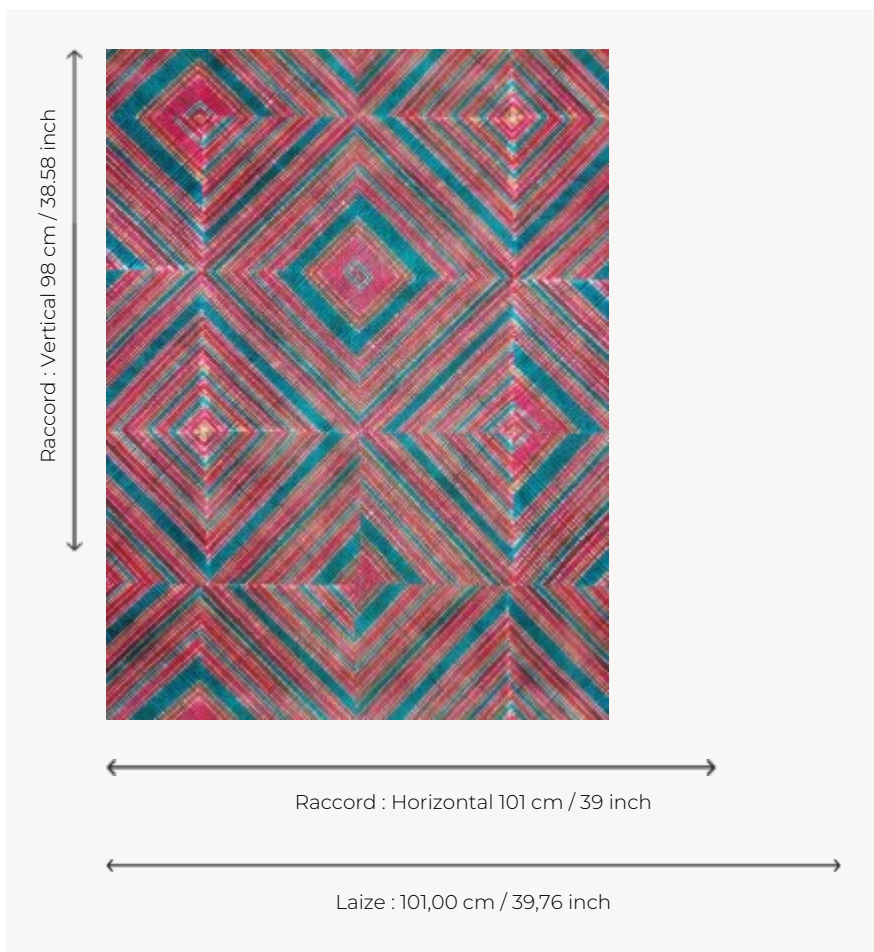

FP404001 SOCORRO

This geometric motif, inspired by ancient Maya architecture, blends ethnic and contemporary styles. Like for a lost citadel seen from above, a labyrinthine pattern appears... The eye is charmed, intrigued, and tries to find a path, a way out. Printed on laminated threads, this wallcovering is enhanced by every ray of light.

FP404001 - Pinata

Pierre Frey

TYPE	End-on-end threads - Wide width printed wallpapers
SALES UNIT	Available per meter/yard
BACKING	NON WOVEN
COMPOSITION	100 % Polyester
WIDTH	101 cm / 39,76 inch
REPEAT	H: 101 cm - 39,00 inch V: 98 cm - 38,58 inch Straight repeat
WEIGHT	226 gr / m ²
CARE	
TRIMMING	Trimmed
HANGING/REMOVING	Paste the wall Strippable
CERTIFICATIONS	ASTM E84 Class A