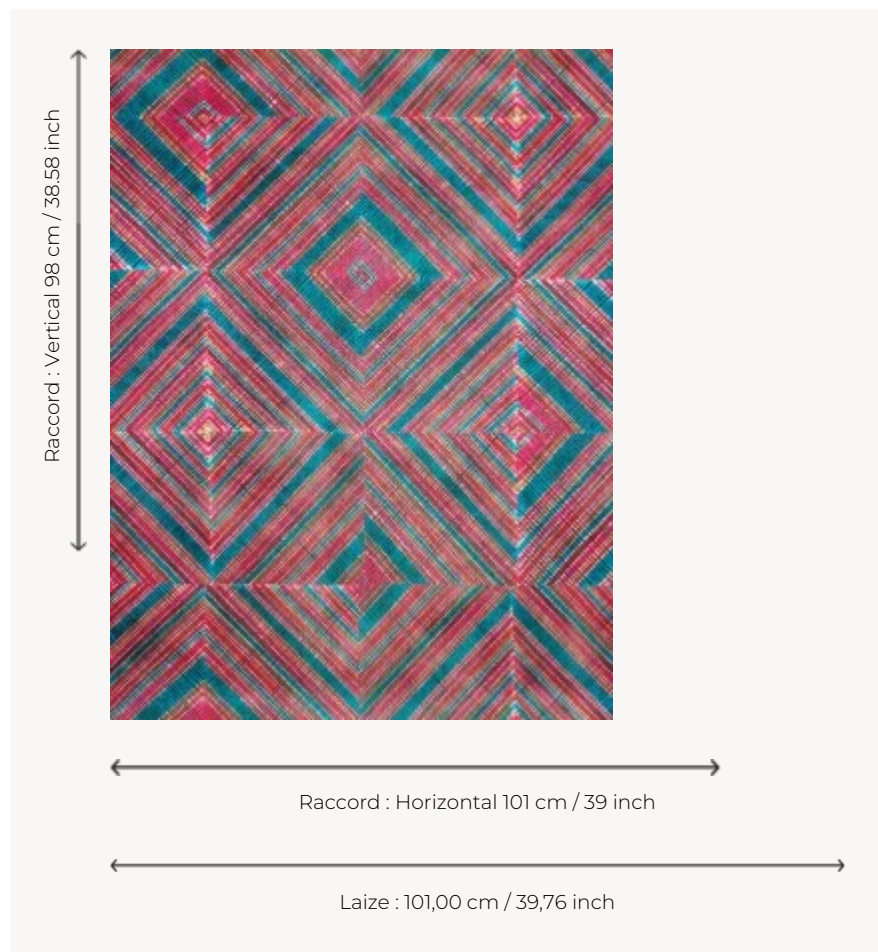

## FP404001 SOCORRO

This geometric motif, inspired by ancient Maya architecture, blends ethnic and contemporary styles. Like for a lost citadel seen from above, a labyrinthine pattern appears... The eye is charmed, intrigued, and tries to find a path, a way out. Printed on laminated threads, this wallcovering is enhanced by every ray of light.

### Pierre Frey

<b>TYPE</b>	End-on-end threads - Wide width printed wallpapers
<b>SALES UNIT</b>	Available per meter/yard
<b>BACKING</b>	NON WOVEN
<b>COMPOSITION</b>	100 % Polyester
<b>WIDTH</b>	101 cm / 39,76 inch
<b>REPEAT</b>	H: 101 cm - 39,00 inch V: 98 cm - 38,58 inch Straight repeat
<b>WEIGHT</b>	226 gr / m <sup>2</sup>
<b>CARE</b>	
<b>TRIMMING</b>	Trimmed
<b>HANGING/REMOVING</b>	Paste the wall Strippable
<b>CERTIFICATIONS</b>	ASTM E84 Class A