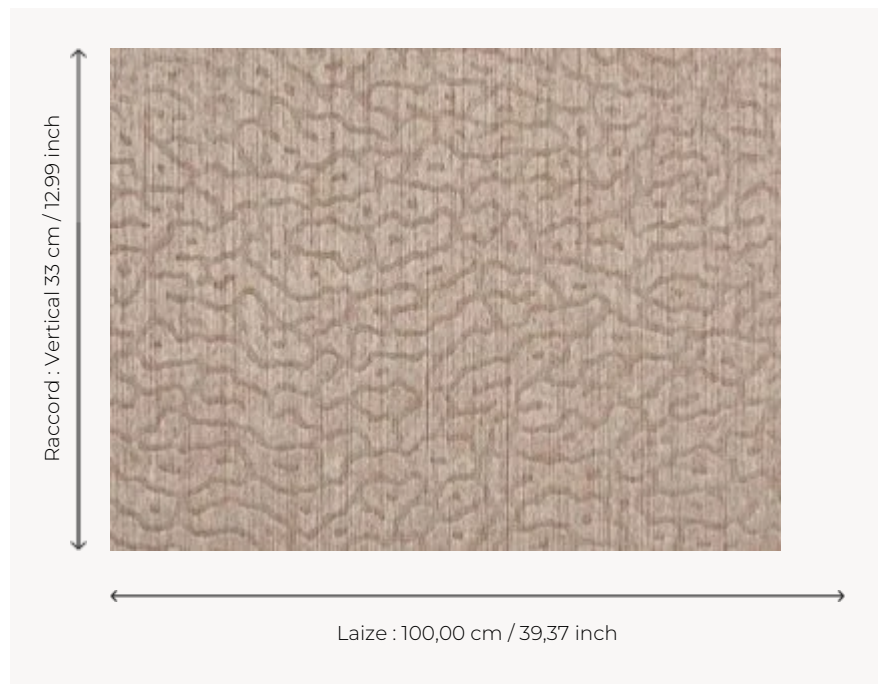

# FP412004 BALBOA

Evoking a wild dance, the delicate and primitive Balboa motif is reminiscent of the fur of large felines. This semi-plain produced with embossed laid yarn is available in 5 shimmering colors.

## Pierre Frey

<b>TYPE</b>	End-on-end threads - Wide width printed wallpapers
<b>SALES UNIT</b>	Available per meter/yard
<b>BACKING</b>	NON WOVEN
<b>COMPOSITION</b>	100 % Polyester
<b>WIDTH</b>	100 cm / 39,37 inch
<b>REPEAT</b>	V: 33 cm - 12,99 inch Free match
<b>WEIGHT</b>	211 gr / m <sup>2</sup>
<b>CARE</b>	
<b>TRIMMING</b>	Trimmed
<b>HANGING/REMOVING</b>	Paste the wall Strippable