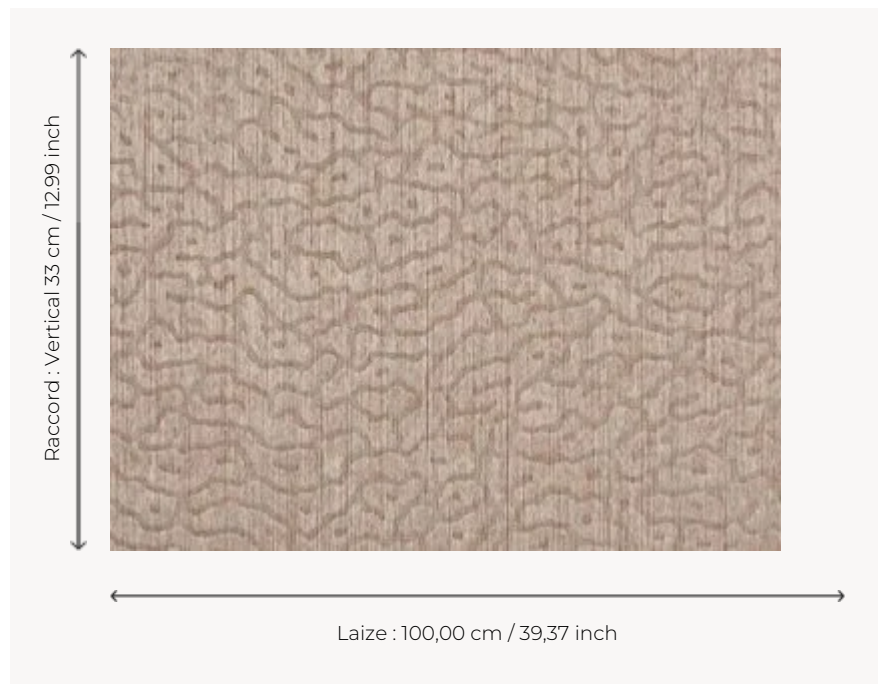

FP412004 BALBOA

Evoking a wild dance, the delicate and primitive Balboa motif is reminiscent of the fur of large felines. This semi-plain produced with embossed laid yarn is available in 5 shimmering colors.

FP412004 - Bois de rose

Pierre Frey

TYPE	End-on-end threads - Wide width printed wallpapers
SALES UNIT	Available per meter/yard
BACKING	NON WOVEN
COMPOSITION	100 % Polyester
WIDTH	100 cm / 39,37 inch
REPEAT	V: 33 cm - 12,99 inch Free match
WEIGHT	211 gr / m ²
CARE	
TRIMMING	Trimmed
HANGING/REMOVING	Paste the wall Strippable