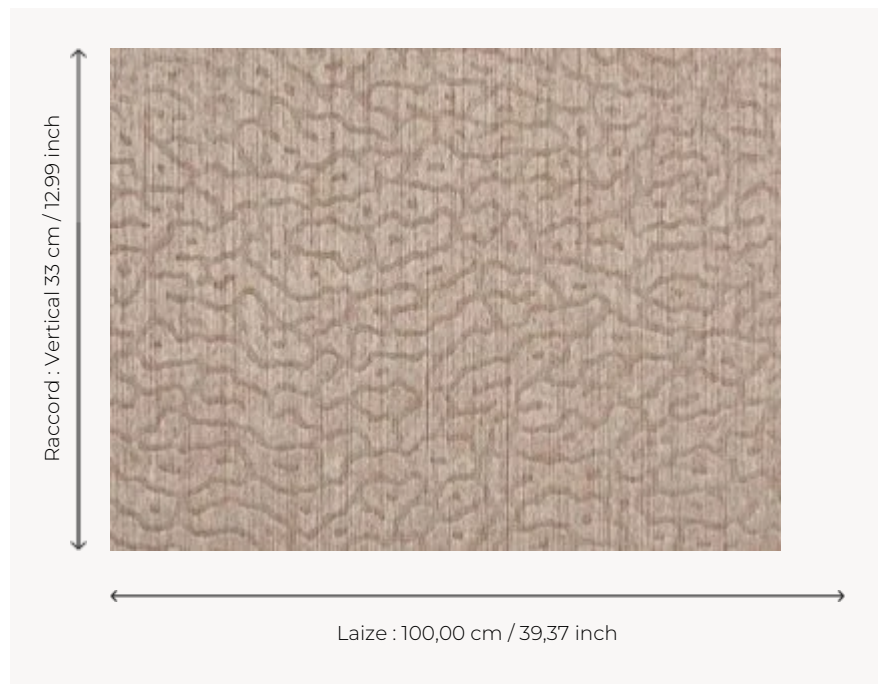

FP412004 BALBOA

Evoking a wild dance, the delicate and primitive Balboa motif is reminiscent of the fur of large felines. This semi-plain produced with embossed laid yarn is available in 5 shimmering colors.

FP412004 - Bois de rose

Pierre Frey

TYPE	End-on-end threads - Wide width printed wallpapers
SALES UNIT	Available per meter/yard
BACKING	NON WOVEN
COMPOSITION	100 % Polyester
WIDTH	100 cm / 39,37 inch
REPEAT	V: 33 cm - 12,99 inch Free match
WEIGHT	211 gr / m ²
CARE	
TRIMMING	Trimmed
HANGING/REMOVING	Paste the wall Strippable