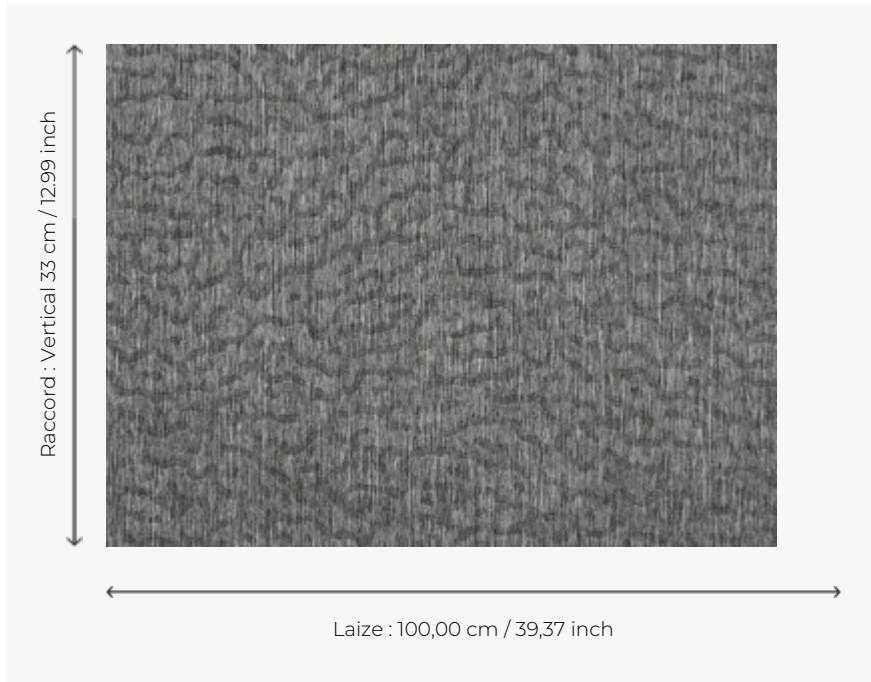

FP412005 BALBOA

Evoking a wild dance, the delicate and primitive Balboa motif is reminiscent of the fur of large felines.
This semi-plain produced with embossed laid yarn is available in 5 shimmering colors.

FP412005 - Lune

Pierre Frey

TYPE	End-on-end threads - Wide width printed wallpapers
SALES UNIT	Available per meter/yard
BACKING	NON WOVEN
COMPOSITION	100 % Polyester
WIDTH	100 cm / 39,37 inch
REPEAT	V: 33 cm - 12,99 inch Free match
WEIGHT	211 gr / m ²
CARE	
TRIMMING	Trimmed
HANGING/REMOVING	Paste the wall Strippable