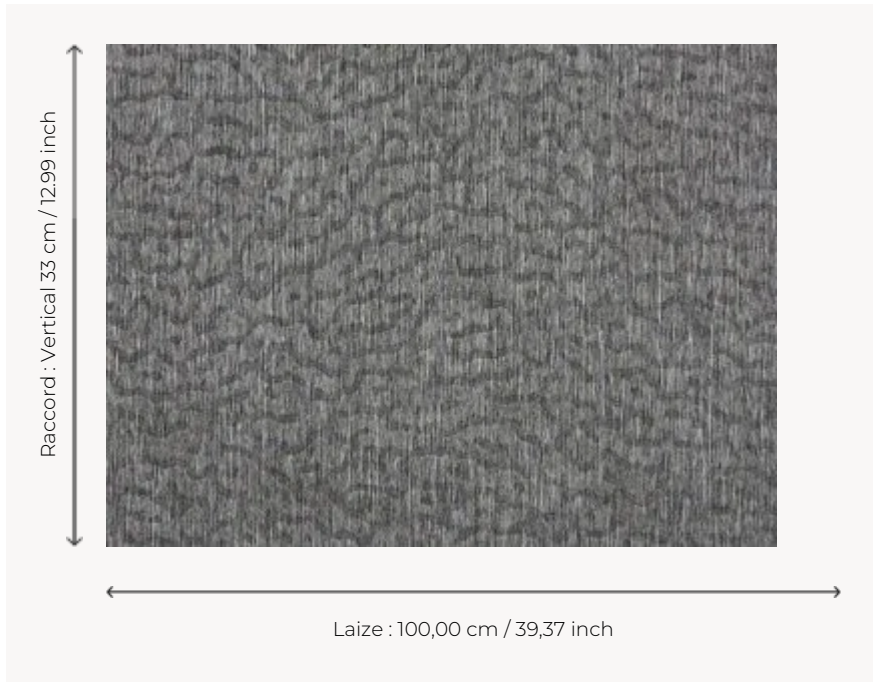

FP412005 BALBOA

Evoking a wild dance, the delicate and primitive Balboa motif is reminiscent of the fur of large felines.
This semi-plain produced with embossed laid yarn is available in 5 shimmering colors.

FP412005 - Lune

Pierre Frey

TYPE	End-on-end threads - Wide width printed wallpapers
SALES UNIT	Available per meter/yard
BACKING	NON WOVEN
COMPOSITION	100 % Polyester
WIDTH	100 cm / 39,37 inch
REPEAT	V: 33 cm - 12,99 inch Free match
WEIGHT	211 gr / m ²
CARE	
TRIMMING	Trimmed
HANGING/REMOVING	Paste the wall Strippable