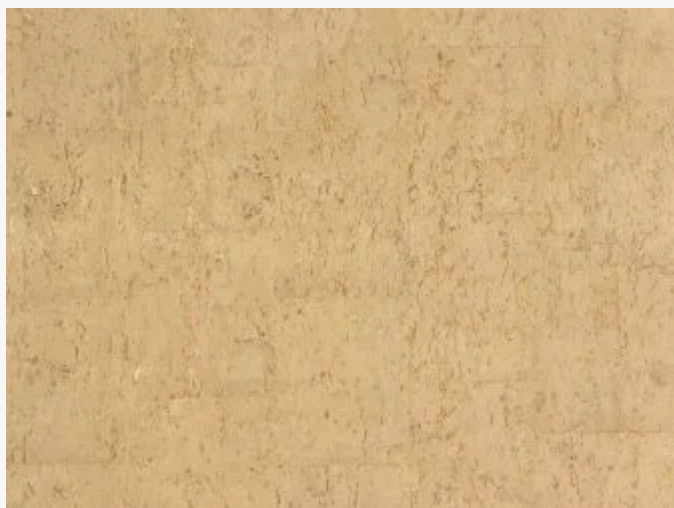

## FP417003 COUPOLE

Cork delicately applied by hand to a foil base, Coupole plays on rough-and-smooth contrasts. Depending on the color, this material can appear as natural wood or a precious jewel.

### FP417003 - Or

← Laize : 91,00 cm / 35,82 inch →

### Pierre Frey

<b>TYPE</b>	Small width printed wallpapers - Corks
<b>SALES UNIT</b>	Available per roll of 6,00 mts
<b>BACKING</b>	NON WOVEN
<b>COMPOSITION</b>	100 % Cork
<b>WIDTH</b>	91 cm / 35,82 inch
<b>REPEAT</b>	Half drop repeat
<b>WEIGHT</b>	202 gr / m <sup>2</sup>
<b>CARE</b>	
<b>TRIMMING</b>	Trimmed
<b>HANGING/REMOVING</b>	Paste the wall Strippable
<b>CERTIFICATIONS</b>	EUROCLASS C-s1,d0

### 3 Colors

FP417001  
Ivoire

FP417003  
Or

FP417004  
Bronze