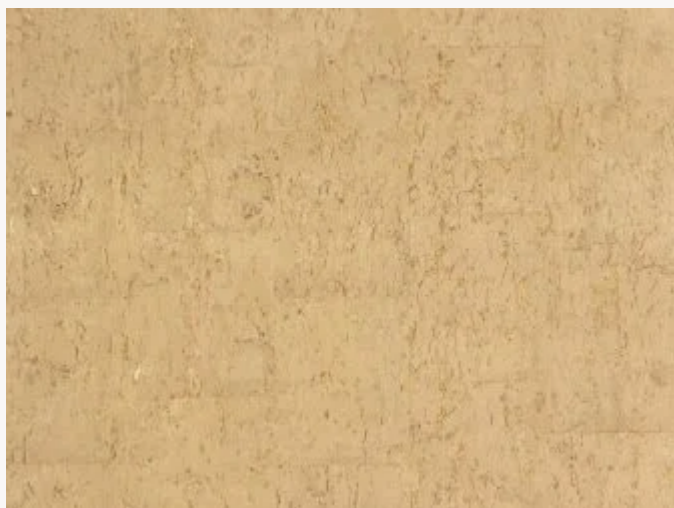

FP417003 COUPOLE

Cork delicately applied by hand to a foil base, Coupole plays on rough-and-smooth contrasts. Depending on the color, this material can appear as natural wood or a precious jewel.

FP417003 - Or

Laize : 91,00 cm / 35,82 inch

Pierre Frey

TYPE	Small width printed wallpapers - Corks
SALES UNIT	Available per roll of 6,00 mts
BACKING	NON WOVEN
COMPOSITION	100 % Cork
WIDTH	91 cm / 35,82 inch
REPEAT	Half drop repeat
WEIGHT	202 gr / m ²
CARE	
TRIMMING	Trimmed
HANGING/REMOVING	Paste the wall Strippable
CERTIFICATIONS	EUROCLASS C-s1,d0

3 Colors

FP417001
Ivoire

FP417003
Or

FP417004
Bronze