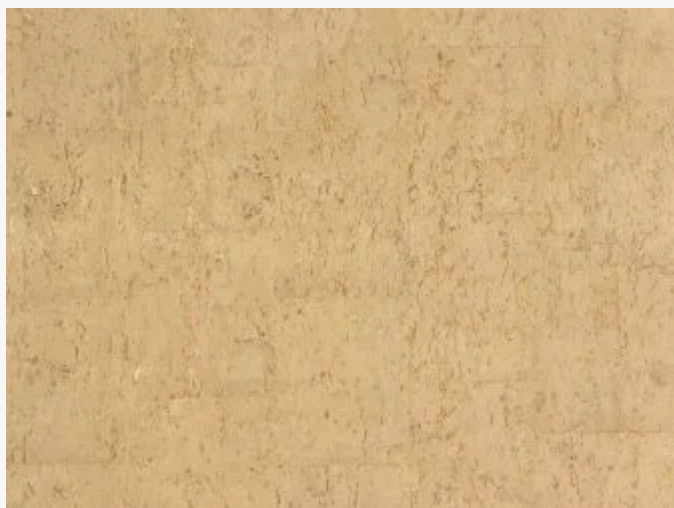

## FP417003 COUPOLE

Cork delicately applied by hand to a foil base, Coupole plays on rough-and-smooth contrasts. Depending on the color, this material can appear as natural wood or a precious jewel.

### FP417003 - Or

Laize : 91,00 cm / 35,82 inch

### Pierre Frey

<b>TYPE</b>	Small width printed wallpapers - Corks
<b>SALES UNIT</b>	Available per roll of 6,00 mts
<b>BACKING</b>	NON WOVEN
<b>COMPOSITION</b>	100 % Cork
<b>WIDTH</b>	91 cm / 35,82 inch
<b>REPEAT</b>	Half drop repeat
<b>WEIGHT</b>	202 gr / m <sup>2</sup>
<b>CARE</b>	
<b>TRIMMING</b>	Trimmed
<b>HANGING/REMOVING</b>	Paste the wall Strippable
<b>CERTIFICATIONS</b>	EUROCLASS C-s1,d0

## 3 Colors

FP417001  
Ivoire

FP417003  
Or

FP417004  
Bronze