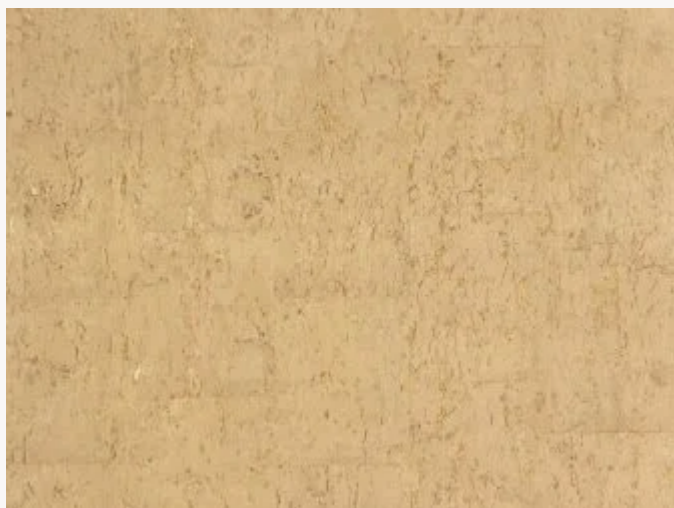

FP417003 COUPOLE

Cork delicately applied by hand to a foil base, Coupole plays on rough-and-smooth contrasts. Depending on the color, this material can appear as natural wood or a precious jewel.

FP417003 - Or

Laize : 91,00 cm / 35,82 inch

Pierre Frey

| | |
|-------------------------|---|
| TYPE | Small width printed wallpapers - Corks |
| SALES UNIT | Available per roll of 6,00 mts |
| BACKING | NON WOVEN |
| COMPOSITION | 100 % Cork |
| WIDTH | 91 cm / 35,82 inch |
| REPEAT | Half drop repeat |
| WEIGHT | 202 gr / m ² |
| CARE |  |
| TRIMMING | Trimmed |
| HANGING/REMOVING | Paste the wall Strippable |
| CERTIFICATIONS | EUROCLASS C-s1,d0 |

3 Colors

FP417001
Ivoire

FP417003
Or

FP417004
Bronze