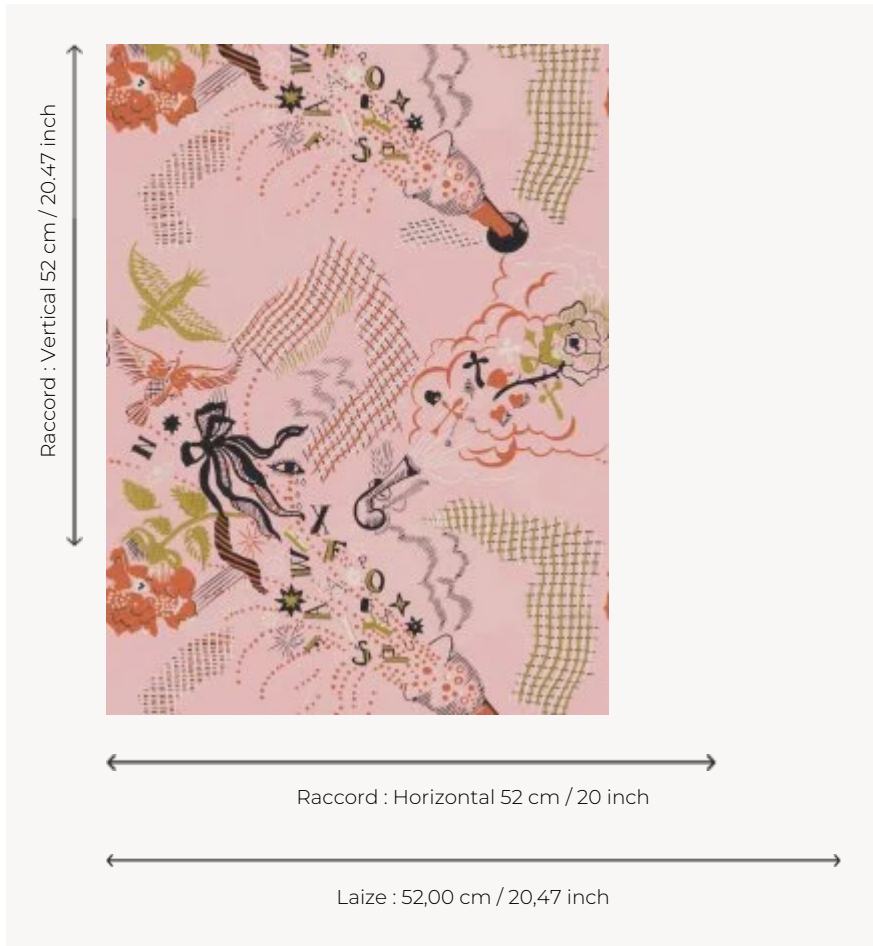

FP426001 CHAMPAGNE

Sparkling and spirited, this composition brings together disparate elements such as an eye, a bird, letters and flowers, giving the whole design a dreamlike vision. Printed on non-woven material, this faithful reproduction of a wallpaper created by Lurçat around 1925 is sold in trimmed rolls.

FP426001 - Rose

Pierre Frey

TYPE	Small width printed wallpapers
SALES UNIT	Available per roll of 10,05 mts
BACKING	NON WOVEN
COMPOSITION	100 % Non-woven
WIDTH	52 cm / 20,47 inch
REPEAT	H: 52 cm - 20,00 inch V: 52 cm - 20,47 inch Straight repeat
WEIGHT	185 gr / m ²
CARE	
TRIMMING	Trimmed
HANGING/REMOVING	Paste the wall Strippable
CERTIFICATIONS	EUROCLASS B-s1,d0 ASTM E84 Class A
NOTES	Good lightfastness
BOOK	F9979PPFREY9

1 Colors

FP426001
Rose