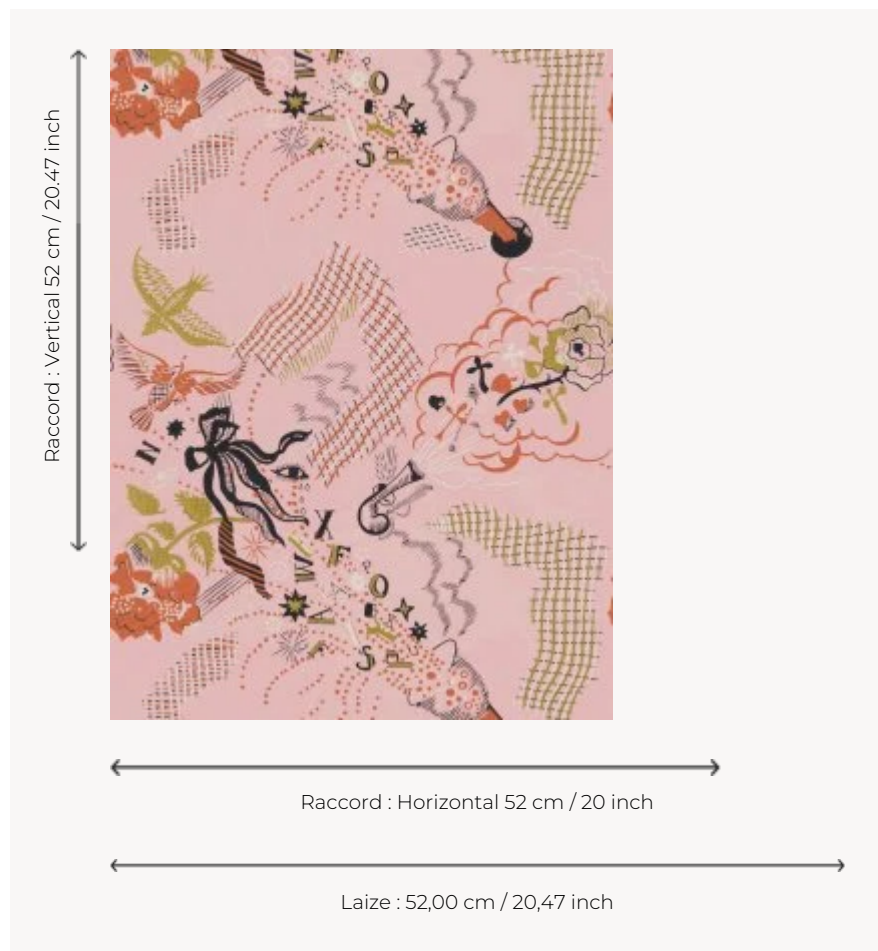

## FP426001 CHAMPAGNE

Sparkling and spirited, this composition brings together disparate elements such as an eye, a bird, letters and flowers, giving the whole design a dreamlike vision. Printed on non-woven material, this faithful reproduction of a wallpaper created by Lurçat around 1925 is sold in trimmed rolls.

### FP426001 - Rose

### Pierre Frey

<b>TYPE</b>	Small width printed wallpapers
<b>SALES UNIT</b>	Available per roll of 10,05 mts
<b>BACKING</b>	NON WOVEN
<b>COMPOSITION</b>	100 % Non-woven
<b>WIDTH</b>	52 cm / 20,47 inch
<b>REPEAT</b>	H: 52 cm - 20,00 inch V: 52 cm - 20,47 inch Straight repeat
<b>WEIGHT</b>	185 gr / m <sup>2</sup>
<b>CARE</b>	
<b>TRIMMING</b>	Trimmed
<b>HANGING/REMOVING</b>	Paste the wall Strippable
<b>CERTIFICATIONS</b>	EUROCLASS B-s1,d0 ASTM E84 Class A
<b>NOTES</b>	Good lightfastness
<b>BOOK</b>	F9979PPFREY9

# 1 Colors

FP426001  
Rose