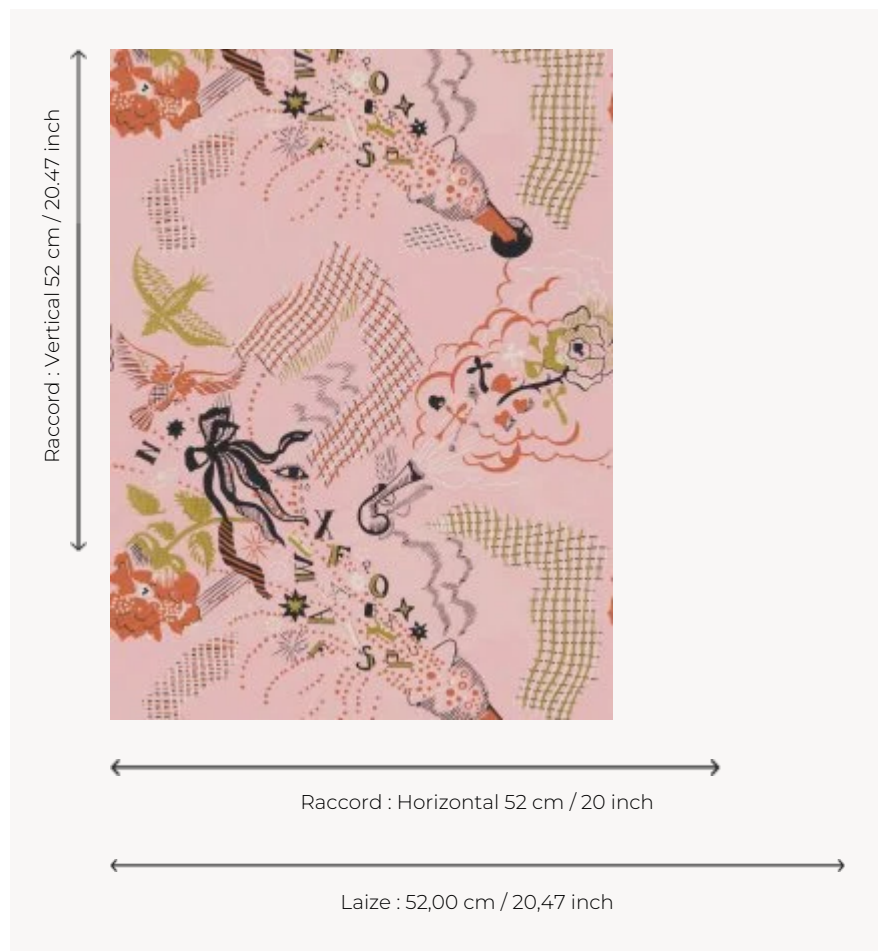

FP426001 CHAMPAGNE

Sparkling and spirited, this composition brings together disparate elements such as an eye, a bird, letters and flowers, giving the whole design a dreamlike vision. Printed on non-woven material, this faithful reproduction of a wallpaper created by Lurçat around 1925 is sold in trimmed rolls.

FP426001 - Rose

Pierre Frey

TYPE	Small width printed wallpapers
SALES UNIT	Available per roll of 10,05 mts
BACKING	NON WOVEN
COMPOSITION	100 % Non-woven
WIDTH	52 cm / 20,47 inch
REPEAT	H: 52 cm - 20,00 inch V: 52 cm - 20,47 inch Straight repeat
WEIGHT	185 gr / m ²
CARE	 
TRIMMING	Trimmed
HANGING/REMOVING	Paste the wall Strippable
CERTIFICATIONS	EUROCLASS B-s1,d0 ASTM E84 Class A
NOTES	Good lightfastness
BOOK	F9979PPFREY9

1 Colors

FP426001
Rose