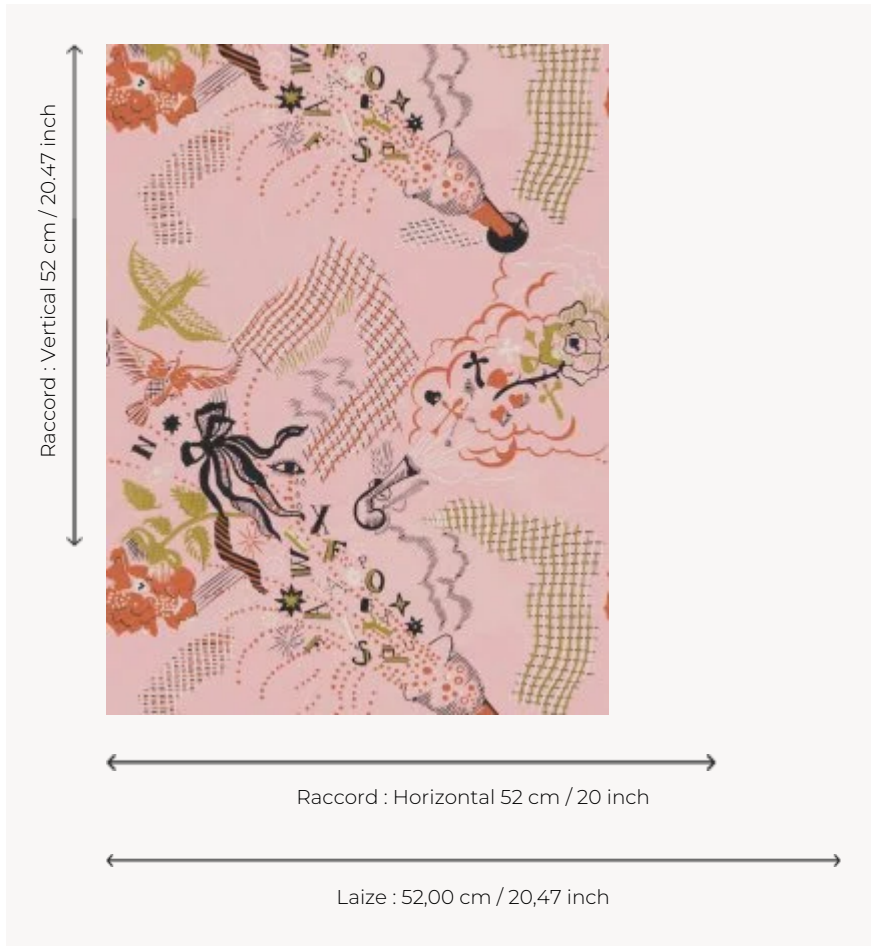

FP426001 CHAMPAGNE

Sparkling and spirited, this composition brings together disparate elements such as an eye, a bird, letters and flowers, giving the whole design a dreamlike vision. Printed on non-woven material, this faithful reproduction of a wallpaper created by Lurçat around 1925 is sold in trimmed rolls.

FP426001 - Rose

Pierre Frey

TYPE	Small width printed wallpapers
SALES UNIT	Available per roll of 10,05 mts
BACKING	NON WOVEN
COMPOSITION	100 % Non-woven
WIDTH	52 cm / 20,47 inch
REPEAT	H: 52 cm - 20,00 inch V: 52 cm - 20,47 inch Straight repeat
WEIGHT	185 gr / m ²
CARE	
TRIMMING	Trimmed
HANGING/REMOVING	Paste the wall Strippable
CERTIFICATIONS	EUROCLASS B-s1,d0 ASTM E84 Class A
NOTES	Good lightfastness
BOOK	F9979PPFREY9

1 Colors

FP426001
Rose