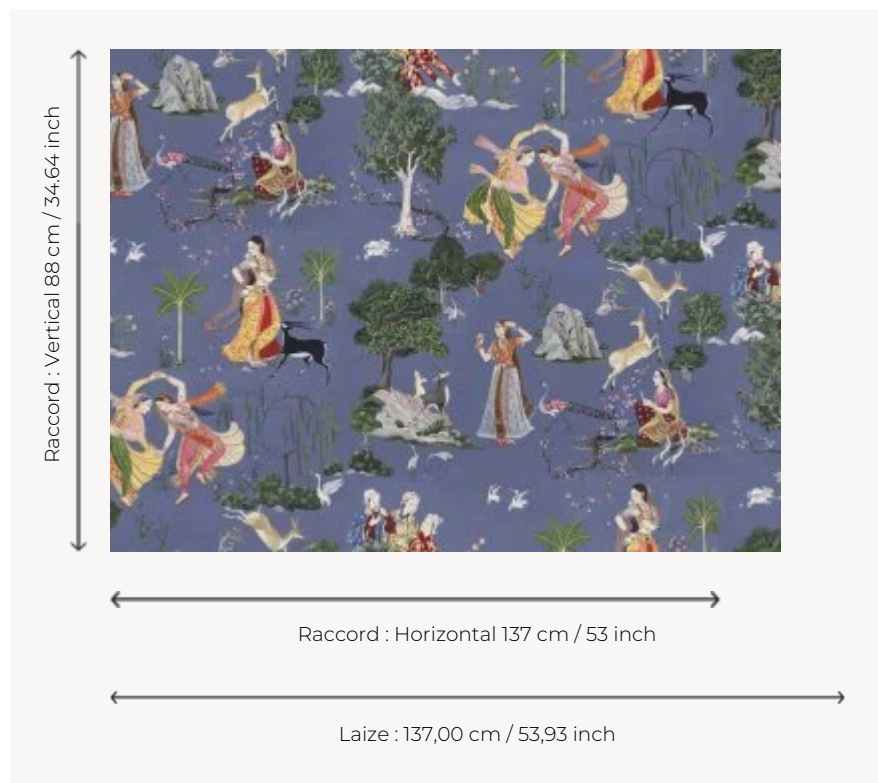

## FP429001 DIWALI

This wallpaper represents a celebration day in India. Under a blue sky, the festival of lights is in full swing. Festivities last for five days and highlight legends and traditions. Non-woven backing.  
This untrimmed wallpaper is sold by the meter.

### FP429001 - Nuit

### Pierre Frey

<b>TYPE</b>	Wide width printed wallpapers
<b>SALES UNIT</b>	Available per meter/yard
<b>BACKING</b>	NON WOVEN
<b>COMPOSITION</b>	100 % Non-woven
<b>WIDTH</b>	137 cm / 53,93 inch
<b>REPEAT</b>	H: 137 cm - 53,00 inch V: 88 cm - 34,64 inch Straight repeat
<b>WEIGHT</b>	147 gr / m <sup>2</sup>
<b>CARE</b>	
<b>TRIMMING</b>	Not trimmed
<b>HANGING/REMOVING</b>	Paste the wall Wet removable
<b>CERTIFICATIONS</b>	EUROCLASS B-s1,d0
<b>INFORMATION</b>	Use the trim & join marks during installation. Double-cut installation.
<b>BOOK</b>	F9979PPFREY9

# 1 Colors

FP429001

Nuit