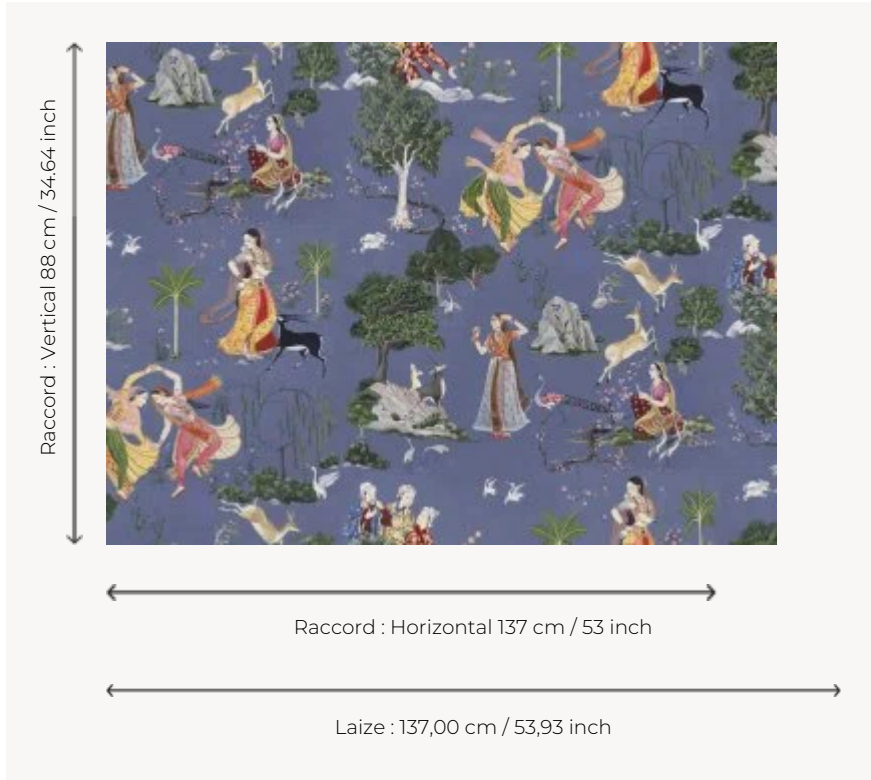

FP429001 DIWALI

This wallpaper represents a celebration day in India. Under a blue sky, the festival of lights is in full swing. Festivities last for five days and highlight legends and traditions. Non-woven backing.
This untrimmed wallpaper is sold by the meter.

FP429001 - Nuit

Pierre Frey

TYPE	Wide width printed wallpapers
SALES UNIT	Available per meter/yard
BACKING	NON WOVEN
COMPOSITION	100 % Non-woven
WIDTH	137 cm / 53,93 inch
REPEAT	H: 137 cm - 53,00 inch V: 88 cm - 34,64 inch Straight repeat
WEIGHT	147 gr / m ²
CARE	
TRIMMING	Not trimmed
HANGING/REMOVING	Paste the wall Wet removable
CERTIFICATIONS	EUROCLASS B-s1,d0
INFORMATION	Use the trim & join marks during installation. Double-cut installation.
BOOK	F9979PPFREY9

1 Colors

FP429001

Nuit