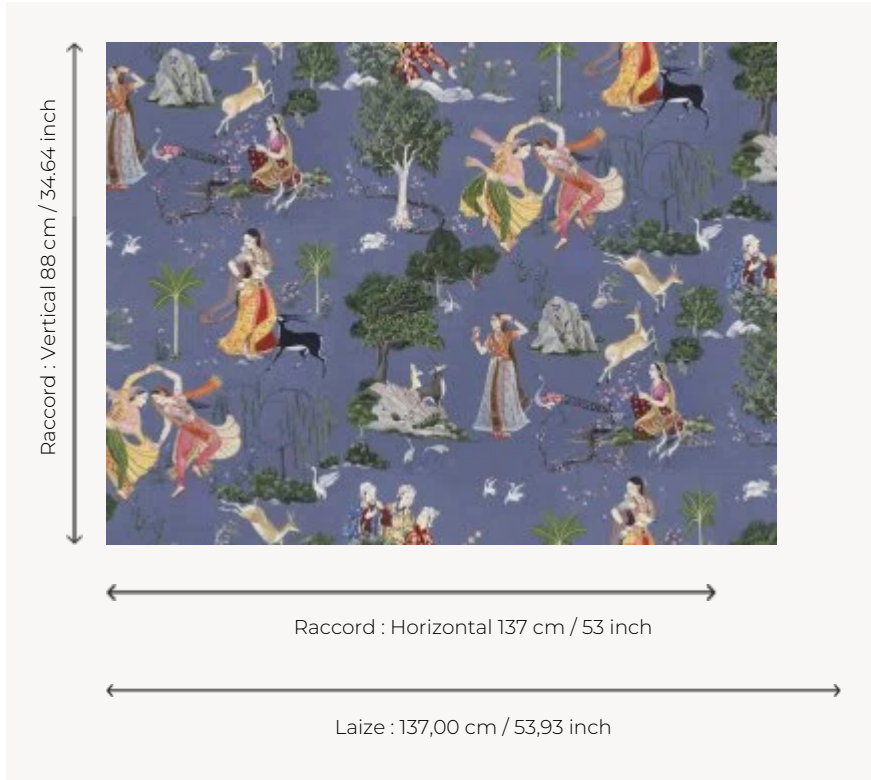

## FP429001 DIWALI

This wallpaper represents a celebration day in India. Under a blue sky, the festival of lights is in full swing. Festivities last for five days and highlight legends and traditions. Non-woven backing.  
This untrimmed wallpaper is sold by the meter.

### FP429001 - Nuit

### Pierre Frey

<b>TYPE</b>	Wide width printed wallpapers
<b>SALES UNIT</b>	Available per meter/yard
<b>BACKING</b>	NON WOVEN
<b>COMPOSITION</b>	100 % Non-woven
<b>WIDTH</b>	137 cm / 53,93 inch
<b>REPEAT</b>	H: 137 cm - 53,00 inch V: 88 cm - 34,64 inch Straight repeat
<b>WEIGHT</b>	147 gr / m <sup>2</sup>
<b>CARE</b>	
<b>TRIMMING</b>	Not trimmed
<b>HANGING/REMOVING</b>	Paste the wall Wet removable
<b>CERTIFICATIONS</b>	EUROCLASS B-s1,d0
<b>INFORMATION</b>	Use the trim & join marks during installation. Double-cut installation.
<b>BOOK</b>	F9979PPFREY9

# 1 Colors

FP429001

Nuit