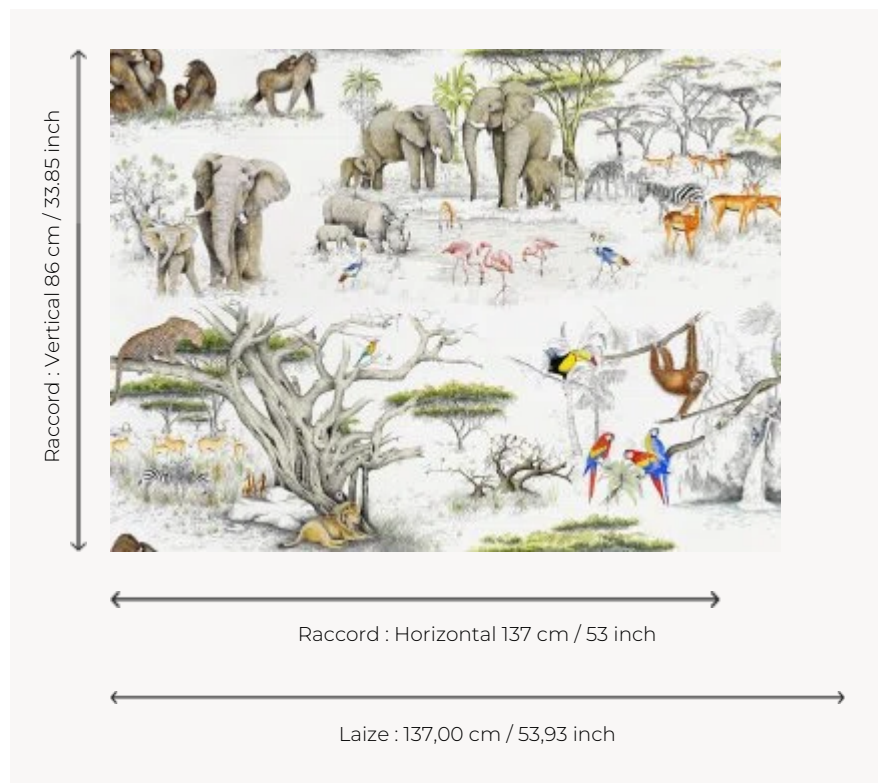

FP433001 MASAI MARA

Inspired by a nature reserve located in southwest Kenya, this design depicts a calm animal world where elephants, primates and parrots mingle peacefully. This untrimmed wallpaper is sold by the meter. Non-woven backing.

FP433001 - Original

Pierre Frey

TYPE	Wide width printed wallpapers
SALES UNIT	Available per meter/yard
BACKING	NON WOVEN
COMPOSITION	100 % Non-woven
WIDTH	137 cm / 53,93 inch
REPEAT	H: 137 cm - 53,00 inch V: 86 cm - 33,85 inch Half drop repeat
WEIGHT	147 gr / m ²
CARE	
TRIMMING	Not trimmed
HANGING/REMOVING	Paste the wall Wet removable
CERTIFICATIONS	EUROCLASS B-s1,d0
INFORMATION	Use the trim & join marks during installation. Double-cut installation.
BOOK	F9979PPFREY9