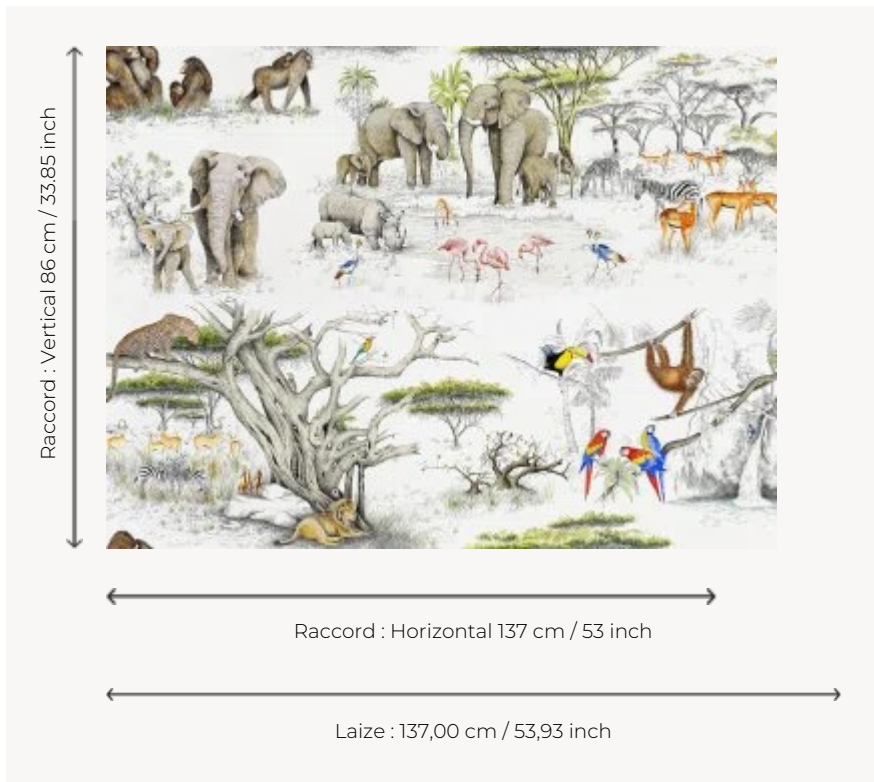

FP433001 MASAI MARA

Inspired by a nature reserve located in southwest Kenya, this design depicts a calm animal world where elephants, primates and parrots mingle peacefully. This untrimmed wallpaper is sold by the meter. Non-woven backing.

FP433001 - Original

Pierre Frey

| | |
|-------------------------|---|
| TYPE | Wide width printed wallpapers |
| SALES UNIT | Available per meter/yard |
| BACKING | NON WOVEN |
| COMPOSITION | 100 % Non-woven |
| WIDTH | 137 cm / 53,93 inch |
| REPEAT | H: 137 cm - 53,00 inch V: 86 cm - 33,85 inch Half drop repeat |
| WEIGHT | 147 gr / m ² |
| CARE |  |
| TRIMMING | Not trimmed |
| HANGING/REMOVING | Paste the wall Wet removable |
| CERTIFICATIONS | EUROCLASS B-s1,d0 |
| INFORMATION | Use the trim & join marks during installation. Double-cut installation. |
| BOOK | F9979PPFREY9 |