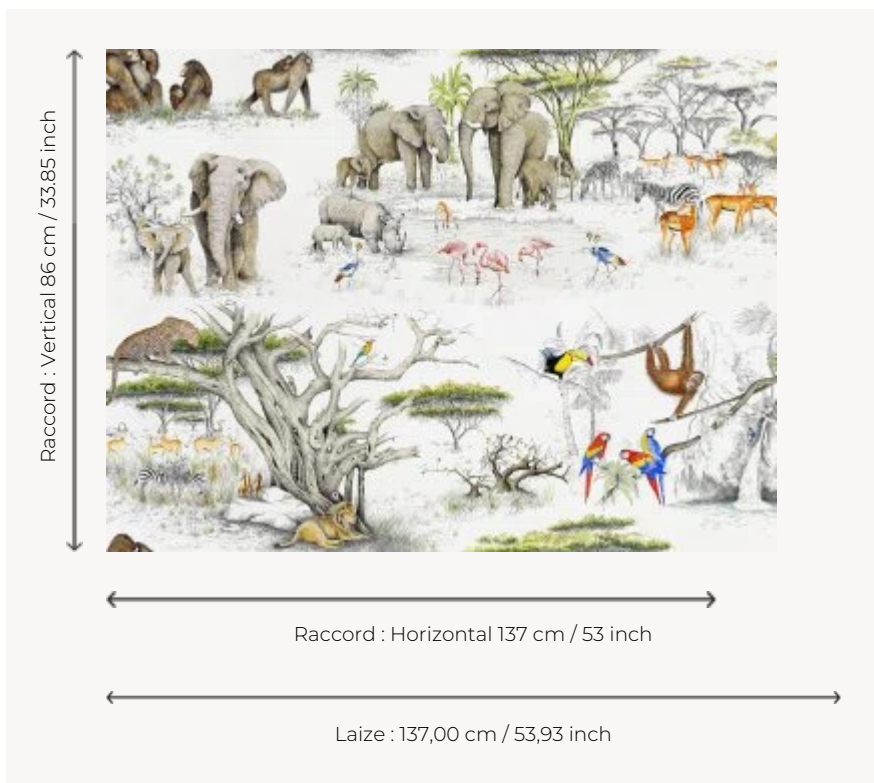

FP433001 MASAI MARA

Inspired by a nature reserve located in southwest Kenya, this design depicts a calm animal world where elephants, primates and parrots mingle peacefully. This untrimmed wallpaper is sold by the meter. Non-woven backing.

FP433001 - Original

Pierre Frey

TYPE	Wide width printed wallpapers
SALES UNIT	Available per meter/yard
BACKING	NON WOVEN
COMPOSITION	100 % Non-woven
WIDTH	137 cm / 53,93 inch
REPEAT	H: 137 cm - 53,00 inch V: 86 cm - 33,85 inch Half drop repeat
WEIGHT	147 gr / m ²
CARE	
TRIMMING	Not trimmed
HANGING/REMOVING	Paste the wall Wet removable
CERTIFICATIONS	EUROCLASS B-s1,d0
INFORMATION	Use the trim & join marks during installation. Double-cut installation.
BOOK	F9979PPFREY9