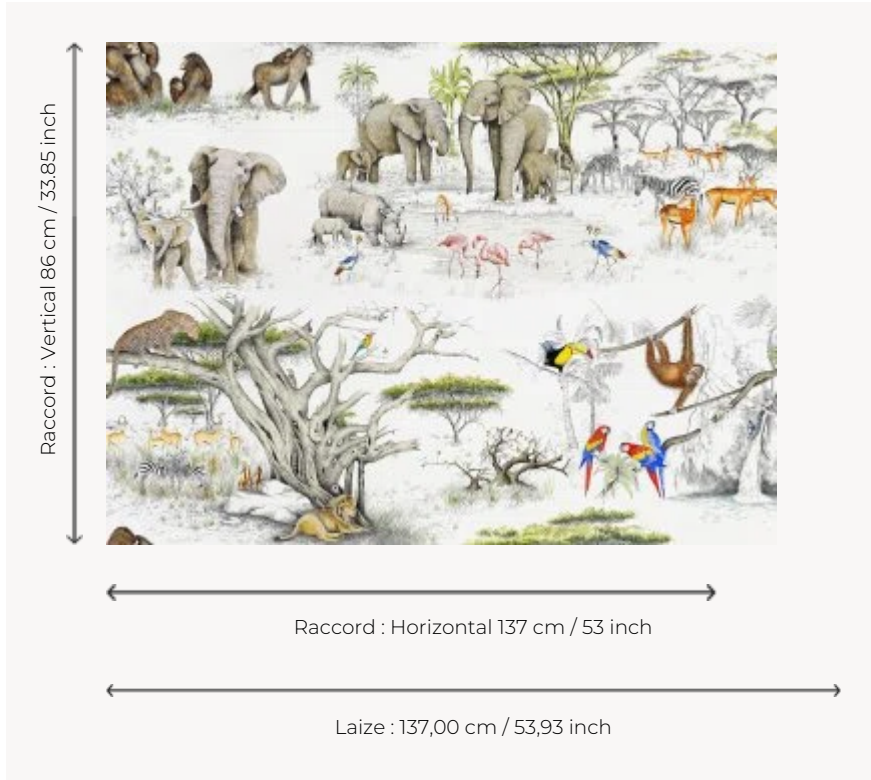

## FP433001 MASAI MARA

Inspired by a nature reserve located in southwest Kenya, this design depicts a calm animal world where elephants, primates and parrots mingle peacefully. This untrimmed wallpaper is sold by the meter. Non-woven backing.

### Pierre Frey

<b>TYPE</b>	Wide width printed wallpapers
<b>SALES UNIT</b>	Available per meter/yard
<b>BACKING</b>	NON WOVEN
<b>COMPOSITION</b>	100 % Non-woven
<b>WIDTH</b>	137 cm / 53,93 inch
<b>REPEAT</b>	H: 137 cm - 53,00 inch V: 86 cm - 33,85 inch Half drop repeat
<b>WEIGHT</b>	147 gr / m <sup>2</sup>
<b>CARE</b>	
<b>TRIMMING</b>	Not trimmed
<b>HANGING/REMOVING</b>	Paste the wall Wet removable
<b>CERTIFICATIONS</b>	EUROCLASS B-s1,d0
<b>INFORMATION</b>	Use the trim & join marks during installation. Double-cut installation.