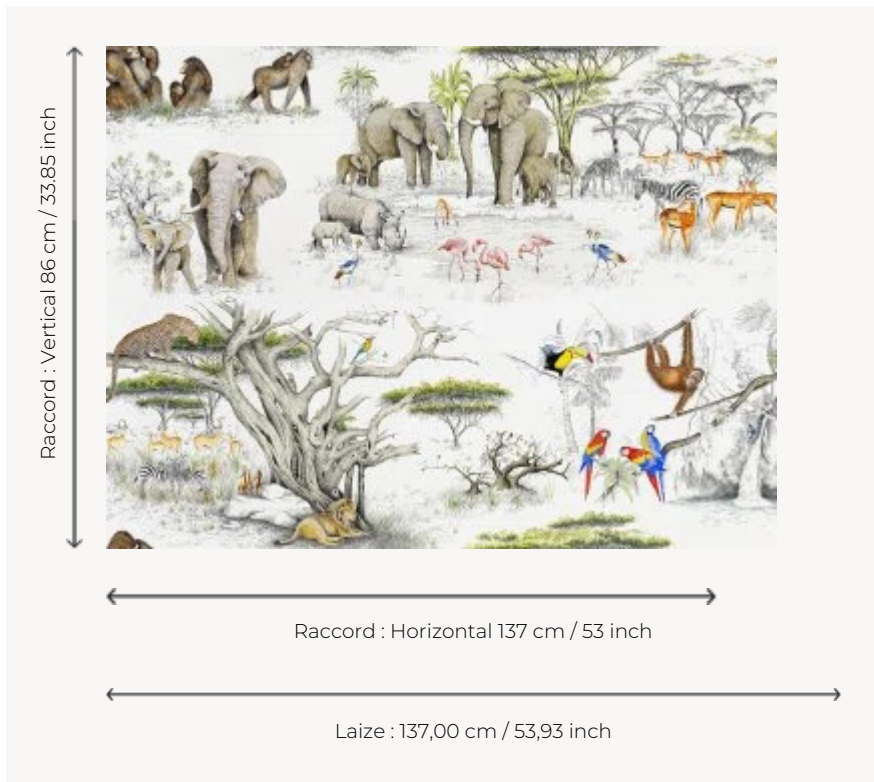

FP433001 MASAI MARA

Inspired by a nature reserve located in southwest Kenya, this design depicts a calm animal world where elephants, primates and parrots mingle peacefully. This untrimmed wallpaper is sold by the meter. Non-woven backing.

FP433001 - Original

Pierre Frey

TYPE	Wide width printed wallpapers
SALES UNIT	Available per meter/yard
BACKING	NON WOVEN
COMPOSITION	100 % Non-woven
WIDTH	137 cm / 53,93 inch
REPEAT	H: 137 cm - 53,00 inch V: 86 cm - 33,85 inch Half drop repeat
WEIGHT	147 gr / m ²
CARE	
TRIMMING	Not trimmed
HANGING/REMOVING	Paste the wall Wet removable
CERTIFICATIONS	EUROCLASS B-s1,d0
INFORMATION	Use the trim & join marks during installation. Double-cut installation.
BOOK	F9979PPFREY9