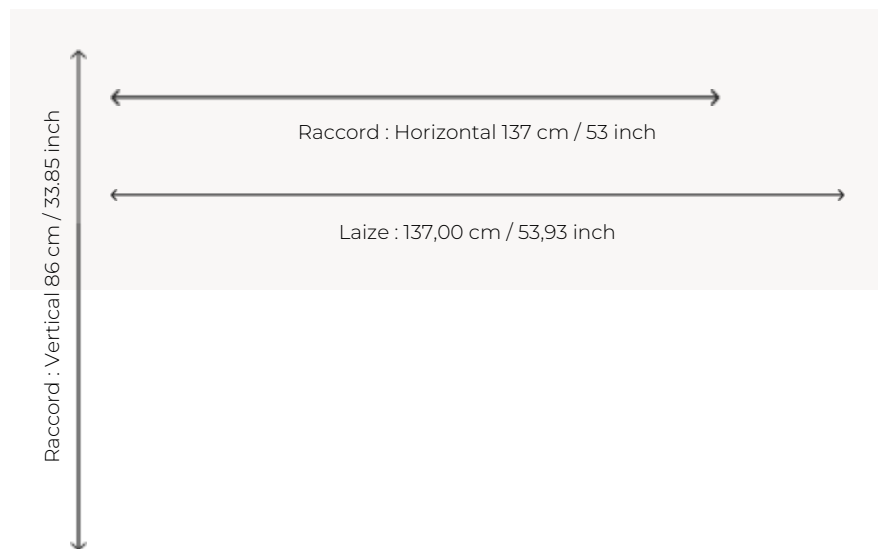

FP433002 -

Pierre Frey

TYPE	Wide width printed wallpapers
SALES UNIT	Available per meter/yard
BACKING	NON WOVEN
COMPOSITION	100 % Non-woven
WIDTH	137 cm / 53,93 inch
REPEAT	H: 137 cm - 53,00 inch V: 86 cm - 33,85 inch Half drop repeat
WEIGHT	147 gr / m ²
CARE	
TRIMMING	Not trimmed
HANGING/REMOVING	Paste the wall Wet removable
CERTIFICATIONS	EUROCLASS B-s1,d0
INFORMATION	Use the trim & join marks during installation. Double-cut installation.
BOOK	F9979PPFREY9

2 Colors

FP433001
Original

FP433002