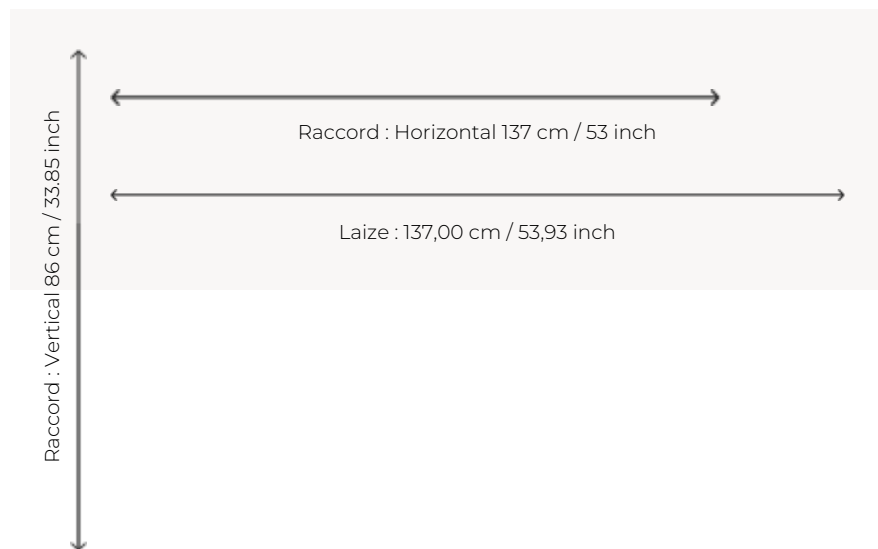

### Pierre Frey

<b>TYPE</b>	Wide width printed wallpapers
<b>SALES UNIT</b>	Available per meter/yard
<b>BACKING</b>	NON WOVEN
<b>COMPOSITION</b>	100 % Non-woven
<b>WIDTH</b>	137 cm / 53,93 inch
<b>REPEAT</b>	H: 137 cm - 53,00 inch V: 86 cm - 33,85 inch Half drop repeat
<b>WEIGHT</b>	147 gr / m <sup>2</sup>
<b>CARE</b>	
<b>TRIMMING</b>	Not trimmed
<b>HANGING/REMOVING</b>	Paste the wall Wet removable
<b>CERTIFICATIONS</b>	EUROCLASS B-s1,d0
<b>INFORMATION</b>	Use the trim & join marks during installation. Double-cut installation.