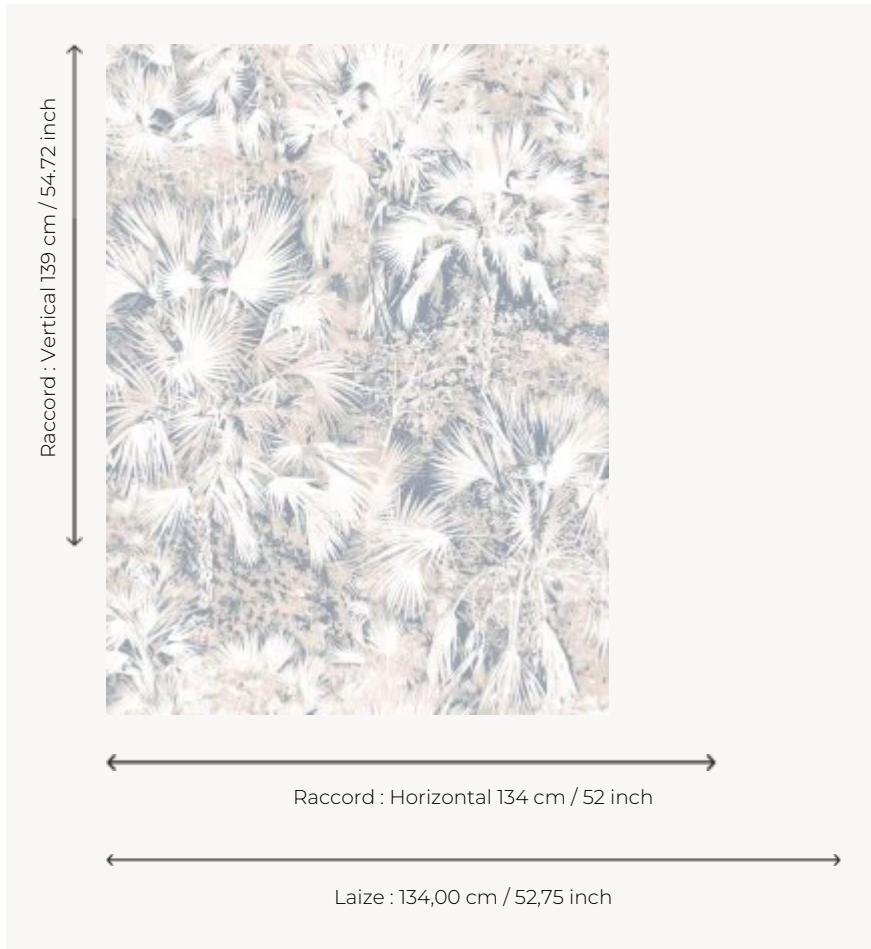

FP436001 VUE D'EN HAUT

"Vue d'en Haut" is a painting inspired by the aerial photograph of a tropical forest. This untrimmed wallpaper is sold by the meter. Non-woven backing.

FP436001 - Beige

Pierre Frey

TYPE	Wide width printed wallpapers
SALES UNIT	Available per meter/yard
BACKING	NON WOVEN
COMPOSITION	100 % Non-woven
WIDTH	134 cm / 52,75 inch
REPEAT	H: 134 cm - 52,00 inch V: 139 cm - 54,72 inch Straight repeat
WEIGHT	185 gr / m ²
CARE	
TRIMMING	Not trimmed
HANGING/REMOVING	Paste the wall Strippable
CERTIFICATIONS	EUROCLASS B-s1,d0 ASTM E84 Class A
NOTES	Good lightfastness
INFORMATION	Use the trim & join marks during installation. Double-cut installation.
BOOK	F9979PPFREY9

2 Colors

FP436001
Beige

FP436002
Vert