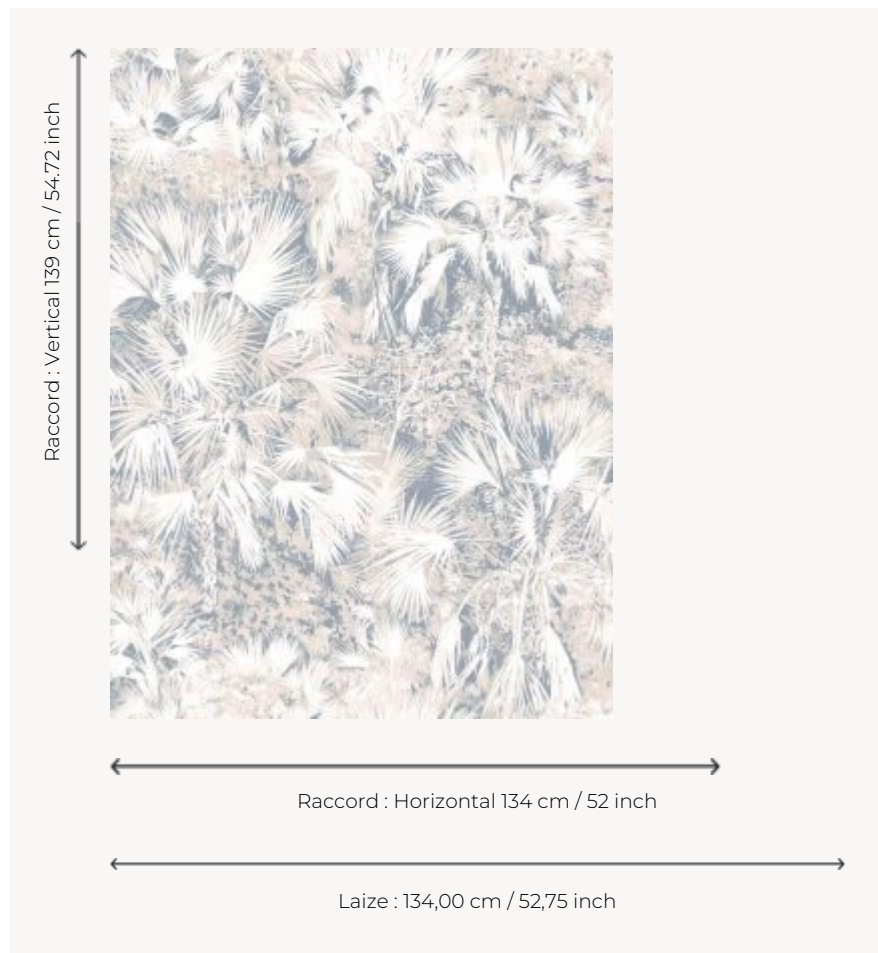

FP436001 VUE D'EN HAUT

"Vue d'en Haut" is a painting inspired by the aerial photograph of a tropical forest. This untrimmed wallpaper is sold by the meter. Non-woven backing.

FP436001 - Beige

Pierre Frey

TYPE	Wide width printed wallpapers
SALES UNIT	Available per meter/yard
BACKING	NON WOVEN
COMPOSITION	100 % Non-woven
WIDTH	134 cm / 52,75 inch
REPEAT	H: 134 cm - 52,00 inch V: 139 cm - 54,72 inch Straight repeat
WEIGHT	185 gr / m ²
CARE	
TRIMMING	Not trimmed
HANGING/REMOVING	Paste the wall Strippable
CERTIFICATIONS	EUROCLASS B-s1,d0 ASTM E84 Class A
NOTES	Good lightfastness
INFORMATION	Use the trim & join marks during installation. Double-cut installation.
BOOK	F9979PPFREY9

2 Colors

FP436001
Beige

FP436002
Vert