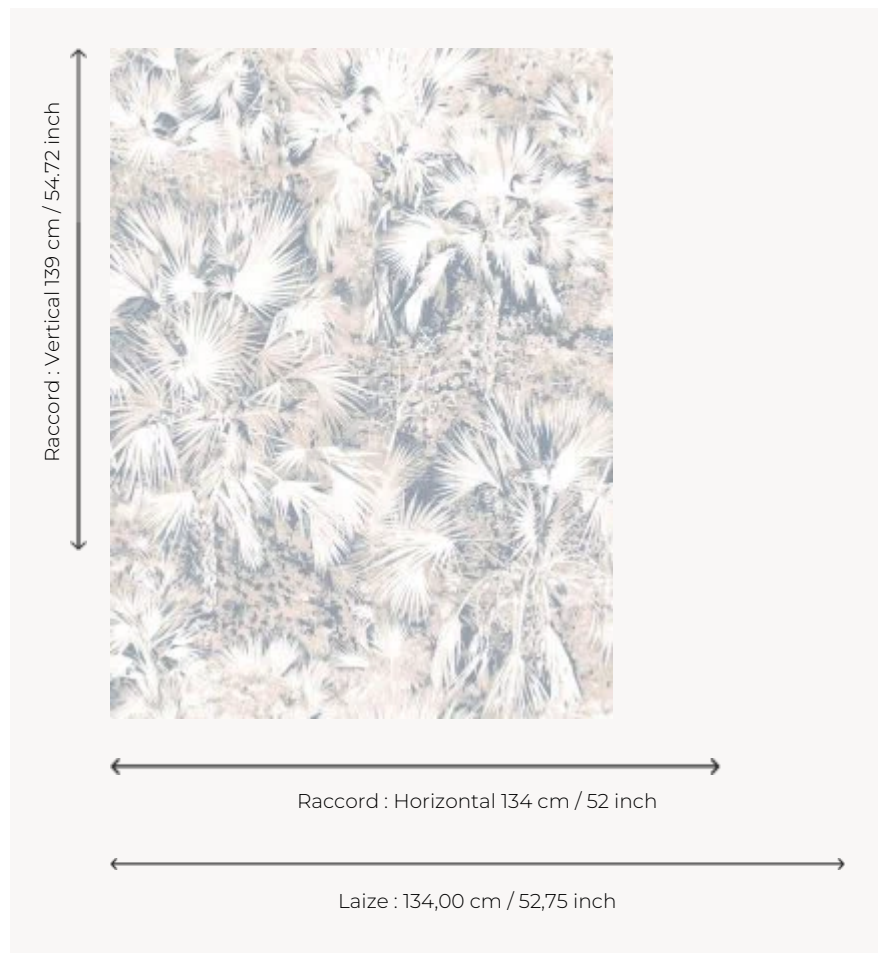

FP436001 VUE D'EN HAUT

"Vue d'en Haut" is a painting inspired by the aerial photograph of a tropical forest. This untrimmed wallpaper is sold by the meter. Non-woven backing.

FP436001 - Beige

Pierre Frey

TYPE	Wide width printed wallpapers
SALES UNIT	Available per meter/yard
BACKING	NON WOVEN
COMPOSITION	100 % Non-woven
WIDTH	134 cm / 52,75 inch
REPEAT	H: 134 cm - 52,00 inch V: 139 cm - 54,72 inch Straight repeat
WEIGHT	185 gr / m ²
CARE	
TRIMMING	Not trimmed
HANGING/REMOVING	Paste the wall Strippable
CERTIFICATIONS	EUROCLASS B-s1,d0 ASTM E84 Class A
NOTES	Good lightfastness
INFORMATION	Use the trim & join marks during installation. Double-cut installation.
BOOK	F9979PPFREY9

2 Colors

FP436001
Beige

FP436002
Vert