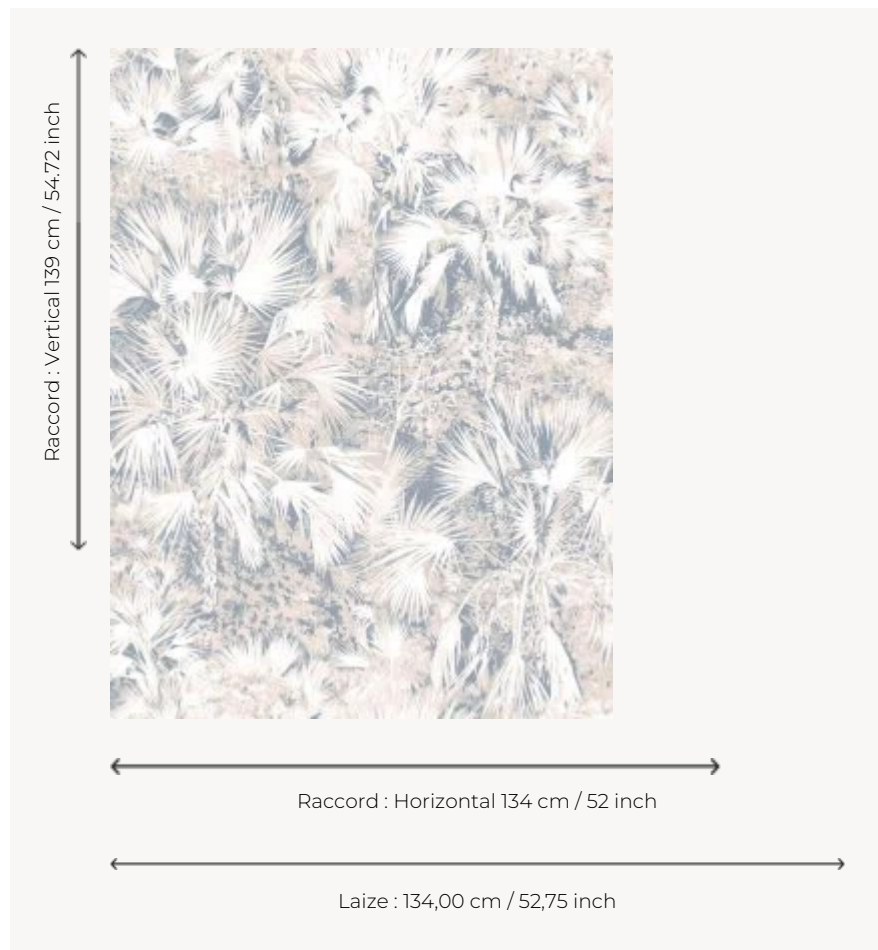

## FP436001 VUE D'EN HAUT

"Vue d'en Haut" is a painting inspired by the aerial photograph of a tropical forest. This untrimmed wallpaper is sold by the meter. Non-woven backing.

### FP436001 - Beige

### Pierre Frey

<b>TYPE</b>	Wide width printed wallpapers
<b>SALES UNIT</b>	Available per meter/yard
<b>BACKING</b>	NON WOVEN
<b>COMPOSITION</b>	100 % Non-woven
<b>WIDTH</b>	134 cm / 52,75 inch
<b>REPEAT</b>	H: 134 cm - 52,00 inch V: 139 cm - 54,72 inch Straight repeat
<b>WEIGHT</b>	185 gr / m <sup>2</sup>
<b>CARE</b>	
<b>TRIMMING</b>	Not trimmed
<b>HANGING/REMOVING</b>	Paste the wall Strippable
<b>CERTIFICATIONS</b>	EUROCLASS B-s1,d0 ASTM E84 Class A
<b>NOTES</b>	Good lightfastness
<b>INFORMATION</b>	Use the trim & join marks during installation. Double-cut installation.
<b>BOOK</b>	F9979PPFREY9

## 2 Colors

FP436001  
Beige

FP436002  
Vert