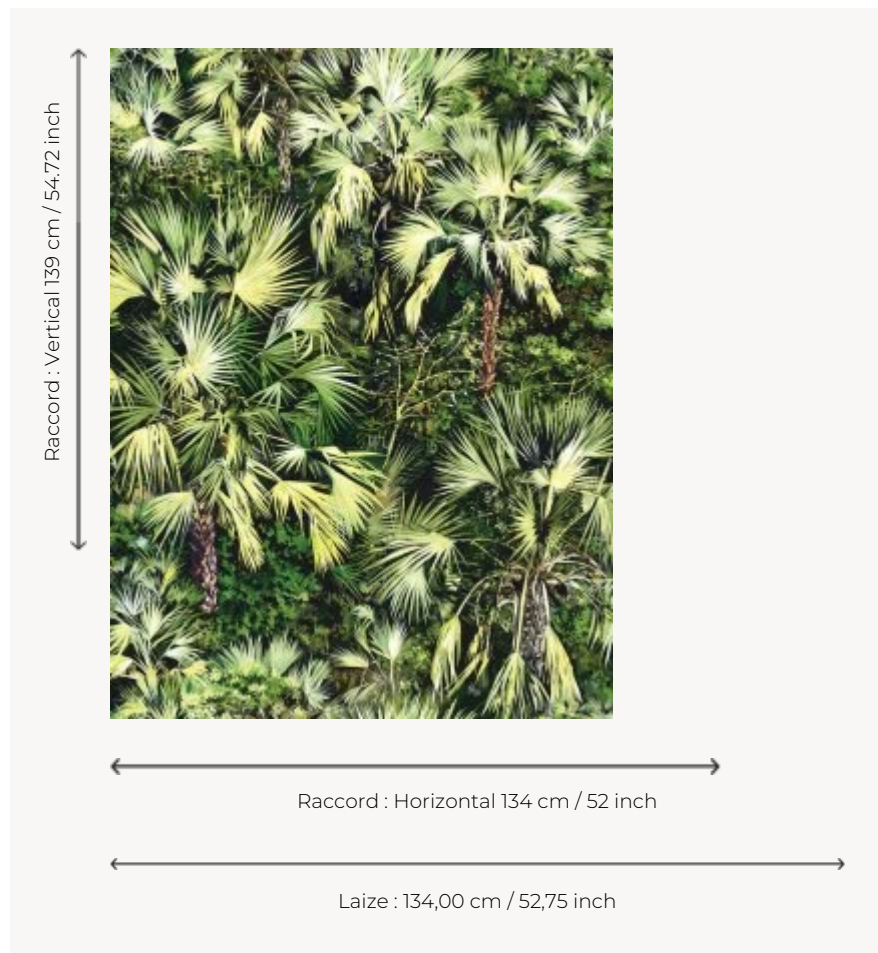

FP436002 VUE D'EN HAUT

"Vue d'en Haut" is a painting inspired by the aerial photograph of a tropical forest. This untrimmed wallpaper is sold by the meter. Non-woven backing.

FP436002 - Vert

Pierre Frey

TYPE	Wide width printed wallpapers
SALES UNIT	Available per meter/yard
BACKING	NON WOVEN
COMPOSITION	100 % Non-woven
WIDTH	134 cm / 52,75 inch
REPEAT	H: 134 cm - 52,00 inch V: 139 cm - 54,72 inch Straight repeat
WEIGHT	185 gr / m ²
CARE	
TRIMMING	Not trimmed
HANGING/REMOVING	Paste the wall Strippable
CERTIFICATIONS	EUROCLASS B-s1,d0 ASTM E84 Class A
NOTES	Good lightfastness
INFORMATION	Use the trim & join marks during installation. Double-cut installation.
BOOK	F9979PPFREY9

1 Colors

FP436002

Vert