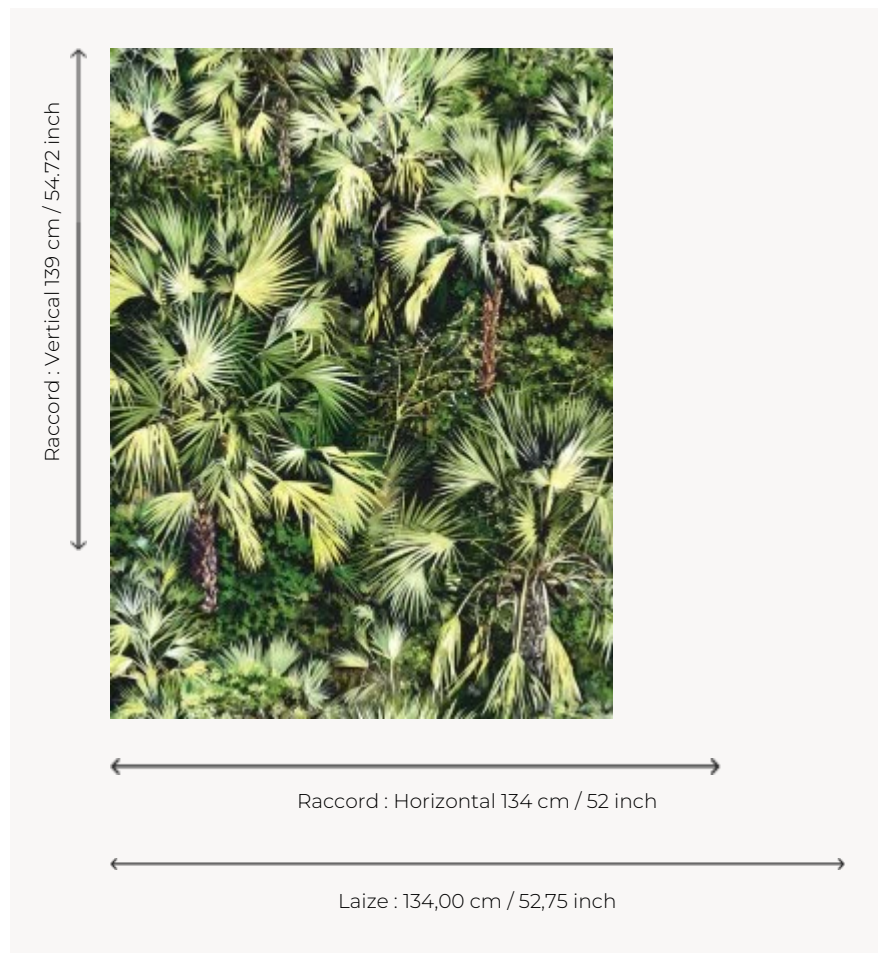

## FP436002 VUE D'EN HAUT

"Vue d'en Haut" is a painting inspired by the aerial photograph of a tropical forest. This untrimmed wallpaper is sold by the meter. Non-woven backing.

### FP436002 - Vert

### Pierre Frey

<b>TYPE</b>	Wide width printed wallpapers
<b>SALES UNIT</b>	Available per meter/yard
<b>BACKING</b>	NON WOVEN
<b>COMPOSITION</b>	100 % Non-woven
<b>WIDTH</b>	134 cm / 52,75 inch
<b>REPEAT</b>	H: 134 cm - 52,00 inch V: 139 cm - 54,72 inch Straight repeat
<b>WEIGHT</b>	185 gr / m <sup>2</sup>
<b>CARE</b>	
<b>TRIMMING</b>	Not trimmed
<b>HANGING/REMOVING</b>	Paste the wall Strippable
<b>CERTIFICATIONS</b>	EUROCLASS B-s1,d0 ASTM E84 Class A
<b>NOTES</b>	Good lightfastness
<b>INFORMATION</b>	Use the trim & join marks during installation. Double-cut installation.
<b>BOOK</b>	F9979PPFREY9

## 2 Colors

FP436001  
Beige

FP436002  
Vert