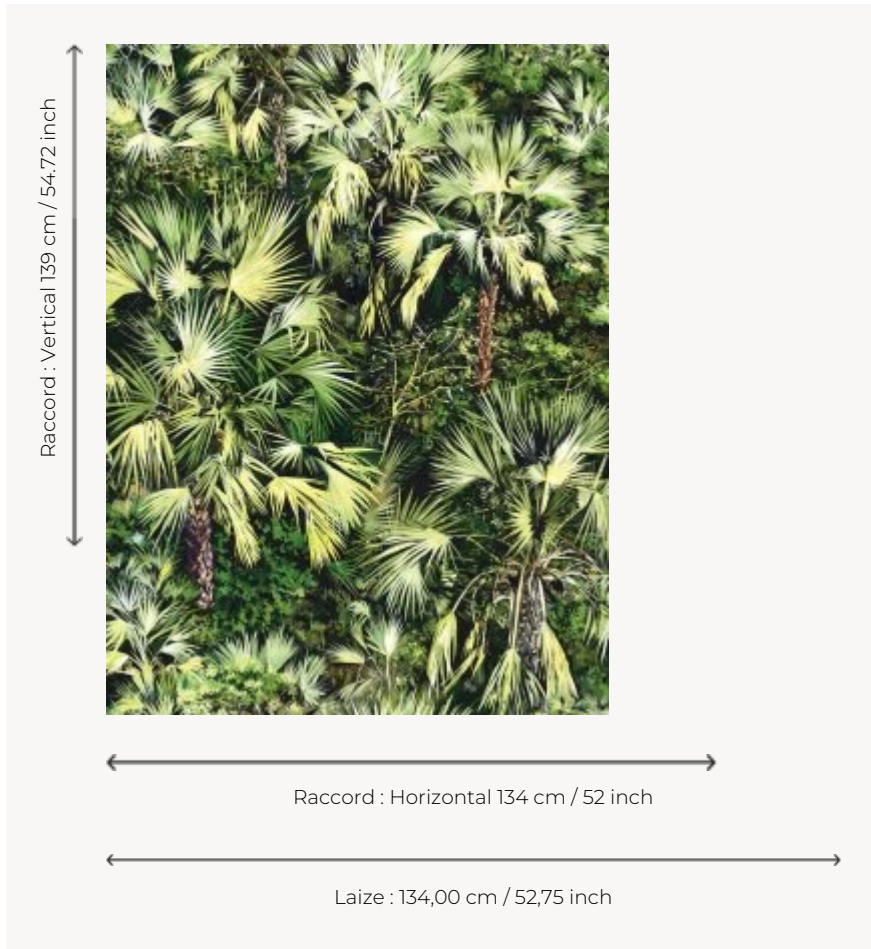

FP436002 VUE D'EN HAUT

"Vue d'en Haut" is a painting inspired by the aerial photograph of a tropical forest. This untrimmed wallpaper is sold by the meter. Non-woven backing.

FP436002 - Vert

Pierre Frey

TYPE	Wide width printed wallpapers
SALES UNIT	Available per meter/yard
BACKING	NON WOVEN
COMPOSITION	100 % Non-woven
WIDTH	134 cm / 52,75 inch
REPEAT	H: 134 cm - 52,00 inch V: 139 cm - 54,72 inch Straight repeat
WEIGHT	185 gr / m ²
CARE	
TRIMMING	Not trimmed
HANGING/REMOVING	Paste the wall Strippable
CERTIFICATIONS	EUROCLASS B-s1,d0 ASTM E84 Class A
NOTES	Good lightfastness
INFORMATION	Use the trim & join marks during installation. Double-cut installation.
BOOK	F9979PPFREY9

2 Colors

FP436001
Beige

FP436002
Vert