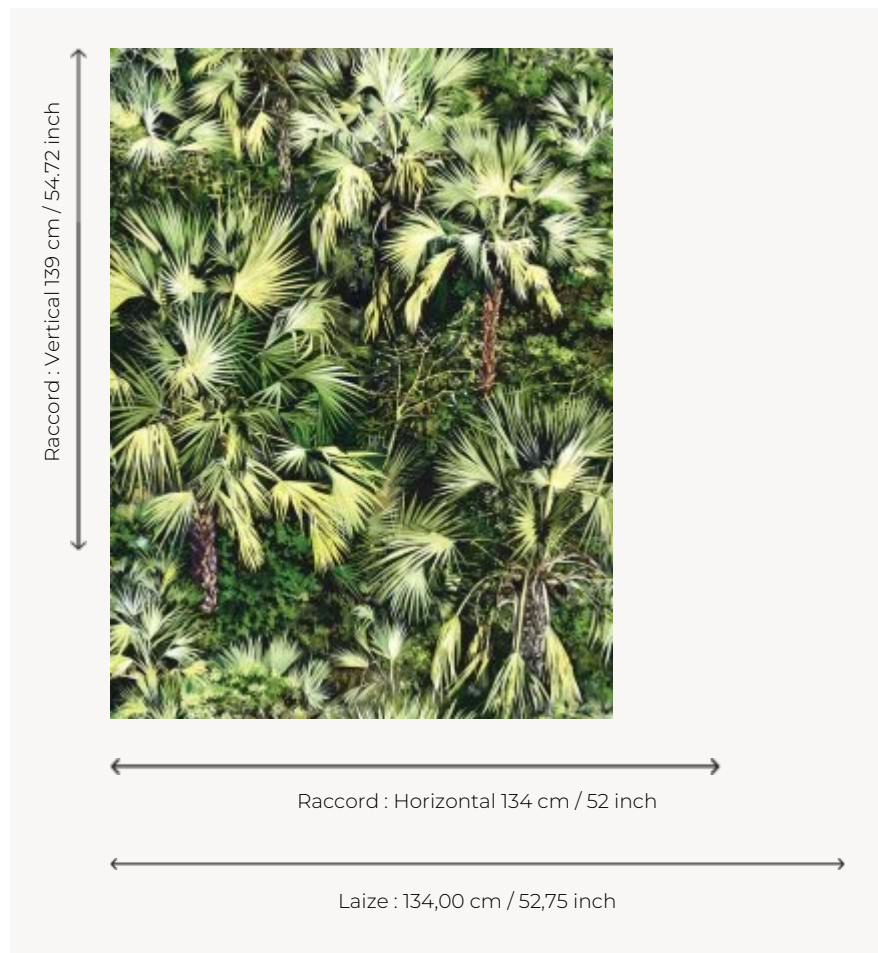

FP436002 VUE D'EN HAUT

"Vue d'en Haut" is a painting inspired by the aerial photograph of a tropical forest. This untrimmed wallpaper is sold by the meter. Non-woven backing.

FP436002 - Vert

Pierre Frey

TYPE	Wide width printed wallpapers
SALES UNIT	Available per meter/yard
BACKING	NON WOVEN
COMPOSITION	100 % Non-woven
WIDTH	134 cm / 52,75 inch
REPEAT	H: 134 cm - 52,00 inch V: 139 cm - 54,72 inch Straight repeat
WEIGHT	185 gr / m ²
CARE	
TRIMMING	Not trimmed
HANGING/REMOVING	Paste the wall Strippable
CERTIFICATIONS	EUROCLASS B-s1,d0 ASTM E84 Class A
NOTES	Good lightfastness
INFORMATION	Use the trim & join marks during installation. Double-cut installation.
BOOK	F9979PPFREY9

1 Colors

FP436002
Vert