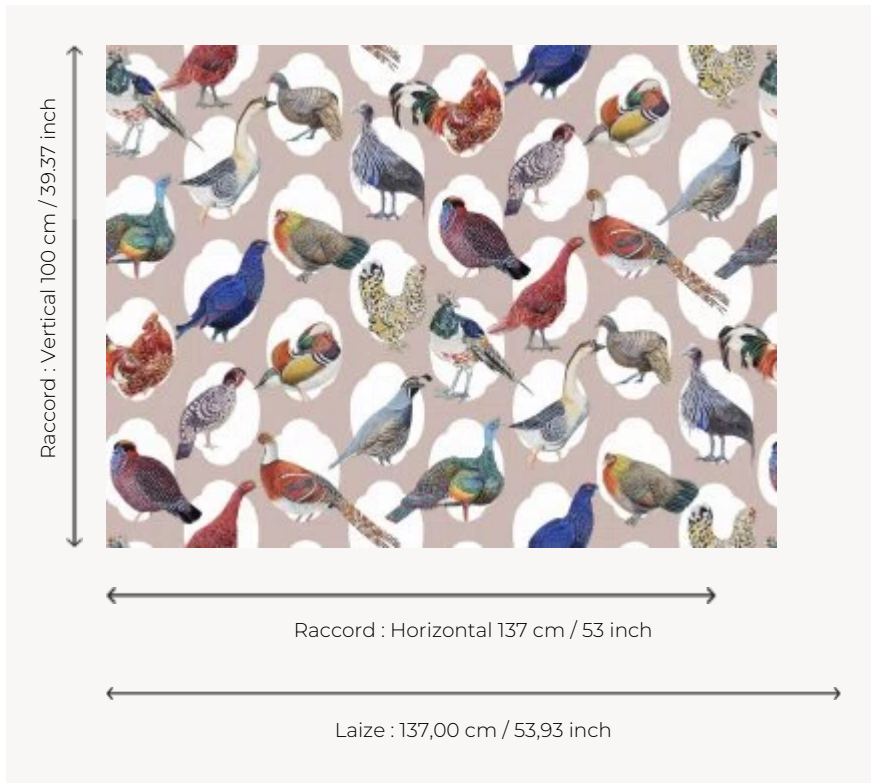

FP437001 HAUTE COUR

Fluttering plumages, silky gowns and coats, foliage colored in purple, ultramarine, cyan and emerald: nothing is too sumptuous for our gallinacean friends, dressed in their most beautiful finery! They touch up their powder, ruffle their feathers and crowd ahead like celebrities from a joyously enthusiastic Jet Set.

FP437001 - Multicolore

Pierre Frey

TYPE	Wide width printed wallpapers
SALES UNIT	Available per meter/yard
BACKING	NON WOVEN
COMPOSITION	100 % Non-woven
WIDTH	137 cm / 53,93 inch
REPEAT	H: 137 cm - 53,00 inch V: 100 cm - 39,37 inch Straight repeat
WEIGHT	185 gr / m ²
CARE	
TRIMMING	Not trimmed
HANGING/REMOVING	Paste the wall Strippable
CERTIFICATIONS	EUROCLASS B-s1,d0 ASTM E84 Class A
NOTES	Good lightfastness
INFORMATION	Use the trim & join marks during installation. Double-cut installation.
BOOK	F9979PPFREY9