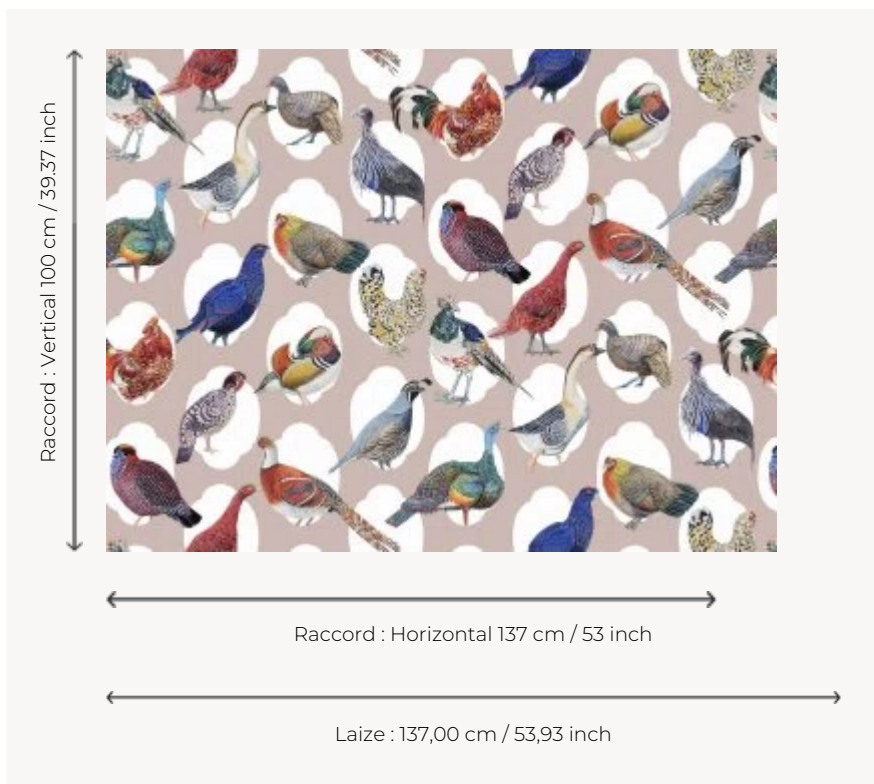

## FP437001 HAUTE COUR

Fluttering plumages, silky gowns and coats, foliage colored in purple, ultramarine, cyan and emerald: nothing is too sumptuous for our gallinacean friends, dressed in their most beautiful finery! They touch up their powder, ruffle their feathers and crowd ahead like celebrities from a joyously enthusiastic Jet Set.

### FP437001 - Multicolore

### Pierre Frey

<b>TYPE</b>	Wide width printed wallpapers
<b>SALES UNIT</b>	Available per meter/yard
<b>BACKING</b>	NON WOVEN
<b>COMPOSITION</b>	100 % Non-woven
<b>WIDTH</b>	137 cm / 53,93 inch
<b>REPEAT</b>	H: 137 cm - 53,00 inch V: 100 cm - 39,37 inch Straight repeat
<b>WEIGHT</b>	185 gr / m <sup>2</sup>
<b>CARE</b>	
<b>TRIMMING</b>	Not trimmed
<b>HANGING/REMOVING</b>	Paste the wall Strippable
<b>CERTIFICATIONS</b>	EUROCLASS B-s1,d0 ASTM E84 Class A
<b>NOTES</b>	Good lightfastness
<b>INFORMATION</b>	Use the trim & join marks during installation. Double-cut installation.
<b>BOOK</b>	F9979PPFREY9