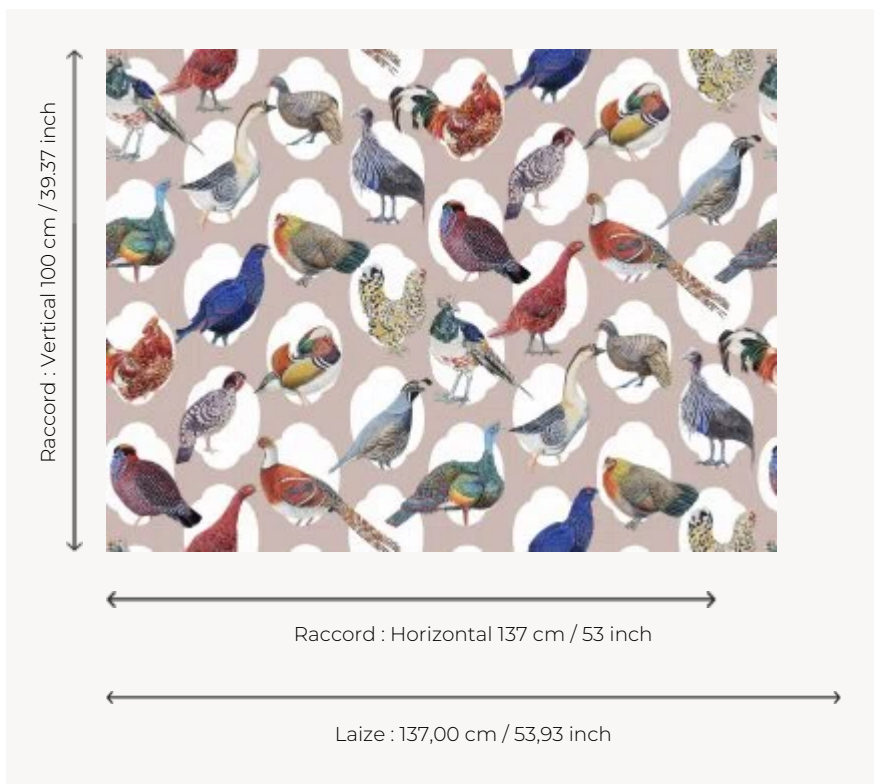

FP437001 HAUTE COUR

Fluttering plumages, silky gowns and coats, foliage colored in purple, ultramarine, cyan and emerald: nothing is too sumptuous for our gallinacean friends, dressed in their most beautiful finery! They touch up their powder, ruffle their feathers and crowd ahead like celebrities from a joyously enthusiastic Jet Set.

FP437001 - Multicolore

Pierre Frey

TYPE	Wide width printed wallpapers
SALES UNIT	Available per meter/yard
BACKING	NON WOVEN
COMPOSITION	100 % Non-woven
WIDTH	137 cm / 53,93 inch
REPEAT	H: 137 cm - 53,00 inch V: 100 cm - 39,37 inch Straight repeat
WEIGHT	185 gr / m ²
CARE	
TRIMMING	Not trimmed
HANGING/REMOVING	Paste the wall Strippable
CERTIFICATIONS	EUROCLASS B-s1,d0 ASTM E84 Class A
NOTES	Good lightfastness
INFORMATION	Use the trim & join marks during installation. Double-cut installation.
BOOK	F9979PPFREY9