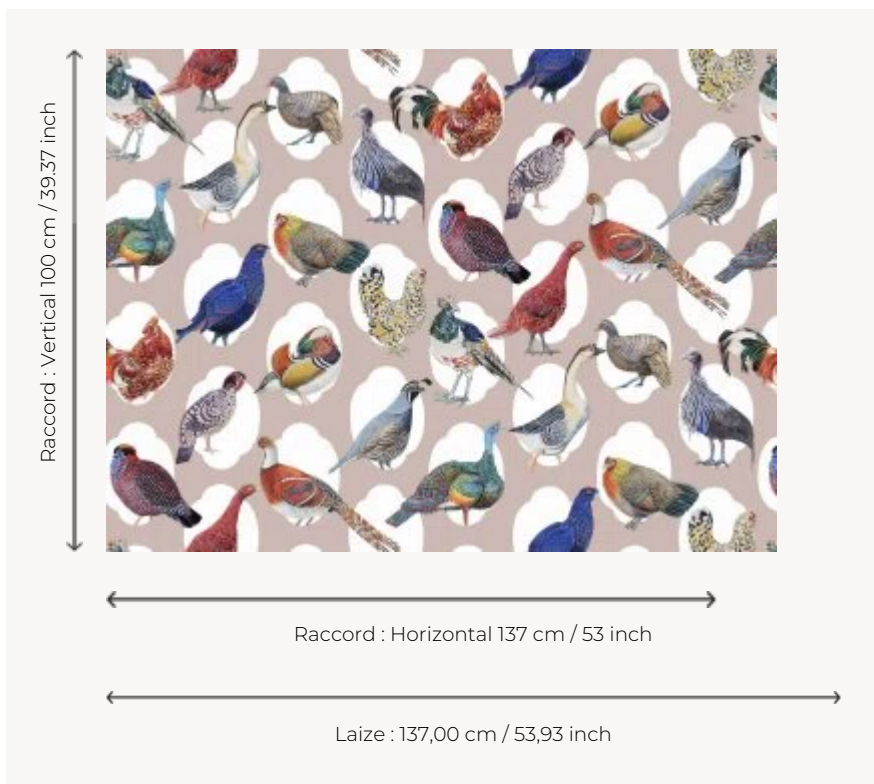

FP437001 HAUTE COUR

Fluttering plumages, silky gowns and coats, foliage colored in purple, ultramarine, cyan and emerald: nothing is too sumptuous for our gallinacean friends, dressed in their most beautiful finery! They touch up their powder, ruffle their feathers and crowd ahead like celebrities from a joyously enthusiastic Jet Set.

FP437001 - Multicolore

Pierre Frey

TYPE	Wide width printed wallpapers
SALES UNIT	Available per meter/yard
BACKING	NON WOVEN
COMPOSITION	100 % Non-woven
WIDTH	137 cm / 53,93 inch
REPEAT	H: 137 cm - 53,00 inch V: 100 cm - 39,37 inch Straight repeat
WEIGHT	185 gr / m ²
CARE	
TRIMMING	Not trimmed
HANGING/REMOVING	Paste the wall Strippable
CERTIFICATIONS	EUROCLASS B-s1,d0 ASTM E84 Class A
NOTES	Good lightfastness
INFORMATION	Use the trim & join marks during installation. Double-cut installation.
BOOK	F9979PPFREY9