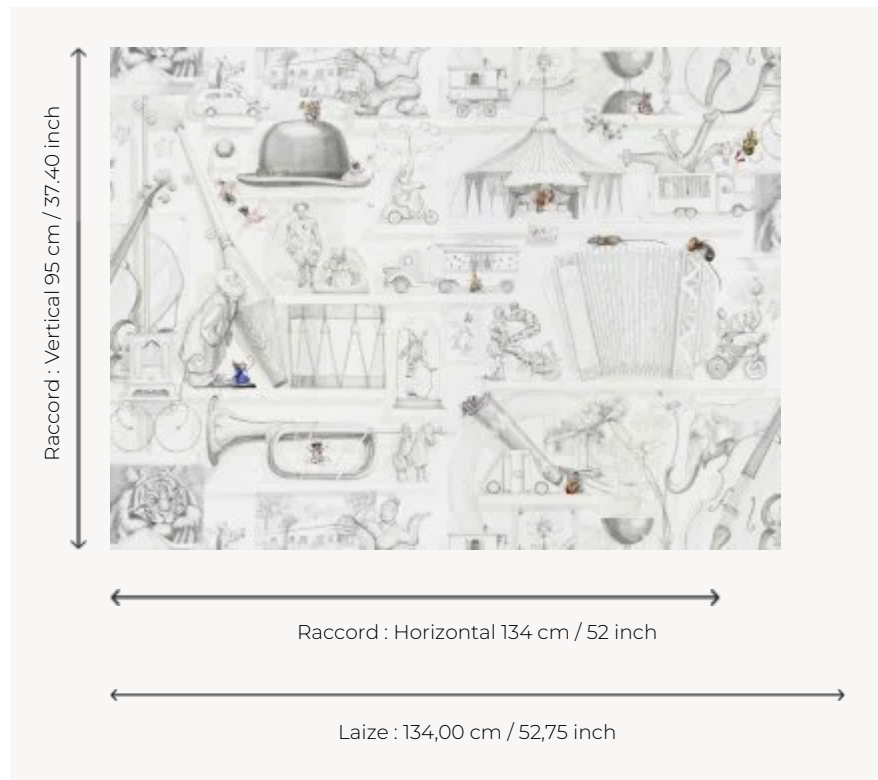

FP439001 CIRCUS

A circus or a cabinet of curiosities on the circus theme. This is the place that preserves the memory of several decades of great artists from a very famous family: jugglers, trapeze artists, lion tamers, joyous clowns, musicians, storytellers, cannonball men, acrobats and all sorts of poets. The lights go down and dozens of little eyes light up. Like their models, they are costumed, made up, powdered and tied in ribbons. Like their heroes in wax or on paper, they are pleased to show you a representation of the circus that will make you smile.

FP439001 - Mine de plomb

Pierre Frey

TYPE	Wide width printed wallpapers
SALES UNIT	Available per meter/yard
BACKING	NON WOVEN
COMPOSITION	100 % Non-woven
WIDTH	134 cm / 52,75 inch
REPEAT	H: 134 cm - 52,00 inch V: 95 cm - 37,40 inch Half drop repeat
WEIGHT	185 gr / m ²
CARE	
TRIMMING	Not trimmed
HANGING/REMOVING	Paste the wall Strippable
CERTIFICATIONS	EUROCLASS B-s1,d0 ASTM E84 Class A
NOTES	Good lightfastness
INFORMATION	Use the trim & join marks during installation. Double-cut installation.
BOOK	F9979PPFREY9