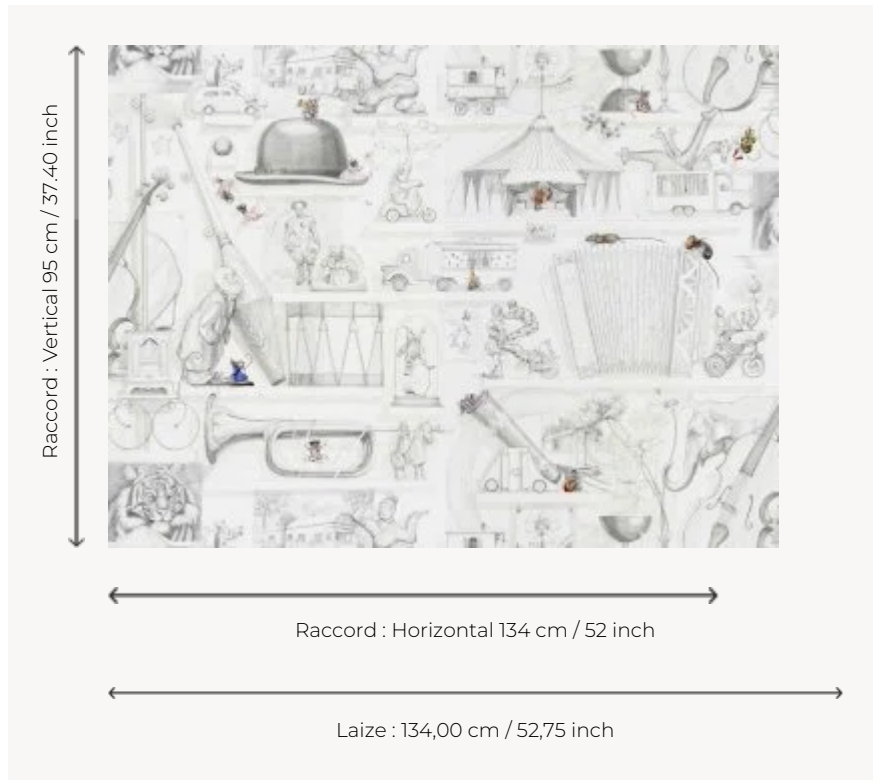

FP439001 CIRCUS

A circus or a cabinet of curiosities on the circus theme. This is the place that preserves the memory of several decades of great artists from a very famous family: jugglers, trapeze artists, lion tamers, joyous clowns, musicians, storytellers, cannonball men, acrobats and all sorts of poets. The lights go down and dozens of little eyes light up. Like their models, they are costumed, made up, powdered and tied in ribbons. Like their heroes in wax or on paper, they are pleased to show you a representation of the circus that will make you smile.

FP439001 - Mine de plomb

Pierre Frey

TYPE	Wide width printed wallpapers
SALES UNIT	Available per meter/yard
BACKING	NON WOVEN
COMPOSITION	100 % Non-woven
WIDTH	134 cm / 52,75 inch
REPEAT	H: 134 cm - 52,00 inch V: 95 cm - 37,40 inch Half drop repeat
WEIGHT	185 gr / m ²
CARE	
TRIMMING	Not trimmed
HANGING/REMOVING	Paste the wall Strippable
CERTIFICATIONS	EUROCLASS B-s1,d0 ASTM E84 Class A
NOTES	Good lightfastness
INFORMATION	Use the trim & join marks during installation. Double-cut installation.
BOOK	F9979PPFREY9