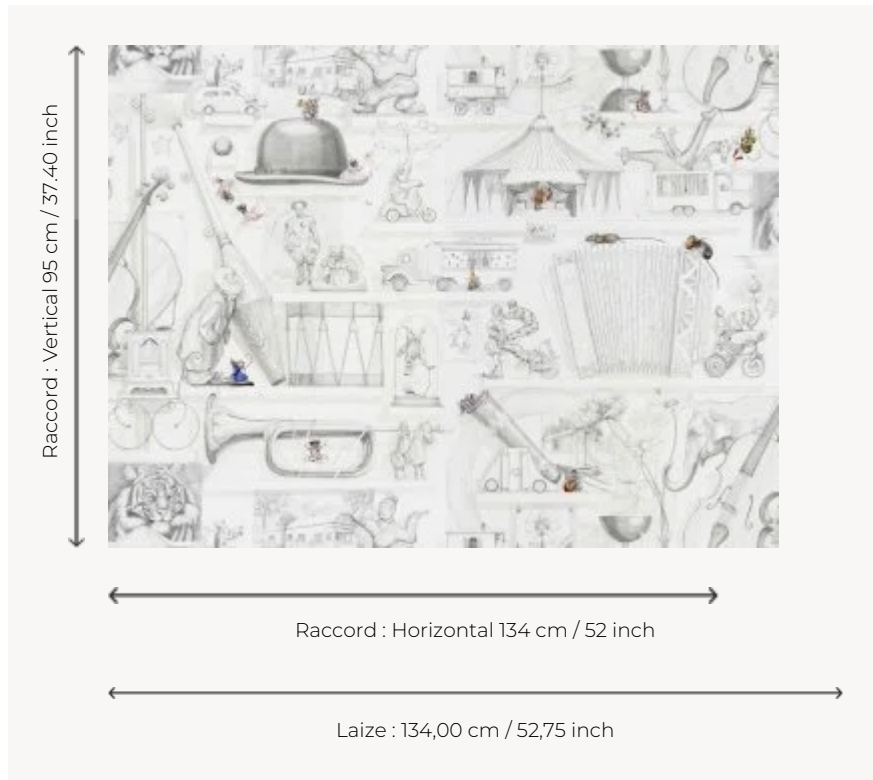

FP439001 CIRCUS

A circus or a cabinet of curiosities on the circus theme. This is the place that preserves the memory of several decades of great artists from a very famous family: jugglers, trapeze artists, lion tamers, joyous clowns, musicians, storytellers, cannonball men, acrobats and all sorts of poets. The lights go down and dozens of little eyes light up. Like their models, they are costumed, made up, powdered and tied in ribbons. Like their heroes in wax or on paper, they are pleased to show you a representation of the circus that will make you smile.

FP439001 - Mine de plomb

Pierre Frey

TYPE	Wide width printed wallpapers
SALES UNIT	Available per meter/yard
BACKING	NON WOVEN
COMPOSITION	100 % Non-woven
WIDTH	134 cm / 52,75 inch
REPEAT	H: 134 cm - 52,00 inch V: 95 cm - 37,40 inch Half drop repeat
WEIGHT	185 gr / m ²
CARE	 
TRIMMING	Not trimmed
HANGING/REMOVING	Paste the wall Strippable
CERTIFICATIONS	EUROCLASS B-s1,d0 ASTM E84 Class A
NOTES	Good lightfastness
INFORMATION	Use the trim & join marks during installation. Double-cut installation.
BOOK	F9979PPFREY9