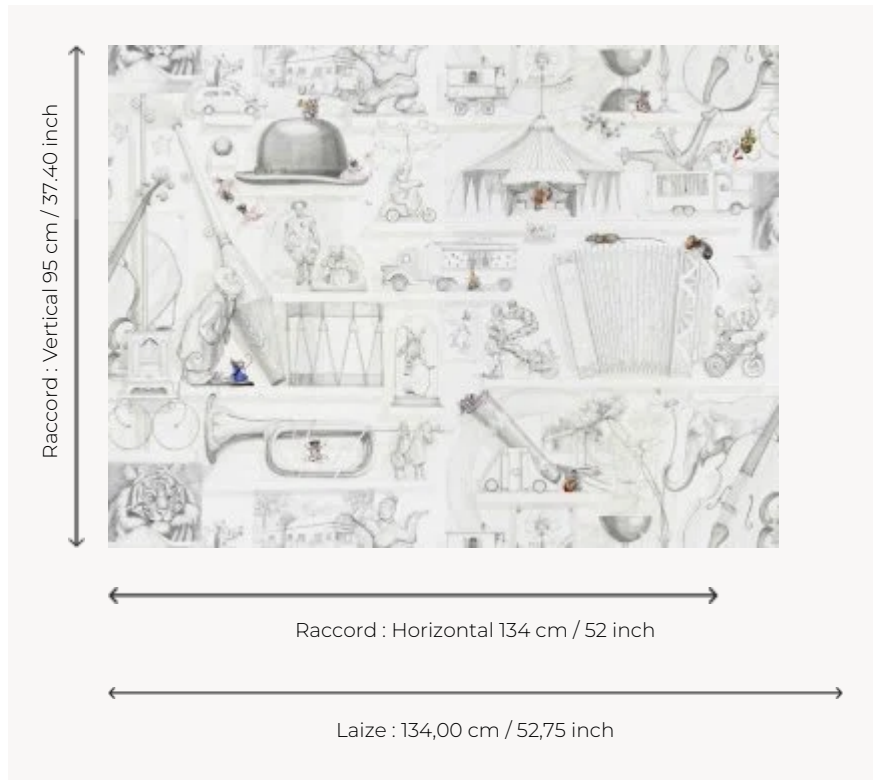

## FP439001 CIRCUS

A circus or a cabinet of curiosities on the circus theme. This is the place that preserves the memory of several decades of great artists from a very famous family: jugglers, trapeze artists, lion tamers, joyous clowns, musicians, storytellers, cannonball men, acrobats and all sorts of poets. The lights go down and dozens of little eyes light up. Like their models, they are costumed, made up, powdered and tied in ribbons. Like their heroes in wax or on paper, they are pleased to show you a representation of the circus that will make you smile.

### Pierre Frey

<b>TYPE</b>	Wide width printed wallpapers
<b>SALES UNIT</b>	Available per meter/yard
<b>BACKING</b>	NON WOVEN
<b>COMPOSITION</b>	100 % Non-woven
<b>WIDTH</b>	134 cm / 52,75 inch
<b>REPEAT</b>	H: 134 cm - 52,00 inch V: 95 cm - 37,40 inch Half drop repeat
<b>WEIGHT</b>	185 gr / m <sup>2</sup>
<b>CARE</b>	 
<b>TRIMMING</b>	Not trimmed
<b>HANGING/REMOVING</b>	Paste the wall Strippable
<b>CERTIFICATIONS</b>	EUROCLASS B-s1,d0 ASTM E84 Class A
<b>NOTES</b>	Good lightfastness
<b>INFORMATION</b>	Use the trim & join marks during installation. Double-cut installation.
<b>BOOK</b>	F9979PPFREY9