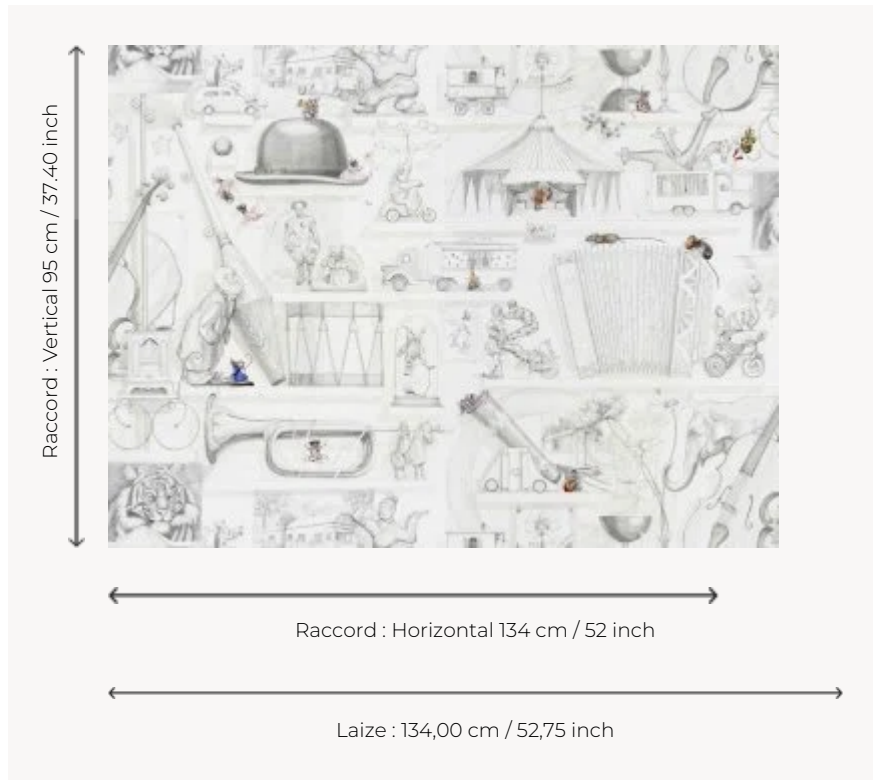

FP439001 CIRCUS

A circus or a cabinet of curiosities on the circus theme. This is the place that preserves the memory of several decades of great artists from a very famous family: jugglers, trapeze artists, lion tamers, joyous clowns, musicians, storytellers, cannonball men, acrobats and all sorts of poets. The lights go down and dozens of little eyes light up. Like their models, they are costumed, made up, powdered and tied in ribbons. Like their heroes in wax or on paper, they are pleased to show you a representation of the circus that will make you smile.

FP439001 - Mine de plomb

Pierre Frey

TYPE	Wide width printed wallpapers
SALES UNIT	Available per meter/yard
BACKING	NON WOVEN
COMPOSITION	100 % Non-woven
WIDTH	134 cm / 52,75 inch
REPEAT	H: 134 cm - 52,00 inch V: 95 cm - 37,40 inch Half drop repeat
WEIGHT	185 gr / m ²
CARE	
TRIMMING	Not trimmed
HANGING/REMOVING	Paste the wall Strippable
CERTIFICATIONS	EUROCLASS B-s1,d0 ASTM E84 Class A
NOTES	Good lightfastness
INFORMATION	Use the trim & join marks during installation. Double-cut installation.
BOOK	F9979PPFREY9