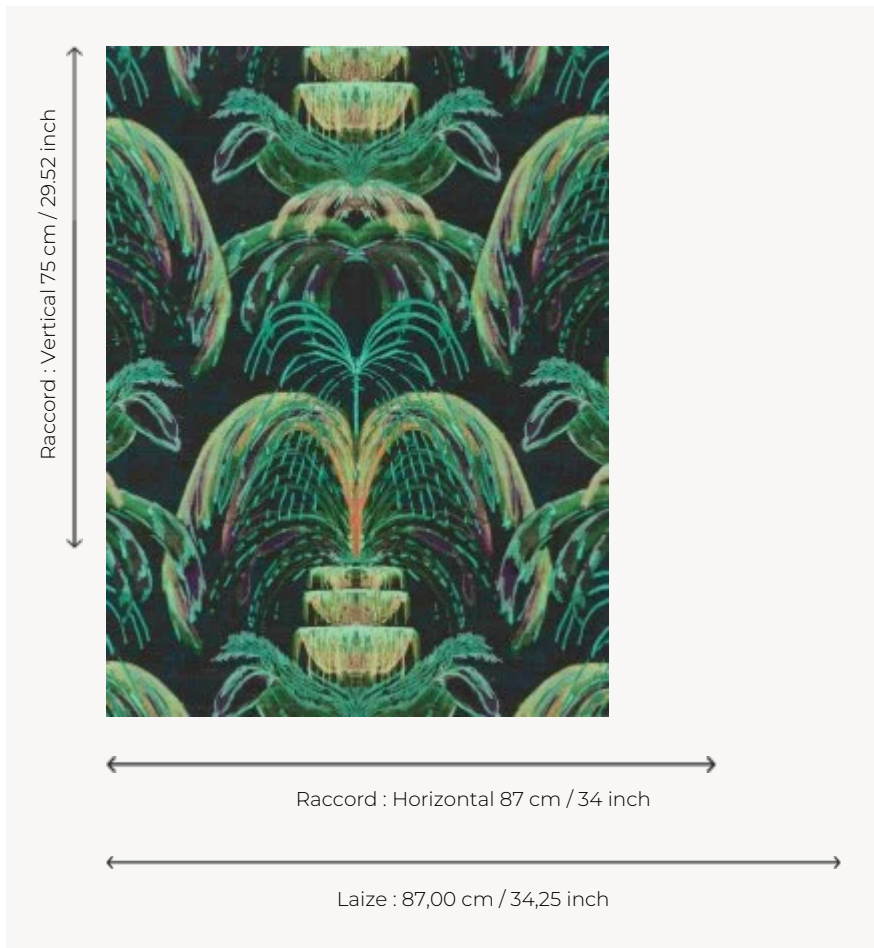

FP441001 TREVI

"Trevi" is a design inspired by summer nights in Rome, where an encounter with a fountain on a street corner or in a garden is as whimsical as it is refreshing. Artisanal backing in hand-woven raffia. Smooth with a soft brush.

FP441001 - Vert

Pierre Frey

TYPE	Small width printed wallpapers - Straws and similar materials
SALES UNIT	Available per meter/yard
BACKING	PAPER
COMPOSITION	100 % Paper
WIDTH	87 cm / 34,25 inch
REPEAT	H: 87 cm - 34,00 inch V: 75 cm - 29,52 inch Straight repeat
WEIGHT	297 gr / m²
CARE	
TRIMMING	Trimmed
HANGING/REMOVING	Paste the wall Wet removable
CERTIFICATIONS	EUROCLASS B-s1,d0 ASTM E84 Class A
NOTES	Good lightfastness
INFORMATION	Panel effect
BOOK	F9979PPFREY9