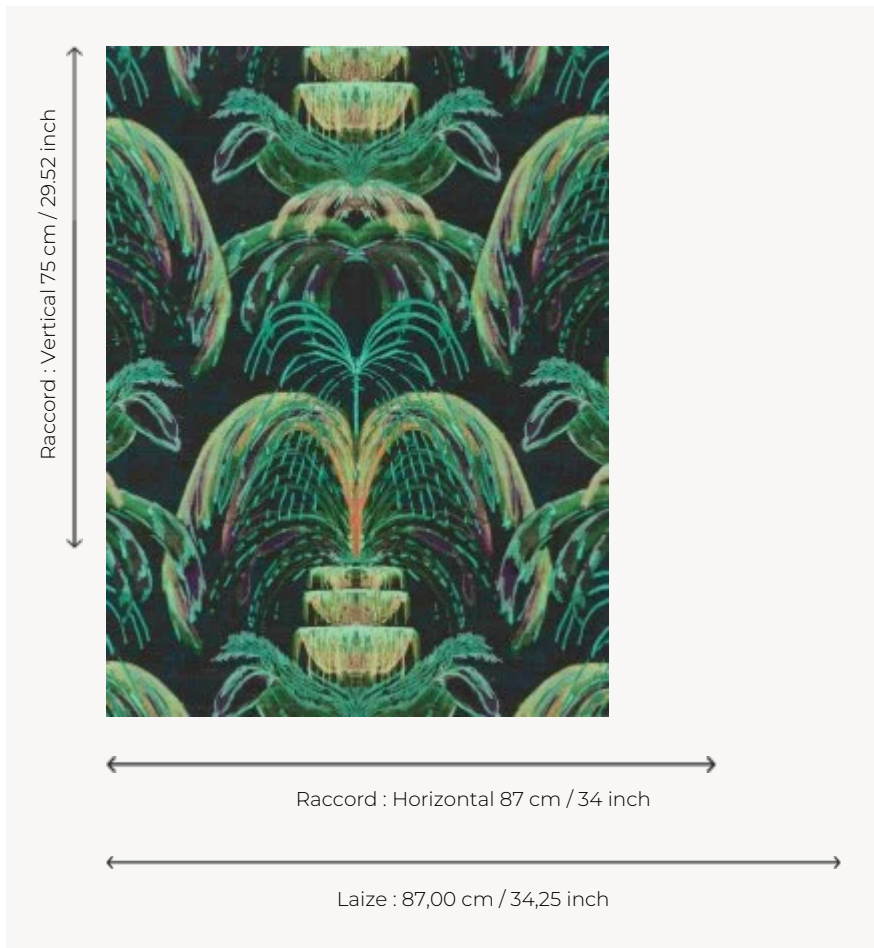

FP441001 TREVI

"Trevi" is a design inspired by summer nights in Rome, where an encounter with a fountain on a street corner or in a garden is as whimsical as it is refreshing. Artisanal backing in hand-woven raffia. Smooth with a soft brush.

FP441001 - Vert

Pierre Frey

TYPE	Small width printed wallpapers - Straws and similar materials
SALES UNIT	Available per meter/yard
BACKING	PAPER
COMPOSITION	100 % Paper
WIDTH	87 cm / 34,25 inch
REPEAT	H: 87 cm - 34,00 inch V: 75 cm - 29,52 inch Straight repeat
WEIGHT	297 gr / m ²
CARE	
TRIMMING	Trimmed
HANGING/REMOVING	Paste the wall Wet removable
CERTIFICATIONS	EUROCLASS B-s1,d0 ASTM E84 Class A
NOTES	Good lightfastness
INFORMATION	Panel effect
BOOK	F9979PPFREY9