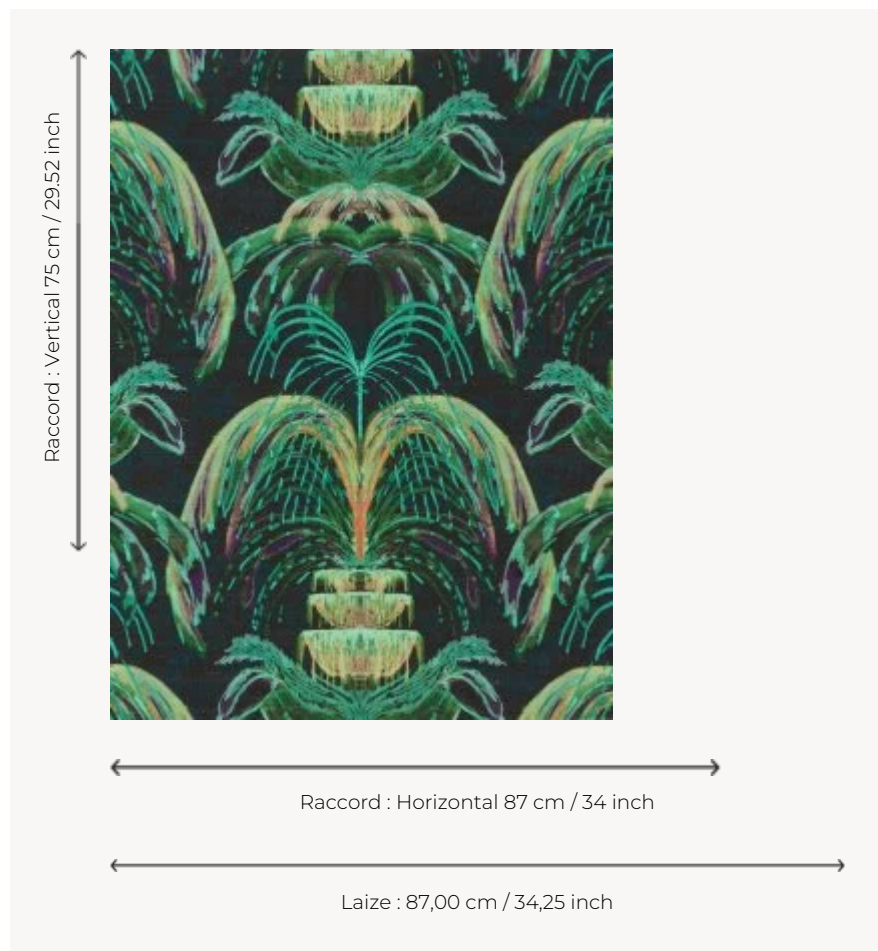

# FP441001 TREVI

"Trevi" is a design inspired by summer nights in Rome, where an encounter with a fountain on a street corner or in a garden is as whimsical as it is refreshing. Artisanal backing in hand-woven raffia. Smooth with a soft brush.

## Pierre Frey

|                         |  |
|-------------------------|--|
| <b>TYPE</b>             | Small width printed wallpapers - Straws and similar materials                        |
| <b>SALES UNIT</b>       | Available per meter/yard   |
| <b>BACKING</b>          | PAPER  |
| <b>COMPOSITION</b>      | 100 % Paper  |
| <b>WIDTH</b>            | 87 cm / 34,25 inch   |
| <b>REPEAT</b>           | H: 87 cm - 34,00 inch<br>V: 75 cm - 29,52 inch<br>Straight repeat                    |
| <b>WEIGHT</b>           | 297 gr / m <sup>2</sup>  |
| <b>CARE</b>             |  |
| <b>TRIMMING</b>         | Trimmed  |
| <b>HANGING/REMOVING</b> | Paste the wall<br>Wet removable  |
| <b>CERTIFICATIONS</b>   | EUROCLASS B-s1,d0<br>ASTM E84 Class A  |
| <b>NOTES</b>            | Good lightfastness   |
| <b>INFORMATION</b>      | Panel effect   |
| <b>BOOK</b>             | F9979PPFREY9   |