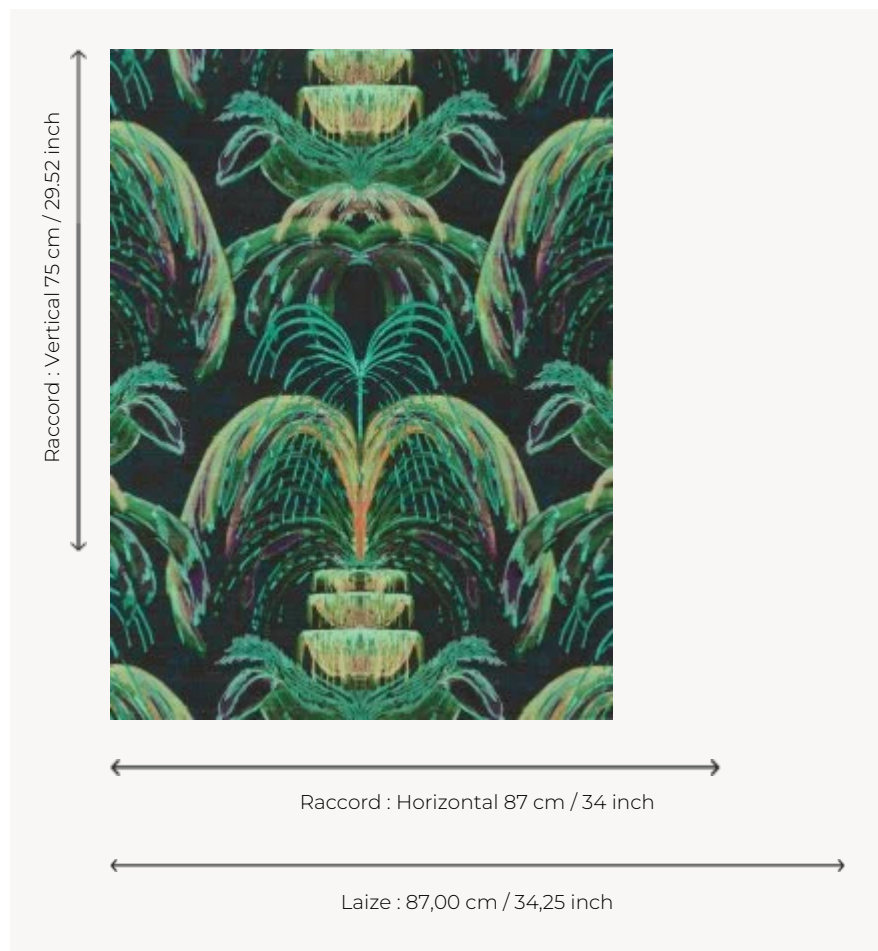

## FP441001 TREVI

"Trevi" is a design inspired by summer nights in Rome, where an encounter with a fountain on a street corner or in a garden is as whimsical as it is refreshing. Artisanal backing in hand-woven raffia. Smooth with a soft brush.

### FP441001 - Vert

### Pierre Frey

<b>TYPE</b>	Small width printed wallpapers - Straws and similar materials
<b>SALES UNIT</b>	Available per meter/yard
<b>BACKING</b>	PAPER
<b>COMPOSITION</b>	100 % Paper
<b>WIDTH</b>	87 cm / 34,25 inch
<b>REPEAT</b>	H: 87 cm - 34,00 inch V: 75 cm - 29,52 inch Straight repeat
<b>WEIGHT</b>	297 gr / m <sup>2</sup>
<b>CARE</b>	
<b>TRIMMING</b>	Trimmed
<b>HANGING/REMOVING</b>	Paste the wall Wet removable
<b>CERTIFICATIONS</b>	EUROCLASS B-s1,d0 ASTM E84 Class A
<b>NOTES</b>	Good lightfastness
<b>INFORMATION</b>	Panel effect
<b>BOOK</b>	F9979PPFREY9