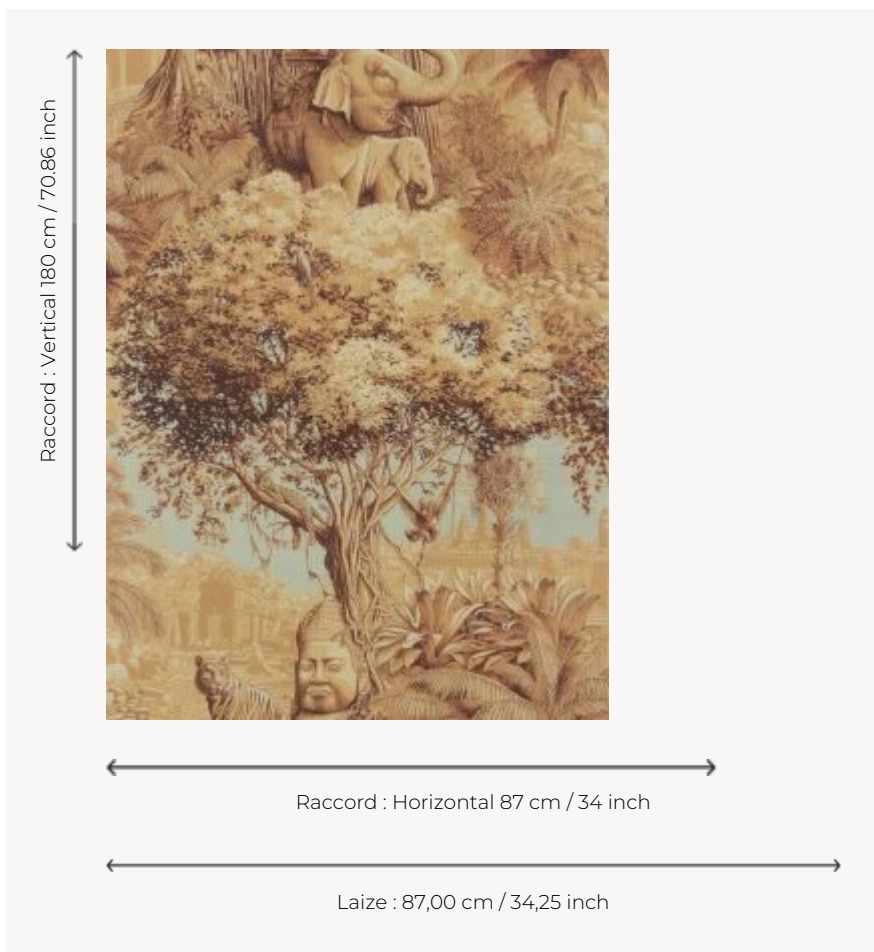

FP442001 KHAO SOK

At the end of the world, in the south of Thailand. Painted like a toile de Jouy, the design represents an elephant, a tiger and a palace in the midst of sumptuous vegetation. A metal finish enhances the rendering of the motifs and sets off the high-quality printing on raffia_x000D_Artisanal backing in hand-woven raffia. Smooth with a soft brush.

FP442001 - Original

Pierre Frey

TYPE	Small width printed wallpapers - Straws and similar materials
SALES UNIT	Available per meter/yard
BACKING	PAPER
COMPOSITION	100 % Paper
WIDTH	87 cm / 34,25 inch
REPEAT	H: 87 cm - 34,00 inch V: 180 cm - 70,86 inch Half drop repeat
WEIGHT	297 gr / m ²
CARE	
TRIMMING	Trimmed
HANGING/REMOVING	Paste the wall Wet removable
CERTIFICATIONS	EUROCLASS B-s1,d0 ASTM E84 Class A
NOTES	Good lightfastness
INFORMATION	Panel effect
BOOK	F9979PPFREY9