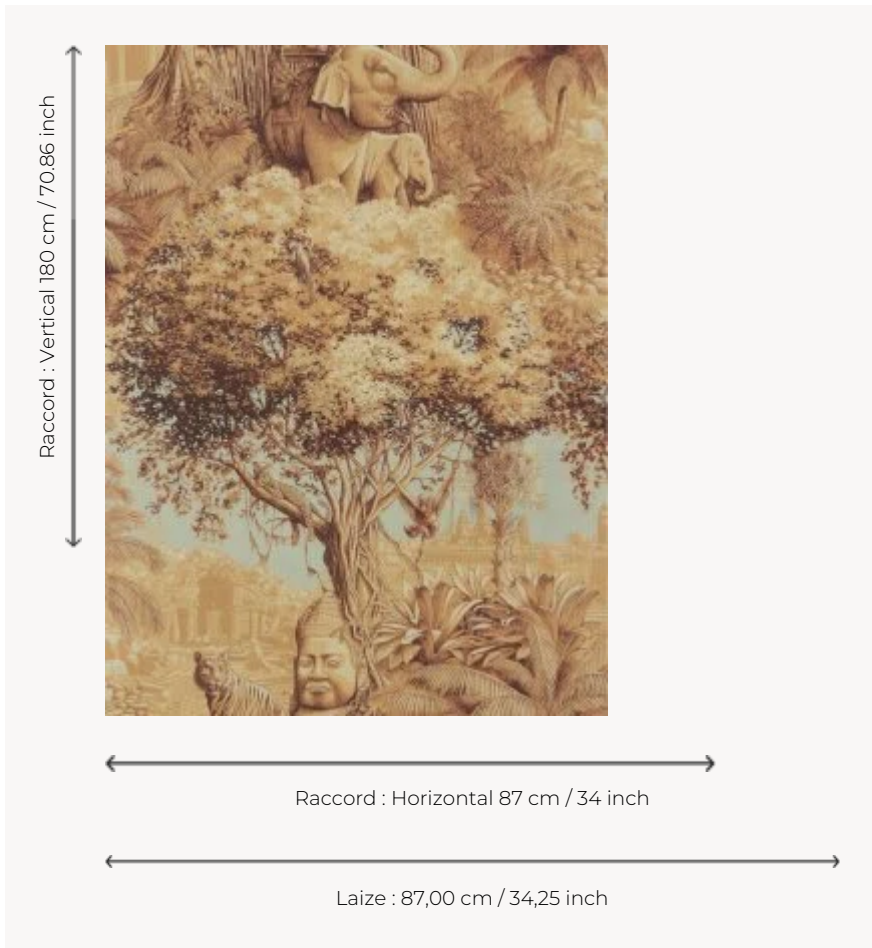

FP442001 KHAO SOK

At the end of the world, in the south of Thailand. Painted like a toile de Jouy, the design represents an elephant, a tiger and a palace in the midst of sumptuous vegetation. A metal finish enhances the rendering of the motifs and sets off the high-quality printing on raffia_x000D_Artisanal backing in hand-woven raffia. Smooth with a soft brush.

FP442001 - Original

Pierre Frey

TYPE	Small width printed wallpapers - Straws and similar materials
SALES UNIT	Available per meter/yard
BACKING	PAPER
COMPOSITION	100 % Paper
WIDTH	87 cm / 34,25 inch
REPEAT	H: 87 cm - 34,00 inch V: 180 cm - 70,86 inch Half drop repeat
WEIGHT	297 gr / m ²
CARE	
TRIMMING	Trimmed
HANGING/REMOVING	Paste the wall Wet removable
CERTIFICATIONS	EUROCLASS B-s1,d0 ASTM E84 Class A
NOTES	Good lightfastness
INFORMATION	Panel effect
BOOK	F9979PPFREY9