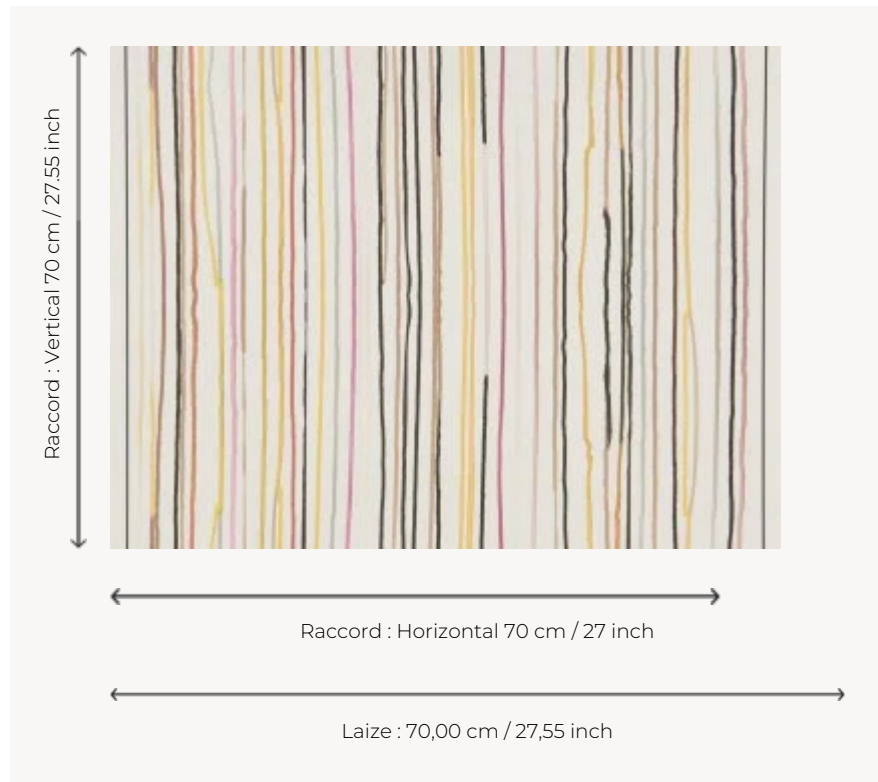

# FP445001 SPLASH

An effect of different-colored inks, the expression of controlled spontaneity. The choice of a vinyl backing for this creation reinforces the theme of the artist's work by highlighting the texture of the canvas. Vinyl backing.

## Pierre Frey

<b>TYPE</b>	Small width printed wallpapers - Vinyls
<b>SALES UNIT</b>	Available per roll of 10,05 mts
<b>BACKING</b>	NON WOVEN
<b>COMPOSITION</b>	100 % Vinyl
<b>WIDTH</b>	70 cm / 27,55 inch
<b>REPEAT</b>	H: 70 cm - 27,00 inch V: 70 cm - 27,55 inch Free match
<b>WEIGHT</b>	288 gr / m <sup>2</sup>
<b>CARE</b>	
<b>TRIMMING</b>	Trimmed
<b>HANGING/REMOVING</b>	Paste the wall Wet removable
<b>CERTIFICATIONS</b>	EUROCLASS B-s2,d0 ASTM E84 Class A
<b>NOTES</b>	Good lightfastness Stain and impact resistant
<b>BOOK</b>	F9979PPFREY9