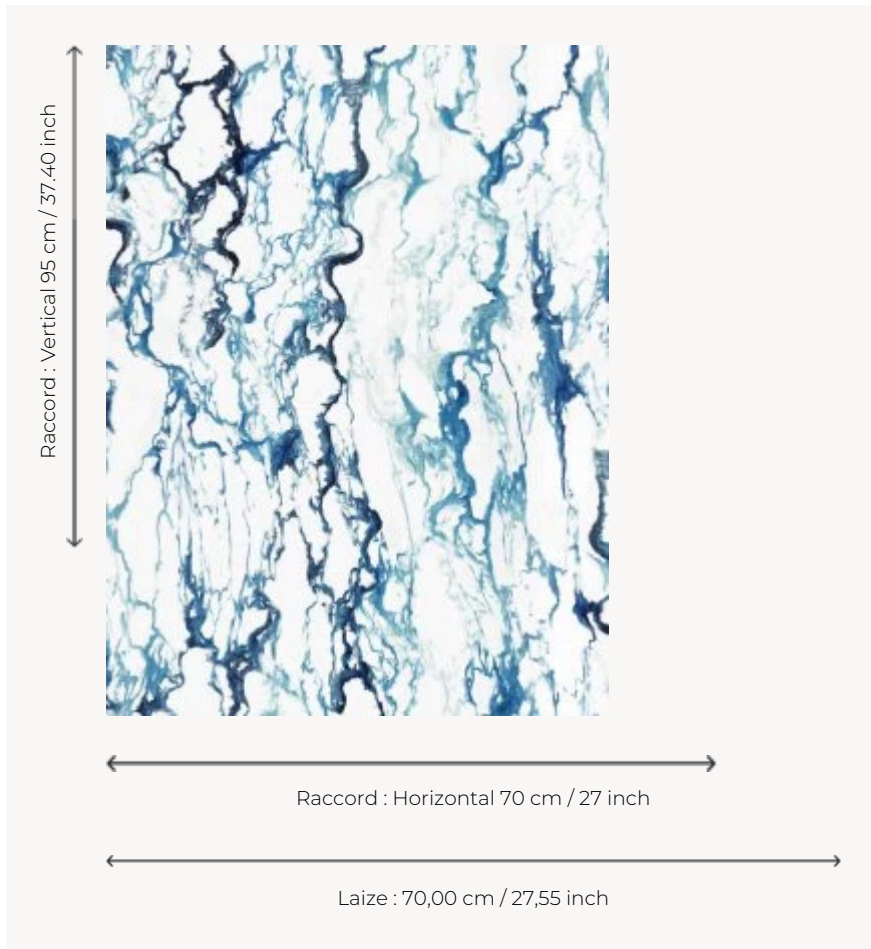

FP447001 PORTOR

Created by Mathias Kiss. A continuation of his research on folding and the deformation of stiff materials, this collaboration with Pierre Frey was initiated by "Wallpaper" magazine and echoes the artist's personal work by associating one of his painted marbles to wallpaper. He designed and painted the marble using oil paint, a technique he learned during his apprenticeship with the Compagnons. The motif symbolizes the origin of marble, the quarry, the raw stone, the material... and its application in furnishings.

FP447001 - Bleu

Pierre Frey

TYPE	Small width printed wallpapers - Vinyls
ARTIST	Mathias Kiss
SALES UNIT	Available per roll of 10,05 mts
BACKING	NON WOVEN
COMPOSITION	100 % Vinyl
WIDTH	70 cm / 27,55 inch
REPEAT	H: 70 cm - 27,00 inch V: 95 cm - 37,40 inch Half drop repeat
WEIGHT	346 gr / m ²
CARE	
TRIMMING	Trimmed
HANGING/REMOVING	Paste the wall Wet removable
CERTIFICATIONS	ASTM E84 Class A EUROCLASS C-s2,d0
NOTES	Good lightfastness Stain and impact resistant
BOOK	F9979PPFREY9

5 Colors

FP447001
Bleu

FP447002
Gris

FP447004
Prune

FP447005
Petrole

FP447006
Céladon