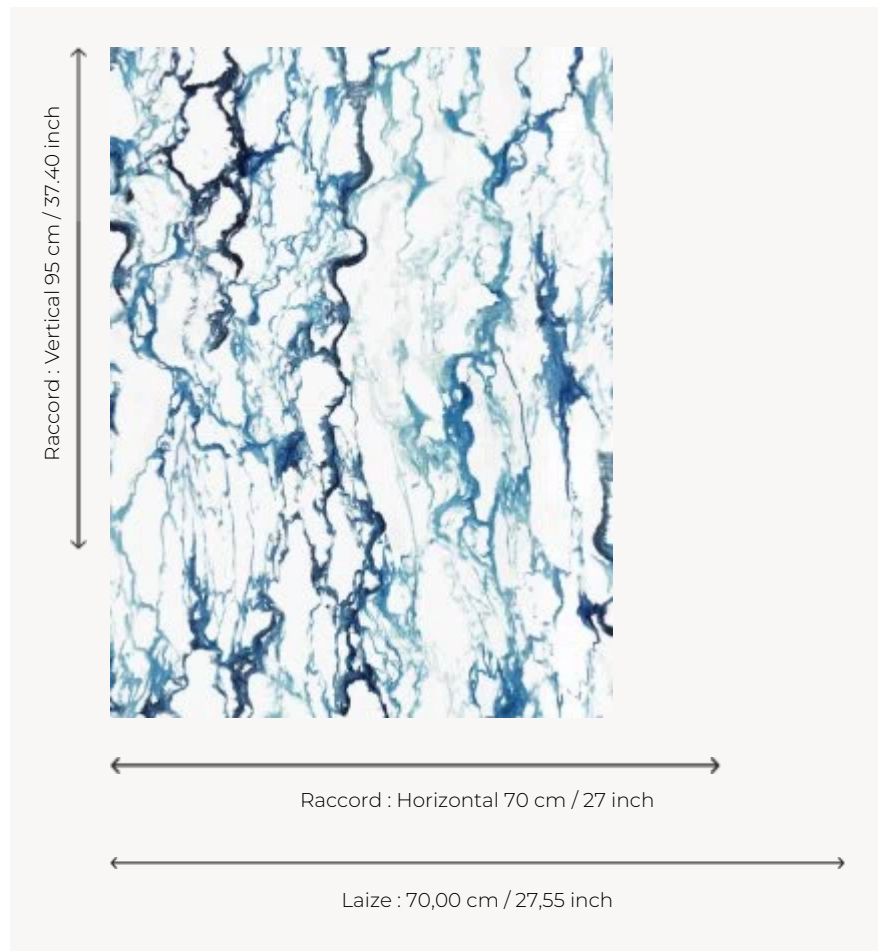

FP447001 PORTOR

Created by Mathias Kiss. A continuation of his research on folding and the deformation of stiff materials, this collaboration with Pierre Frey was initiated by "Wallpaper" magazine and echoes the artist's personal work by associating one of his painted marbles to wallpaper. He designed and painted the marble using oil paint, a technique he learned during his apprenticeship with the Compagnons. The motif symbolizes the origin of marble, the quarry, the raw stone, the material... and its application in furnishings.

FP447001 - Bleu

Pierre Frey

TYPE	Small width printed wallpapers - Vinyls
ARTIST	Mathias Kiss
SALES UNIT	Available per roll of 10,05 mts
BACKING	NON WOVEN
COMPOSITION	100 % Vinyl
WIDTH	70 cm / 27,55 inch
REPEAT	H: 70 cm - 27,00 inch V: 95 cm - 37,40 inch Half drop repeat
WEIGHT	346 gr / m ²
CARE	
TRIMMING	Trimmed
HANGING/REMOVING	Paste the wall Wet removable
CERTIFICATIONS	ASTM E84 Class A EUROCLASS C-s2,d0
NOTES	Good lightfastness Stain and impact resistant
BOOK	F9979PPFREY9

5 Colors

FP447001
Bleu

FP447002
Gris

FP447004
Prune

FP447005
Petrole

FP447006
Céladon