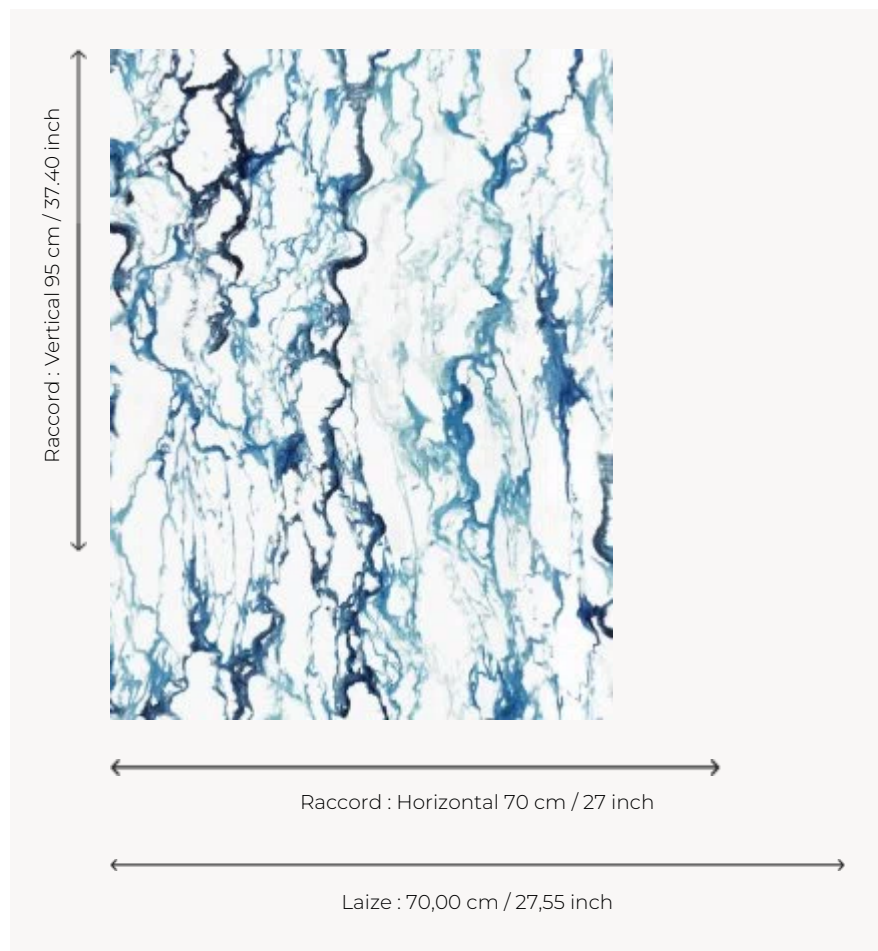

FP447001 PORTOR

Created by Mathias Kiss. A continuation of his research on folding and the deformation of stiff materials, this collaboration with Pierre Frey was initiated by "Wallpaper" magazine and echoes the artist's personal work by associating one of his painted marbles to wallpaper. He designed and painted the marble using oil paint, a technique he learned during his apprenticeship with the Compagnons. The motif symbolizes the origin of marble, the quarry, the raw stone, the material... and its application in furnishings.

FP447001 - Bleu

Pierre Frey

TYPE	Small width printed wallpapers - Vinyls
ARTIST	Mathias Kiss
SALES UNIT	Available per roll of 10,05 mts
BACKING	NON WOVEN
COMPOSITION	100 % Vinyl
WIDTH	70 cm / 27,55 inch
REPEAT	H: 70 cm - 27,00 inch V: 95 cm - 37,40 inch Half drop repeat
WEIGHT	346 gr / m ²
CARE	
TRIMMING	Trimmed
HANGING/REMOVING	Paste the wall Wet removable
CERTIFICATIONS	ASTM E84 Class A EUROCLASS C-s2,d0
NOTES	Good lightfastness Stain and impact resistant
BOOK	F9979PPFREY9

5 Colors

FP447001
Bleu

FP447002
Gris

FP447004
Prune

FP447005
Petrole

FP447006
Céladon