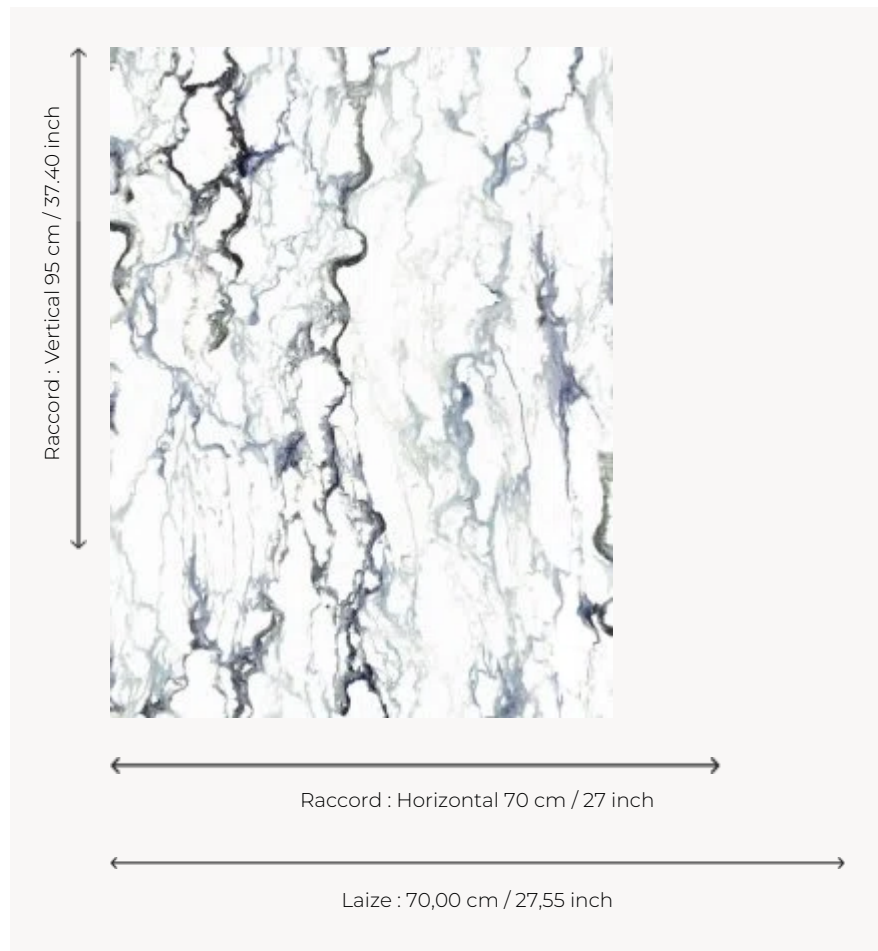

FP447002 PORTOR

Created by Mathias Kiss. A continuation of his research on folding and the deformation of stiff materials, this collaboration with Pierre Frey was initiated by "Wallpaper" magazine and echoes the artist's personal work by associating one of his painted marbles to wallpaper. He designed and painted the marble using oil paint, a technique he learned during his apprenticeship with the Compagnons. The motif symbolizes the origin of marble, the quarry, the raw stone, the material... and its application in furnishings.

FP447002 - Gris

Pierre Frey

TYPE	Small width printed wallpapers - Vinyls
ARTIST	Mathias Kiss
SALES UNIT	Available per roll of 10,05 mts
BACKING	NON WOVEN
COMPOSITION	100 % Vinyl
WIDTH	70 cm / 27,55 inch
REPEAT	H: 70 cm - 27,00 inch V: 95 cm - 37,40 inch Half drop repeat
WEIGHT	346 gr / m ²
CARE	
TRIMMING	Trimmed
HANGING/REMOVING	Paste the wall Wet removable
CERTIFICATIONS	ASTM E84 Class A EUROCLASS C-s2,d0
NOTES	Good lightfastness Stain and impact resistant
BOOK	F9979PPFREY9

5 Colors

FP447001
Bleu

FP447002
Gris

FP447004
Prune

FP447005
Petrole

FP447006
Céladon