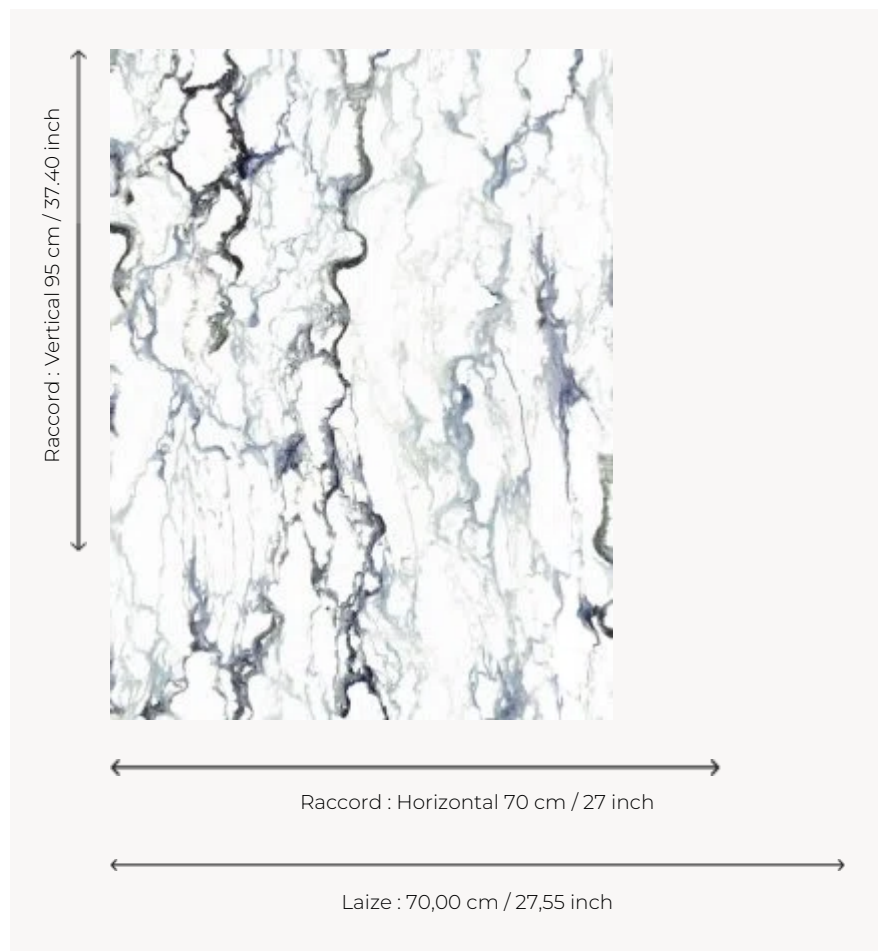

## FP447002 PORTOR

Created by Mathias Kiss. A continuation of his research on folding and the deformation of stiff materials, this collaboration with Pierre Frey was initiated by "Wallpaper" magazine and echoes the artist's personal work by associating one of his painted marbles to wallpaper. He designed and painted the marble using oil paint, a technique he learned during his apprenticeship with the Compagnons. The motif symbolizes the origin of marble, the quarry, the raw stone, the material... and its application in furnishings.

### FP447002 - Gris

### Pierre Frey

<b>TYPE</b>	Small width printed wallpapers - Vinyls
<b>ARTIST</b>	Mathias Kiss
<b>SALES UNIT</b>	Available per roll of 10,05 mts
<b>BACKING</b>	NON WOVEN
<b>COMPOSITION</b>	100 % Vinyl
<b>WIDTH</b>	70 cm / 27,55 inch
<b>REPEAT</b>	H: 70 cm - 27,00 inch V: 95 cm - 37,40 inch Half drop repeat
<b>WEIGHT</b>	346 gr / m <sup>2</sup>
<b>CARE</b>	
<b>TRIMMING</b>	Trimmed
<b>HANGING/REMOVING</b>	Paste the wall Wet removable
<b>CERTIFICATIONS</b>	ASTM E84 Class A EUROCLASS C-s2,d0
<b>NOTES</b>	Good lightfastness Stain and impact resistant
<b>BOOK</b>	F9979PPFREY9

## 5 Colors

FP447001  
Bleu

FP447002  
Gris

FP447004  
Prune

FP447005  
Petrole

FP447006  
Céladon