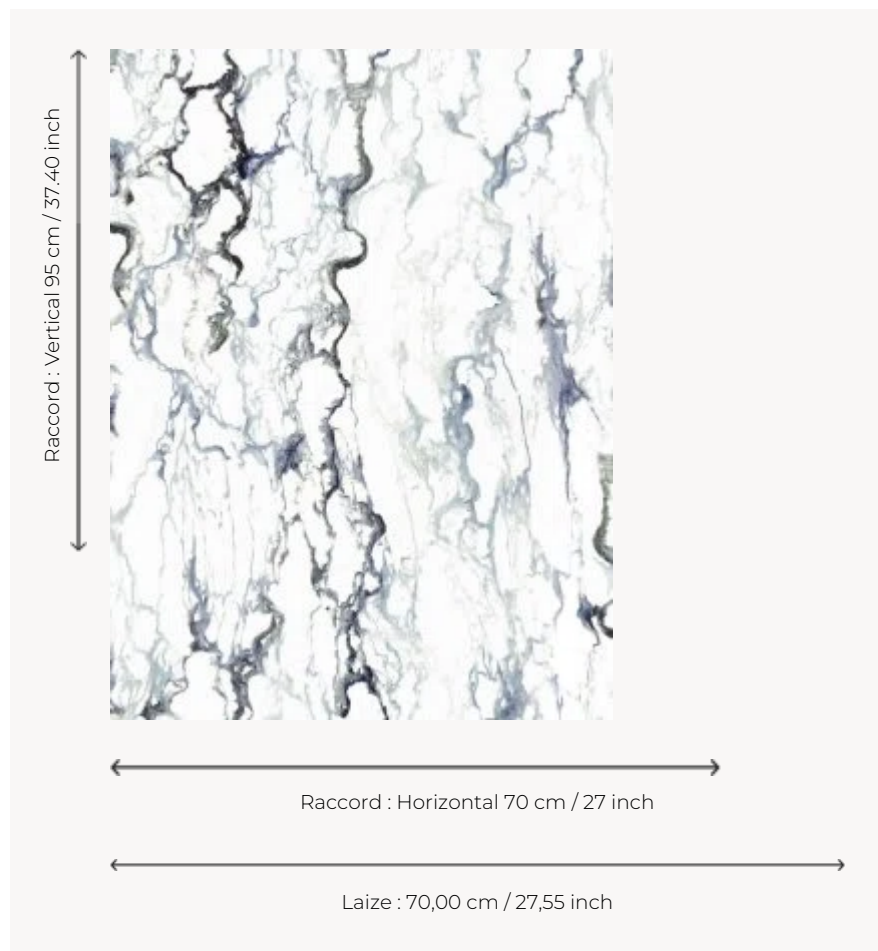

## FP447002 PORTOR

Created by Mathias Kiss. A continuation of his research on folding and the deformation of stiff materials, this collaboration with Pierre Frey was initiated by "Wallpaper" magazine and echoes the artist's personal work by associating one of his painted marbles to wallpaper. He designed and painted the marble using oil paint, a technique he learned during his apprenticeship with the Compagnons. The motif symbolizes the origin of marble, the quarry, the raw stone, the material... and its application in furnishings.

### FP447002 - Gris

### Pierre Frey

<b>TYPE</b>	Small width printed wallpapers - Vinyls
<b>ARTIST</b>	Mathias Kiss
<b>SALES UNIT</b>	Available per roll of 10,05 mts
<b>BACKING</b>	NON WOVEN
<b>COMPOSITION</b>	100 % Vinyl
<b>WIDTH</b>	70 cm / 27,55 inch
<b>REPEAT</b>	H: 70 cm - 27,00 inch V: 95 cm - 37,40 inch Half drop repeat
<b>WEIGHT</b>	346 gr / m <sup>2</sup>
<b>CARE</b>	
<b>TRIMMING</b>	Trimmed
<b>HANGING/REMOVING</b>	Paste the wall Wet removable
<b>CERTIFICATIONS</b>	ASTM E84 Class A EUROCLASS C-s2,d0
<b>NOTES</b>	Good lightfastness Stain and impact resistant
<b>BOOK</b>	F9979PPFREY9

## 5 Colors

FP447001  
Bleu

FP447002  
Gris

FP447004  
Prune

FP447005  
Petrole

FP447006  
Céladon