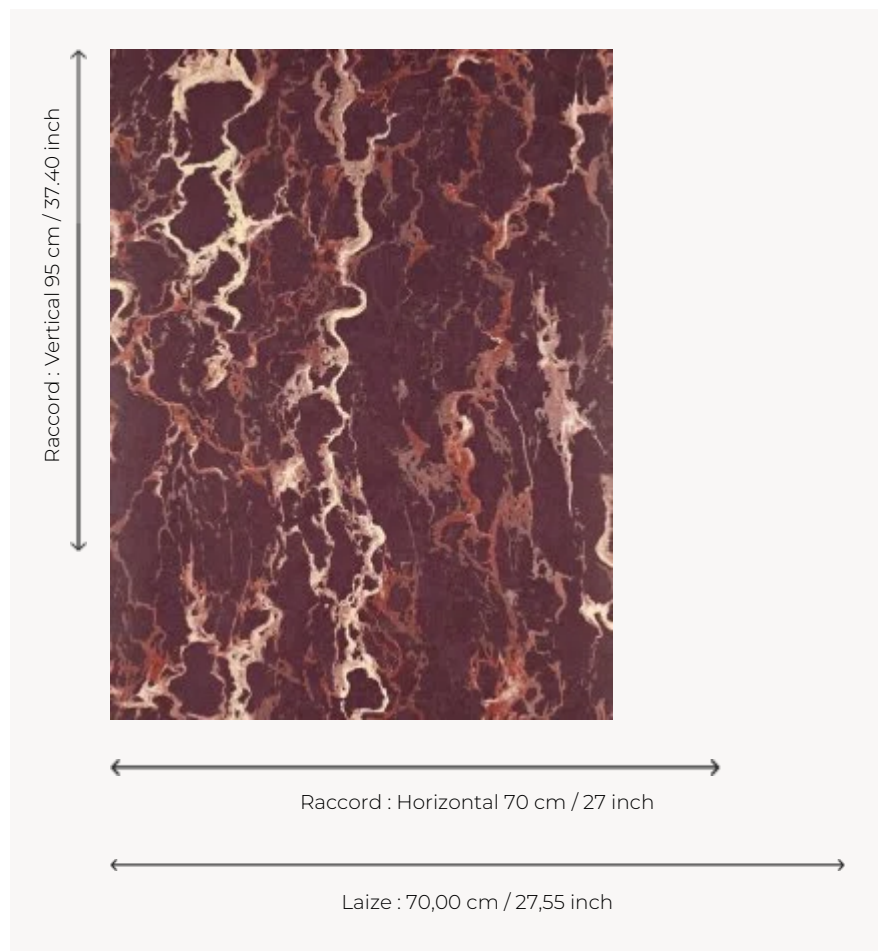

FP447004 PORTOR

Created by Mathias Kiss. A continuation of his research on folding and the deformation of stiff materials, this collaboration with Pierre Frey was initiated by "Wallpaper" magazine and echoes the artist's personal work by associating one of his painted marbles to wallpaper. He designed and painted the marble using oil paint, a technique he learned during his apprenticeship with the Compagnons. The motif symbolizes the origin of marble, the quarry, the raw stone, the material... and its application in furnishings.

FP447004 - Prune

Pierre Frey

TYPE	Small width printed wallpapers - Vinyls
ARTIST	Mathias Kiss
SALES UNIT	Available per roll of 10,05 mts
BACKING	NON WOVEN
COMPOSITION	100 % Vinyl
WIDTH	70 cm / 27,55 inch
REPEAT	H: 70 cm - 27,00 inch V: 95 cm - 37,40 inch Half drop repeat
WEIGHT	346 gr / m ²
CARE	
TRIMMING	Trimmed
HANGING/REMOVING	Paste the wall Wet removable
CERTIFICATIONS	ASTM E84 Class A EUROCLASS C-s2,d0
NOTES	Good lightfastness Stain and impact resistant
BOOK	F9979PPFREY9

5 Colors

FP447001
Bleu

FP447002
Gris

FP447004
Prune

FP447005
Petrole

FP447006
Céladon