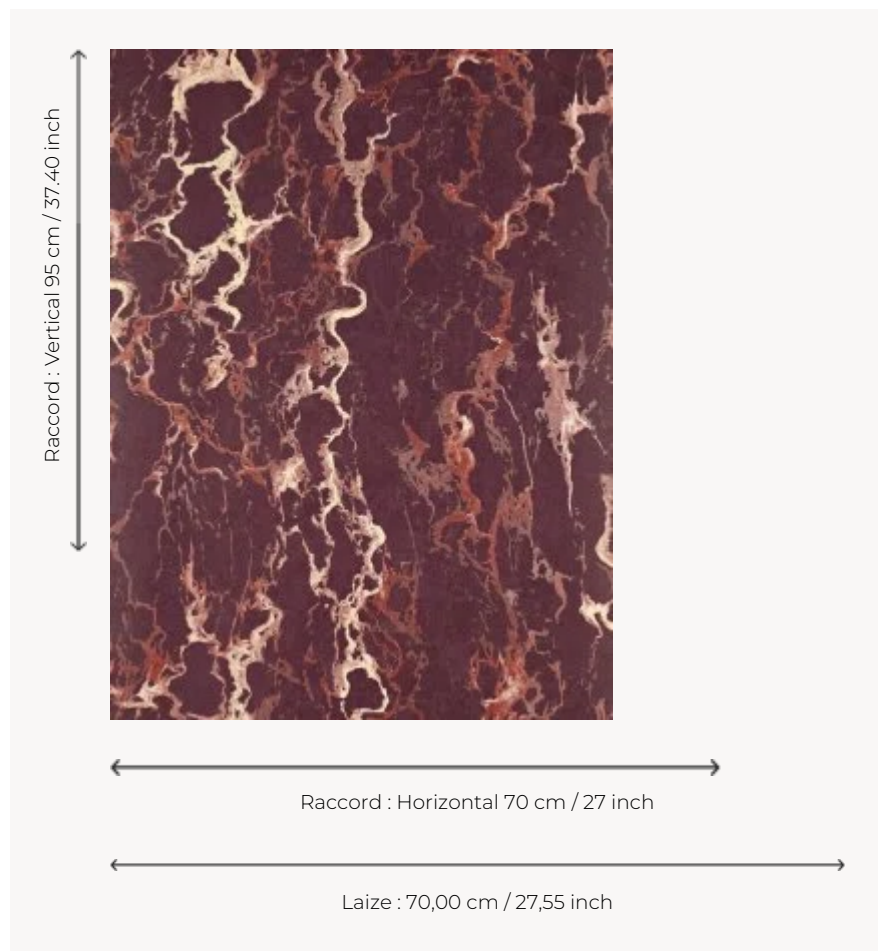

FP447004 PORTOR

Created by Mathias Kiss. A continuation of his research on folding and the deformation of stiff materials, this collaboration with Pierre Frey was initiated by "Wallpaper" magazine and echoes the artist's personal work by associating one of his painted marbles to wallpaper. He designed and painted the marble using oil paint, a technique he learned during his apprenticeship with the Compagnons. The motif symbolizes the origin of marble, the quarry, the raw stone, the material... and its application in furnishings.

FP447004 - Prune

Pierre Frey

TYPE	Small width printed wallpapers - Vinyls
ARTIST	Mathias Kiss
SALES UNIT	Available per roll of 10,05 mts
BACKING	NON WOVEN
COMPOSITION	100 % Vinyl
WIDTH	70 cm / 27,55 inch
REPEAT	H: 70 cm - 27,00 inch V: 95 cm - 37,40 inch Half drop repeat
WEIGHT	346 gr / m ²
CARE	
TRIMMING	Trimmed
HANGING/REMOVING	Paste the wall Wet removable
CERTIFICATIONS	ASTM E84 Class A EUROCLASS C-s2,d0
NOTES	Good lightfastness Stain and impact resistant
BOOK	F9979PPFREY9

5 Colors

FP447001
Bleu

FP447002
Gris

FP447004
Prune

FP447005
Petrole

FP447006
Céladon