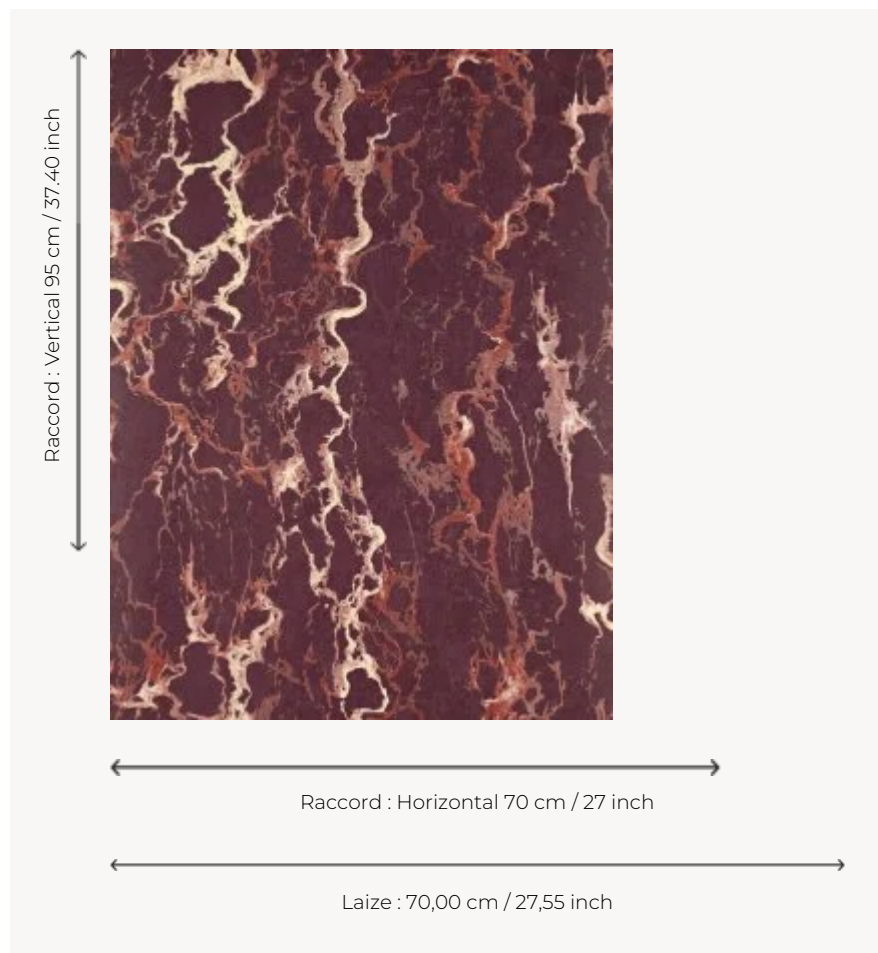

FP447004 PORTOR

Created by Mathias Kiss. A continuation of his research on folding and the deformation of stiff materials, this collaboration with Pierre Frey was initiated by "Wallpaper" magazine and echoes the artist's personal work by associating one of his painted marbles to wallpaper. He designed and painted the marble using oil paint, a technique he learned during his apprenticeship with the Compagnons. The motif symbolizes the origin of marble, the quarry, the raw stone, the material... and its application in furnishings.

FP447004 - Prune

Pierre Frey

TYPE	Small width printed wallpapers - Vinyls
ARTIST	Mathias Kiss
SALES UNIT	Available per roll of 10,05 mts
BACKING	NON WOVEN
COMPOSITION	100 % Vinyl
WIDTH	70 cm / 27,55 inch
REPEAT	H: 70 cm - 27,00 inch V: 95 cm - 37,40 inch Half drop repeat
WEIGHT	346 gr / m ²
CARE	
TRIMMING	Trimmed
HANGING/REMOVING	Paste the wall Wet removable
CERTIFICATIONS	ASTM E84 Class A EUROCLASS C-s2,d0
NOTES	Good lightfastness Stain and impact resistant
BOOK	F9979PPFREY9

5 Colors

FP447001
Bleu

FP447002
Gris

FP447004
Prune

FP447005
Petrole

FP447006
Céladon