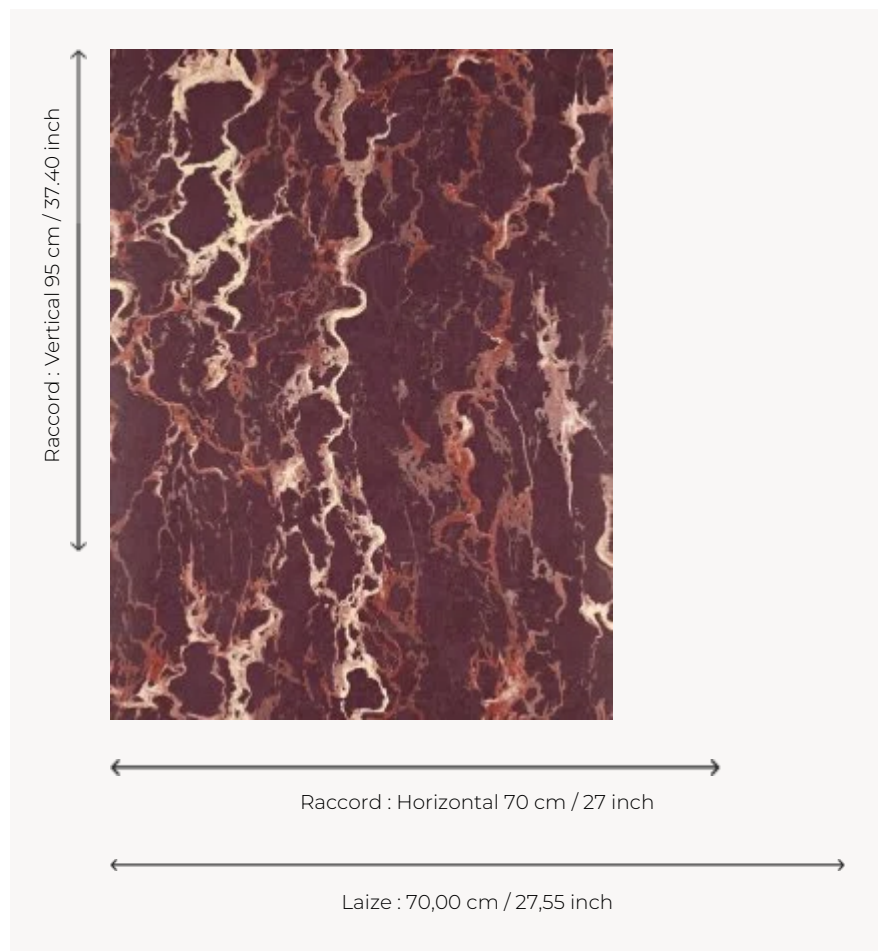

## FP447004 PORTOR

Created by Mathias Kiss. A continuation of his research on folding and the deformation of stiff materials, this collaboration with Pierre Frey was initiated by "Wallpaper" magazine and echoes the artist's personal work by associating one of his painted marbles to wallpaper. He designed and painted the marble using oil paint, a technique he learned during his apprenticeship with the Compagnons. The motif symbolizes the origin of marble, the quarry, the raw stone, the material... and its application in furnishings.

### Pierre Frey

<b>TYPE</b>	Small width printed wallpapers - Vinyls
<b>ARTIST</b>	Mathias Kiss
<b>SALES UNIT</b>	Available per roll of 10,05 mts
<b>BACKING</b>	NON WOVEN
<b>COMPOSITION</b>	100 % Vinyl
<b>WIDTH</b>	70 cm / 27,55 inch
<b>REPEAT</b>	H: 70 cm - 27,00 inch V: 95 cm - 37,40 inch Half drop repeat
<b>WEIGHT</b>	346 gr / m <sup>2</sup>
<b>CARE</b>	
<b>TRIMMING</b>	Trimmed
<b>HANGING/REMOVING</b>	Paste the wall Wet removable
<b>CERTIFICATIONS</b>	ASTM E84 Class A EUROCLASS C-s2,d0
<b>NOTES</b>	Good lightfastness Stain and impact resistant
<b>BOOK</b>	F9979PPFREY9

## 5 Colors

FP447001  
Bleu

FP447002  
Gris

FP447004  
Prune

FP447005  
Petrole

FP447006  
Céladon