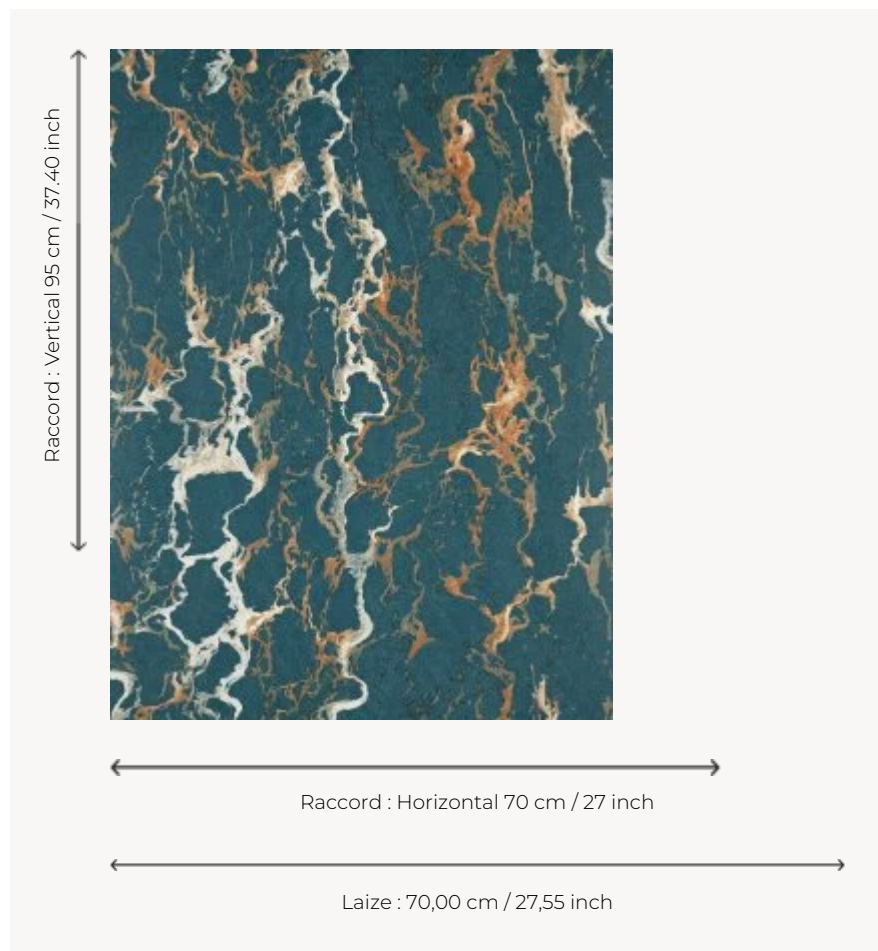

FP447005 PORTOR

Created by Mathias Kiss. A continuation of his research on folding and the deformation of stiff materials, this collaboration with Pierre Frey was initiated by "Wallpaper" magazine and echoes the artist's personal work by associating one of his painted marbles to wallpaper. He designed and painted the marble using oil paint, a technique he learned during his apprenticeship with the Compagnons. The motif symbolizes the origin of marble, the quarry, the raw stone, the material... and its application in furnishings.

FP447005 - Petrole

Pierre Frey

TYPE	Small width printed wallpapers - Vinyls
ARTIST	Mathias Kiss
SALES UNIT	Available per roll of 10,05 mts
BACKING	NON WOVEN
COMPOSITION	100 % Vinyl
WIDTH	70 cm / 27,55 inch
REPEAT	H: 70 cm - 27,00 inch V: 95 cm - 37,40 inch Half drop repeat
WEIGHT	346 gr / m ²
CARE	
TRIMMING	Trimmed
HANGING/REMOVING	Paste the wall Wet removable
CERTIFICATIONS	ASTM E84 Class A EUROCLASS C-s2,d0
NOTES	Good lightfastness Stain and impact resistant
BOOK	F9979PPFREY9

5 Colors

FP447001
Bleu

FP447002
Gris

FP447004
Prune

FP447005
Petrole

FP447006
Céladon