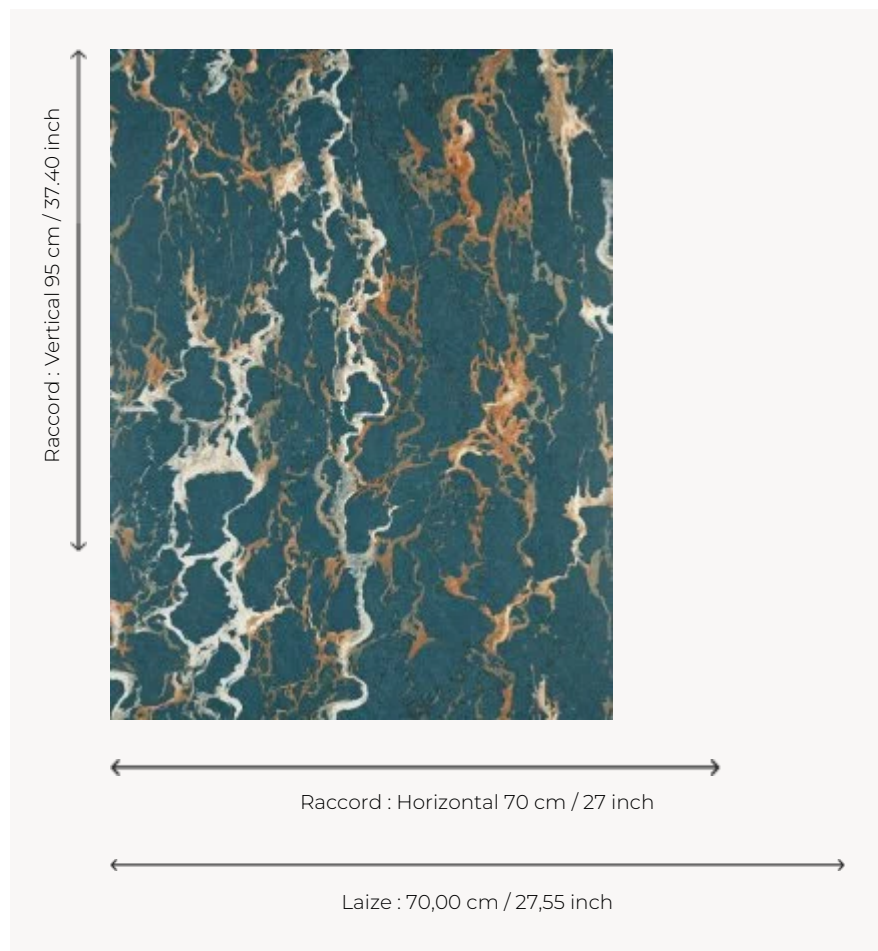

FP447005 PORTOR

Created by Mathias Kiss. A continuation of his research on folding and the deformation of stiff materials, this collaboration with Pierre Frey was initiated by "Wallpaper" magazine and echoes the artist's personal work by associating one of his painted marbles to wallpaper. He designed and painted the marble using oil paint, a technique he learned during his apprenticeship with the Compagnons. The motif symbolizes the origin of marble, the quarry, the raw stone, the material... and its application in furnishings.

FP447005 - Petrole

Pierre Frey

TYPE	Small width printed wallpapers - Vinyls
ARTIST	Mathias Kiss
SALES UNIT	Available per roll of 10,05 mts
BACKING	NON WOVEN
COMPOSITION	100 % Vinyl
WIDTH	70 cm / 27,55 inch
REPEAT	H: 70 cm - 27,00 inch V: 95 cm - 37,40 inch Half drop repeat
WEIGHT	346 gr / m ²
CARE	
TRIMMING	Trimmed
HANGING/REMOVING	Paste the wall Wet removable
CERTIFICATIONS	ASTM E84 Class A EUROCLASS C-s2,d0
NOTES	Good lightfastness Stain and impact resistant
BOOK	F9979PPFREY9