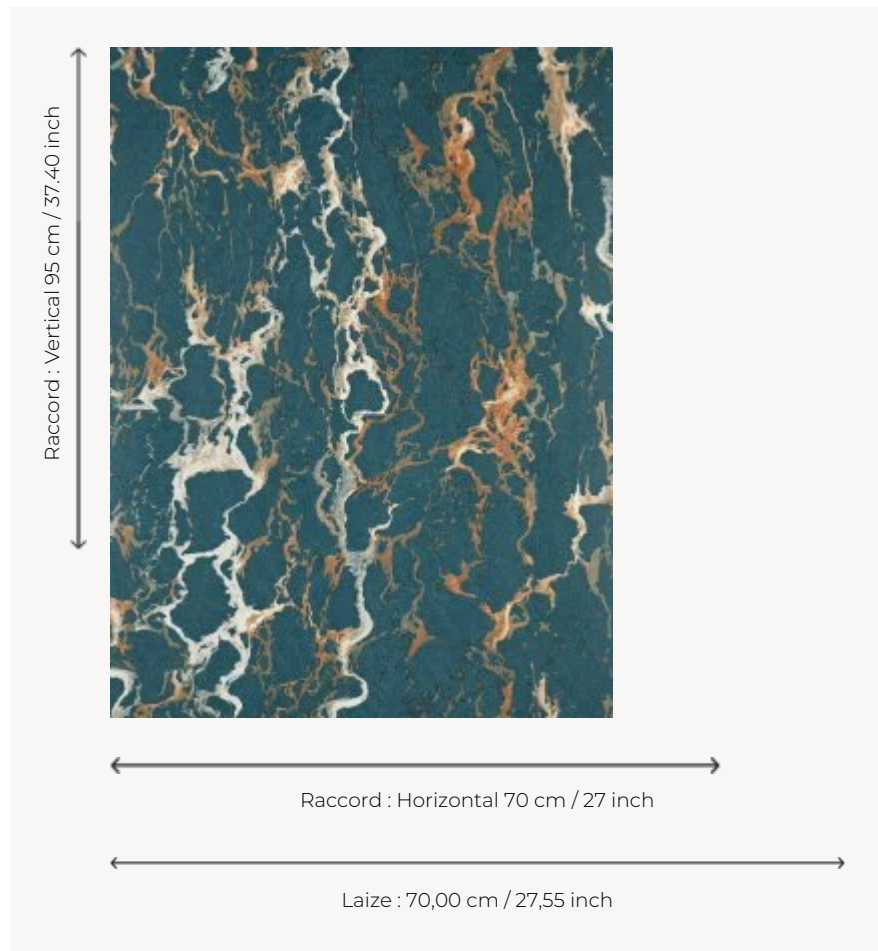

FP447005 PORTOR

Created by Mathias Kiss. A continuation of his research on folding and the deformation of stiff materials, this collaboration with Pierre Frey was initiated by "Wallpaper" magazine and echoes the artist's personal work by associating one of his painted marbles to wallpaper. He designed and painted the marble using oil paint, a technique he learned during his apprenticeship with the Compagnons. The motif symbolizes the origin of marble, the quarry, the raw stone, the material... and its application in furnishings.

FP447005 - Petrole

Pierre Frey

TYPE	Small width printed wallpapers - Vinyls
ARTIST	Mathias Kiss
SALES UNIT	Available per roll of 10,05 mts
BACKING	NON WOVEN
COMPOSITION	100 % Vinyl
WIDTH	70 cm / 27,55 inch
REPEAT	H: 70 cm - 27,00 inch V: 95 cm - 37,40 inch Half drop repeat
WEIGHT	346 gr / m ²
CARE	
TRIMMING	Trimmed
HANGING/REMOVING	Paste the wall Wet removable
CERTIFICATIONS	ASTM E84 Class A EUROCLASS C-s2,d0
NOTES	Good lightfastness Stain and impact resistant
BOOK	F9979PPFREY9

5 Colors

FP447001
Bleu

FP447002
Gris

FP447004
Prune

FP447005
Petrole

FP447006
Céladon