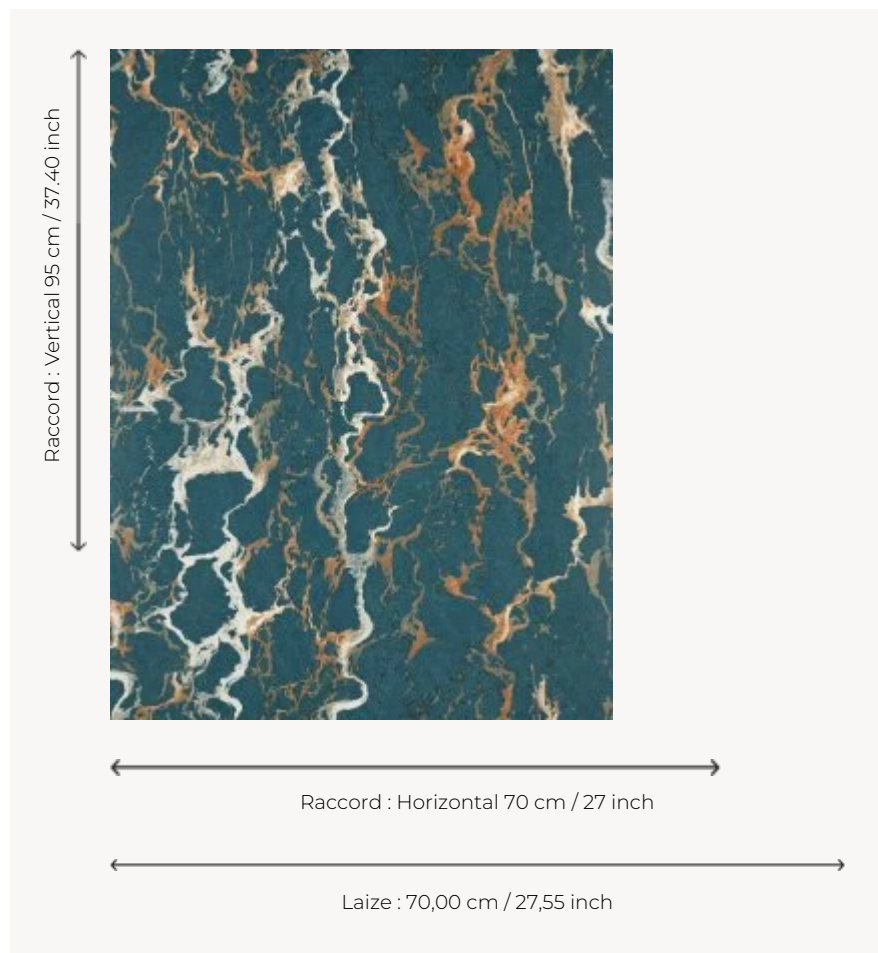

FP447005 PORTOR

Created by Mathias Kiss. A continuation of his research on folding and the deformation of stiff materials, this collaboration with Pierre Frey was initiated by "Wallpaper" magazine and echoes the artist's personal work by associating one of his painted marbles to wallpaper. He designed and painted the marble using oil paint, a technique he learned during his apprenticeship with the Compagnons. The motif symbolizes the origin of marble, the quarry, the raw stone, the material... and its application in furnishings.

FP447005 - Petrole

Pierre Frey

| | |
|-------------------------|---|
| TYPE | Small width printed wallpapers - Vinyls |
| ARTIST | Mathias Kiss |
| SALES UNIT | Available per roll of 10,05 mts |
| BACKING | NON WOVEN |
| COMPOSITION | 100 % Vinyl |
| WIDTH | 70 cm / 27,55 inch |
| REPEAT | H: 70 cm - 27,00 inch V: 95 cm - 37,40 inch Half drop repeat |
| WEIGHT | 346 gr / m ² |
| CARE |  |
| TRIMMING | Trimmed |
| HANGING/REMOVING | Paste the wall Wet removable |
| CERTIFICATIONS | ASTM E84 Class A EUROCLASS C-s2,d0 |
| NOTES | Good lightfastness Stain and impact resistant |
| BOOK | F9979PPFREY9 |

5 Colors

FP447001
Bleu

FP447002
Gris

FP447004
Prune

FP447005
Petrole

FP447006
Céladon