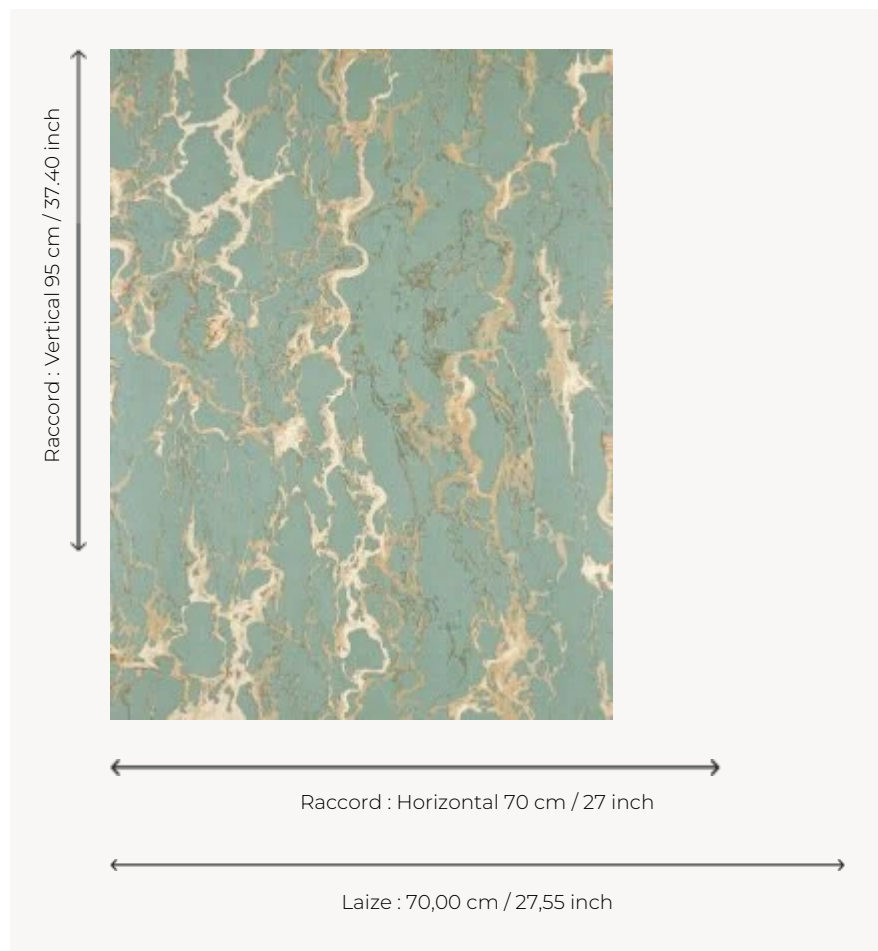

## FP447006 PORTOR

Created by Mathias Kiss. A continuation of his research on folding and the deformation of stiff materials, this collaboration with Pierre Frey was initiated by "Wallpaper" magazine and echoes the artist's personal work by associating one of his painted marbles to wallpaper. He designed and painted the marble using oil paint, a technique he learned during his apprenticeship with the Compagnons. The motif symbolizes the origin of marble, the quarry, the raw stone, the material... and its application in furnishings.

### FP447006 - Céladon

### Pierre Frey

<b>TYPE</b>	Small width printed wallpapers - Vinyls
<b>ARTIST</b>	Mathias Kiss
<b>SALES UNIT</b>	Available per roll of 10,05 mts
<b>BACKING</b>	NON WOVEN
<b>COMPOSITION</b>	100 % Vinyl
<b>WIDTH</b>	70 cm / 27,55 inch
<b>REPEAT</b>	H: 70 cm - 27,00 inch V: 95 cm - 37,40 inch Half drop repeat
<b>WEIGHT</b>	346 gr / m <sup>2</sup>
<b>CARE</b>	
<b>TRIMMING</b>	Trimmed
<b>HANGING/REMOVING</b>	Paste the wall Wet removable
<b>CERTIFICATIONS</b>	ASTM E84 Class A EUROCLASS C-s2,d0
<b>NOTES</b>	Good lightfastness Stain and impact resistant
<b>BOOK</b>	F9979PPFREY9

## 5 Colors

FP447001  
Bleu

FP447002  
Gris

FP447004  
Prune

FP447005  
Petrole

FP447006  
Céladon