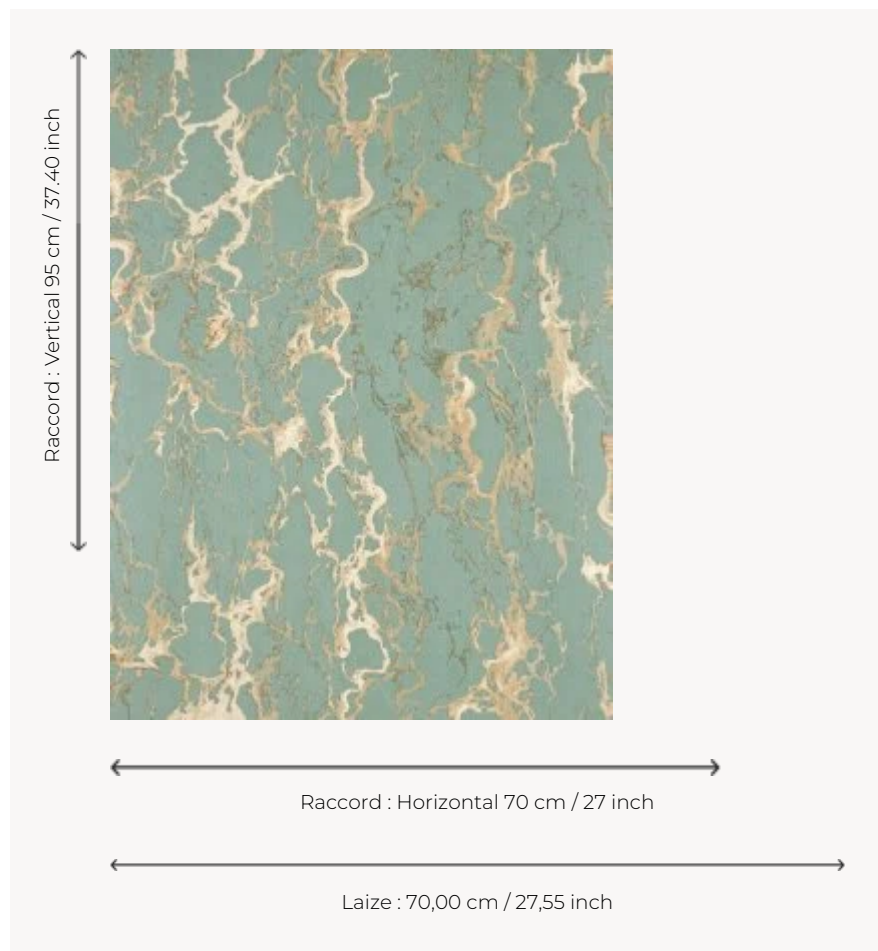

## FP447006 PORTOR

Created by Mathias Kiss. A continuation of his research on folding and the deformation of stiff materials, this collaboration with Pierre Frey was initiated by "Wallpaper" magazine and echoes the artist's personal work by associating one of his painted marbles to wallpaper. He designed and painted the marble using oil paint, a technique he learned during his apprenticeship with the Compagnons. The motif symbolizes the origin of marble, the quarry, the raw stone, the material... and its application in furnishings.

### FP447006 - Céladon

### Pierre Frey

|                         |   |
|-------------------------|---|
| <b>TYPE</b>             | Small width printed wallpapers - Vinyls   |
| <b>ARTIST</b>           | Mathias Kiss  |
| <b>SALES UNIT</b>       | Available per roll of 10,05 mts   |
| <b>BACKING</b>          | NON WOVEN   |
| <b>COMPOSITION</b>      | 100 % Vinyl   |
| <b>WIDTH</b>            | 70 cm / 27,55 inch  |
| <b>REPEAT</b>           | H: 70 cm - 27,00 inch<br>V: 95 cm - 37,40 inch<br>Half drop repeat                    |
| <b>WEIGHT</b>           | 346 gr / m <sup>2</sup>   |
| <b>CARE</b>             |  |
| <b>TRIMMING</b>         | Trimmed   |
| <b>HANGING/REMOVING</b> | Paste the wall<br>Wet removable   |
| <b>CERTIFICATIONS</b>   | ASTM E84 Class A<br>EUROCLASS C-s2,d0   |
| <b>NOTES</b>            | Good lightfastness<br>Stain and impact resistant                                      |
| <b>BOOK</b>             | F9979PPFREY9  |

## 5 Colors

FP447001  
Bleu

FP447002  
Gris

FP447004  
Prune

FP447005  
Petrole

FP447006  
Céladon