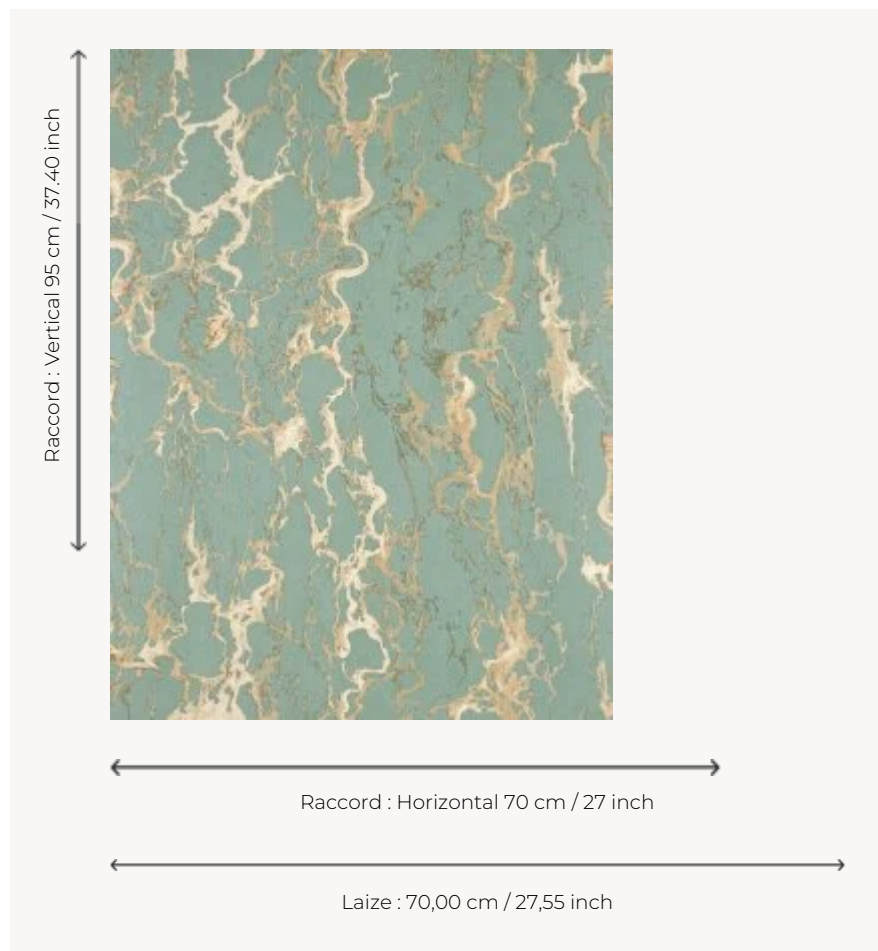

FP447006 PORTOR

Created by Mathias Kiss. A continuation of his research on folding and the deformation of stiff materials, this collaboration with Pierre Frey was initiated by "Wallpaper" magazine and echoes the artist's personal work by associating one of his painted marbles to wallpaper. He designed and painted the marble using oil paint, a technique he learned during his apprenticeship with the Compagnons. The motif symbolizes the origin of marble, the quarry, the raw stone, the material... and its application in furnishings.

FP447006 - Céladon

Pierre Frey

TYPE	Small width printed wallpapers - Vinyls
ARTIST	Mathias Kiss
SALES UNIT	Available per roll of 10,05 mts
BACKING	NON WOVEN
COMPOSITION	100 % Vinyl
WIDTH	70 cm / 27,55 inch
REPEAT	H: 70 cm - 27,00 inch V: 95 cm - 37,40 inch Half drop repeat
WEIGHT	346 gr / m ²
CARE	
TRIMMING	Trimmed
HANGING/REMOVING	Paste the wall Wet removable
CERTIFICATIONS	ASTM E84 Class A EUROCLASS C-s2,d0
NOTES	Good lightfastness Stain and impact resistant
BOOK	F9979PPFREY9

5 Colors

FP447001
Bleu

FP447002
Gris

FP447004
Prune

FP447005
Petrole

FP447006
Céladon