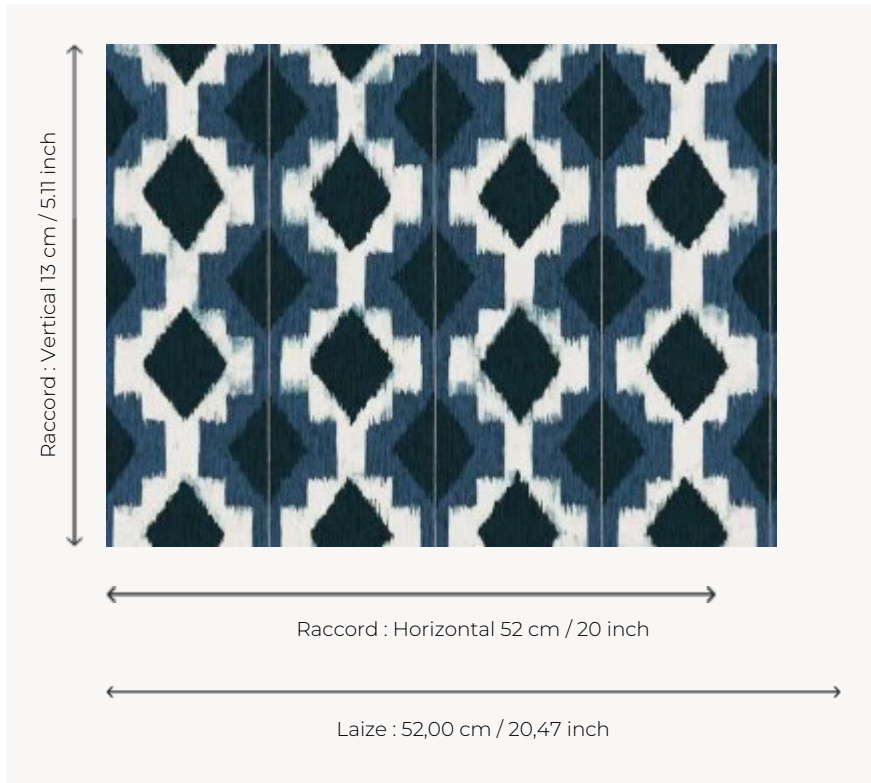

# FP448001 HAIKOU

The crepe effect printed on the wallpaper ground showcases a geometric pattern inspired by a batik motif. Traditional cylinder printing. Fabric coordinated F3158 HAIKOU

## Pierre Frey

<b>TYPE</b>	Small width printed wallpapers
<b>SALES UNIT</b>	Available per roll of 10,05 mts
<b>BACKING</b>	NON WOVEN
<b>COMPOSITION</b>	100 % Non-woven
<b>WIDTH</b>	52 cm / 20,47 inch
<b>REPEAT</b>	H: 52 cm - 20,00 inch V: 13 cm - 5,11 inch Straight repeat
<b>WEIGHT</b>	185 gr / m <sup>2</sup>
<b>CARE</b>	
<b>TRIMMING</b>	Trimmed
<b>HANGING/REMOVING</b>	Paste the wall Strippable
<b>CERTIFICATIONS</b>	EUROCLASS B-s1,d0 ASTM E84 Class A
<b>NOTES</b>	Good lightfastness
<b>BOOK</b>	F9979PPFREY10