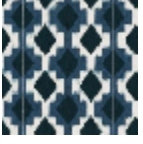

1 Colors

FP448001

Indigo