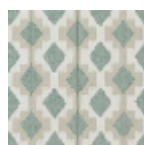

# FP448002 HAIKOU

The crepe effect printed on the wallpaper ground showcases a geometric pattern inspired by a batik motif. Traditional cylinder printing. Fabric coordinated F3158 HAIKOU

## Pierre Frey

<b>TYPE</b>	Small width printed wallpapers
<b>SALES UNIT</b>	Available per roll of 10,05 mts
<b>BACKING</b>	NON WOVEN
<b>COMPOSITION</b>	100 % Non-woven
<b>WIDTH</b>	52 cm / 20,47 inch
<b>REPEAT</b>	H: 52 cm - 20,00 inch V: 13 cm - 5,11 inch Straight repeat
<b>WEIGHT</b>	185 gr / m <sup>2</sup>
<b>CARE</b>	
<b>TRIMMING</b>	Trimmed
<b>HANGING/REMOVING</b>	Paste the wall Strippable
<b>CERTIFICATIONS</b>	EUROCLASS B-s1,d0 ASTM E84 Class A
<b>NOTES</b>	Good lightfastness
<b>BOOK</b>	F9979PPFREY10

## 4 Colors

FP448001  
Indigo

FP448002  
Miel

FP448003  
Céladon

FP448004  
Cerisier