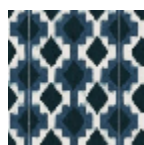

4 Colors

FP448001
Indigo