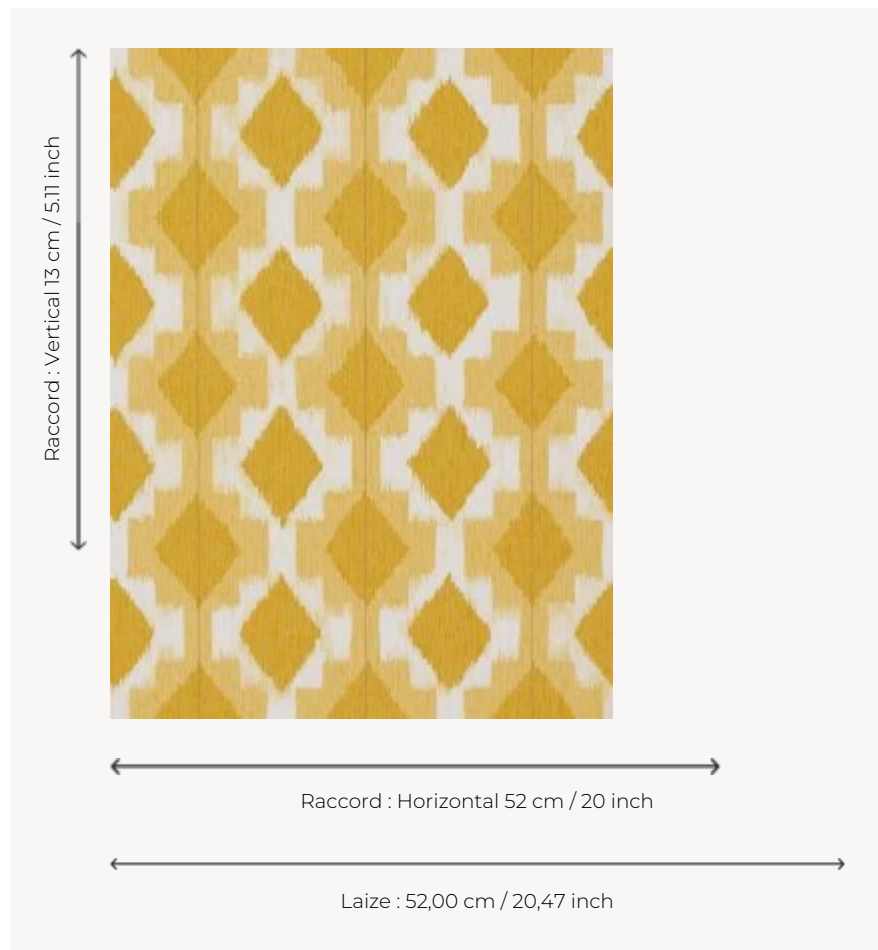

# FP448002 HAIKOU

The crepe effect printed on the wallpaper ground showcases a geometric pattern inspired by a batik motif. Traditional cylinder printing. Fabric coordinated F3158 HAIKOU

## Pierre Frey

<b>TYPE</b>	Small width printed wallpapers
<b>SALES UNIT</b>	Available per roll of 10,05 mts
<b>BACKING</b>	NON WOVEN
<b>COMPOSITION</b>	100 % Non-woven
<b>WIDTH</b>	52 cm / 20,47 inch
<b>REPEAT</b>	H: 52 cm - 20,00 inch V: 13 cm - 5,11 inch Straight repeat
<b>WEIGHT</b>	185 gr / m <sup>2</sup>
<b>CARE</b>	
<b>TRIMMING</b>	Trimmed
<b>HANGING/REMOVING</b>	Paste the wall Strippable
<b>CERTIFICATIONS</b>	EUROCLASS B-s1,d0 ASTM E84 Class A
<b>NOTES</b>	Good lightfastness
<b>BOOK</b>	F9979PPFREY10