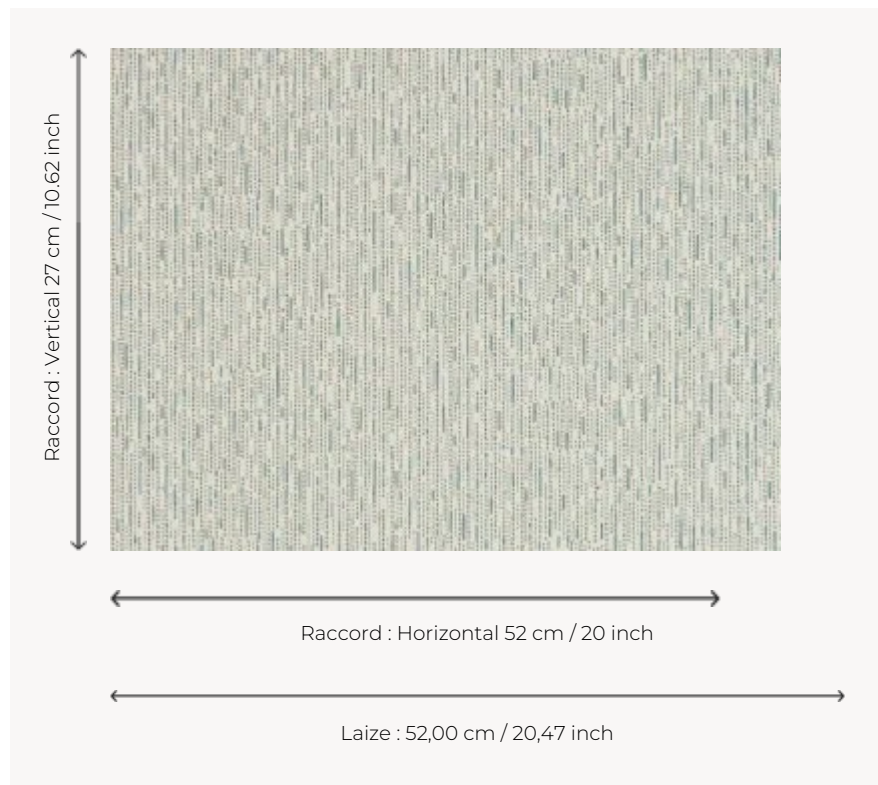

FP449003 MAOMAOYU

Like a faint drizzle, a summer rain, a cascade of petals or a shower of shooting stars... this archival small scale dotted motif is printed on glued yarns.

FP449003 - Ciel

Pierre Frey

TYPE	End-on-end threads - Small width printed wallpapers
SALES UNIT	Available per roll of 10,05 mts
BACKING	NON WOVEN
COMPOSITION	100 % Viscose
WIDTH	52 cm / 20,47 inch
REPEAT	H: 52 cm - 20,00 inch V: 27 cm - 10,62 inch Straight repeat
WEIGHT	255 gr / m ²
CARE	
TRIMMING	Trimmed
HANGING/REMOVING	Paste the wall Strippable
CERTIFICATIONS	ASTM E84 Class A
NOTES	Good lightfastness
BOOK	F9979PPFREY10

1 Colors

FP449003

Ciel