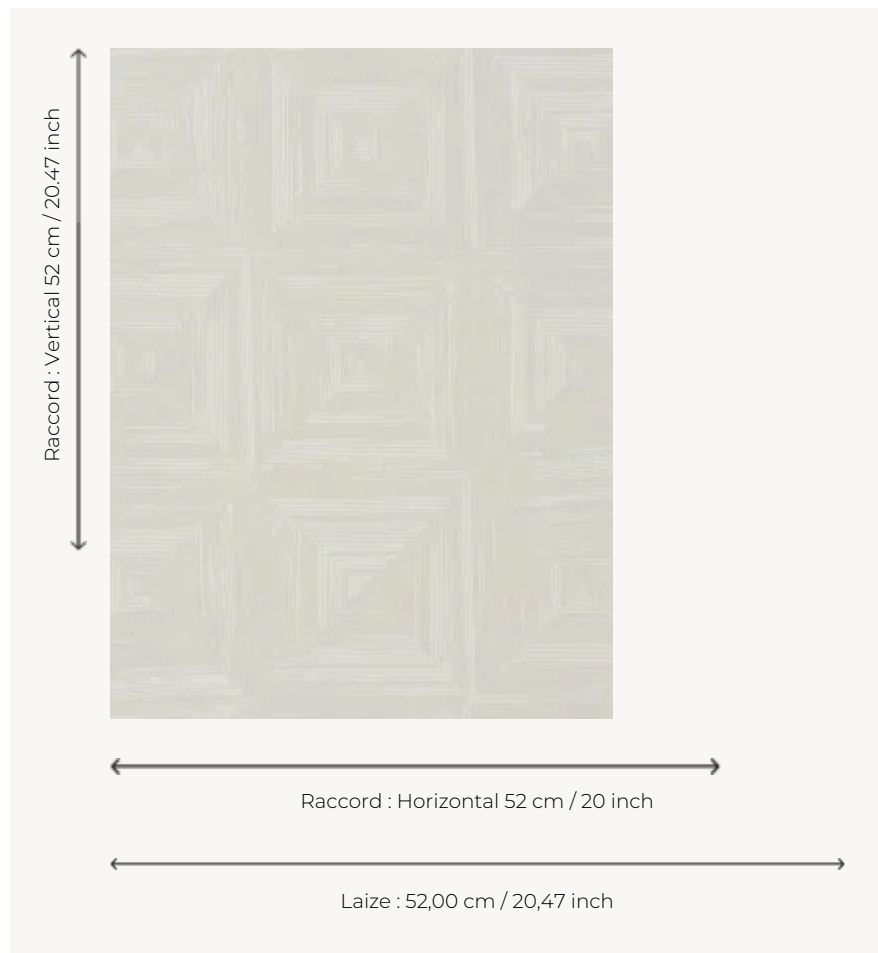

FP450001 CHAGUAN

Inspired by the architecture of Chinese roofs and tea houses, this marquetry effect is printed on traditional cylinders.

FP450001 - Craie

Pierre Frey

TYPE	Small width printed wallpapers
SALES UNIT	Available per roll of 10,05 mts
BACKING	NON WOVEN
COMPOSITION	100 % Non-woven
WIDTH	52 cm / 20,47 inch
REPEAT	H: 52 cm - 20,00 inch V: 52 cm - 20,47 inch Straight repeat
WEIGHT	190 gr / m ²
CARE	
TRIMMING	Trimmed
HANGING/REMOVING	Paste the wall Strippable
CERTIFICATIONS	EUROCLASS B-s1,d0 ASTM E84 Class A
NOTES	Good lightfastness
BOOK	F9979PPFREY10