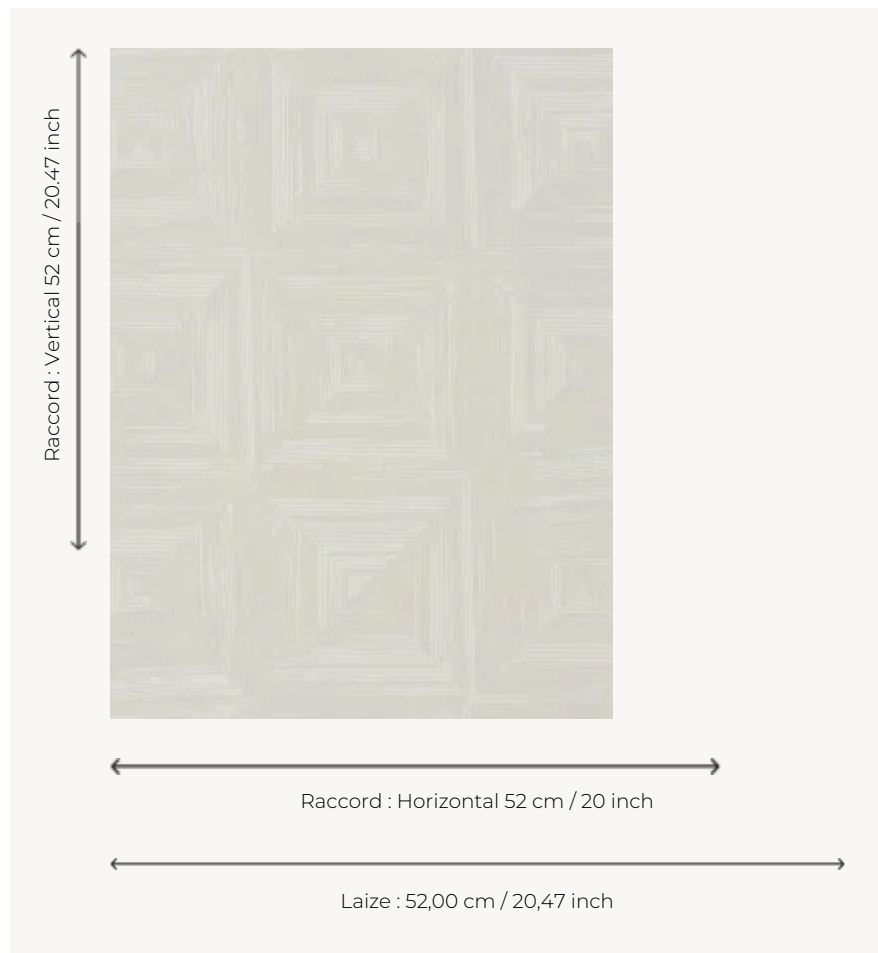

# FP450001 CHAGUAN

Inspired by the architecture of Chinese roofs and tea houses, this marquetry effect is printed on traditional cylinders.

## Pierre Frey

<b>TYPE</b>	Small width printed wallpapers
<b>SALES UNIT</b>	Available per roll of 10,05 mts
<b>BACKING</b>	NON WOVEN
<b>COMPOSITION</b>	100 % Non-woven
<b>WIDTH</b>	52 cm / 20,47 inch
<b>REPEAT</b>	H: 52 cm - 20,00 inch V: 52 cm - 20,47 inch Straight repeat
<b>WEIGHT</b>	190 gr / m <sup>2</sup>
<b>CARE</b>	
<b>TRIMMING</b>	Trimmed
<b>HANGING/REMOVING</b>	Paste the wall Strippable
<b>CERTIFICATIONS</b>	EUROCLASS B-s1,d0 ASTM E84 Class A
<b>NOTES</b>	Good lightfastness
<b>BOOK</b>	F9979PPFREY10