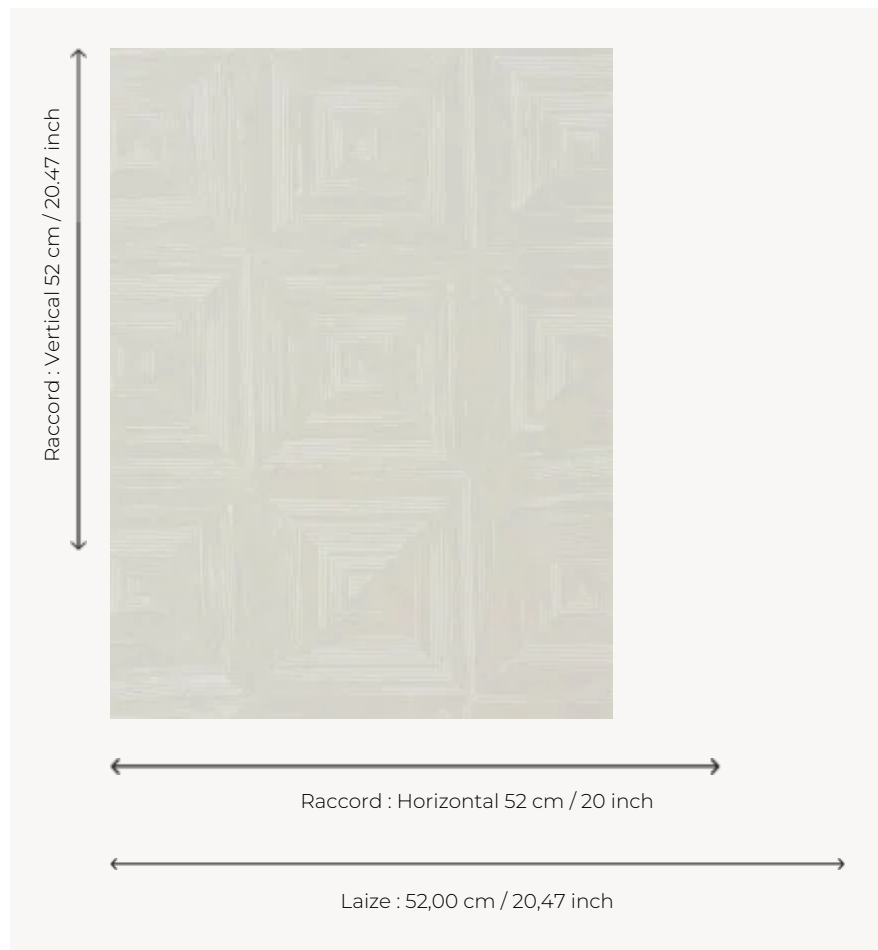

FP450001 CHAGUAN

Inspired by the architecture of Chinese roofs and tea houses, this marquetry effect is printed on traditional cylinders.

FP450001 - Craie

Pierre Frey

TYPE	Small width printed wallpapers
SALES UNIT	Available per roll of 10,05 mts
BACKING	NON WOVEN
COMPOSITION	100 % Non-woven
WIDTH	52 cm / 20,47 inch
REPEAT	H: 52 cm - 20,00 inch V: 52 cm - 20,47 inch Straight repeat
WEIGHT	190 gr / m ²
CARE	
TRIMMING	Trimmed
HANGING/REMOVING	Paste the wall Strippable
CERTIFICATIONS	EUROCLASS B-s1,d0 ASTM E84 Class A
NOTES	Good lightfastness
BOOK	F9979PPFREY10