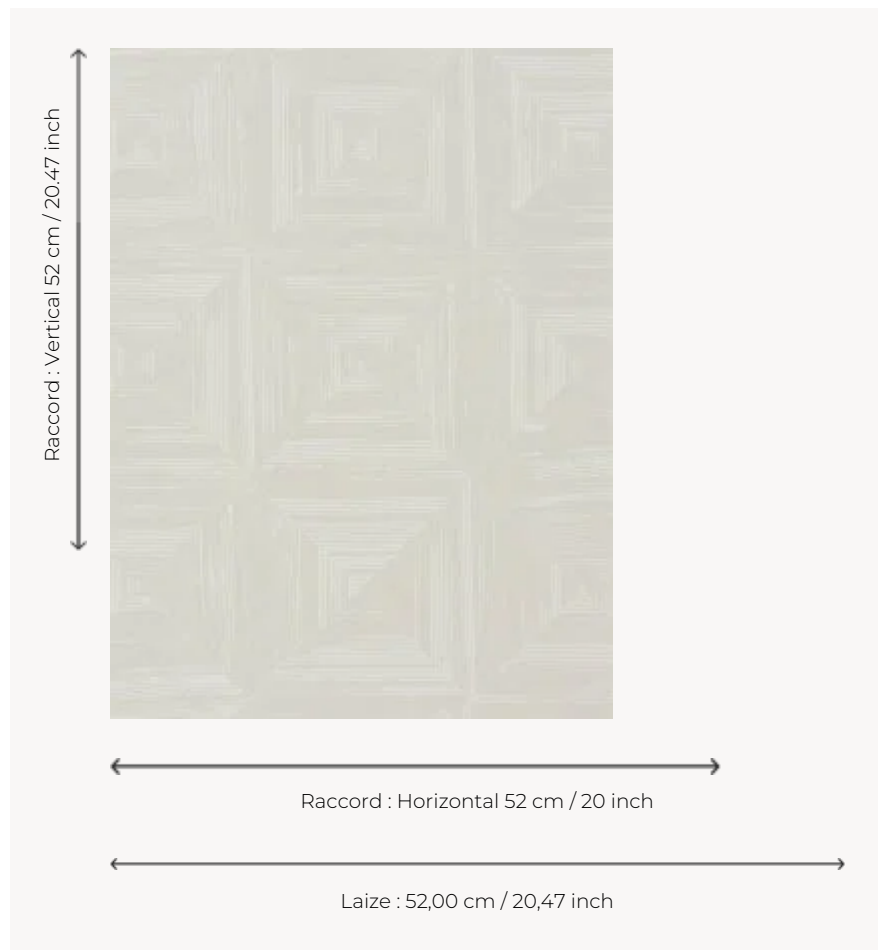

FP450001 CHAGUAN

Inspired by the architecture of Chinese roofs and tea houses, this marquetry effect is printed on traditional cylinders.

FP450001 - Craie

Pierre Frey

| | |
|-------------------------|---|
| TYPE | Small width printed wallpapers |
| SALES UNIT | Available per roll of 10,05 mts |
| BACKING | NON WOVEN |
| COMPOSITION | 100 % Non-woven |
| WIDTH | 52 cm / 20,47 inch |
| REPEAT | H: 52 cm - 20,00 inch V: 52 cm - 20,47 inch Straight repeat |
| WEIGHT | 190 gr / m ² |
| CARE |  |
| TRIMMING | Trimmed |
| HANGING/REMOVING | Paste the wall Strippable |
| CERTIFICATIONS | EUROCLASS B-s1,d0 ASTM E84 Class A |
| NOTES | Good lightfastness |
| BOOK | F9979PPFREY10 |