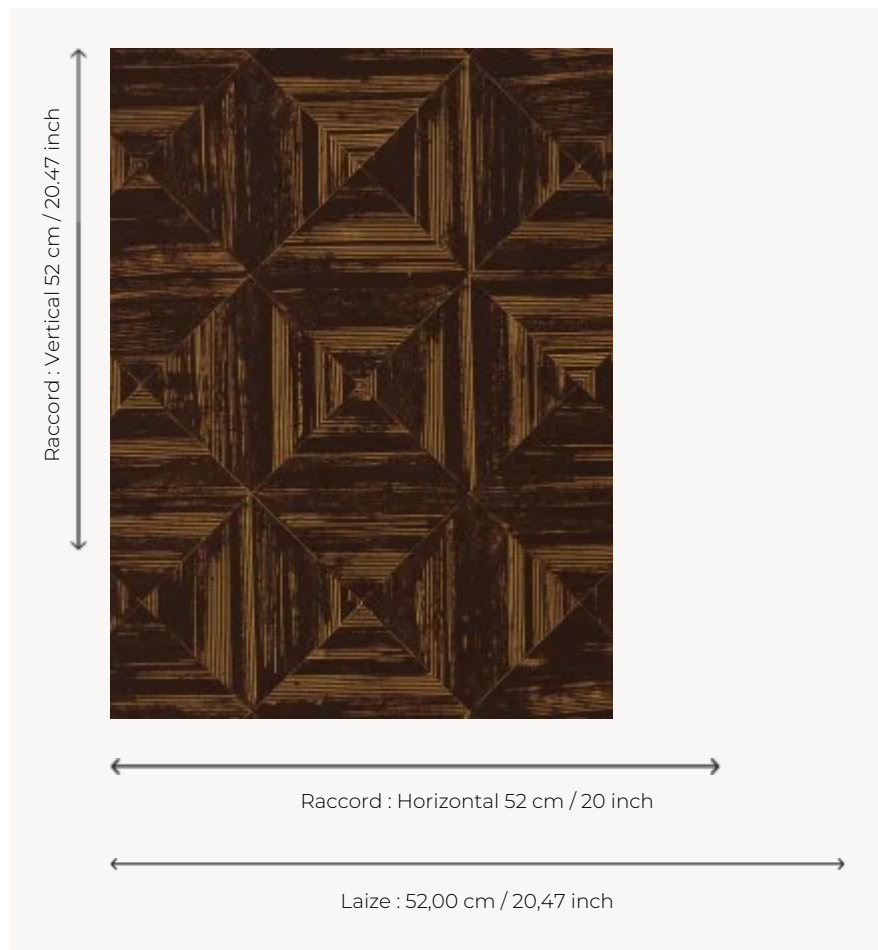

# FP450005 CHAGUAN

Inspired by the architecture of Chinese roofs and tea houses, this marquetry effect is printed on traditional cylinders.

## Pierre Frey

<b>TYPE</b>	Small width printed wallpapers
<b>SALES UNIT</b>	Available per roll of 10,05 mts
<b>BACKING</b>	NON WOVEN
<b>COMPOSITION</b>	100 % Non-woven
<b>WIDTH</b>	52 cm / 20,47 inch
<b>REPEAT</b>	H: 52 cm - 20,00 inch V: 52 cm - 20,47 inch Straight repeat
<b>WEIGHT</b>	190 gr / m <sup>2</sup>
<b>CARE</b>	 
<b>TRIMMING</b>	Trimmed
<b>HANGING/REMOVING</b>	Paste the wall Strippable
<b>CERTIFICATIONS</b>	EUROCLASS B-s1,d0 ASTM E84 Class A
<b>NOTES</b>	Good lightfastness
<b>BOOK</b>	F9979PPFREY10