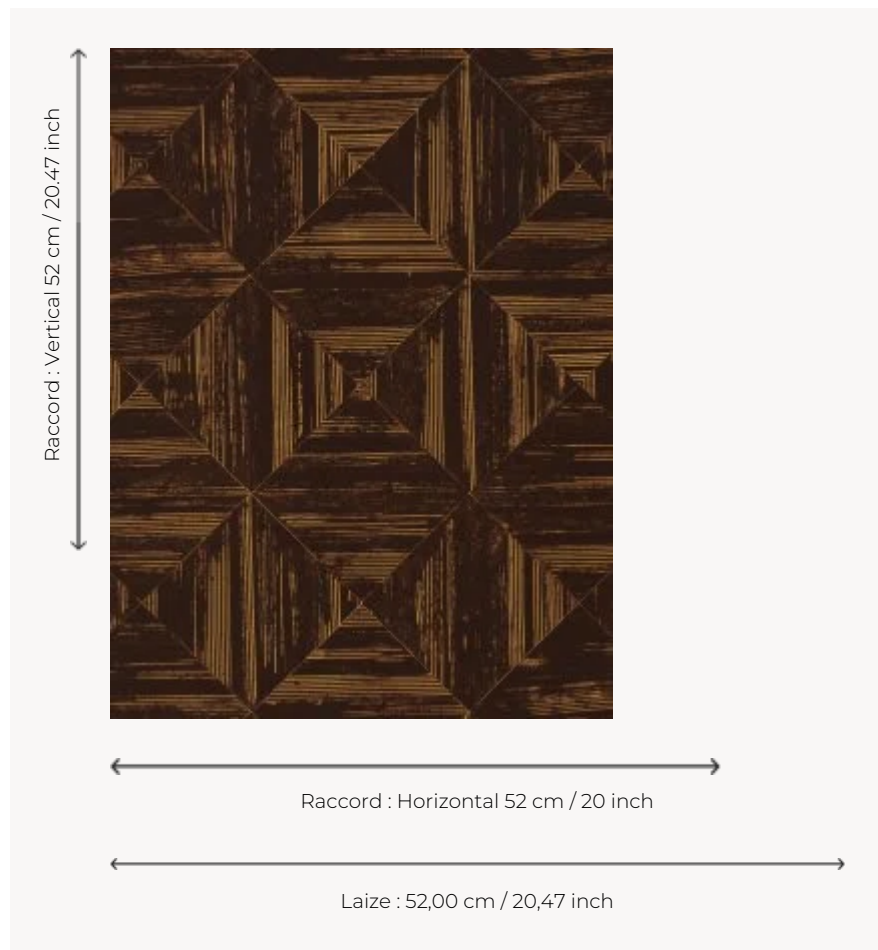

FP450005 CHAGUAN

Inspired by the architecture of Chinese roofs and tea houses, this marquetry effect is printed on traditional cylinders.

FP450005 - Bois

Pierre Frey

TYPE	Small width printed wallpapers
SALES UNIT	Available per roll of 10,05 mts
BACKING	NON WOVEN
COMPOSITION	100 % Non-woven
WIDTH	52 cm / 20,47 inch
REPEAT	H: 52 cm - 20,00 inch V: 52 cm - 20,47 inch Straight repeat
WEIGHT	190 gr / m ²
CARE	 
TRIMMING	Trimmed
HANGING/REMOVING	Paste the wall Strippable
CERTIFICATIONS	EUROCLASS B-s1,d0 ASTM E84 Class A
NOTES	Good lightfastness
BOOK	F9979PPFREY10