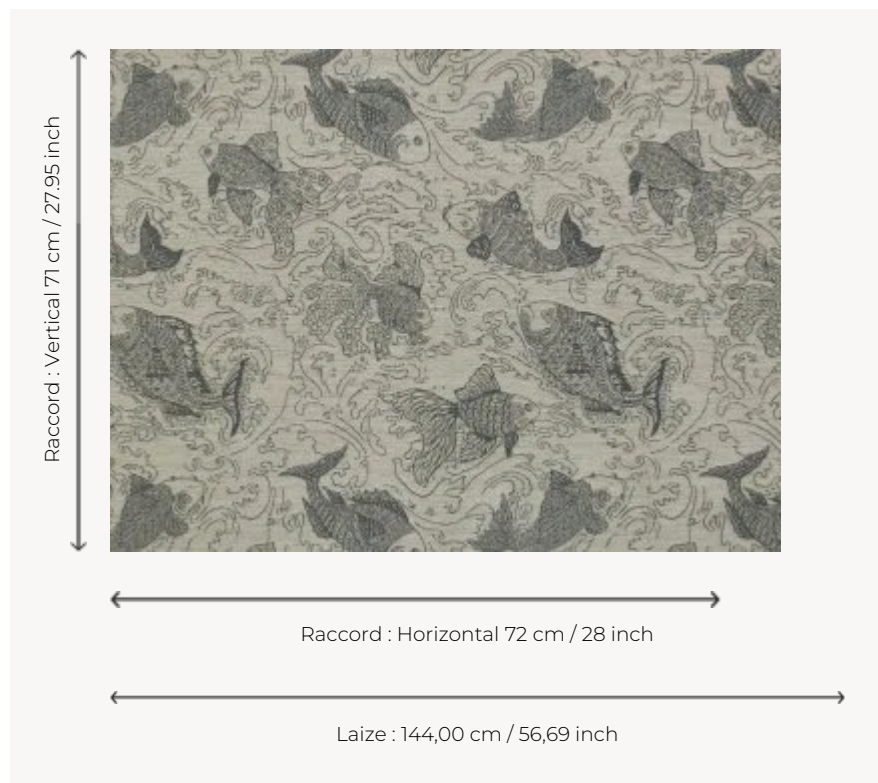

FP452002 LAN-FISH

This wallcovering is delicately woven with threads similar to raffia. Koi and Chinese gold fish swim in the waves. In Chinese culture, these fish are a symbol of strength and perseverance, and are often associated with wishes of richness and prosperity.

FP452002 - Mare

Pierre Frey

TYPE	Paperbacked fabrics - Straws and similar materials
SALES UNIT	Available per meter/yard
BACKING	NON WOVEN
COMPOSITION	40 % Viscose - 40 % Cotton - 20 % Polyester
WIDTH	144 cm / 56,69 inch
REPEAT	H: 72 cm - 28,00 inch V: 71 cm - 27,95 inch Straight repeat
WEIGHT	310 gr / m ²
CARE	
TRIMMING	Trimmed
HANGING/REMOVING	Paste the wall Strippable
CERTIFICATIONS	ASTM E84 Class A
BOOK	F9979PPFREY10