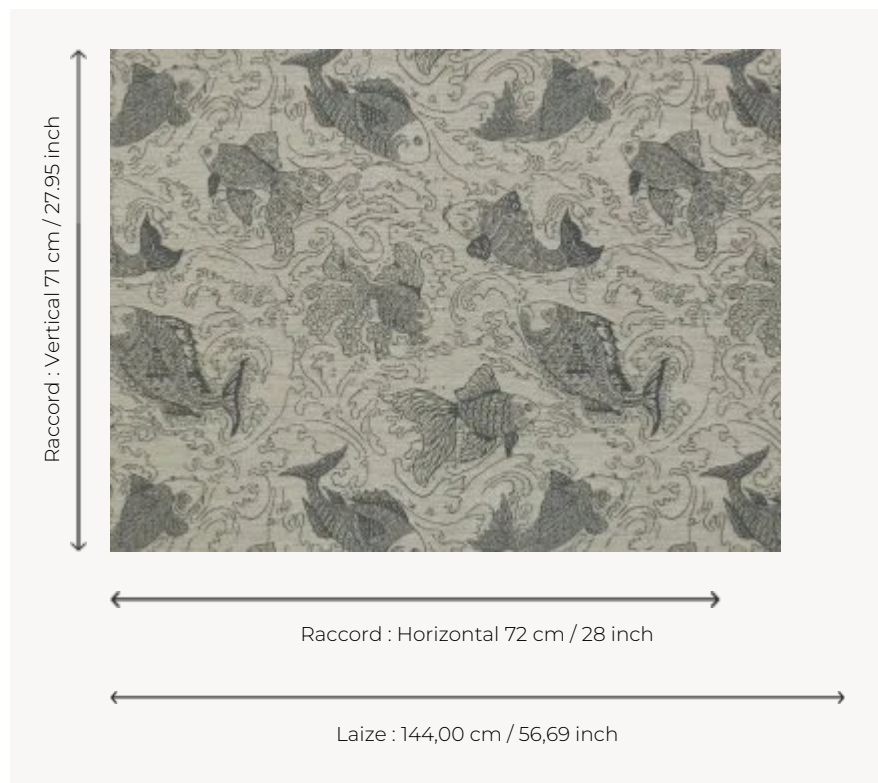

## FP452002 LAN-FISH

This wallcovering is delicately woven with threads similar to raffia. Koi and Chinese gold fish swim in the waves. In Chinese culture, these fish are a symbol of strength and perseverance, and are often associated with wishes of richness and prosperity.

### Pierre Frey

<b>TYPE</b>	Paperbacked fabrics - Straws and similar materials
<b>SALES UNIT</b>	Available per meter/yard
<b>BACKING</b>	NON WOVEN
<b>COMPOSITION</b>	40 % Viscose - 40 % Cotton - 20 % Polyester
<b>WIDTH</b>	144 cm / 56,69 inch
<b>REPEAT</b>	H: 72 cm - 28,00 inch V: 71 cm - 27,95 inch Straight repeat
<b>WEIGHT</b>	310 gr / m <sup>2</sup>
<b>CARE</b>	
<b>TRIMMING</b>	Trimmed
<b>HANGING/REMOVING</b>	Paste the wall Strippable
<b>CERTIFICATIONS</b>	ASTM E84 Class A
<b>BOOK</b>	F9979PPFREY10