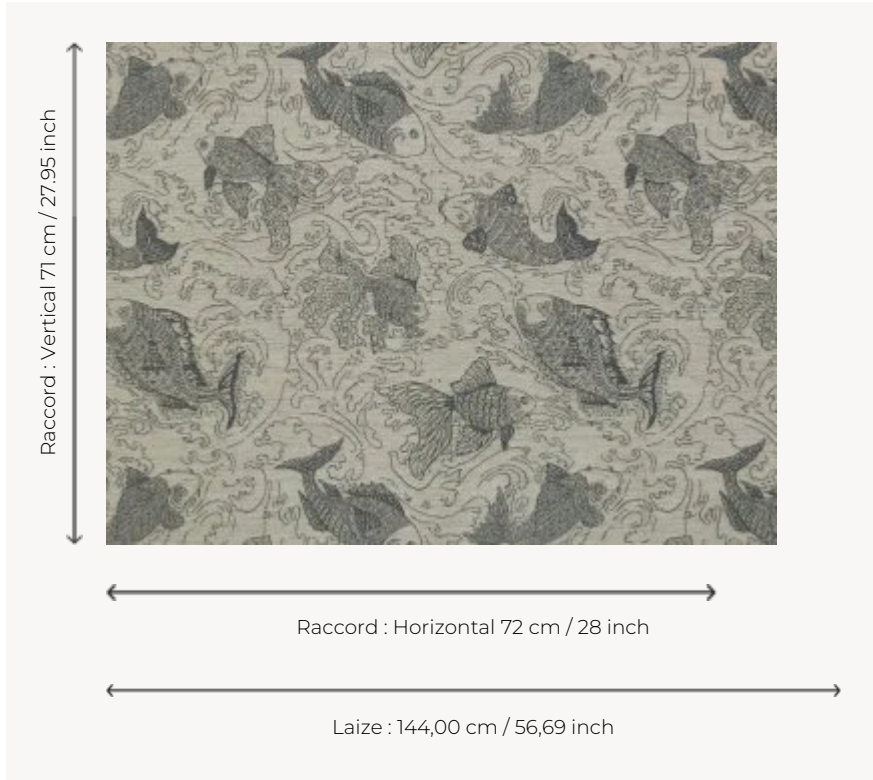

FP452002 LAN-FISH

This wallcovering is delicately woven with threads similar to raffia. Koi and Chinese gold fish swim in the waves. In Chinese culture, these fish are a symbol of strength and perseverance, and are often associated with wishes of richness and prosperity.

FP452002 - Mare

Pierre Frey

TYPE	Paperbacked fabrics - Straws and similar materials
SALES UNIT	Available per meter/yard
BACKING	NON WOVEN
COMPOSITION	40 % Viscose - 40 % Cotton - 20 % Polyester
WIDTH	144 cm / 56,69 inch
REPEAT	H: 72 cm - 28,00 inch V: 71 cm - 27,95 inch Straight repeat
WEIGHT	310 gr / m ²
CARE	
TRIMMING	Trimmed
HANGING/REMOVING	Paste the wall Strippable
CERTIFICATIONS	ASTM E84 Class A
BOOK	F9979PPFREY10