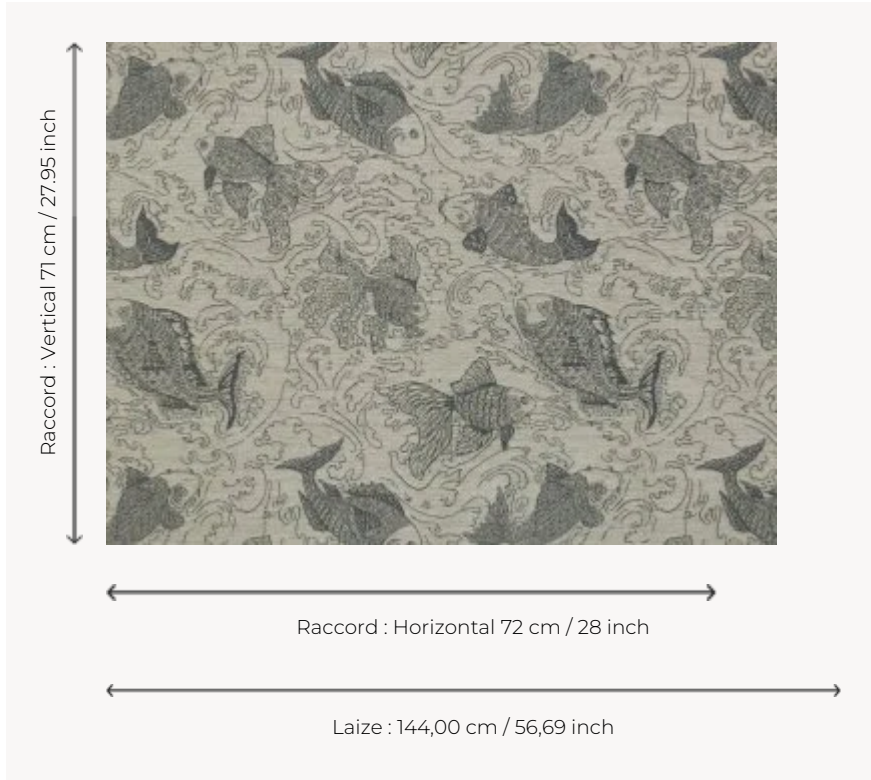

FP452002 LAN-FISH

This wallcovering is delicately woven with threads similar to raffia. Koi and Chinese gold fish swim in the waves. In Chinese culture, these fish are a symbol of strength and perseverance, and are often associated with wishes of richness and prosperity.

FP452002 - Mare

Pierre Frey

TYPE	Paperbacked fabrics - Straws and similar materials
SALES UNIT	Available per meter/yard
BACKING	NON WOVEN
COMPOSITION	40 % Viscose - 40 % Cotton - 20 % Polyester
WIDTH	144 cm / 56,69 inch
REPEAT	H: 72 cm - 28,00 inch V: 71 cm - 27,95 inch Straight repeat
WEIGHT	310 gr / m ²
CARE	
TRIMMING	Trimmed
HANGING/REMOVING	Paste the wall Strippable
CERTIFICATIONS	ASTM E84 Class A
BOOK	F9979PPFREY10