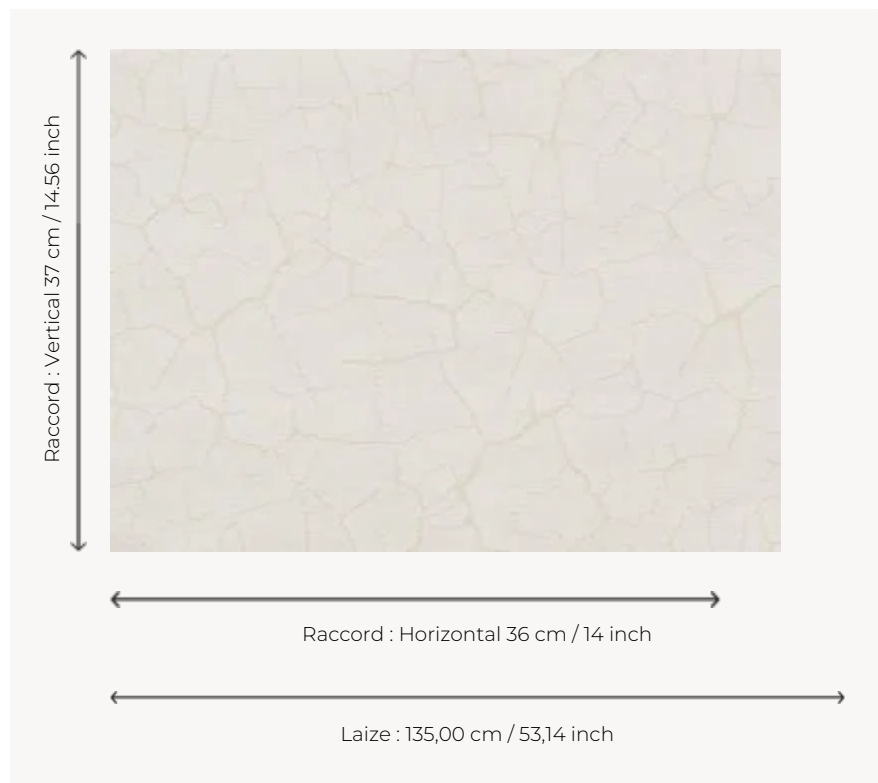

FP470003 ATACAMA II

In line with the previous GRAMINEES collections, and echoing the NATECRU collection of woven textiles, Pierre Frey presents a collection of wallcoverings inspired by nature, imitating straw weaves. White, natural or unbleached colors are associated in a resolutely contemporary way.

FP470003 - Neige

Pierre Frey

TYPE	Paperbacked fabrics
SALES UNIT	Available per meter/yard
BACKING	NON WOVEN
COMPOSITION	100 % Polyester
WIDTH	135 cm / 53,14 inch
REPEAT	H: 36 cm - 14,00 inch V: 37 cm - 14,56 inch No side match
WEIGHT	520 gr / m ²
CARE	
TRIMMING	Trimmed
HANGING/REMOVING	Paste the wall Strippable
CERTIFICATIONS	ASTM E84 Class A
INFORMATION	Panel effect

1 Colors

FP470003

Neige