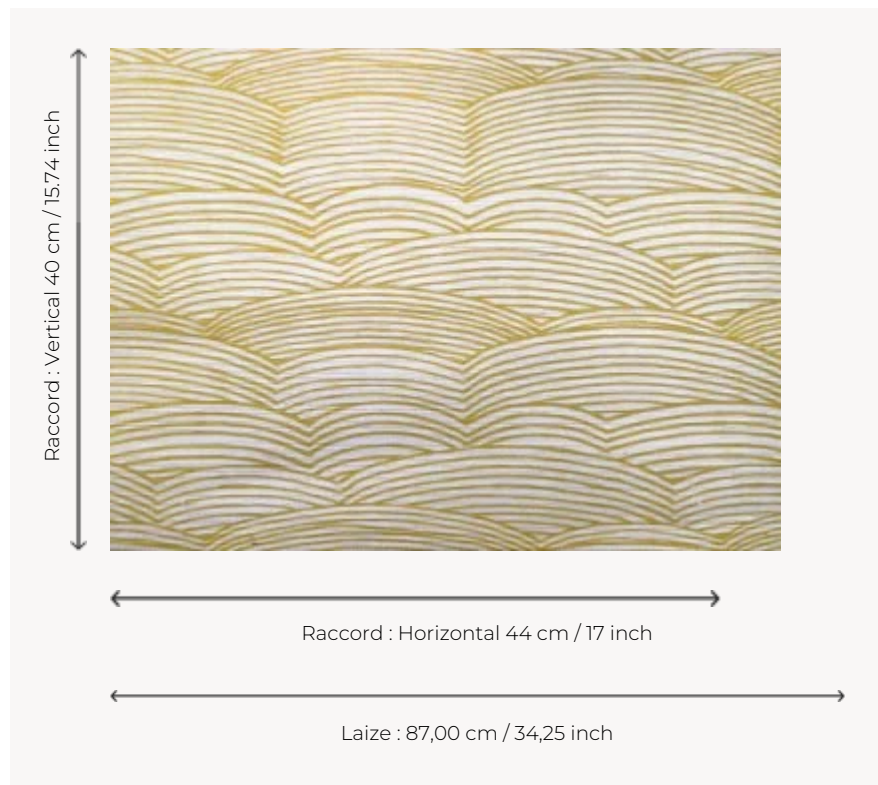

FP473001 YANGZI

The stylized waves on this wallcovering evoke the Yangzi, the longest river in China. The pattern is printed on a raffia straw laminated on a metallic ground reminiscent of sparkling water.

FP473001 - Citron

Pierre Frey

TYPE	Small width printed wallpapers - Straws and similar materials
SALES UNIT	Available per meter/yard
BACKING	PAPER
COMPOSITION	50 % Sisa - 50 % Polyester
WIDTH	87 cm / 34,25 inch
REPEAT	H: 44 cm - 17,00 inch V: 40 cm - 15,74 inch Straight repeat
WEIGHT	297 gr / m ²
CARE	
TRIMMING	Trimmed
HANGING/REMOVING	Paste the wall Wet removable
CERTIFICATIONS	EUROCLASS B-s1,d0 ASTM E84 Class A
NOTES	Good lightfastness
BOOK	F9979PPFREY10