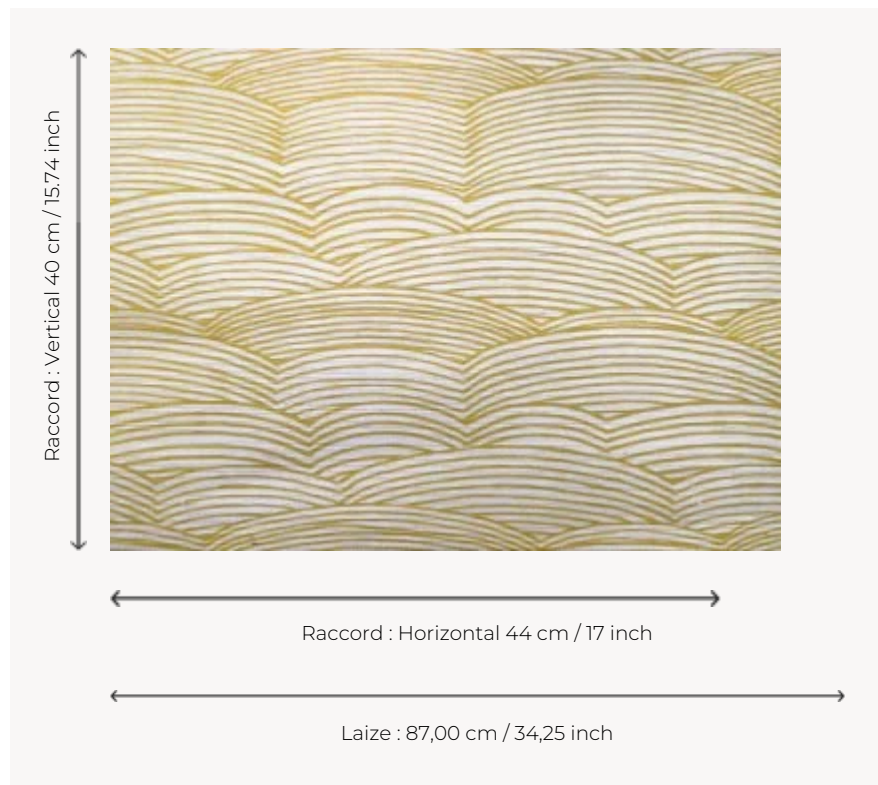

FP473001 YANGZI

The stylized waves on this wallcovering evoke the Yangzi, the longest river in China. The pattern is printed on a raffia straw laminated on a metallic ground reminiscent of sparkling water.

FP473001 - Citron

Pierre Frey

TYPE	Small width printed wallpapers - Straws and similar materials
SALES UNIT	Available per meter/yard
BACKING	PAPER
COMPOSITION	50 % Sisa - 50 % Polyester
WIDTH	87 cm / 34,25 inch
REPEAT	H: 44 cm - 17,00 inch V: 40 cm - 15,74 inch Straight repeat
WEIGHT	297 gr / m ²
CARE	
TRIMMING	Trimmed
HANGING/REMOVING	Paste the wall Wet removable
CERTIFICATIONS	EUROCLASS B-s1,d0 ASTM E84 Class A
NOTES	Good lightfastness