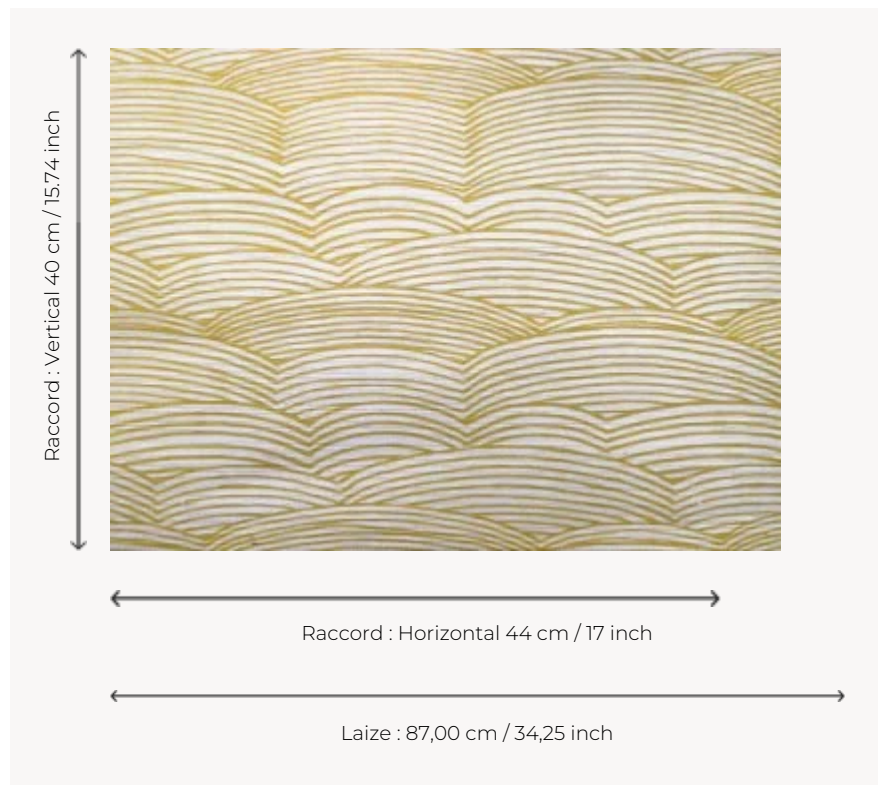

# FP473001 YANGZI

The stylized waves on this wallcovering evoke the Yangzi, the longest river in China. The pattern is printed on a raffia straw laminated on a metallic ground reminiscent of sparkling water.

## Pierre Frey

<b>TYPE</b>	Small width printed wallpapers - Straws and similar materials
<b>SALES UNIT</b>	Available per meter/yard
<b>BACKING</b>	PAPER
<b>COMPOSITION</b>	50 % Sisa - 50 % Polyester
<b>WIDTH</b>	87 cm / 34,25 inch
<b>REPEAT</b>	H: 44 cm - 17,00 inch V: 40 cm - 15,74 inch Straight repeat
<b>WEIGHT</b>	297 gr / m <sup>2</sup>
<b>CARE</b>	
<b>TRIMMING</b>	Trimmed
<b>HANGING/REMOVING</b>	Paste the wall Wet removable
<b>CERTIFICATIONS</b>	EUROCLASS B-s1,d0 ASTM E84 Class A
<b>NOTES</b>	Good lightfastness
<b>BOOK</b>	F9979PPFREY10