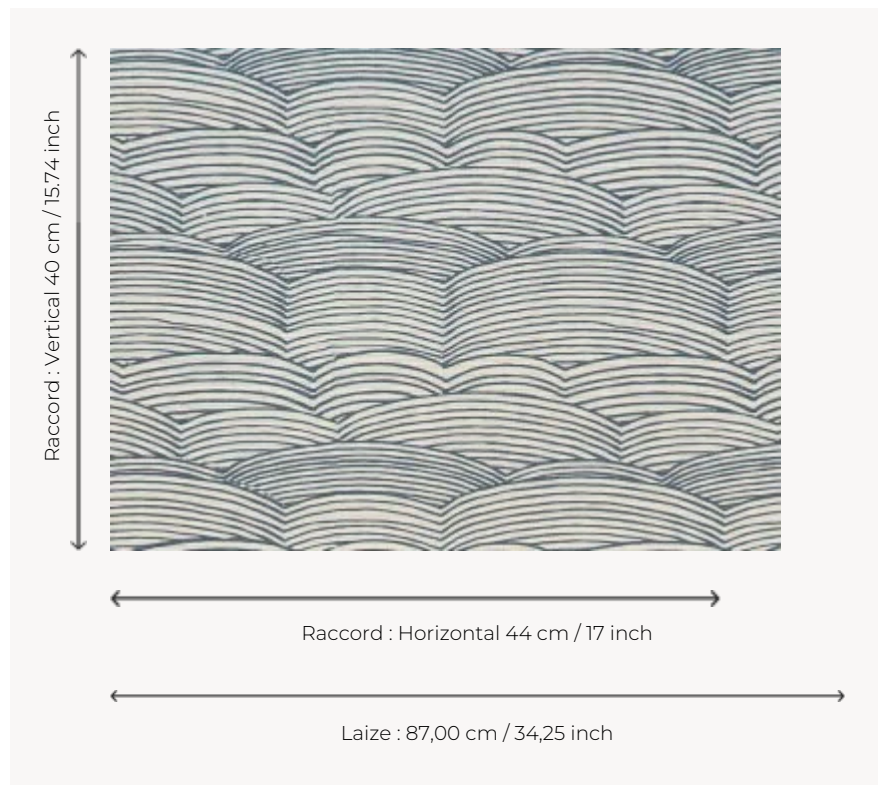

## FP473002 YANGZI

The stylized waves on this wallcovering evoke the Yangzi, the longest river in China. The pattern is printed on a raffia straw laminated on a metallic ground reminiscent of sparkling water.

### Pierre Frey

<b>TYPE</b>	Small width printed wallpapers - Straws and similar materials
<b>SALES UNIT</b>	Available per meter/yard
<b>BACKING</b>	PAPER
<b>COMPOSITION</b>	50 % Sisa - 50 % Polyester
<b>WIDTH</b>	87 cm / 34,25 inch
<b>REPEAT</b>	H: 44 cm - 17,00 inch V: 40 cm - 15,74 inch Straight repeat
<b>WEIGHT</b>	297 gr / m <sup>2</sup>
<b>CARE</b>	
<b>TRIMMING</b>	Trimmed
<b>HANGING/REMOVING</b>	Paste the wall Wet removable
<b>CERTIFICATIONS</b>	EUROCLASS B-s1,d0 ASTM E84 Class A
<b>NOTES</b>	Good lightfastness
<b>BOOK</b>	F9979PPFREY10