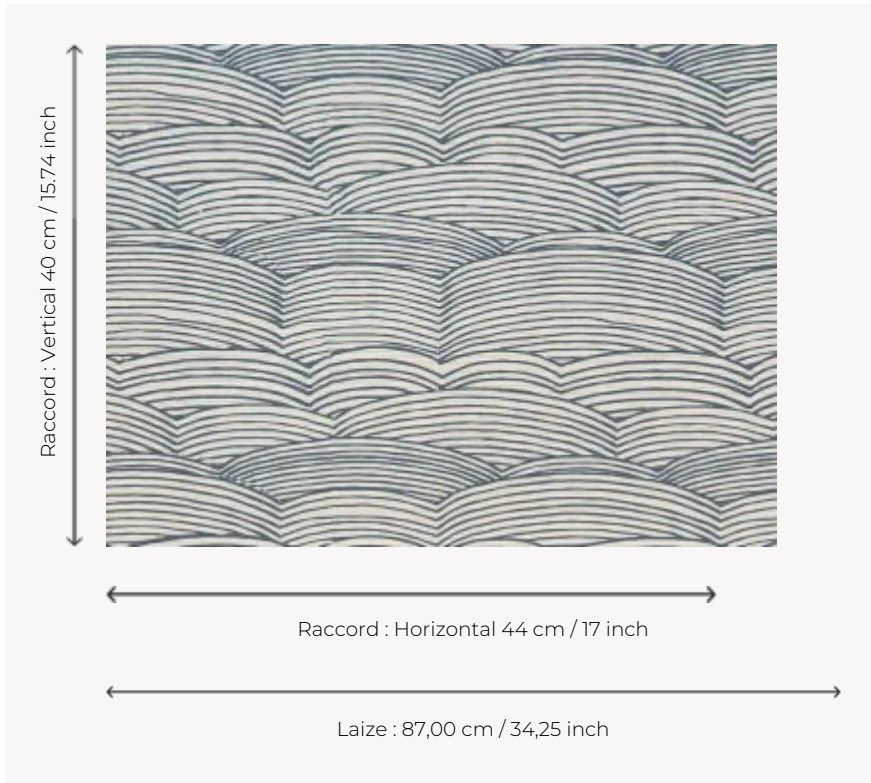

FP473002 YANGZI

The stylized waves on this wallcovering evoke the Yangzi, the longest river in China. The pattern is printed on a raffia straw laminated on a metallic ground reminiscent of sparkling water.

FP473002 - Océan

Pierre Frey

| | |
|-------------------------|-------------------------------------------------------------------------------------|
| TYPE | Small width printed wallpapers - Straws and similar materials |
| SALES UNIT | Available per meter/yard |
| BACKING | PAPER |
| COMPOSITION | 50 % Sisa - 50 % Polyester |
| WIDTH | 87 cm / 34,25 inch |
| REPEAT | H: 44 cm - 17,00 inch V: 40 cm - 15,74 inch Straight repeat |
| WEIGHT | 297 gr / m ² |
| CARE |  |
| TRIMMING | Trimmed |
| HANGING/REMOVING | Paste the wall Wet removable |
| CERTIFICATIONS | EUROCLASS B-s1,d0 ASTM E84 Class A |
| NOTES | Good lightfastness |
| BOOK | F9979PPFREY10 |