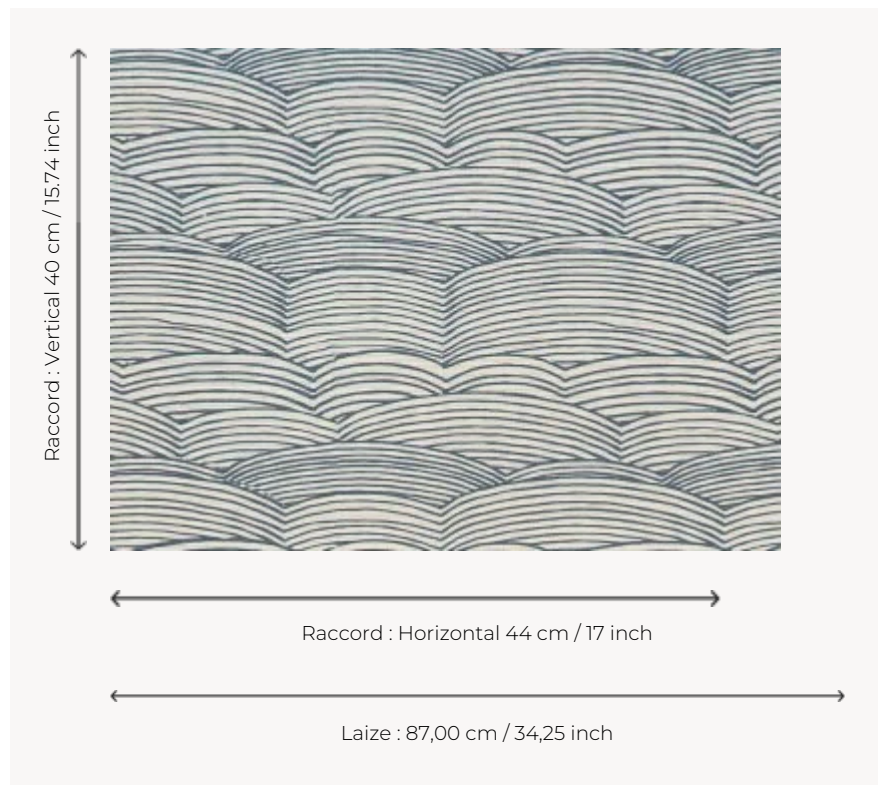

FP473002 YANGZI

The stylized waves on this wallcovering evoke the Yangzi, the longest river in China. The pattern is printed on a raffia straw laminated on a metallic ground reminiscent of sparkling water.

FP473002 - Océan

Pierre Frey

| | |
|-------------------------|---|
| TYPE | Small width printed wallpapers - Straws and similar materials |
| SALES UNIT | Available per meter/yard |
| BACKING | PAPER |
| COMPOSITION | 50 % Sisa - 50 % Polyester |
| WIDTH | 87 cm / 34,25 inch |
| REPEAT | H: 44 cm - 17,00 inch V: 40 cm - 15,74 inch Straight repeat |
| WEIGHT | 297 gr / m ² |
| CARE | |
| TRIMMING | Trimmed |
| HANGING/REMOVING | Paste the wall Wet removable |
| CERTIFICATIONS | EUROCLASS B-s1,d0 ASTM E84 Class A |
| NOTES | Good lightfastness |
| BOOK | F9979PPFREY10 |