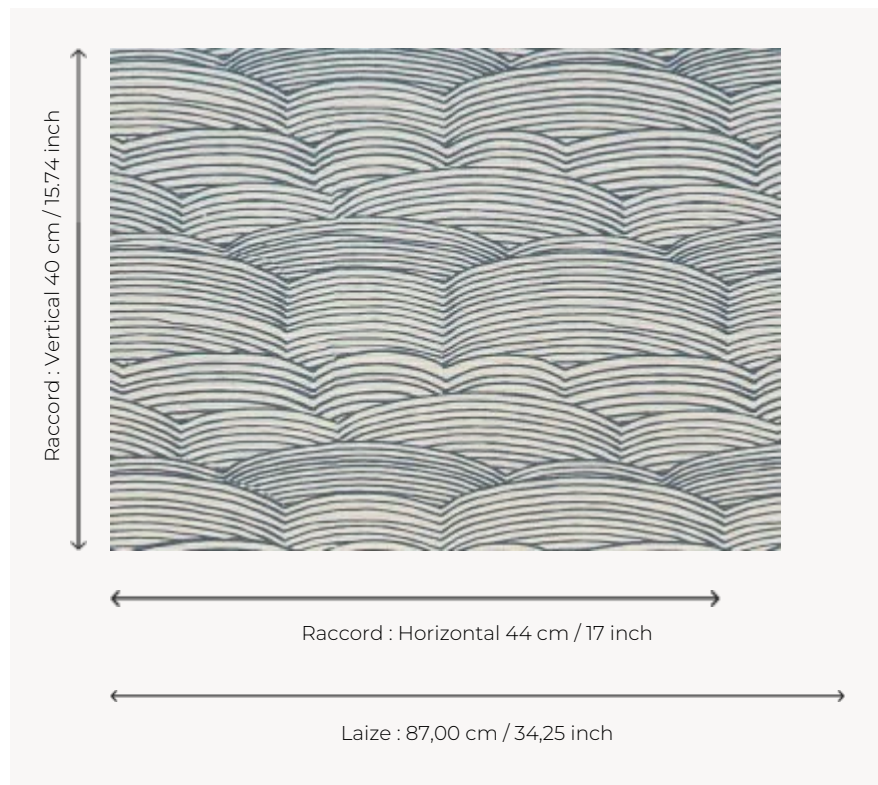

FP473002 YANGZI

The stylized waves on this wallcovering evoke the Yangzi, the longest river in China. The pattern is printed on a raffia straw laminated on a metallic ground reminiscent of sparkling water.

FP473002 - Océan

Pierre Frey

TYPE	Small width printed wallpapers - Straws and similar materials
SALES UNIT	Available per meter/yard
BACKING	PAPER
COMPOSITION	50 % Sisa - 50 % Polyester
WIDTH	87 cm / 34,25 inch
REPEAT	H: 44 cm - 17,00 inch V: 40 cm - 15,74 inch Straight repeat
WEIGHT	297 gr / m ²
CARE	
TRIMMING	Trimmed
HANGING/REMOVING	Paste the wall Wet removable
CERTIFICATIONS	EUROCLASS B-s1,d0 ASTM E84 Class A
NOTES	Good lightfastness
BOOK	F9979PPFREY10