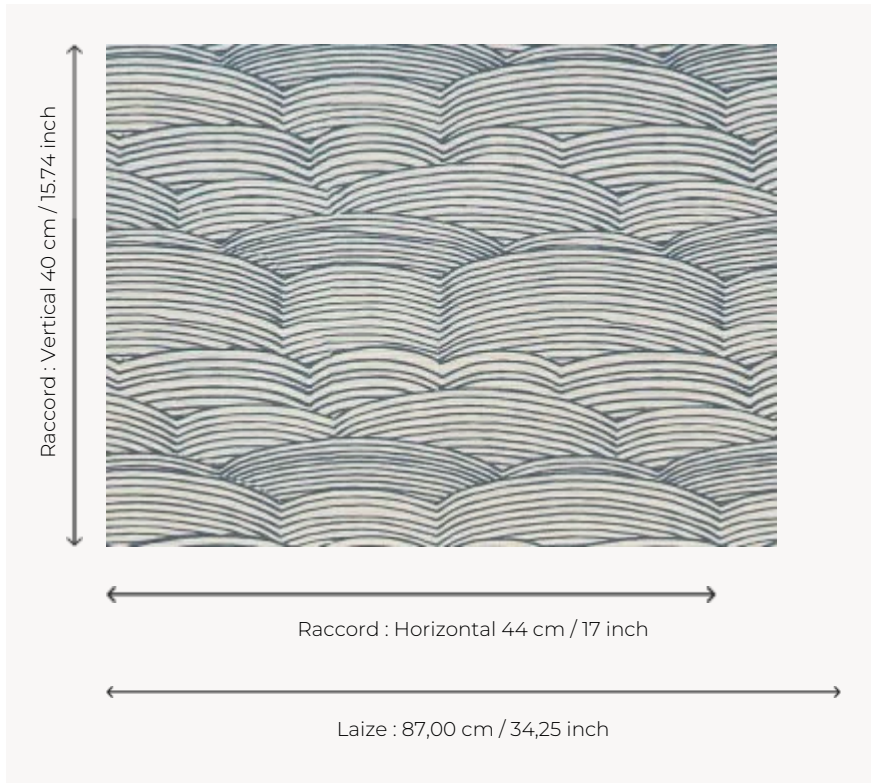

FP473002 YANGZI

The stylized waves on this wallcovering evoke the Yangzi, the longest river in China. The pattern is printed on a raffia straw laminated on a metallic ground reminiscent of sparkling water.

FP473002 - Océan

Pierre Frey

TYPE	Small width printed wallpapers - Straws and similar materials
SALES UNIT	Available per meter/yard
BACKING	PAPER
COMPOSITION	50 % Sisa - 50 % Polyester
WIDTH	87 cm / 34,25 inch
REPEAT	H: 44 cm - 17,00 inch V: 40 cm - 15,74 inch Straight repeat
WEIGHT	297 gr / m ²
CARE	
TRIMMING	Trimmed
HANGING/REMOVING	Paste the wall Wet removable
CERTIFICATIONS	EUROCLASS B-s1,d0 ASTM E84 Class A
NOTES	Good lightfastness
BOOK	F9979PPFREY10