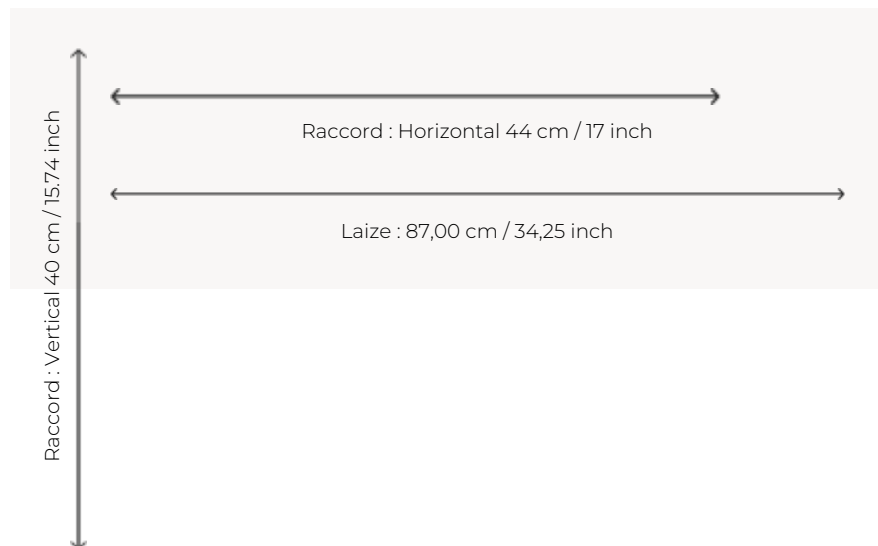

FP473003 YANGZI

The stylized waves on this wallcovering evoke the Yangzi, the longest river in China. The pattern is printed on a raffia straw laminated on a metallic ground reminiscent of sparkling water.

FP473003 -

Pierre Frey

TYPE	Small width printed wallpapers - Straws and similar materials
SALES UNIT	Available per meter/yard
BACKING	PAPER
COMPOSITION	50 % Sisa - 50 % Polyester
WIDTH	87 cm / 34,25 inch
REPEAT	H: 44 cm - 17,00 inch V: 40 cm - 15,74 inch Straight repeat
WEIGHT	297 gr / m ²
CARE	
TRIMMING	Trimmed
HANGING/REMOVING	Paste the wall Wet removable
CERTIFICATIONS	EUROCLASS B-s1,d0 ASTM E84 Class A
NOTES	Good lightfastness