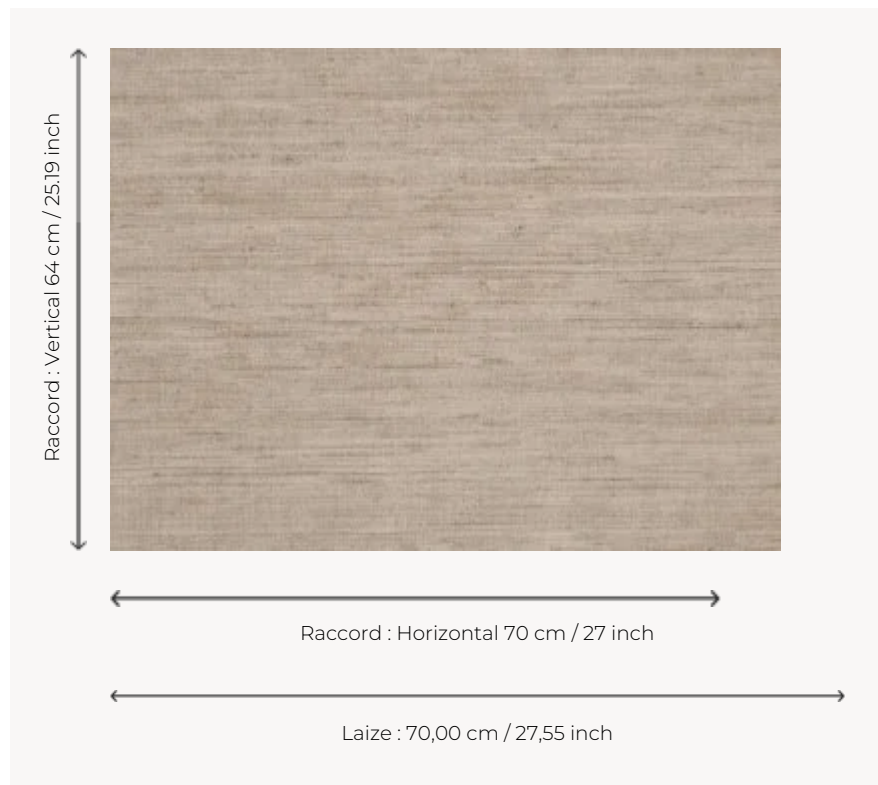

FP475005 KIMONO

Available in 14 colors in soft and powdery tones, this plain imitates a hand woven silk through the use of embossed vinyl. This basic will warmly dress up any decor, from classic to contemporary.

FP475005 - Mastic

Pierre Frey

TYPE	Vinyls - Plains & semi plains
SALES UNIT	Available per roll of 10,05 mts
BACKING	NON WOVEN
COMPOSITION	100 % Vinyl
WIDTH	70 cm / 27,55 inch
REPEAT	H: 70 cm - 27,00 inch V: 64 cm - 25,19 inch Straight repeat
WEIGHT	400 gr / m ²
CARE	
TRIMMING	Trimmed
HANGING/REMOVING	Paste the wall Wet removable
CERTIFICATIONS	EUROCLASS B-s2,d0 ASTM E84 Class A
NOTES	Good lightfastness Extra washable Stain and impact resistant

12 Colors

FP475001
Grisorage

FP475002
Gris galet

FP475003
Céladon

FP475004
Mer du nord

FP475005
Mastic

FP475006
Sous bois

FP475007
Nacre