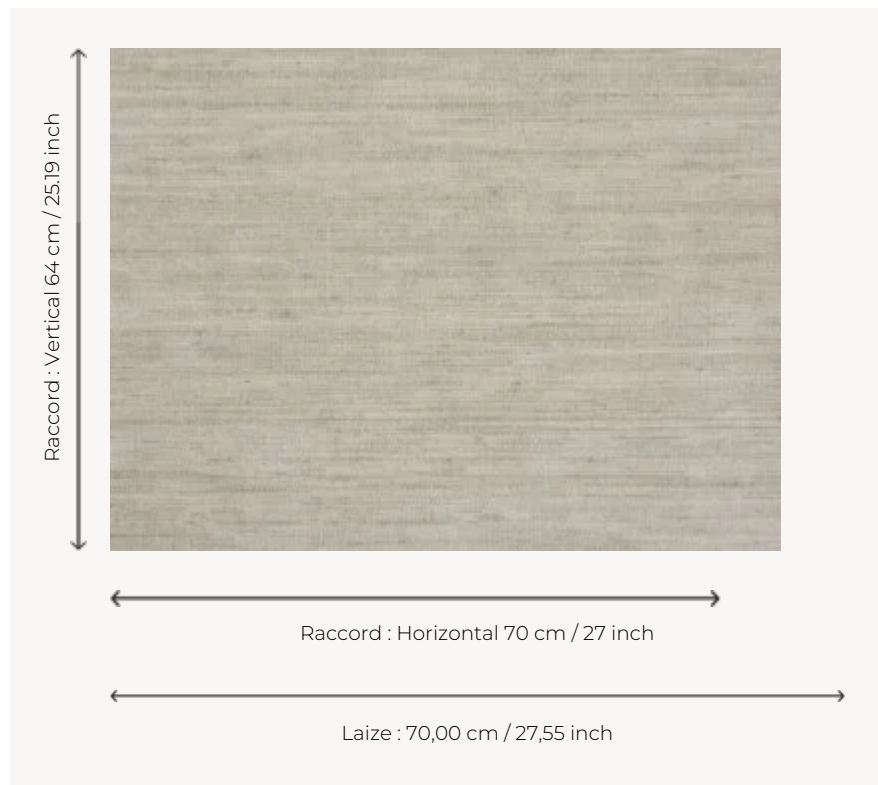

FP475006 KIMONO

Available in 14 colors in soft and powdery tones, this plain imitates a hand woven silk through the use of embossed vinyl. This basic will warmly dress up any decor, from classic to contemporary.

FP475006 - Sous bois

Pierre Frey

TYPE	Vinyls - Plains & semi plains
SALES UNIT	Available per roll of 10,05 mts
BACKING	NON WOVEN
COMPOSITION	100 % Vinyl
WIDTH	70 cm / 27,55 inch
REPEAT	H: 70 cm - 27,00 inch V: 64 cm - 25,19 inch Straight repeat
WEIGHT	400 gr / m ²
CARE	
TRIMMING	Trimmed
HANGING/REMOVING	Paste the wall Wet removable
CERTIFICATIONS	EUROCLASS B-s2,d0 ASTM E84 Class A
NOTES	Good lightfastness Extra washable Stain and impact resistant

12 Colors

FP475001
Grisorage

FP475002
Gris galet

FP475003
Céladon

FP475004
Mer du nord

FP475005
Mastic

FP475006
Sous bois

FP475007
Nacre