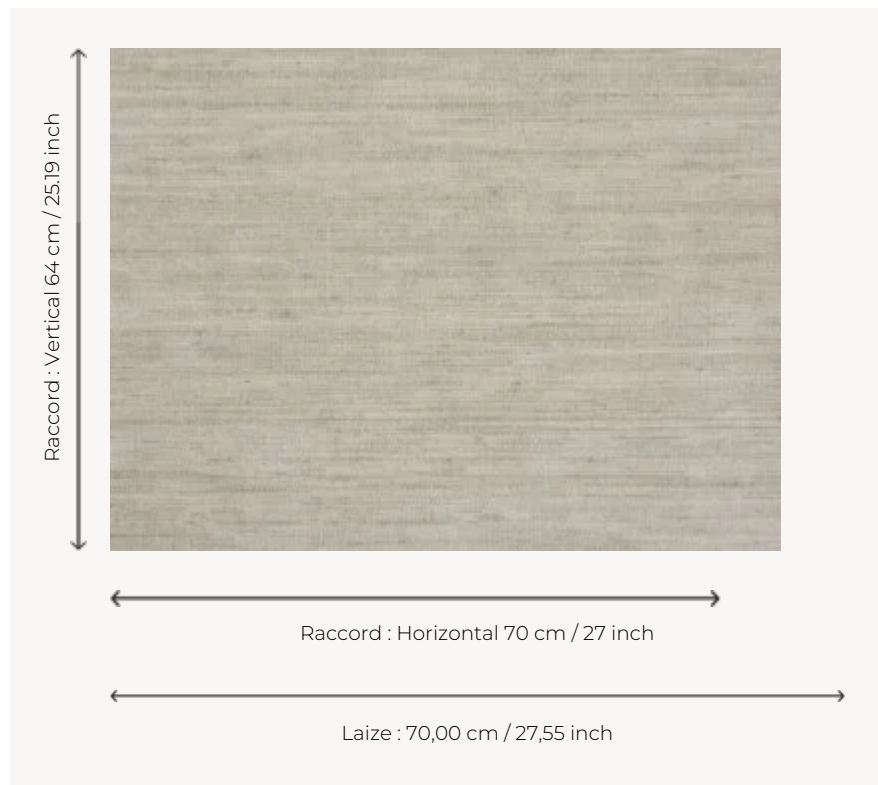

FP475006 KIMONO

Available in 14 colors in soft and powdery tones, this plain imitates a hand woven silk through the use of embossed vinyl. This basic will warmly dress up any decor, from classic to contemporary.

FP475006 - Sous bois

Pierre Frey

TYPE	Vinyls - Plains & semi plains
SALES UNIT	Available per roll of 10,05 mts
BACKING	NON WOVEN
COMPOSITION	100 % Vinyl
WIDTH	70 cm / 27,55 inch
REPEAT	H: 70 cm - 27,00 inch V: 64 cm - 25,19 inch Straight repeat
WEIGHT	400 gr / m ²
CARE	
TRIMMING	Trimmed
HANGING/REMOVING	Paste the wall Wet removable
CERTIFICATIONS	EUROCLASS B-s2,d0 ASTM E84 Class A
NOTES	Good lightfastness Extra washable Stain and impact resistant
BOOK	F9979PPFREY10

11 Colors

FP475002
Gris galet

FP475003
Céladon

FP475004
Mer du nord

FP475005
Mastic

FP475006
Sous bois

FP475007
Nacre

FP475008
Naturel