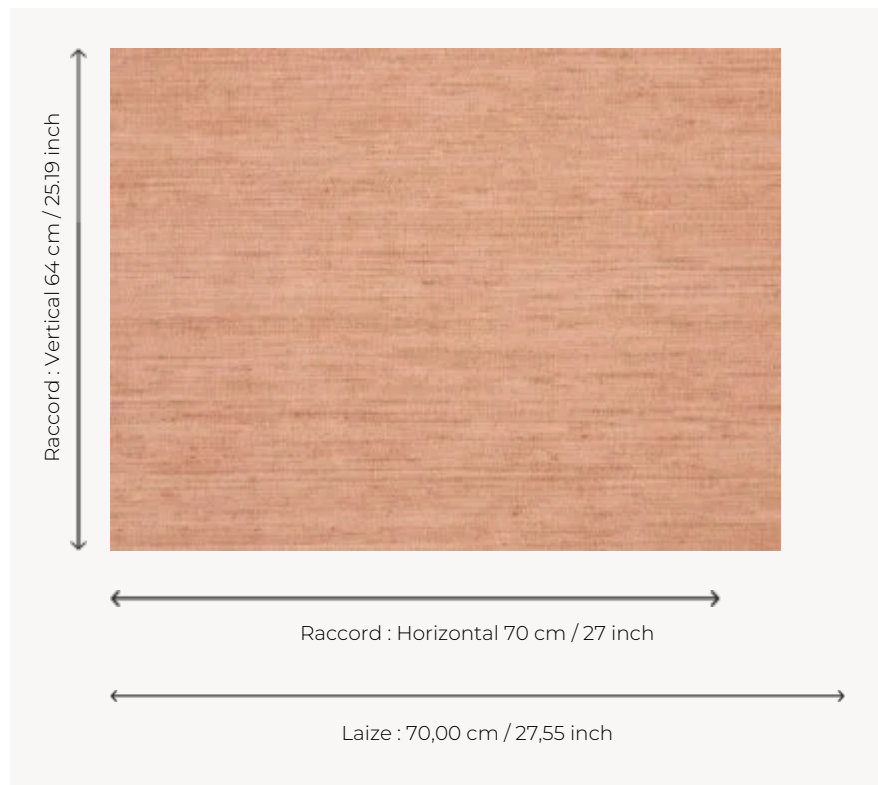

FP475015 KIMONO

Available in 14 colors in soft and powdery tones, this plain imitates a hand woven silk through the use of embossed vinyl. This basic will warmly dress up any decor, from classic to contemporary.

FP475015 - Brique

Pierre Frey

TYPE	Vinyls - Plains & semi plains
SALES UNIT	Available per roll of 10,05 mts
BACKING	NON WOVEN
COMPOSITION	100 % Vinyl
WIDTH	70 cm / 27,55 inch
REPEAT	H: 70 cm - 27,00 inch V: 64 cm - 25,19 inch Straight repeat
WEIGHT	400 gr / m ²
CARE	
TRIMMING	Trimmed
HANGING/REMOVING	Paste the wall Wet removable
CERTIFICATIONS	EUROCLASS B-s2,d0 ASTM E84 Class A
NOTES	Good lightfastness Extra washable Stain and impact resistant
BOOK	F9979PPFREY10

11 Colors

FP475002
Gris galet

FP475003
Céladon

FP475004
Mer du nord

FP475005
Mastic

FP475006
Sous bois

FP475007
Nacre

FP475008
Naturel