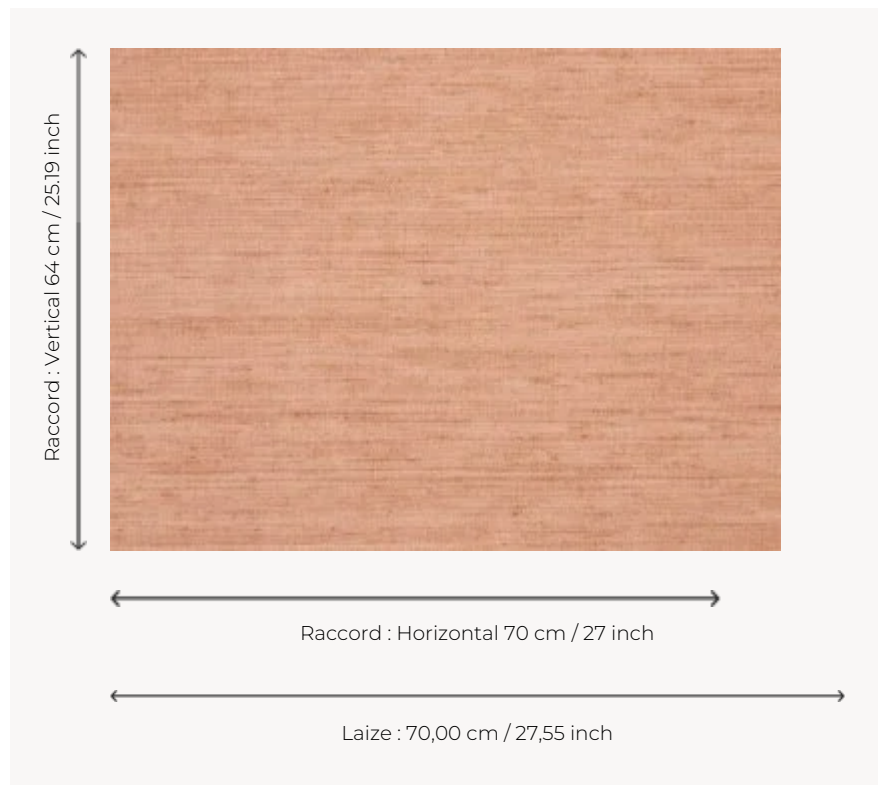

FP475015 KIMONO

Available in 14 colors in soft and powdery tones, this plain imitates a hand woven silk through the use of embossed vinyl. This basic will warmly dress up any decor, from classic to contemporary.

FP475015 - Brique

Pierre Frey

TYPE	Vinyls - Plains & semi plains
SALES UNIT	Available per roll of 10,05 mts
BACKING	NON WOVEN
COMPOSITION	100 % Vinyl
WIDTH	70 cm / 27,55 inch
REPEAT	H: 70 cm - 27,00 inch V: 64 cm - 25,19 inch Straight repeat
WEIGHT	400 gr / m ²
CARE	
TRIMMING	Trimmed
HANGING/REMOVING	Paste the wall Wet removable
CERTIFICATIONS	EUROCLASS B-s2,d0 ASTM E84 Class A
NOTES	Good lightfastness Extra washable Stain and impact resistant
BOOK	F9979PPFREY10

11 Colors

FP475002
Gris galet

FP475003
Céladon

FP475004
Mer du nord

FP475005
Mastic

FP475006
Sous bois

FP475007
Nacre

FP475008
Naturel