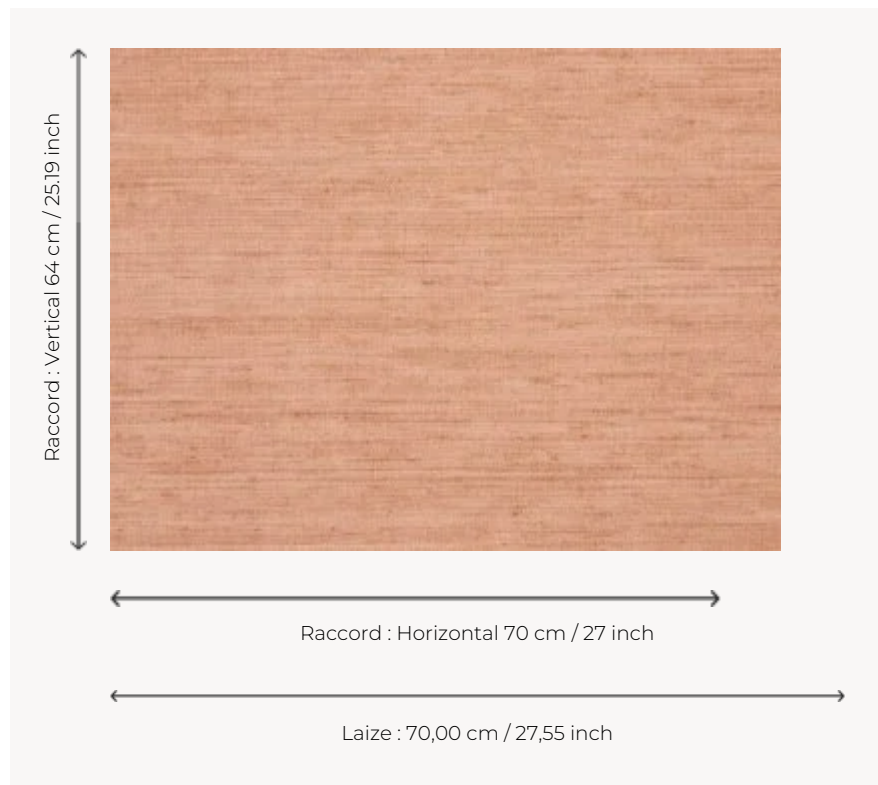

FP475015 KIMONO

Available in 14 colors in soft and powdery tones, this plain imitates a hand woven silk through the use of embossed vinyl. This basic will warmly dress up any decor, from classic to contemporary.

FP475015 - Brique

Pierre Frey

TYPE	Vinyls - Plains & semi plains
SALES UNIT	Available per roll of 10,05 mts
BACKING	NON WOVEN
COMPOSITION	100 % Vinyl
WIDTH	70 cm / 27,55 inch
REPEAT	H: 70 cm - 27,00 inch V: 64 cm - 25,19 inch Straight repeat
WEIGHT	400 gr / m ²
CARE	
TRIMMING	Trimmed
HANGING/REMOVING	Paste the wall Wet removable
CERTIFICATIONS	EUROCLASS B-s2,d0 ASTM E84 Class A
NOTES	Good lightfastness Extra washable Stain and impact resistant

12 Colors

FP475001
Grisorage

FP475002
Gris galet

FP475003
Céladon

FP475004
Mer du nord

FP475005
Mastic

FP475006
Sous bois

FP475007
Nacre