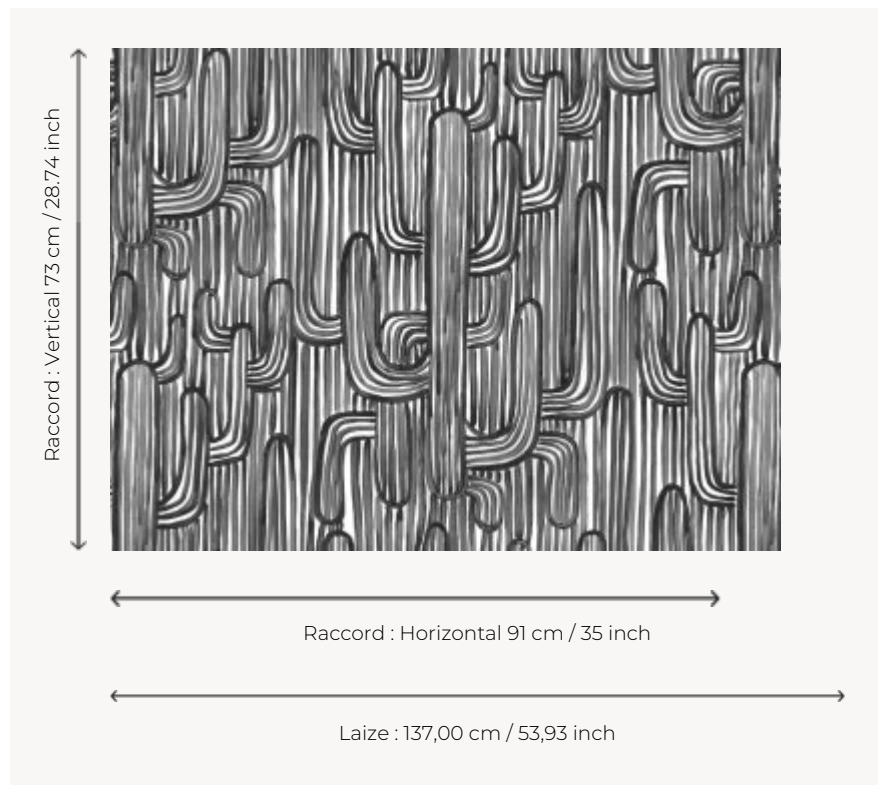

FP479001 SONORA

The silent desert of Sonora, where the sun sets on cactus plants, inspired Hala Salem Achilles to create this hand-painted design for Pierre Frey. Printed in extra wide.

FP479001 - Fusain

Pierre Frey

TYPE	Wide width printed wallpapers
SALES UNIT	Available per meter/yard
BACKING	NON WOVEN
COMPOSITION	100 % Non-woven
WIDTH	137 cm / 53,93 inch
REPEAT	H: 91 cm - 35,00 inch V: 73 cm - 28,74 inch Half drop repeat
WEIGHT	180 gr / m ²
CARE	
TRIMMING	Pretrimmed
HANGING/REMOVING	Paste the wall Wet removable
CERTIFICATIONS	EUROCLASS B-s1,d0 ASTM E84 Class A
INFORMATION	Use the trim & join marks during installation. Double-cut installation.
BOOK	F9979PPFREY13