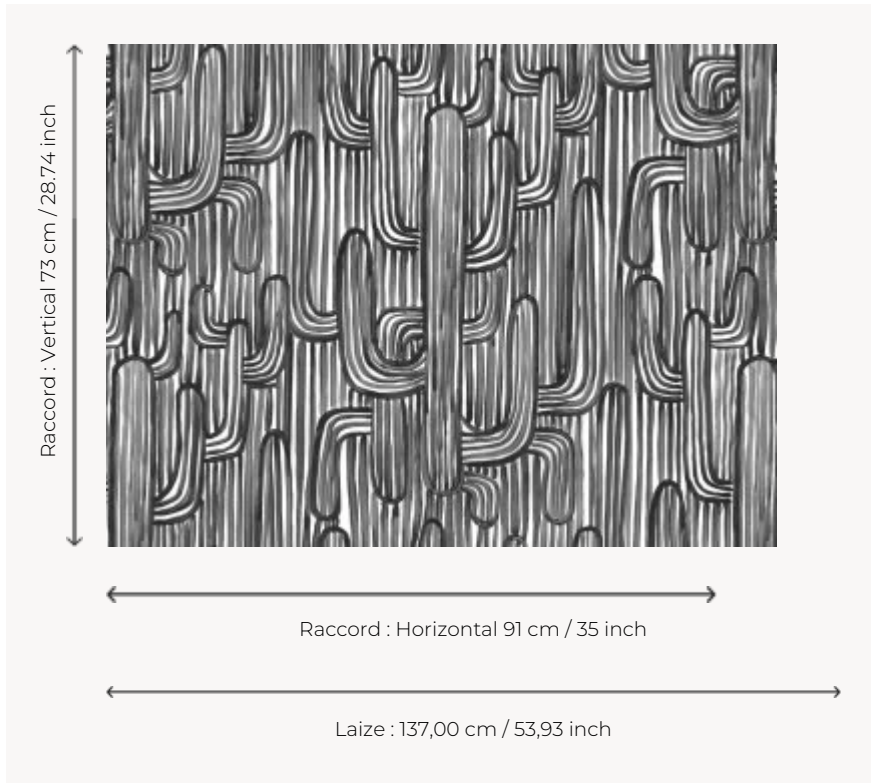

FP479001 SONORA

The silent desert of Sonora, where the sun sets on cactus plants, inspired Hala Salem Achilles to create this hand-painted design for Pierre Frey. Printed in extra wide.

FP479001 - Fusain

Pierre Frey

TYPE	Wide width printed wallpapers
SALES UNIT	Available per meter/yard
BACKING	NON WOVEN
COMPOSITION	100 % Non-woven
WIDTH	137 cm / 53,93 inch
REPEAT	H: 91 cm - 35,00 inch V: 73 cm - 28,74 inch Half drop repeat
WEIGHT	180 gr / m ²
CARE	
TRIMMING	Pretrimmed
HANGING/REMOVING	Paste the wall Wet removable
CERTIFICATIONS	EUROCLASS B-s1,d0 ASTM E84 Class A
INFORMATION	Use the trim & join marks during installation. Double-cut installation.
BOOK	F9979PPFREY13