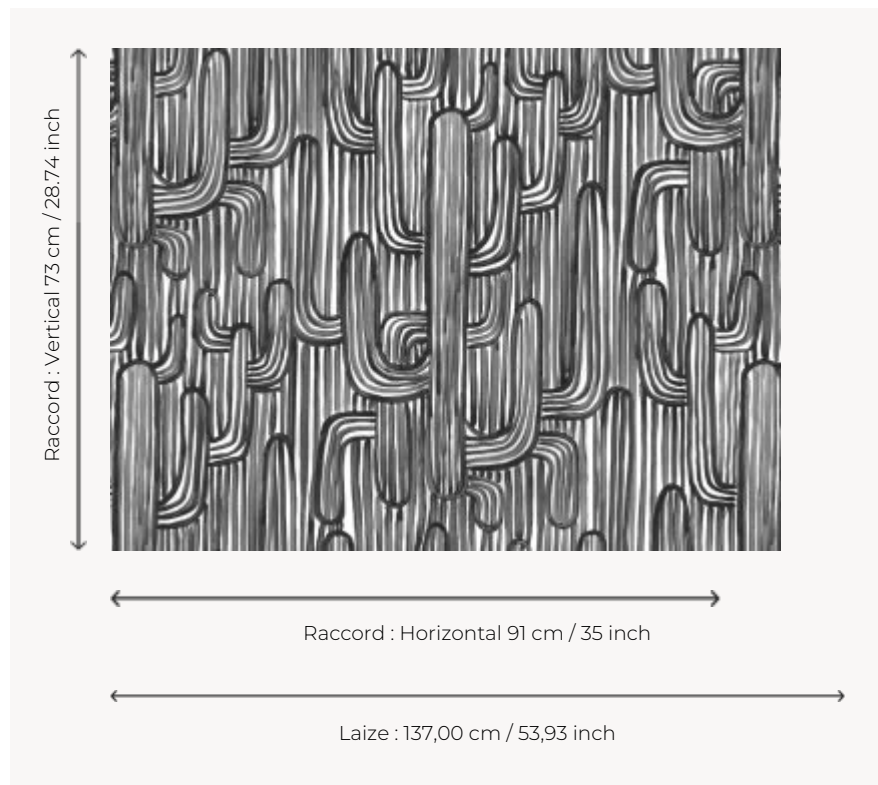

# FP479001 SONORA

The silent desert of Sonora, where the sun sets on cactus plants, inspired Hala Salem Achilles to create this hand-painted design for Pierre Frey. Printed in extra wide.

## Pierre Frey

<b>TYPE</b>	Wide width printed wallpapers
<b>SALES UNIT</b>	Available per meter/yard
<b>BACKING</b>	NON WOVEN
<b>COMPOSITION</b>	100 % Non-woven
<b>WIDTH</b>	137 cm / 53,93 inch
<b>REPEAT</b>	H: 91 cm - 35,00 inch V: 73 cm - 28,74 inch Half drop repeat
<b>WEIGHT</b>	180 gr / m <sup>2</sup>
<b>CARE</b>	
<b>TRIMMING</b>	Pretrimmed
<b>HANGING/REMOVING</b>	Paste the wall Wet removable
<b>CERTIFICATIONS</b>	EUROCLASS B-s1,d0 ASTM E84 Class A
<b>INFORMATION</b>	Use the trim & join marks during installation. Double-cut installation.
<b>BOOK</b>	F9979PPFREY13