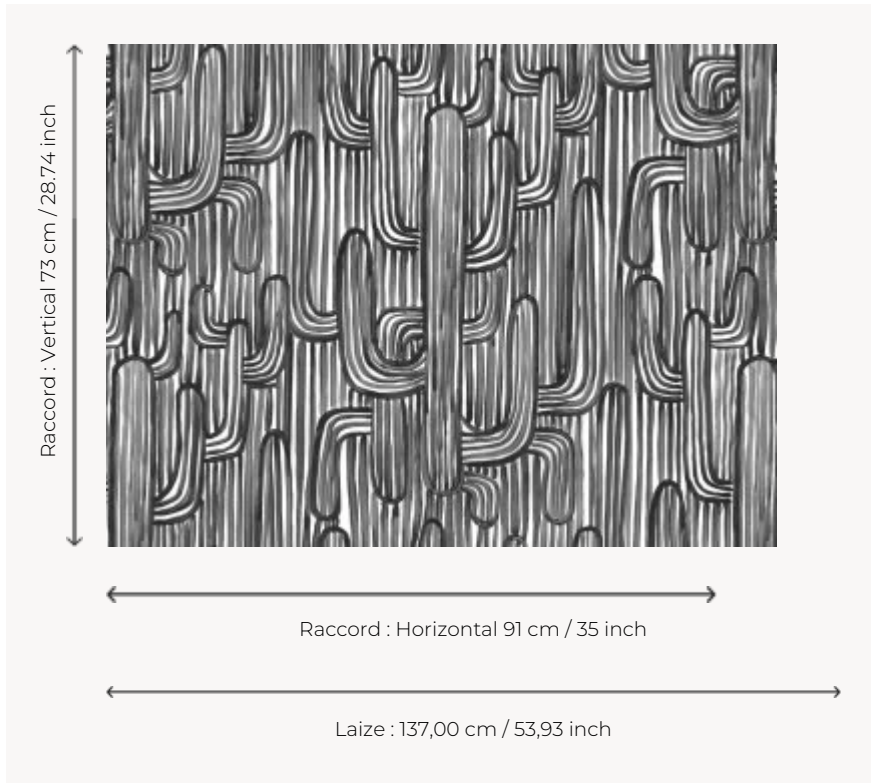

# FP479001 SONORA

The silent desert of Sonora, where the sun sets on cactus plants, inspired Hala Salem Achilles to create this hand-painted design for Pierre Frey. Printed in extra wide.

## Pierre Frey

<b>TYPE</b>	Wide width printed wallpapers
<b>SALES UNIT</b>	Available per meter/yard
<b>BACKING</b>	NON WOVEN
<b>COMPOSITION</b>	100 % Non-woven
<b>WIDTH</b>	137 cm / 53,93 inch
<b>REPEAT</b>	H: 91 cm - 35,00 inch V: 73 cm - 28,74 inch Half drop repeat
<b>WEIGHT</b>	180 gr / m <sup>2</sup>
<b>CARE</b>	
<b>TRIMMING</b>	Pretrimmed
<b>HANGING/REMOVING</b>	Paste the wall Wet removable
<b>CERTIFICATIONS</b>	EUROCLASS B-s1,d0 ASTM E84 Class A
<b>INFORMATION</b>	Use the trim & join marks during installation. Double-cut installation.
<b>BOOK</b>	F9979PPFREY13