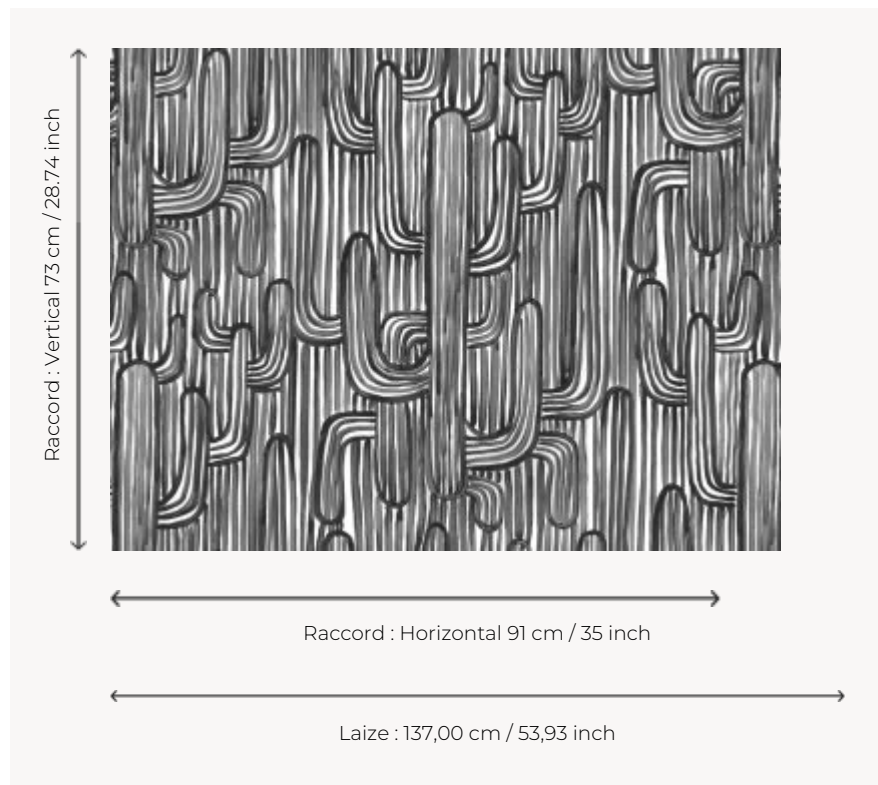

FP479001 SONORA

The silent desert of Sonora, where the sun sets on cactus plants, inspired Hala Salem Achilles to create this hand-painted design for Pierre Frey. Printed in extra wide.

FP479001 - Fusain

Pierre Frey

TYPE	Wide width printed wallpapers
SALES UNIT	Available per meter/yard
BACKING	NON WOVEN
COMPOSITION	100 % Non-woven
WIDTH	137 cm / 53,93 inch
REPEAT	H: 91 cm - 35,00 inch V: 73 cm - 28,74 inch Half drop repeat
WEIGHT	180 gr / m ²
CARE	
TRIMMING	Pretrimmed
HANGING/REMOVING	Paste the wall Wet removable
CERTIFICATIONS	EUROCLASS B-s1,d0 ASTM E84 Class A
INFORMATION	Use the trim & join marks during installation. Double-cut installation.
BOOK	F9979PPFREY13