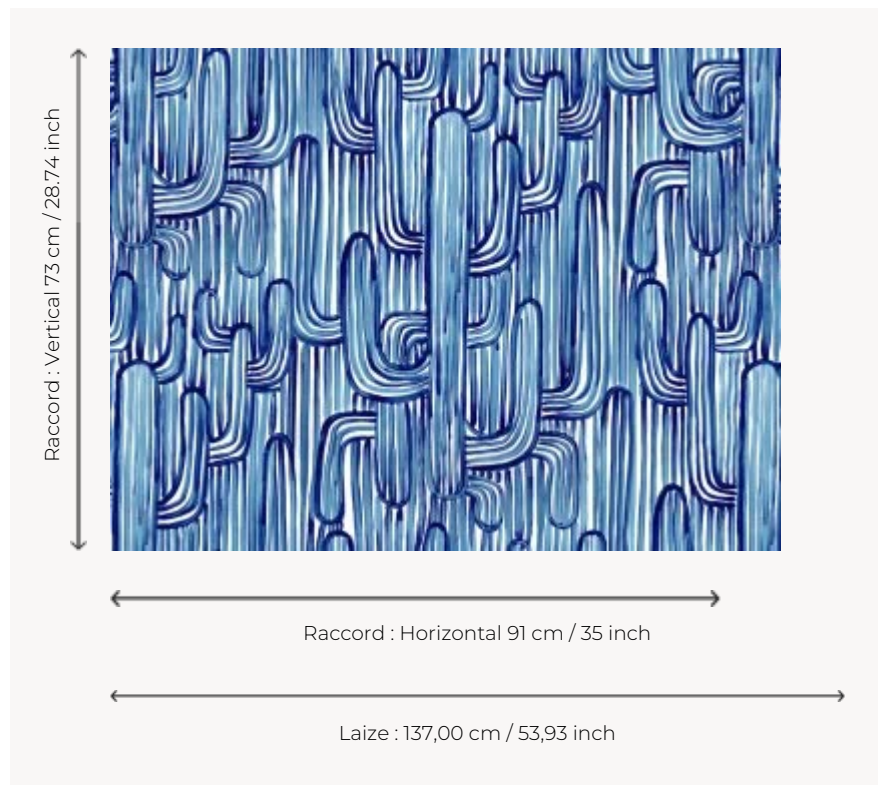

FP479002 SONORA

The silent desert of Sonora, where the sun sets on cactus plants, inspired Hala Salem Achilles to create this hand-painted design for Pierre Frey. Printed in extra wide.

FP479002 - Bleu

Pierre Frey

TYPE	Wide width printed wallpapers
SALES UNIT	Available per meter/yard
BACKING	NON WOVEN
COMPOSITION	100 % Non-woven
WIDTH	137 cm / 53,93 inch
REPEAT	H: 91 cm - 35,00 inch V: 73 cm - 28,74 inch Half drop repeat
WEIGHT	180 gr / m ²
CARE	
TRIMMING	Pretrimmed
HANGING/REMOVING	Paste the wall Wet removable
CERTIFICATIONS	EUROCLASS B-s1,d0 ASTM E84 Class A
INFORMATION	Use the trim & join marks during installation. Double-cut installation.
BOOK	F9979PPFREY13