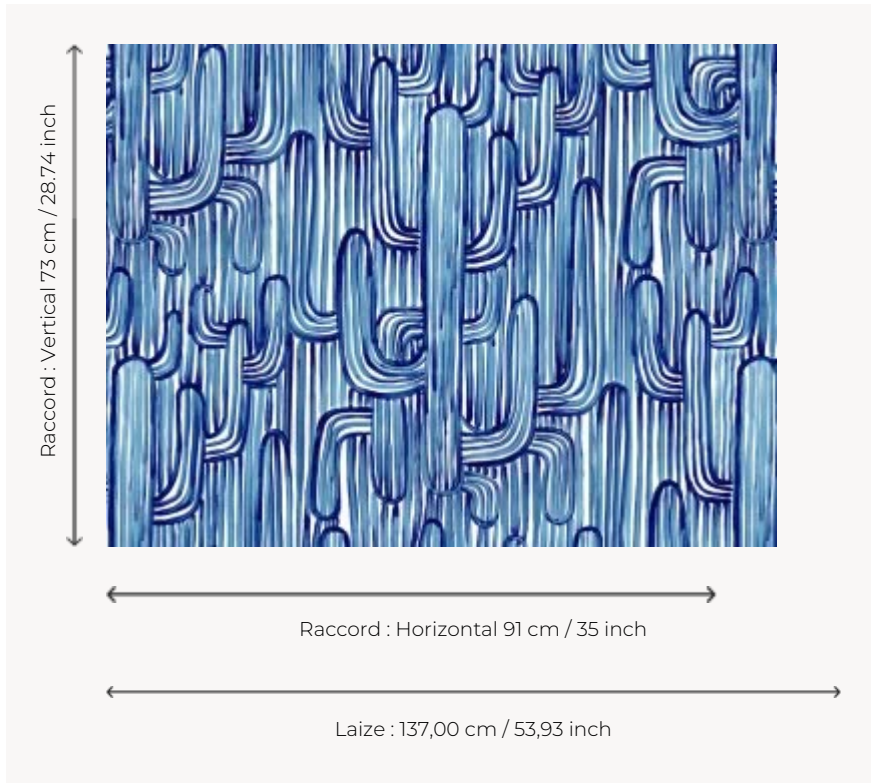

# FP479002 SONORA

The silent desert of Sonora, where the sun sets on cactus plants, inspired Hala Salem Achilles to create this hand-painted design for Pierre Frey. Printed in extra wide.

## FP479002 - Bleu

## Pierre Frey

<b>TYPE</b>	Wide width printed wallpapers
<b>SALES UNIT</b>	Available per meter/yard
<b>BACKING</b>	NON WOVEN
<b>COMPOSITION</b>	100 % Non-woven
<b>WIDTH</b>	137 cm / 53,93 inch
<b>REPEAT</b>	H: 91 cm - 35,00 inch V: 73 cm - 28,74 inch Half drop repeat
<b>WEIGHT</b>	180 gr / m <sup>2</sup>
<b>CARE</b>	
<b>TRIMMING</b>	Pretrimmed
<b>HANGING/REMOVING</b>	Paste the wall Wet removable
<b>CERTIFICATIONS</b>	EUROCLASS B-s1,d0 ASTM E84 Class A
<b>INFORMATION</b>	Use the trim & join marks during installation. Double-cut installation.
<b>BOOK</b>	F9979PPFREY13