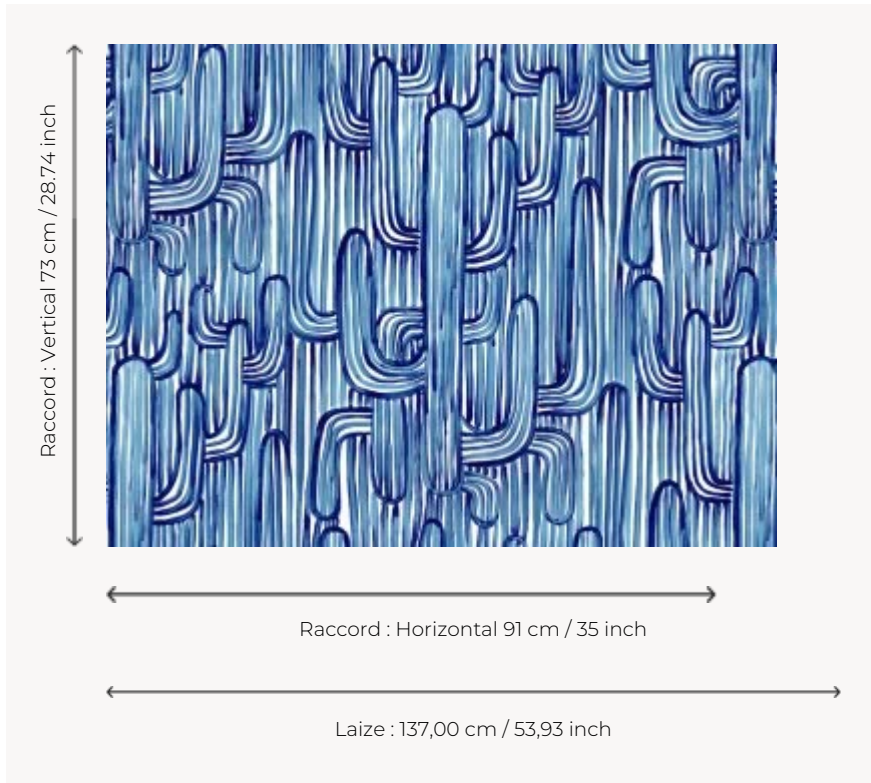

FP479002 SONORA

The silent desert of Sonora, where the sun sets on cactus plants, inspired Hala Salem Achilles to create this hand-painted design for Pierre Frey. Printed in extra wide.

FP479002 - Bleu

Pierre Frey

TYPE	Wide width printed wallpapers
SALES UNIT	Available per meter/yard
BACKING	NON WOVEN
COMPOSITION	100 % Non-woven
WIDTH	137 cm / 53,93 inch
REPEAT	H: 91 cm - 35,00 inch V: 73 cm - 28,74 inch Half drop repeat
WEIGHT	180 gr / m ²
CARE	
TRIMMING	Pretrimmed
HANGING/REMOVING	Paste the wall Wet removable
CERTIFICATIONS	EUROCLASS B-s1,d0 ASTM E84 Class A
INFORMATION	Use the trim & join marks during installation. Double-cut installation.
BOOK	F9979PPFREY13