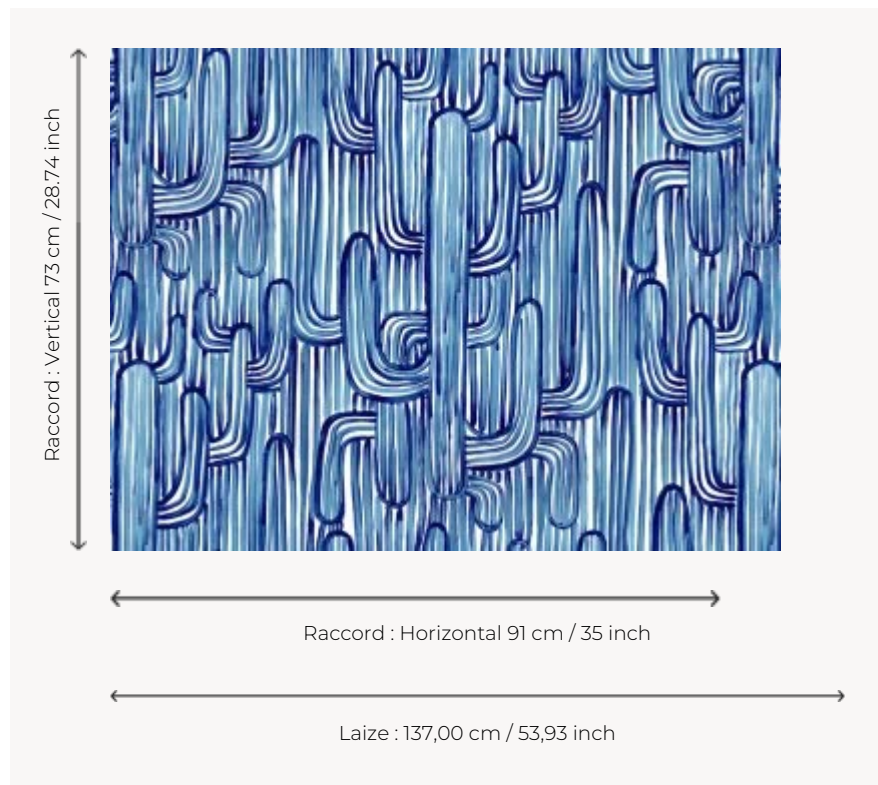

FP479002 SONORA

The silent desert of Sonora, where the sun sets on cactus plants, inspired Hala Salem Achilles to create this hand-painted design for Pierre Frey. Printed in extra wide.

FP479002 - Bleu

Pierre Frey

TYPE	Wide width printed wallpapers
SALES UNIT	Available per meter/yard
BACKING	NON WOVEN
COMPOSITION	100 % Non-woven
WIDTH	137 cm / 53,93 inch
REPEAT	H: 91 cm - 35,00 inch V: 73 cm - 28,74 inch Half drop repeat
WEIGHT	180 gr / m ²
CARE	
TRIMMING	Pretrimmed
HANGING/REMOVING	Paste the wall Wet removable
CERTIFICATIONS	EUROCLASS B-s1,d0 ASTM E84 Class A
INFORMATION	Use the trim & join marks during installation. Double-cut installation.
BOOK	F9979PPFREY13