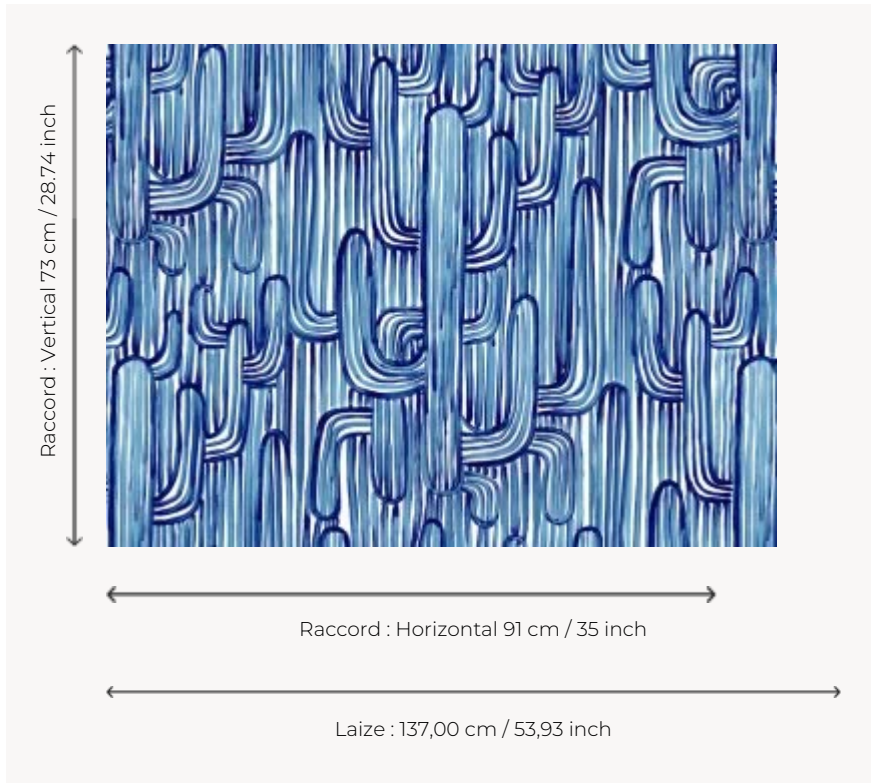

FP479002 SONORA

The silent desert of Sonora, where the sun sets on cactus plants, inspired Hala Salem Achilles to create this hand-painted design for Pierre Frey. Printed in extra wide.

FP479002 - Bleu

Pierre Frey

TYPE	Wide width printed wallpapers
SALES UNIT	Available per meter/yard
BACKING	NON WOVEN
COMPOSITION	100 % Non-woven
WIDTH	137 cm / 53,93 inch
REPEAT	H: 91 cm - 35,00 inch V: 73 cm - 28,74 inch Half drop repeat
WEIGHT	180 gr / m ²
CARE	
TRIMMING	Pretrimmed
HANGING/REMOVING	Paste the wall Wet removable
CERTIFICATIONS	EUROCLASS B-s1,d0 ASTM E84 Class A
INFORMATION	Use the trim & join marks during installation. Double-cut installation.
BOOK	F9979PPFREY13