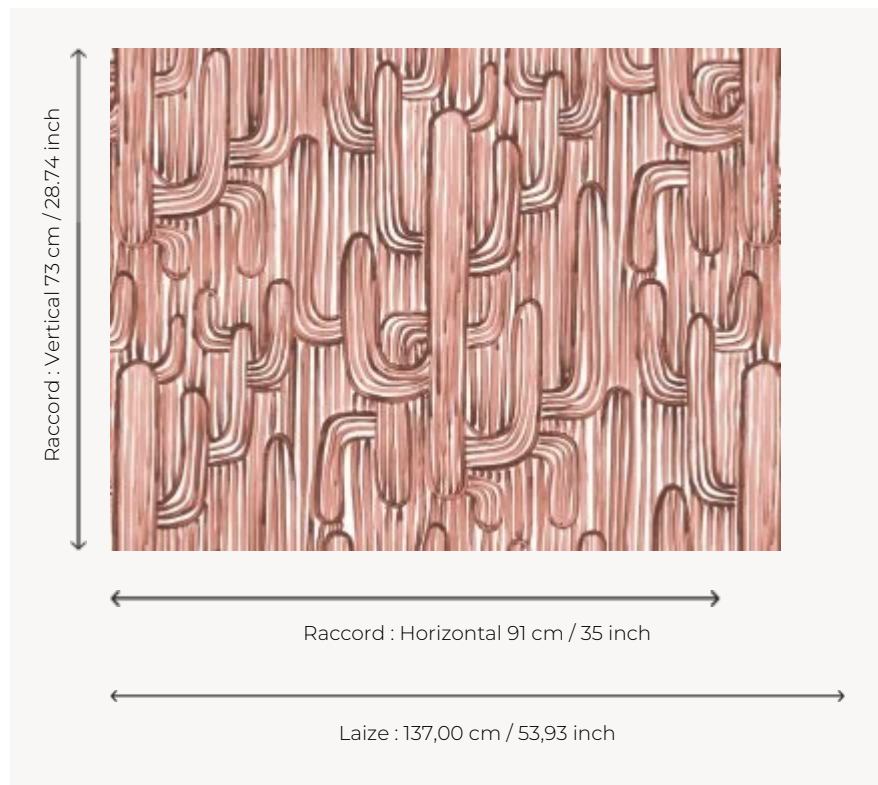

FP479004 SONORA

The silent desert of Sonora, where the sun sets on cactus plants, inspired Hala Salem Achilles to create this hand-painted design for Pierre Frey. Printed in extra wide.

FP479004 - Sable rose

Pierre Frey

TYPE	Wide width printed wallpapers
SALES UNIT	Available per meter/yard
BACKING	NON WOVEN
COMPOSITION	100 % Non-woven
WIDTH	137 cm / 53,93 inch
REPEAT	H: 91 cm - 35,00 inch V: 73 cm - 28,74 inch Half drop repeat
WEIGHT	180 gr / m ²
CARE	
TRIMMING	Pretrimmed
HANGING/REMOVING	Paste the wall Wet removable
CERTIFICATIONS	EUROCLASS B-s1,d0 ASTM E84 Class A
INFORMATION	Use the trim & join marks during installation. Double-cut installation.
BOOK	F9979PPFREY13

3 Colors

FP479001
Fusain

FP479002
Bleu

FP479004
Sable rose