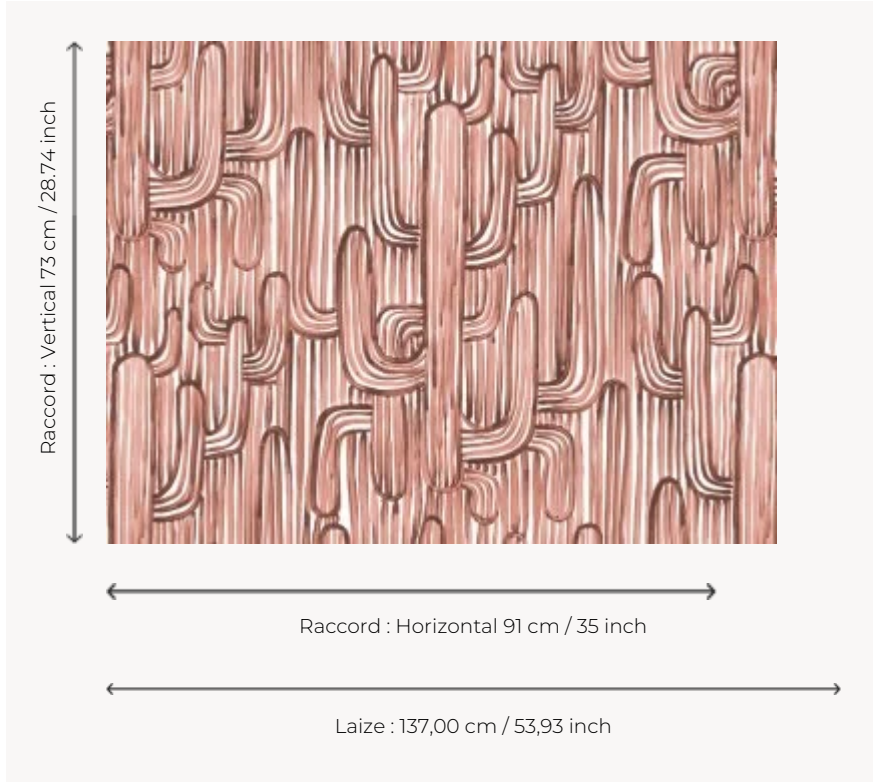

FP479004 SONORA

The silent desert of Sonora, where the sun sets on cactus plants, inspired Hala Salem Achilles to create this hand-painted design for Pierre Frey. Printed in extra wide.

FP479004 - Sable rose

Pierre Frey

TYPE	Wide width printed wallpapers
SALES UNIT	Available per meter/yard
BACKING	NON WOVEN
COMPOSITION	100 % Non-woven
WIDTH	137 cm / 53,93 inch
REPEAT	H: 91 cm - 35,00 inch V: 73 cm - 28,74 inch Half drop repeat
WEIGHT	180 gr / m ²
CARE	
TRIMMING	Pretrimmed
HANGING/REMOVING	Paste the wall Wet removable
CERTIFICATIONS	EUROCLASS B-s1,d0 ASTM E84 Class A
INFORMATION	Use the trim & join marks during installation. Double-cut installation.
BOOK	F9979PPFREY13

3 Colors

FP479001
Fusain

FP479002
Bleu

FP479004
Sable rose