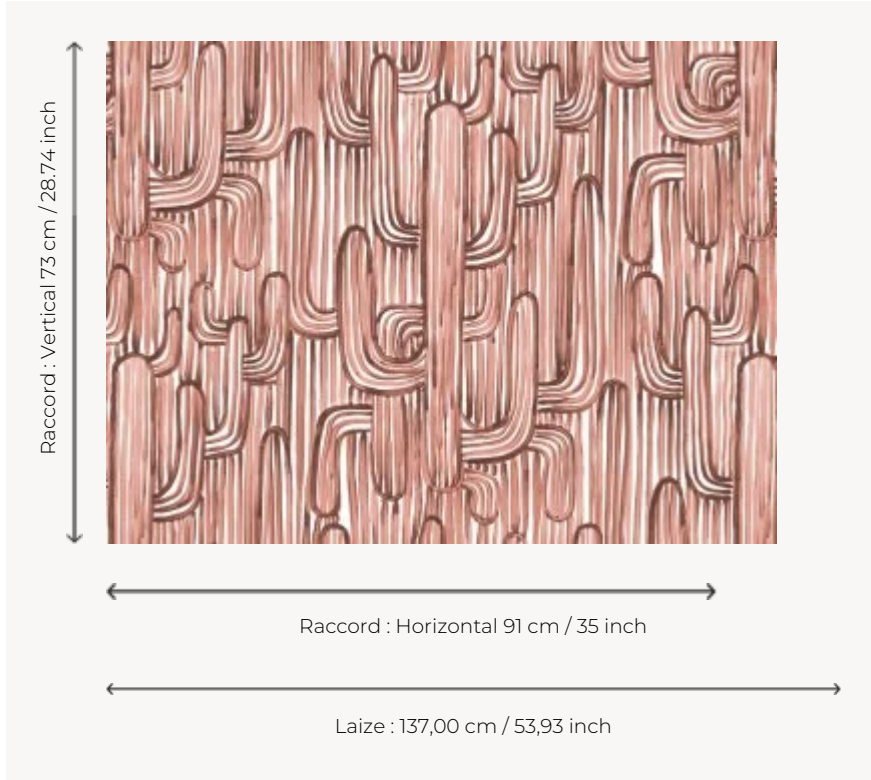

FP479004 SONORA

The silent desert of Sonora, where the sun sets on cactus plants, inspired Hala Salem Achilles to create this hand-painted design for Pierre Frey. Printed in extra wide.

FP479004 - Sable rose

Pierre Frey

TYPE	Wide width printed wallpapers
SALES UNIT	Available per meter/yard
BACKING	NON WOVEN
COMPOSITION	100 % Non-woven
WIDTH	137 cm / 53,93 inch
REPEAT	H: 91 cm - 35,00 inch V: 73 cm - 28,74 inch Half drop repeat
WEIGHT	180 gr / m ²
CARE	
TRIMMING	Pretrimmed
HANGING/REMOVING	Paste the wall Wet removable
CERTIFICATIONS	EUROCLASS B-s1,d0 ASTM E84 Class A
INFORMATION	Use the trim & join marks during installation. Double-cut installation.
BOOK	F9979PPFREY13

3 Colors

FP479001
Fusain

FP479002
Bleu

FP479004
Sable rose