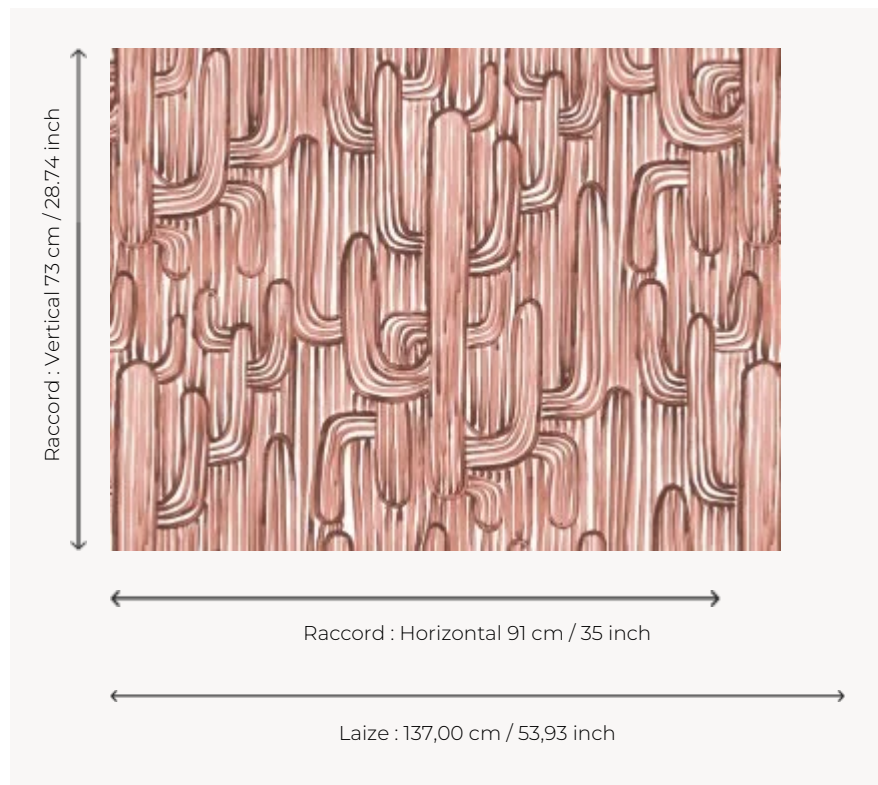

# FP479004 SONORA

The silent desert of Sonora, where the sun sets on cactus plants, inspired Hala Salem Achilles to create this hand-painted design for Pierre Frey. Printed in extra wide.

## FP479004 - Sable rose

## Pierre Frey

<b>TYPE</b>	Wide width printed wallpapers
<b>SALES UNIT</b>	Available per meter/yard
<b>BACKING</b>	NON WOVEN
<b>COMPOSITION</b>	100 % Non-woven
<b>WIDTH</b>	137 cm / 53,93 inch
<b>REPEAT</b>	H: 91 cm - 35,00 inch V: 73 cm - 28,74 inch Half drop repeat
<b>WEIGHT</b>	180 gr / m <sup>2</sup>
<b>CARE</b>	
<b>TRIMMING</b>	Pretrimmed
<b>HANGING/REMOVING</b>	Paste the wall Wet removable
<b>CERTIFICATIONS</b>	EUROCLASS B-s1,d0 ASTM E84 Class A
<b>INFORMATION</b>	Use the trim & join marks during installation. Double-cut installation.
<b>BOOK</b>	F9979PPFREY13

### 3 Colors

FP479001  
Fusain

FP479002  
Bleu

FP479004  
Sable rose