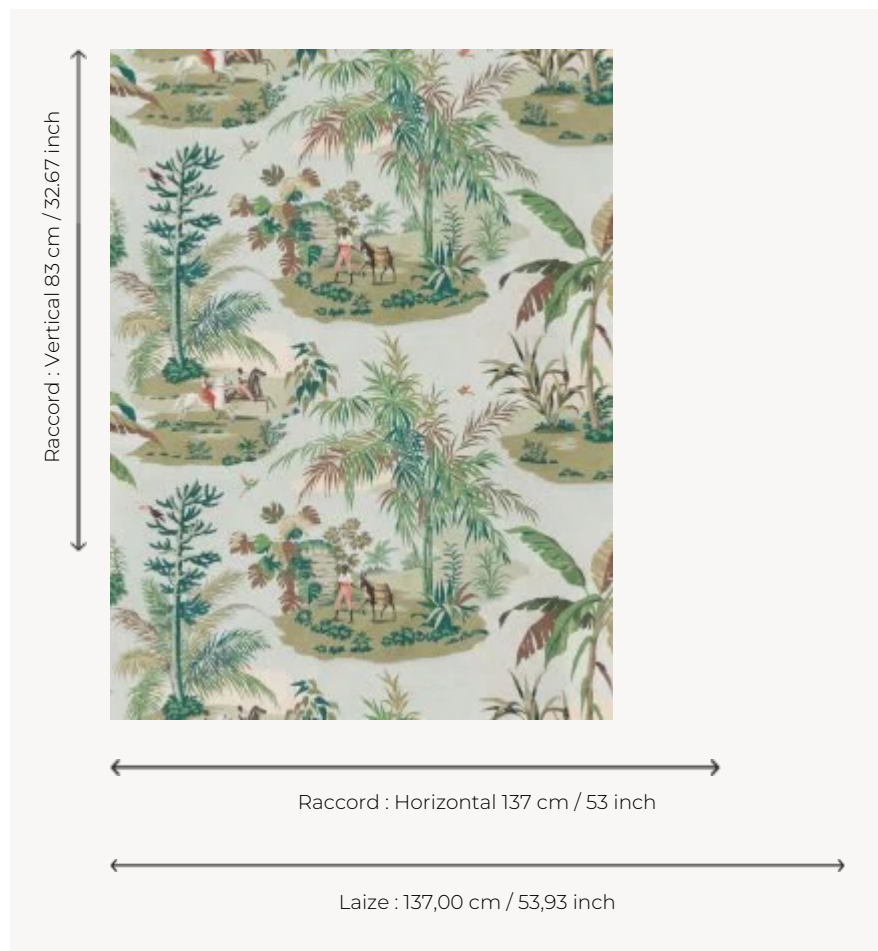

## FP480001 MARTINIQUE

A charming escapade around a sugar mill that recalls vacation time in Martinique. Here, the vegetation sparkles in the sunshine. Designed in 1953 by Margerin and part of the Pierre Frey archives, this drawing is in an extra-wide print.

### Pierre Frey

<b>TYPE</b>	Wide width printed wallpapers
<b>SALES UNIT</b>	Available per meter/yard
<b>BACKING</b>	NON WOVEN
<b>COMPOSITION</b>	100 % Non-woven
<b>WIDTH</b>	137 cm / 53,93 inch
<b>REPEAT</b>	H: 137 cm - 53,00 inch V: 83 cm - 32,67 inch Half drop repeat
<b>WEIGHT</b>	147 gr / m <sup>2</sup>
<b>CARE</b>	
<b>TRIMMING</b>	Pretrimmed
<b>HANGING/REMOVING</b>	Paste the wall Wet removable
<b>CERTIFICATIONS</b>	EUROCLASS B-s1,d0 ASTM E84 Class A
<b>INFORMATION</b>	Use the trim & join marks during installation. Double-cut installation.
<b>BOOK</b>	F9979PPFREY13