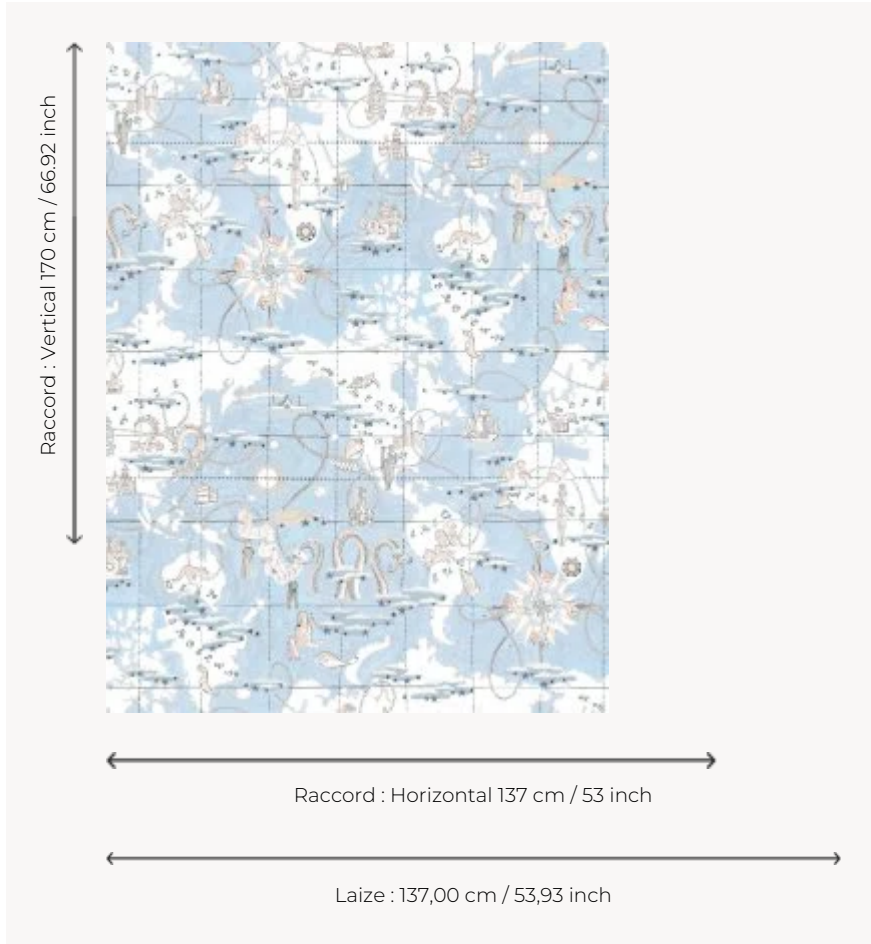

## FP481001 MAGELLAN

Evoking explorers and adventurers, this illustrated planisphere takes us on an imaginary trip to faraway oceans and seas, following the four winds. Designed in 1943 for Pierre Frey, it is an extra-wide print on matte paper.

### Pierre Frey

<b>TYPE</b>	Wide width printed wallpapers
<b>SALES UNIT</b>	Available per meter/yard
<b>BACKING</b>	NON WOVEN
<b>COMPOSITION</b>	100 % Non-woven
<b>WIDTH</b>	137 cm / 53,93 inch
<b>REPEAT</b>	H: 137 cm - 53,00 inch V: 170 cm - 66,92 inch Straight repeat
<b>WEIGHT</b>	147 gr / m <sup>2</sup>
<b>CARE</b>	
<b>TRIMMING</b>	Pretrimmed
<b>HANGING/REMOVING</b>	Paste the wall Wet removable
<b>CERTIFICATIONS</b>	EUROCLASS B-s1,d0 ASTM E84 Class A
<b>INFORMATION</b>	Use the trim & join marks during installation. Double-cut installation.
<b>BOOK</b>	F9979PPFREY13