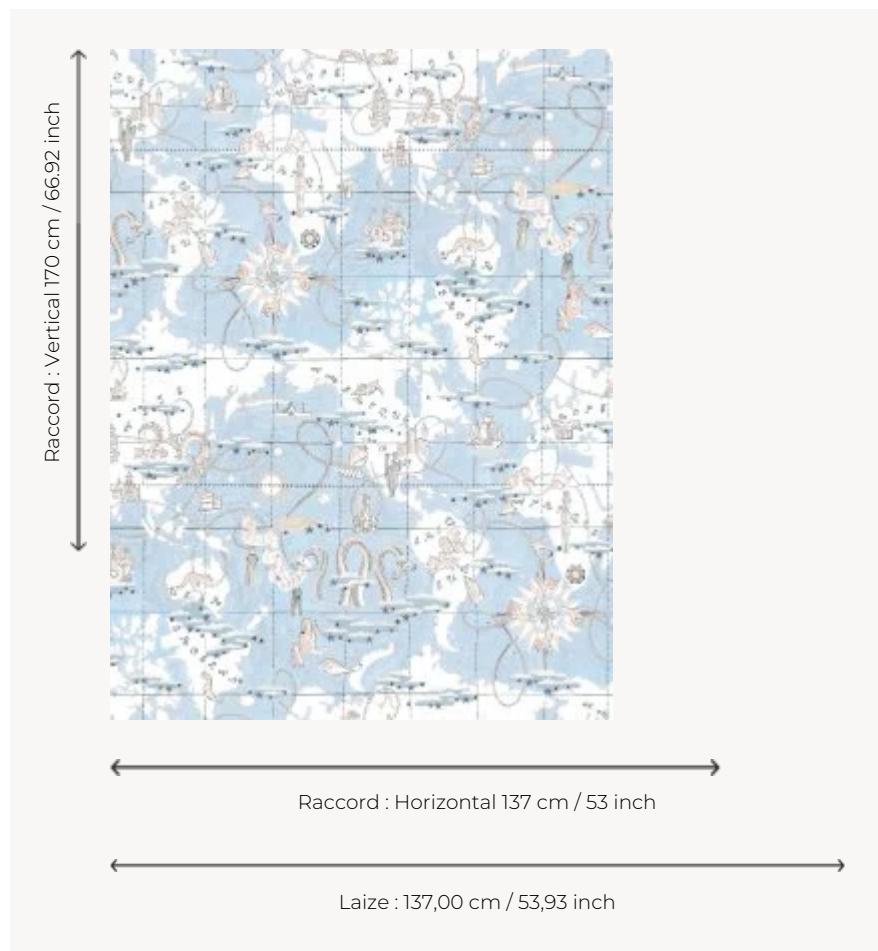

FP481001 MAGELLAN

Evoking explorers and adventurers, this illustrated planisphere takes us on an imaginary trip to faraway oceans and seas, following the four winds. Designed in 1943 for Pierre Frey, it is an extra-wide print on matte paper.

FP481001 - Ciel

Pierre Frey

TYPE	Wide width printed wallpapers
SALES UNIT	Available per meter/yard
BACKING	NON WOVEN
COMPOSITION	100 % Non-woven
WIDTH	137 cm / 53,93 inch
REPEAT	H: 137 cm - 53,00 inch V: 170 cm - 66,92 inch Straight repeat
WEIGHT	147 gr / m ²
CARE	
TRIMMING	Pretrimmed
HANGING/REMOVING	Paste the wall Wet removable
CERTIFICATIONS	EUROCLASS B-s1,d0 ASTM E84 Class A
INFORMATION	Use the trim & join marks during installation. Double-cut installation.
BOOK	F9979PPFREY13