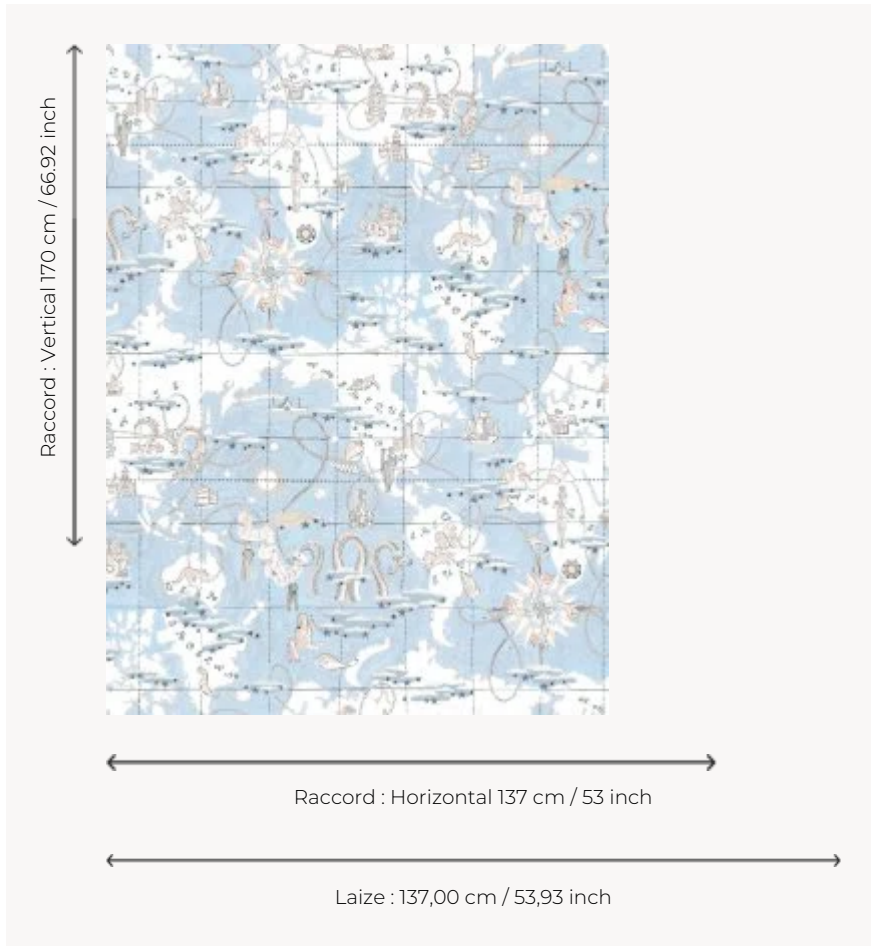

FP481001 MAGELLAN

Evoking explorers and adventurers, this illustrated planisphere takes us on an imaginary trip to faraway oceans and seas, following the four winds. Designed in 1943 for Pierre Frey, it is an extra-wide print on matte paper.

FP481001 - Ciel

Pierre Frey

TYPE	Wide width printed wallpapers
SALES UNIT	Available per meter/yard
BACKING	NON WOVEN
COMPOSITION	100 % Non-woven
WIDTH	137 cm / 53,93 inch
REPEAT	H: 137 cm - 53,00 inch V: 170 cm - 66,92 inch Straight repeat
WEIGHT	147 gr / m ²
CARE	
TRIMMING	Pretrimmed
HANGING/REMOVING	Paste the wall Wet removable
CERTIFICATIONS	EUROCLASS B-s1,d0 ASTM E84 Class A
INFORMATION	Use the trim & join marks during installation. Double-cut installation.
BOOK	F9979PPFREY13