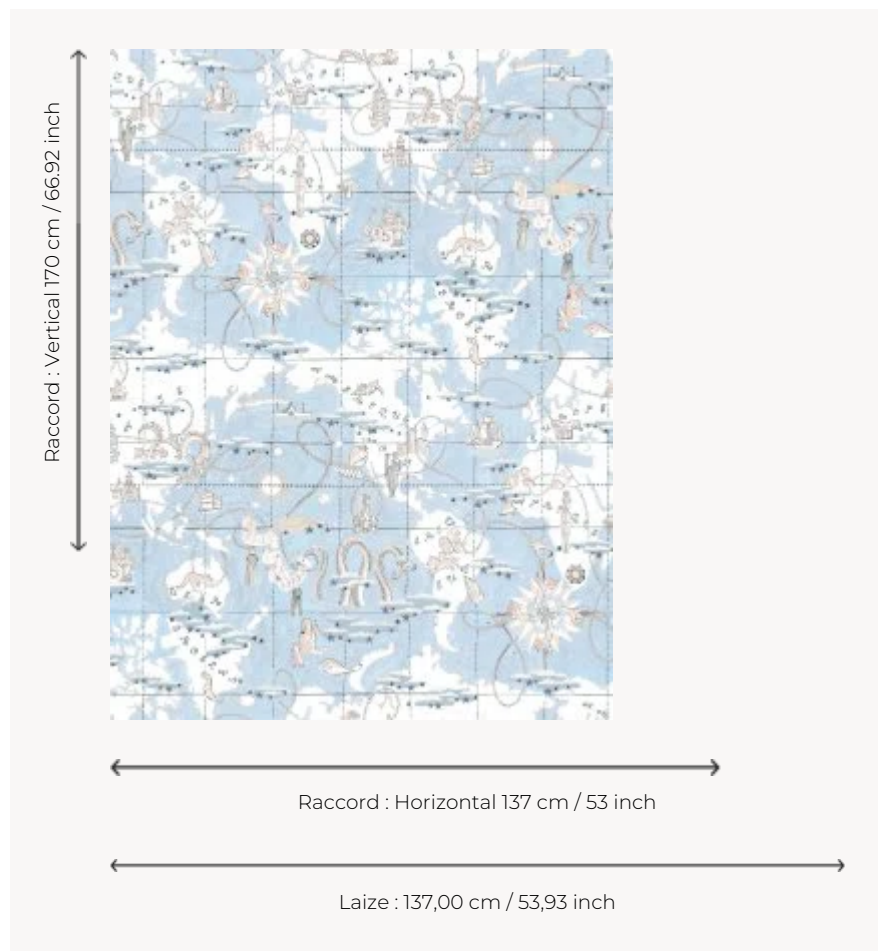

FP481001 MAGELLAN

Evoking explorers and adventurers, this illustrated planisphere takes us on an imaginary trip to faraway oceans and seas, following the four winds. Designed in 1943 for Pierre Frey, it is an extra-wide print on matte paper.

FP481001 - Ciel

Pierre Frey

TYPE	Wide width printed wallpapers
SALES UNIT	Available per meter/yard
BACKING	NON WOVEN
COMPOSITION	100 % Non-woven
WIDTH	137 cm / 53,93 inch
REPEAT	H: 137 cm - 53,00 inch V: 170 cm - 66,92 inch Straight repeat
WEIGHT	147 gr / m ²
CARE	
TRIMMING	Pretrimmed
HANGING/REMOVING	Paste the wall Wet removable
CERTIFICATIONS	EUROCLASS B-s1,d0 ASTM E84 Class A
INFORMATION	Use the trim & join marks during installation. Double-cut installation.
BOOK	F9979PPFREY13