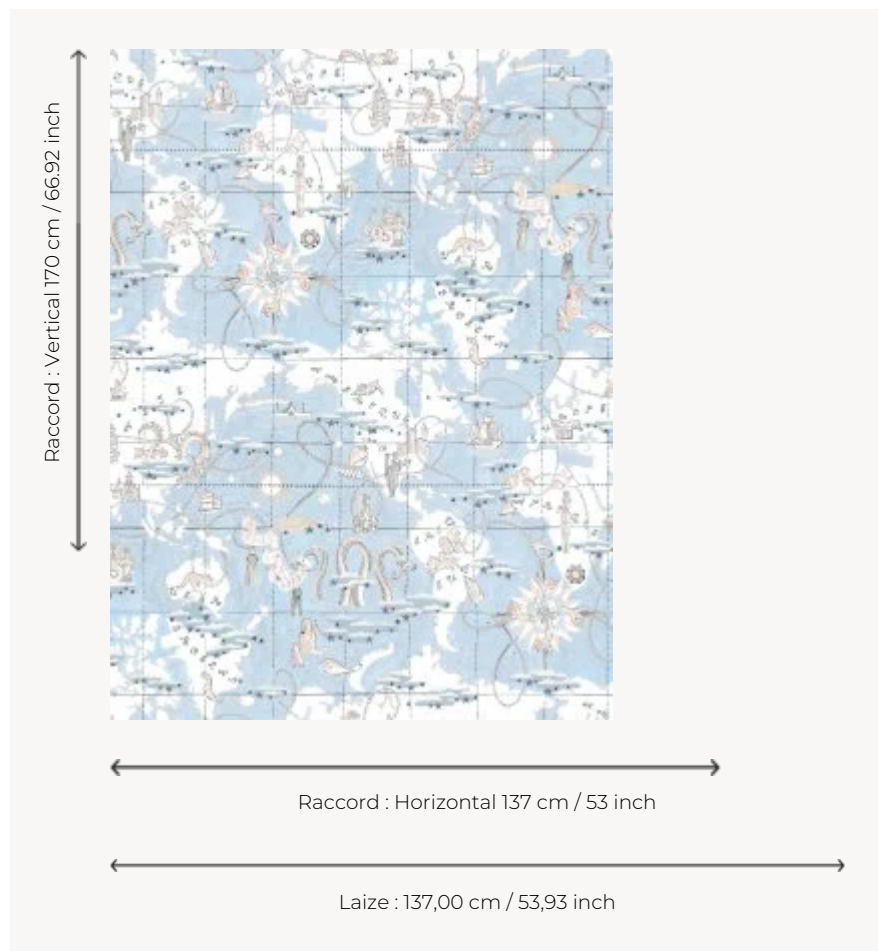

## FP481001 MAGELLAN

Evoking explorers and adventurers, this illustrated planisphere takes us on an imaginary trip to faraway oceans and seas, following the four winds. Designed in 1943 for Pierre Frey, it is an extra-wide print on matte paper.

### FP481001 - Ciel

### Pierre Frey

<b>TYPE</b>	Wide width printed wallpapers
<b>SALES UNIT</b>	Available per meter/yard
<b>BACKING</b>	NON WOVEN
<b>COMPOSITION</b>	100 % Non-woven
<b>WIDTH</b>	137 cm / 53,93 inch
<b>REPEAT</b>	H: 137 cm - 53,00 inch V: 170 cm - 66,92 inch Straight repeat
<b>WEIGHT</b>	147 gr / m <sup>2</sup>
<b>CARE</b>	
<b>TRIMMING</b>	Pretrimmed
<b>HANGING/REMOVING</b>	Paste the wall Wet removable
<b>CERTIFICATIONS</b>	EUROCLASS B-s1,d0 ASTM E84 Class A
<b>INFORMATION</b>	Use the trim & join marks during installation. Double-cut installation.
<b>BOOK</b>	F9979PPFREY13