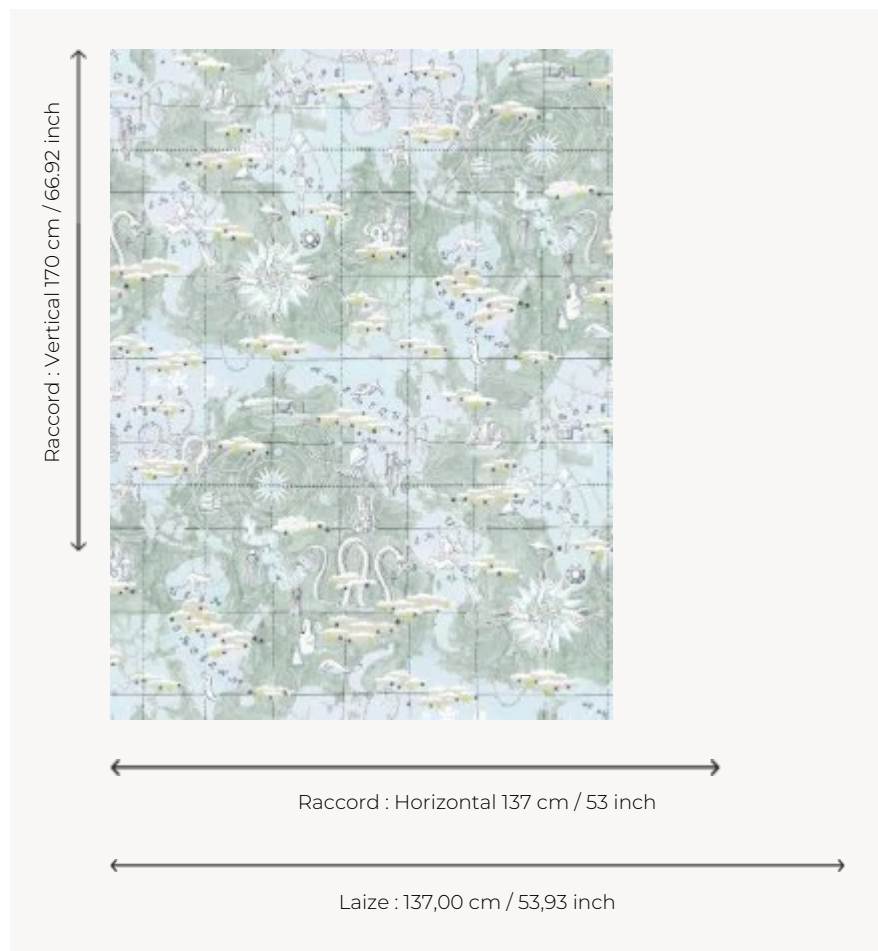

# FP481003 MAGELLAN

Evoking explorers and adventurers, this illustrated planisphere takes us on an imaginary trip to faraway oceans and seas, following the four winds. Designed in 1943 for Pierre Frey, it is an extra-wide print on matte paper.

## Pierre Frey

<b>TYPE</b>	Wide width printed wallpapers
<b>SALES UNIT</b>	Available per meter/yard
<b>BACKING</b>	NON WOVEN
<b>COMPOSITION</b>	100 % Non-woven
<b>WIDTH</b>	137 cm / 53,93 inch
<b>REPEAT</b>	H: 137 cm - 53,00 inch V: 170 cm - 66,92 inch Straight repeat
<b>WEIGHT</b>	147 gr / m <sup>2</sup>
<b>CARE</b>	
<b>TRIMMING</b>	Pretrimmed
<b>HANGING/REMOVING</b>	Paste the wall Wet removable
<b>CERTIFICATIONS</b>	EUROCLASS B-s1,d0 ASTM E84 Class A
<b>INFORMATION</b>	Use the trim & join marks during installation. Double-cut installation.
<b>BOOK</b>	F9979PPFREY13

## 2 Colors

FP481001  
Ciel

FP481003  
Celadon