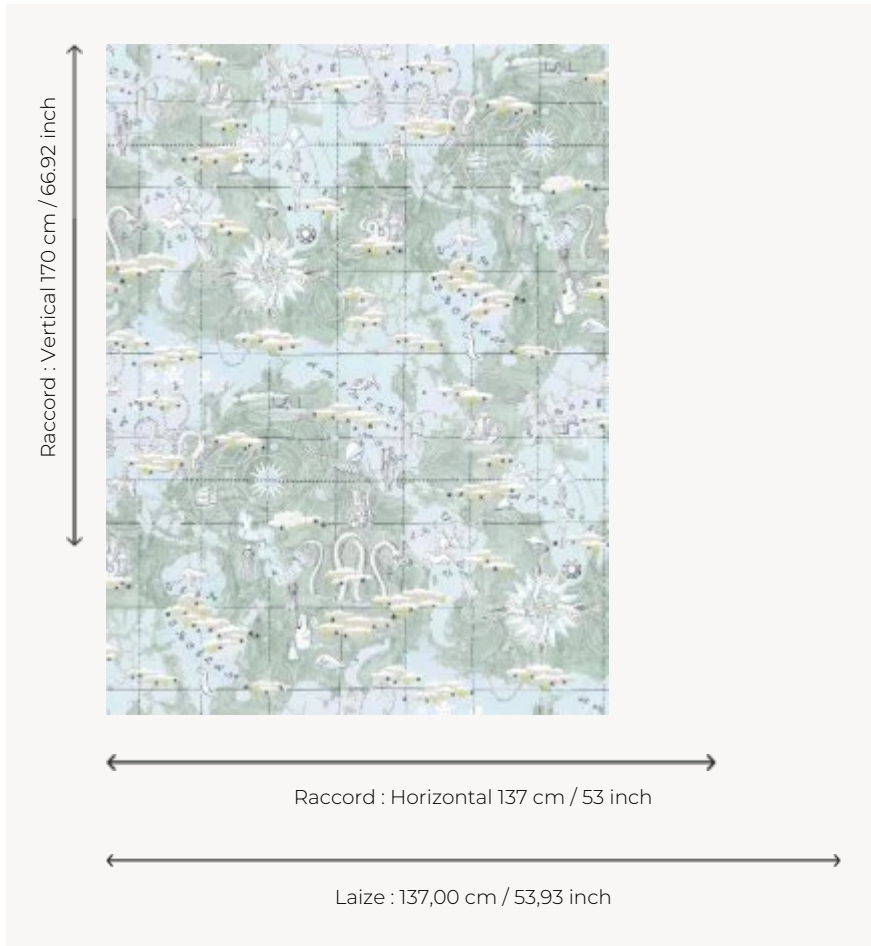

FP481003 MAGELLAN

Evoking explorers and adventurers, this illustrated planisphere takes us on an imaginary trip to faraway oceans and seas, following the four winds. Designed in 1943 for Pierre Frey, it is an extra-wide print on matte paper.

FP481003 - Celadon

Pierre Frey

TYPE	Wide width printed wallpapers
SALES UNIT	Available per meter/yard
BACKING	NON WOVEN
COMPOSITION	100 % Non-woven
WIDTH	137 cm / 53,93 inch
REPEAT	H: 137 cm - 53,00 inch V: 170 cm - 66,92 inch Straight repeat
WEIGHT	147 gr / m ²
CARE	
TRIMMING	Pretrimmed
HANGING/REMOVING	Paste the wall Wet removable
CERTIFICATIONS	EUROCLASS B-s1,d0 ASTM E84 Class A
INFORMATION	Use the trim & join marks during installation. Double-cut installation.
BOOK	F9979PPFREY13

2 Colors

FP481001
Ciel

FP481003
Celadon