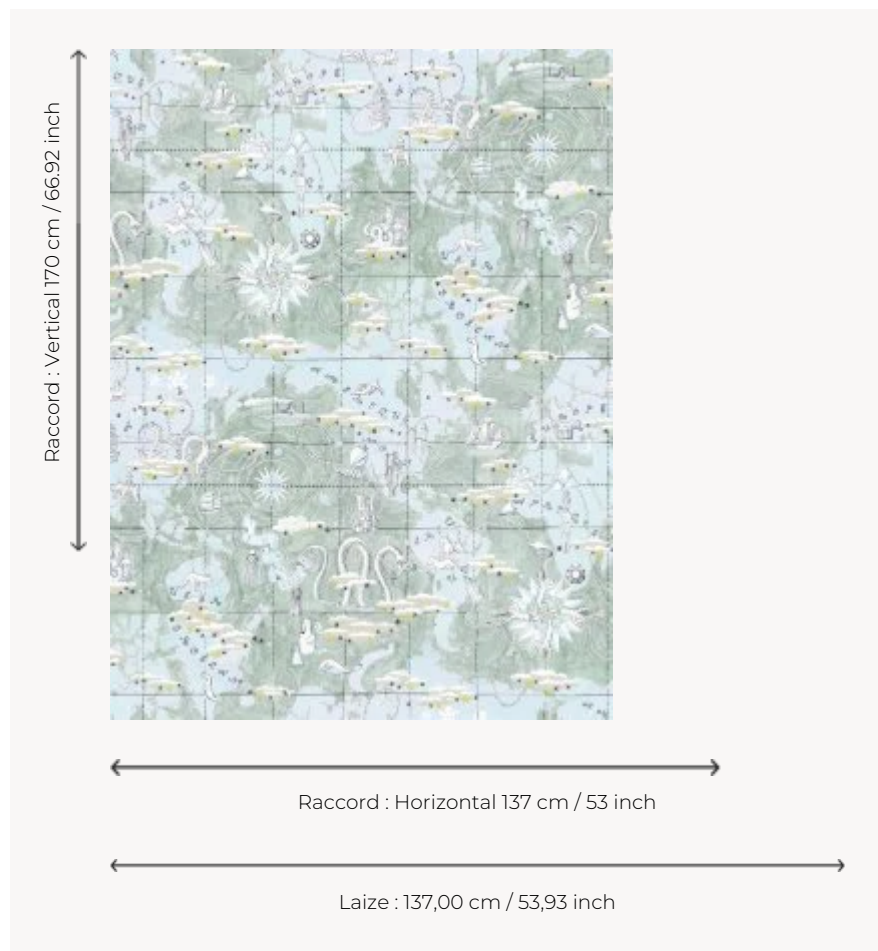

FP481003 MAGELLAN

Evoking explorers and adventurers, this illustrated planisphere takes us on an imaginary trip to faraway oceans and seas, following the four winds. Designed in 1943 for Pierre Frey, it is an extra-wide print on matte paper.

FP481003 - Celadon

Pierre Frey

| | |
|-------------------------|---|
| TYPE | Wide width printed wallpapers |
| SALES UNIT | Available per meter/yard |
| BACKING | NON WOVEN |
| COMPOSITION | 100 % Non-woven |
| WIDTH | 137 cm / 53,93 inch |
| REPEAT | H: 137 cm - 53,00 inch V: 170 cm - 66,92 inch Straight repeat |
| WEIGHT | 147 gr / m ² |
| CARE |  |
| TRIMMING | Pretrimmed |
| HANGING/REMOVING | Paste the wall Wet removable |
| CERTIFICATIONS | EUROCLASS B-s1,d0 ASTM E84 Class A |
| INFORMATION | Use the trim & join marks during installation. Double-cut installation. |
| BOOK | F9979PPFREY13 |

2 Colors

FP481001
Ciel

FP481003
Celadon