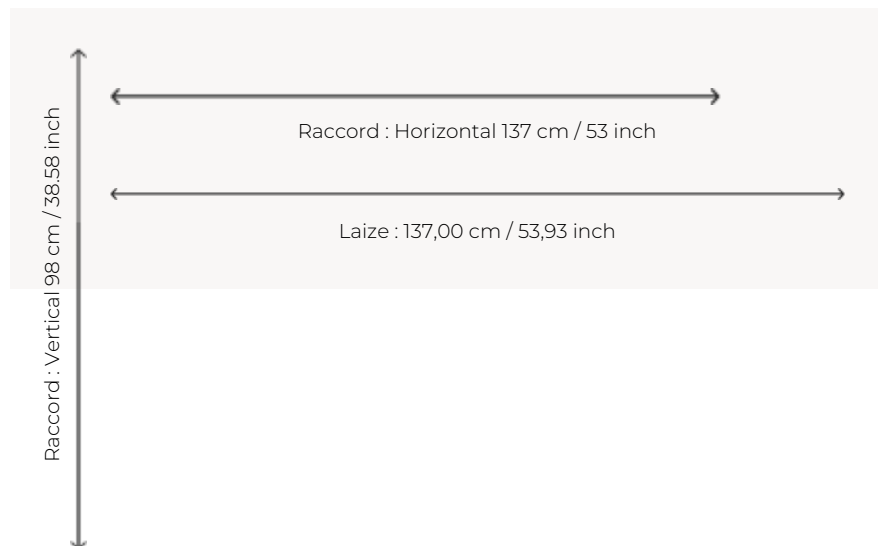

FP482002 SUR LE NIL

Printed in extra wide on fibrous matte paper that recalls papyrus, these hand-painted re-editions of the Antique Egypt archives tell a timeless story.

FP482002 -

Pierre Frey

TYPE	Wide width printed wallpapers
SALES UNIT	Available per meter/yard
BACKING	NON WOVEN
COMPOSITION	100 % Non-woven
WIDTH	137 cm / 53,93 inch
REPEAT	H: 137 cm - 53,00 inch V: 98 cm - 38,58 inch Straight repeat
WEIGHT	147 gr / m ²
CARE	
TRIMMING	Pretrimmed
HANGING/REMOVING	Paste the wall Wet removable
CERTIFICATIONS	EUROCLASS B-s1,d0 ASTM E84 Class A
INFORMATION	Use the trim & join marks during installation. Double-cut installation.
BOOK	F9979PPFREY13

2 Colors

FP482001

Naturel

FP482002