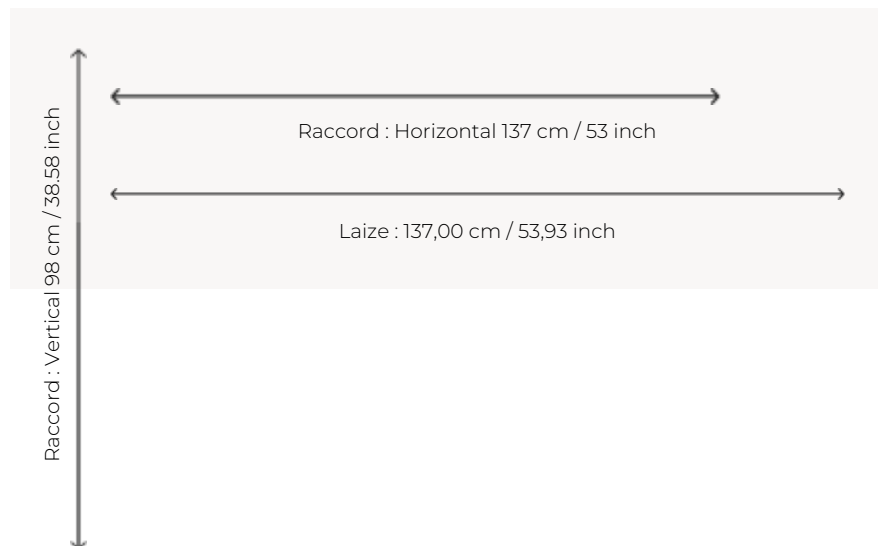

## Pierre Frey

<b>TYPE</b>	Wide width printed wallpapers
<b>SALES UNIT</b>	Available per meter/yard
<b>BACKING</b>	NON WOVEN
<b>COMPOSITION</b>	100 % Non-woven
<b>WIDTH</b>	137 cm / 53,93 inch
<b>REPEAT</b>	H: 137 cm - 53,00 inch V: 98 cm - 38,58 inch Straight repeat
<b>WEIGHT</b>	147 gr / m <sup>2</sup>
<b>CARE</b>	
<b>TRIMMING</b>	Pretrimmed
<b>HANGING/REMOVING</b>	Paste the wall Wet removable
<b>CERTIFICATIONS</b>	EUROCLASS B-s1,d0 ASTM E84 Class A
<b>INFORMATION</b>	Use the trim & join marks during installation. Double-cut installation.