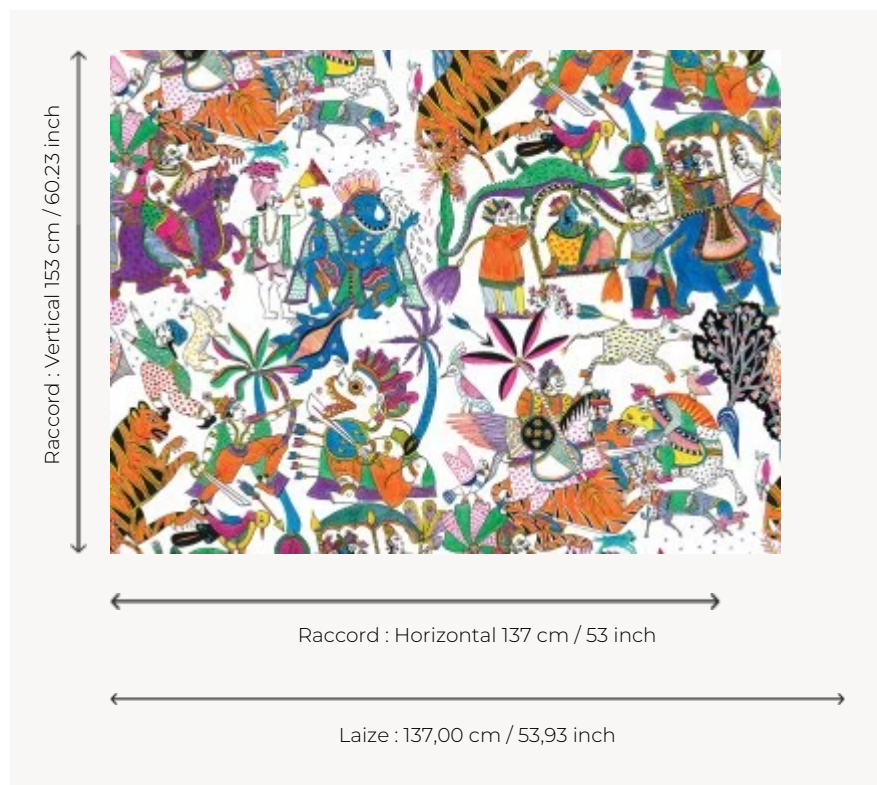

FP483001 GANESH

A Hindu daydream that narrates the Mahabharata, one of the major epics of ancient India. An elephant led by a mahout heads a procession of various characters and animals decorated with heavy jewelry and colored patterns; among them is Harishchandra, legendary Indian king, and Ganesha, the god of good fortune. Printed in an extra wide format, this work of art was drawn with a feather and Indian ink and required many hours of work.

FP483001 - Multicolore

Pierre Frey

TYPE	Wide width printed wallpapers
SALES UNIT	Available per meter/yard
BACKING	NON WOVEN
COMPOSITION	100 % Non-woven
WIDTH	137 cm / 53,93 inch
REPEAT	H: 137 cm - 53,00 inch V: 153 cm - 60,23 inch Straight repeat
WEIGHT	180 gr / m ²
CARE	
TRIMMING	Pretrimmed
HANGING/REMOVING	Paste the wall Wet removable
CERTIFICATIONS	EUROCLASS B-s1,d0 ASTM E84 Class A
INFORMATION	Use the trim & join marks during installation. Double-cut installation.
BOOK	F9979PPFREY13