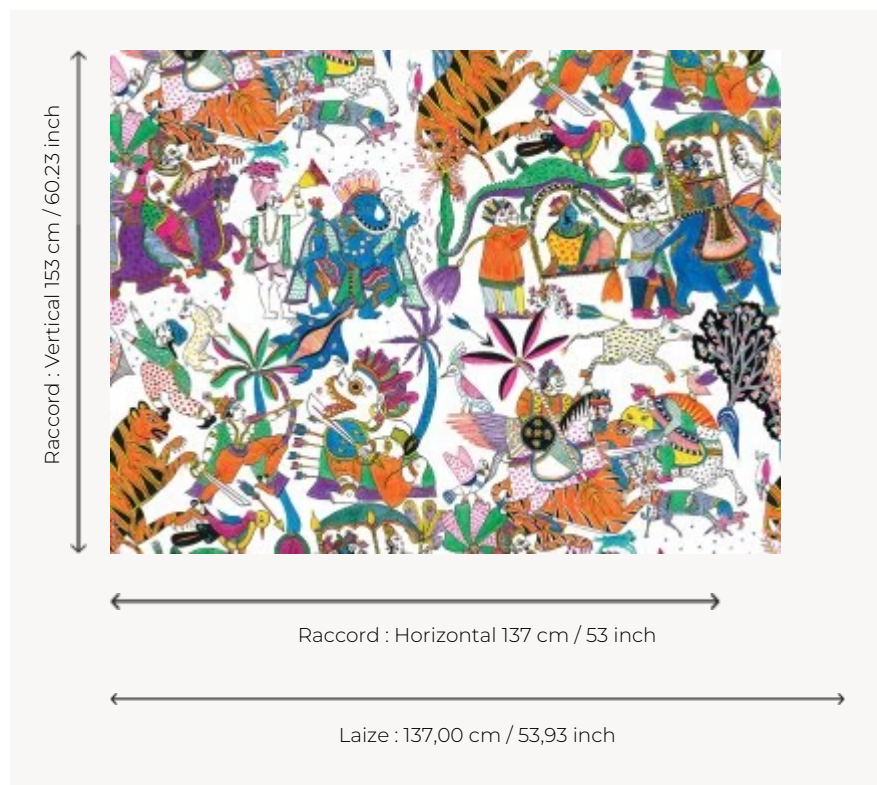

## FP483001 GANESH

A Hindu daydream that narrates the Mahabharata, one of the major epics of ancient India. An elephant led by a mahout heads a procession of various characters and animals decorated with heavy jewelry and colored patterns; among them is Harishchandra, legendary Indian king, and Ganesha, the god of good fortune. Printed in an extra wide format, this work of art was drawn with a feather and Indian ink and required many hours of work.

### FP483001 - Multicolore

### Pierre Frey

<b>TYPE</b>	Wide width printed wallpapers
<b>SALES UNIT</b>	Available per meter/yard
<b>BACKING</b>	NON WOVEN
<b>COMPOSITION</b>	100 % Non-woven
<b>WIDTH</b>	137 cm / 53,93 inch
<b>REPEAT</b>	H: 137 cm - 53,00 inch V: 153 cm - 60,23 inch Straight repeat
<b>WEIGHT</b>	180 gr / m <sup>2</sup>
<b>CARE</b>	
<b>TRIMMING</b>	Pretrimmed
<b>HANGING/REMOVING</b>	Paste the wall Wet removable
<b>CERTIFICATIONS</b>	EUROCLASS B-s1,d0 ASTM E84 Class A
<b>INFORMATION</b>	Use the trim & join marks during installation. Double-cut installation.
<b>BOOK</b>	F9979PPFREY13