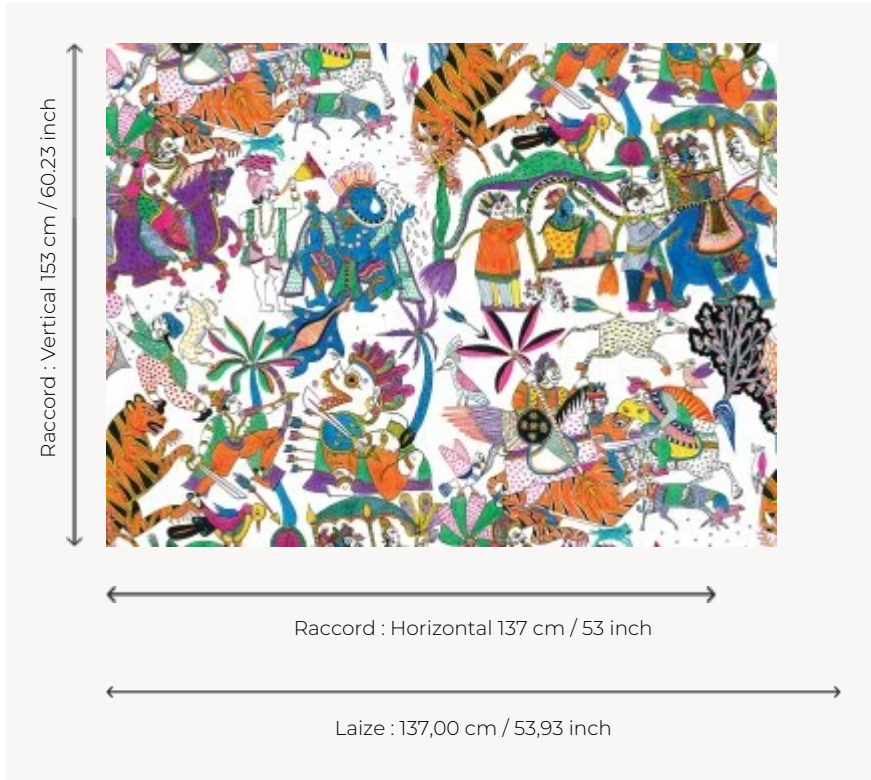

## FP483001 GANESH

A Hindu daydream that narrates the Mahabharata, one of the major epics of ancient India. An elephant led by a mahout heads a procession of various characters and animals decorated with heavy jewelry and colored patterns; among them is Harishchandra, legendary Indian king, and Ganesha, the god of good fortune. Printed in an extra wide format, this work of art was drawn with a feather and Indian ink and required many hours of work.

### FP483001 - Multicolore

### Pierre Frey

<b>TYPE</b>	Wide width printed wallpapers
<b>SALES UNIT</b>	Available per meter/yard
<b>BACKING</b>	NON WOVEN
<b>COMPOSITION</b>	100 % Non-woven
<b>WIDTH</b>	137 cm / 53,93 inch
<b>REPEAT</b>	H: 137 cm - 53,00 inch V: 153 cm - 60,23 inch Straight repeat
<b>WEIGHT</b>	180 gr / m <sup>2</sup>
<b>CARE</b>	
<b>TRIMMING</b>	Pretrimmed
<b>HANGING/REMOVING</b>	Paste the wall Wet removable
<b>CERTIFICATIONS</b>	EUROCLASS B-s1,d0 ASTM E84 Class A
<b>INFORMATION</b>	Use the trim & join marks during installation. Double-cut installation.
<b>BOOK</b>	F9979PPFREY13