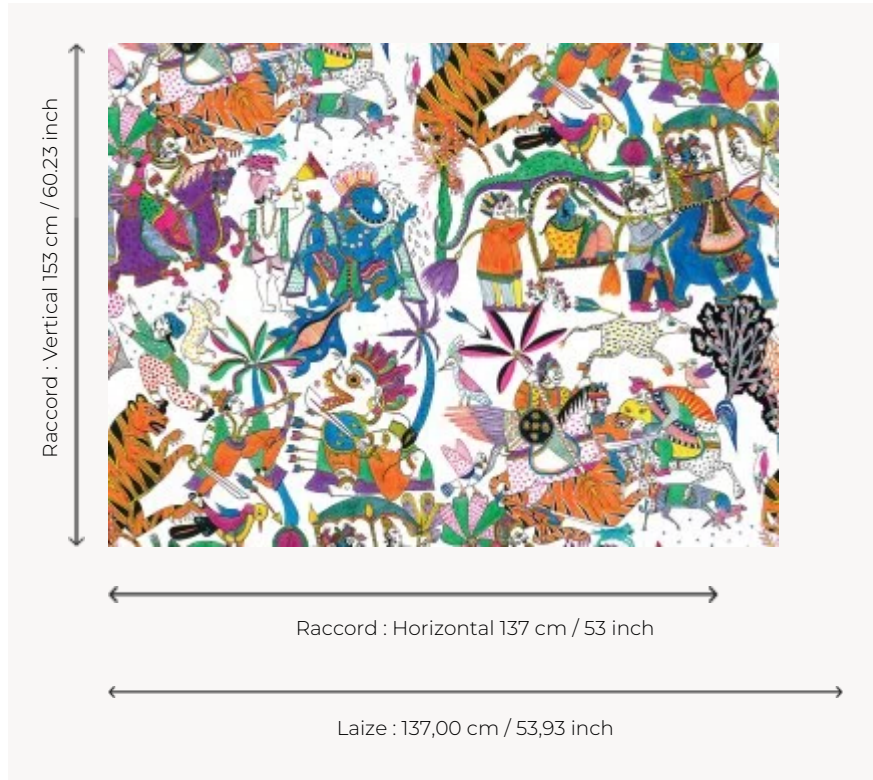

## FP483001 GANESH

A Hindu daydream that narrates the Mahabharata, one of the major epics of ancient India. An elephant led by a mahout heads a procession of various characters and animals decorated with heavy jewelry and colored patterns; among them is Harishchandra, legendary Indian king, and Ganesha, the god of good fortune. Printed in an extra wide format, this work of art was drawn with a feather and Indian ink and required many hours of work.

### FP483001 - Multicolore

### Pierre Frey

<b>TYPE</b>	Wide width printed wallpapers
<b>SALES UNIT</b>	Available per meter/yard
<b>BACKING</b>	NON WOVEN
<b>COMPOSITION</b>	100 % Non-woven
<b>WIDTH</b>	137 cm / 53,93 inch
<b>REPEAT</b>	H: 137 cm - 53,00 inch V: 153 cm - 60,23 inch Straight repeat
<b>WEIGHT</b>	180 gr / m <sup>2</sup>
<b>CARE</b>	
<b>TRIMMING</b>	Pretrimmed
<b>HANGING/REMOVING</b>	Paste the wall Wet removable
<b>CERTIFICATIONS</b>	EUROCLASS B-s1,d0 ASTM E84 Class A
<b>INFORMATION</b>	Use the trim & join marks during installation. Double-cut installation.
<b>BOOK</b>	F9979PPFREY13