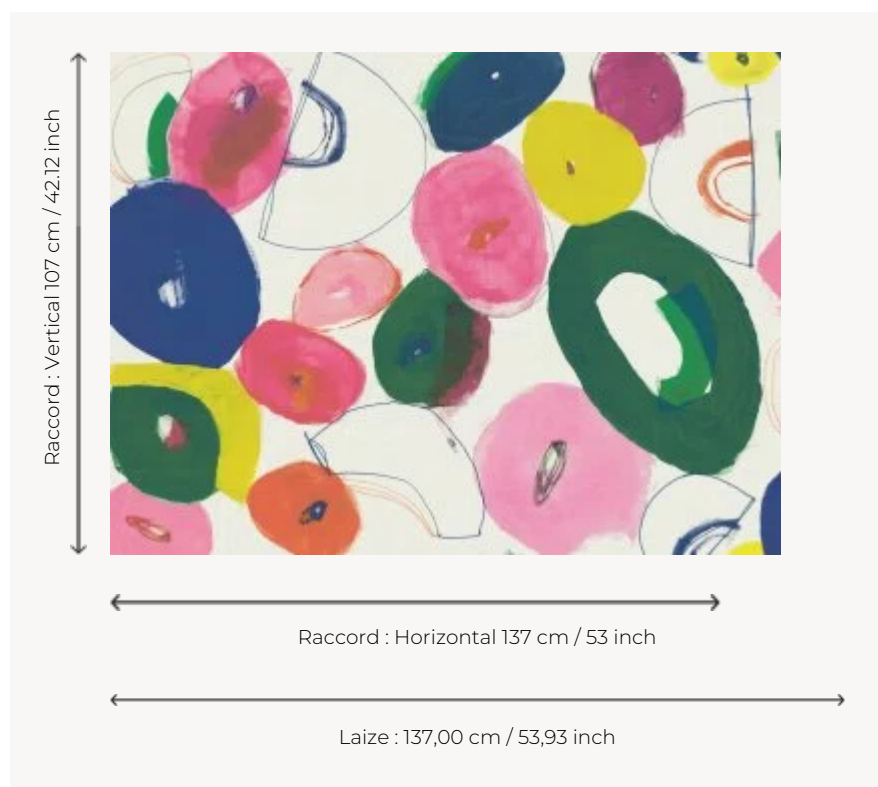

FP484001 HEATHER

Reproduction of a painting by the artist Heather Chontos. These colored shapes are abstract interpretations of her environment, with delicate details of everyday life or landscapes under a changing light and expressions of her emotion when confronted with these realities. Chontos uses brushes and other tools such as old credit cards or scraps of plastic, which offer her greater freedom of expression. With this design, Pierre Frey continues a delightful exploration of the world of contemporary art. The skilled brush strokes on the painting are expressed in a large format and also are featured on fabric (F3215).

FP484001 - Multicolore

Pierre Frey

TYPE	Wide width printed wallpapers
SALES UNIT	Available per meter/yard
BACKING	NON WOVEN
COMPOSITION	100 % Non-woven
WIDTH	137 cm / 53,93 inch
REPEAT	H: 137 cm - 53,00 inch V: 107 cm - 42,12 inch Half drop repeat
WEIGHT	180 gr / m ²
CARE	
TRIMMING	Pretrimmed
HANGING/REMOVING	Paste the wall Wet removable
CERTIFICATIONS	EUROCLASS B-s1,d0 ASTM E84 Class A
INFORMATION	Use the trim & join marks during installation. Double-cut installation.
BOOK	F9979PPFREY13