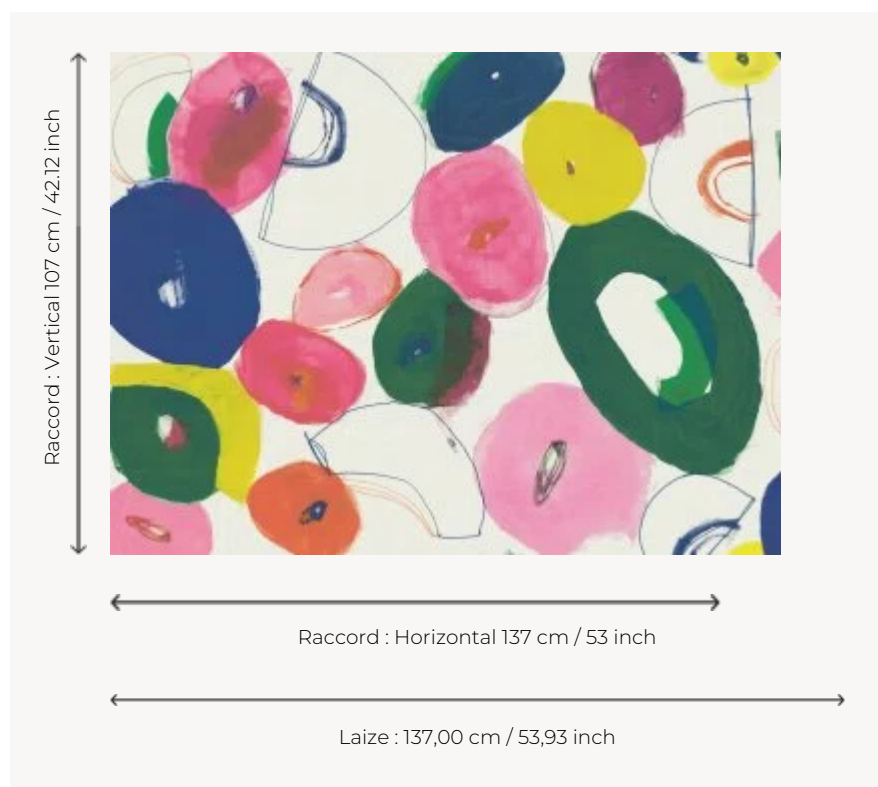

## FP484001 HEATHER

Reproduction of a painting by the artist Heather Chontos. These colored shapes are abstract interpretations of her environment, with delicate details of everyday life or landscapes under a changing light and expressions of her emotion when confronted with these realities. Chontos uses brushes and other tools such as old credit cards or scraps of plastic, which offer her greater freedom of expression. With this design, Pierre Frey continues a delightful exploration of the world of contemporary art. The skilled brush strokes on the painting are expressed in a large format and also are featured on fabric (F3215).

### FP484001 - Multicolore

### Pierre Frey

<b>TYPE</b>	Wide width printed wallpapers
<b>SALES UNIT</b>	Available per meter/yard
<b>BACKING</b>	NON WOVEN
<b>COMPOSITION</b>	100 % Non-woven
<b>WIDTH</b>	137 cm / 53,93 inch
<b>REPEAT</b>	H: 137 cm - 53,00 inch V: 107 cm - 42,12 inch Half drop repeat
<b>WEIGHT</b>	180 gr / m <sup>2</sup>
<b>CARE</b>	
<b>TRIMMING</b>	Pretrimmed
<b>HANGING/REMOVING</b>	Paste the wall Wet removable
<b>CERTIFICATIONS</b>	EUROCLASS B-s1,d0 ASTM E84 Class A
<b>INFORMATION</b>	Use the trim & join marks during installation. Double-cut installation.
<b>BOOK</b>	F9979PPFREY13