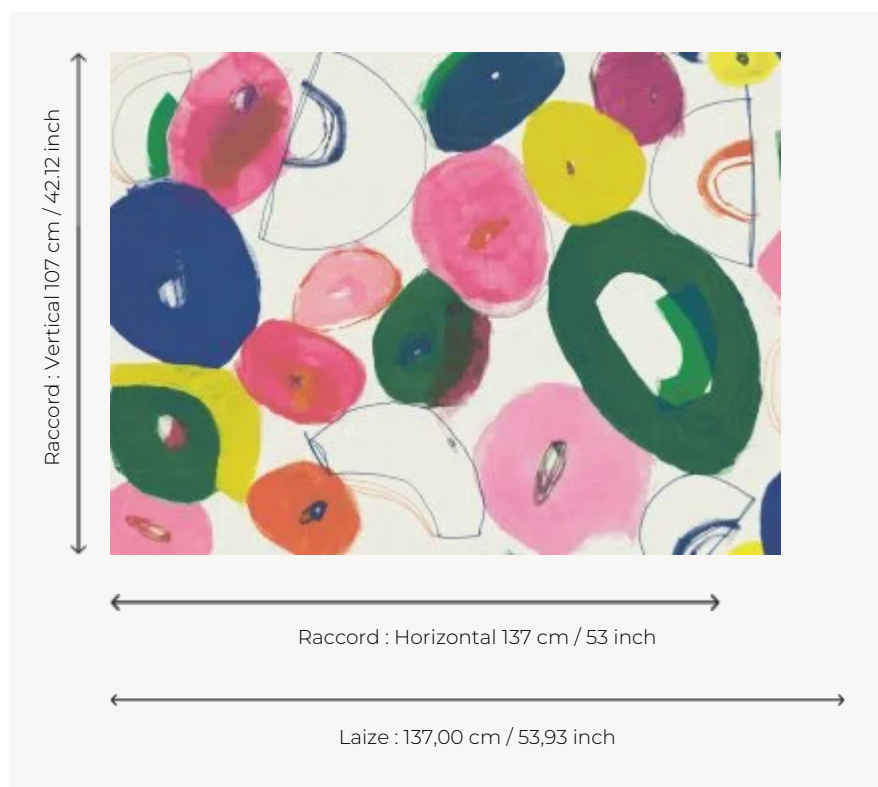

FP484001 HEATHER

Reproduction of a painting by the artist Heather Chontos. These colored shapes are abstract interpretations of her environment, with delicate details of everyday life or landscapes under a changing light and expressions of her emotion when confronted with these realities. Chontos uses brushes and other tools such as old credit cards or scraps of plastic, which offer her greater freedom of expression. With this design, Pierre Frey continues a delightful exploration of the world of contemporary art. The skilled brush strokes on the painting are expressed in a large format and also are featured on fabric (F3215).

FP484001 - Multicolore

Pierre Frey

TYPE	Wide width printed wallpapers
SALES UNIT	Available per meter/yard
BACKING	NON WOVEN
COMPOSITION	100 % Non-woven
WIDTH	137 cm / 53,93 inch
REPEAT	H: 137 cm - 53,00 inch V: 107 cm - 42,12 inch Half drop repeat
WEIGHT	180 gr / m ²
CARE	
TRIMMING	Pretrimmed
HANGING/REMOVING	Paste the wall Wet removable
CERTIFICATIONS	EUROCLASS B-s1,d0 ASTM E84 Class A
INFORMATION	Use the trim & join marks during installation. Double-cut installation.
BOOK	F9979PPFREY13