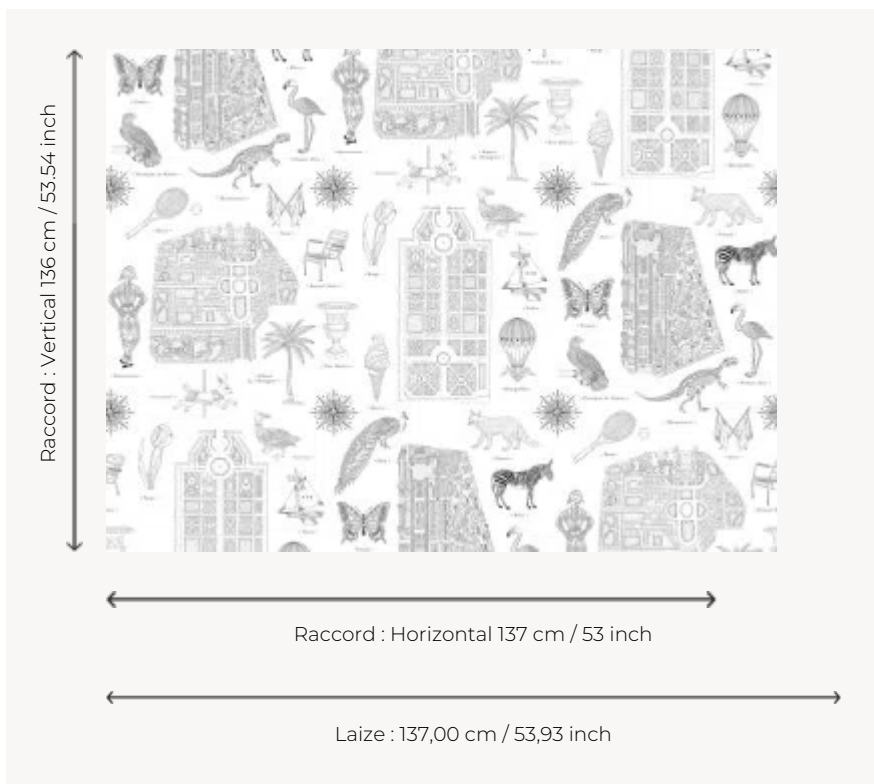

### FP485002 - Noir

### Pierre Frey

<b>TYPE</b>	Wide width printed wallpapers
<b>ARTIST</b>	Marin Montagut
<b>SALES UNIT</b>	Available per meter/yard
<b>BACKING</b>	NON WOVEN
<b>COMPOSITION</b>	100 % Non-woven
<b>WIDTH</b>	137 cm / 53,93 inch
<b>REPEAT</b>	H: 137 cm - 53,00 inch V: 136 cm - 53,54 inch Straight repeat
<b>WEIGHT</b>	147 gr / m <sup>2</sup>
<b>CARE</b>	
<b>TRIMMING</b>	Pretrimmed
<b>HANGING/REMOVING</b>	Paste the wall Wet removable
<b>CERTIFICATIONS</b>	EUROCLASS B-s1,d0 ASTM E84 Class A
<b>INFORMATION</b>	Use the trim & join marks during installation. Double-cut installation.
<b>BOOK</b>	F9979PPFREY13