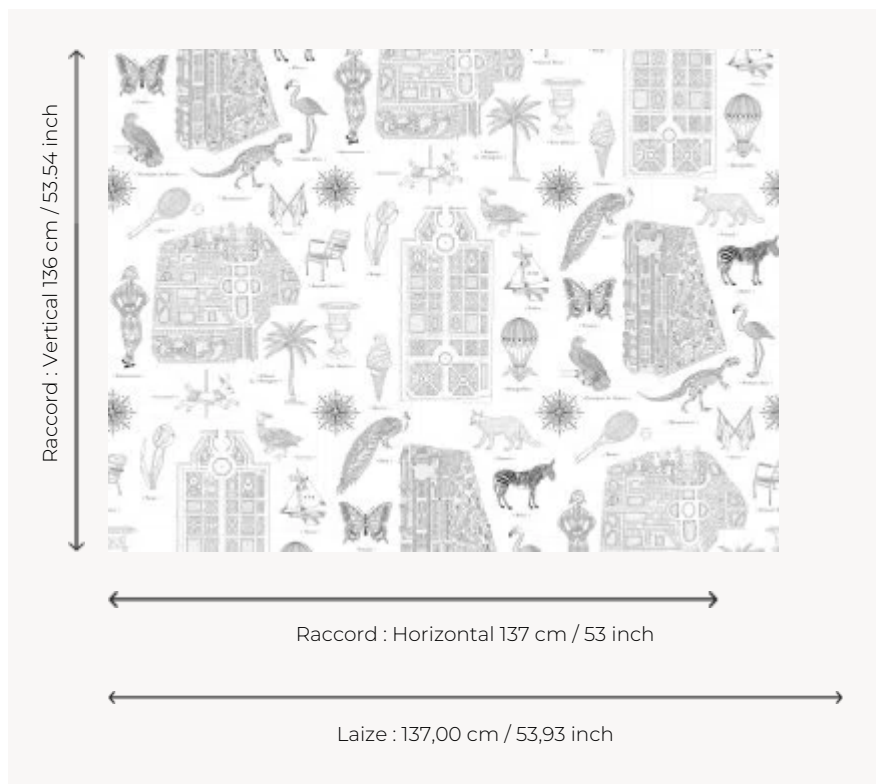

FP485002 - Noir

Pierre Frey

TYPE	Wide width printed wallpapers
ARTIST	Marin Montagut
SALES UNIT	Available per meter/yard
BACKING	NON WOVEN
COMPOSITION	100 % Non-woven
WIDTH	137 cm / 53,93 inch
REPEAT	H: 137 cm - 53,00 inch V: 136 cm - 53,54 inch Straight repeat
WEIGHT	147 gr / m ²
CARE	
TRIMMING	Pretrimmed
HANGING/REMOVING	Paste the wall Wet removable
CERTIFICATIONS	EUROCLASS B-s1,d0 ASTM E84 Class A
INFORMATION	Use the trim & join marks during installation. Double-cut installation.
BOOK	F9979PPFREY13